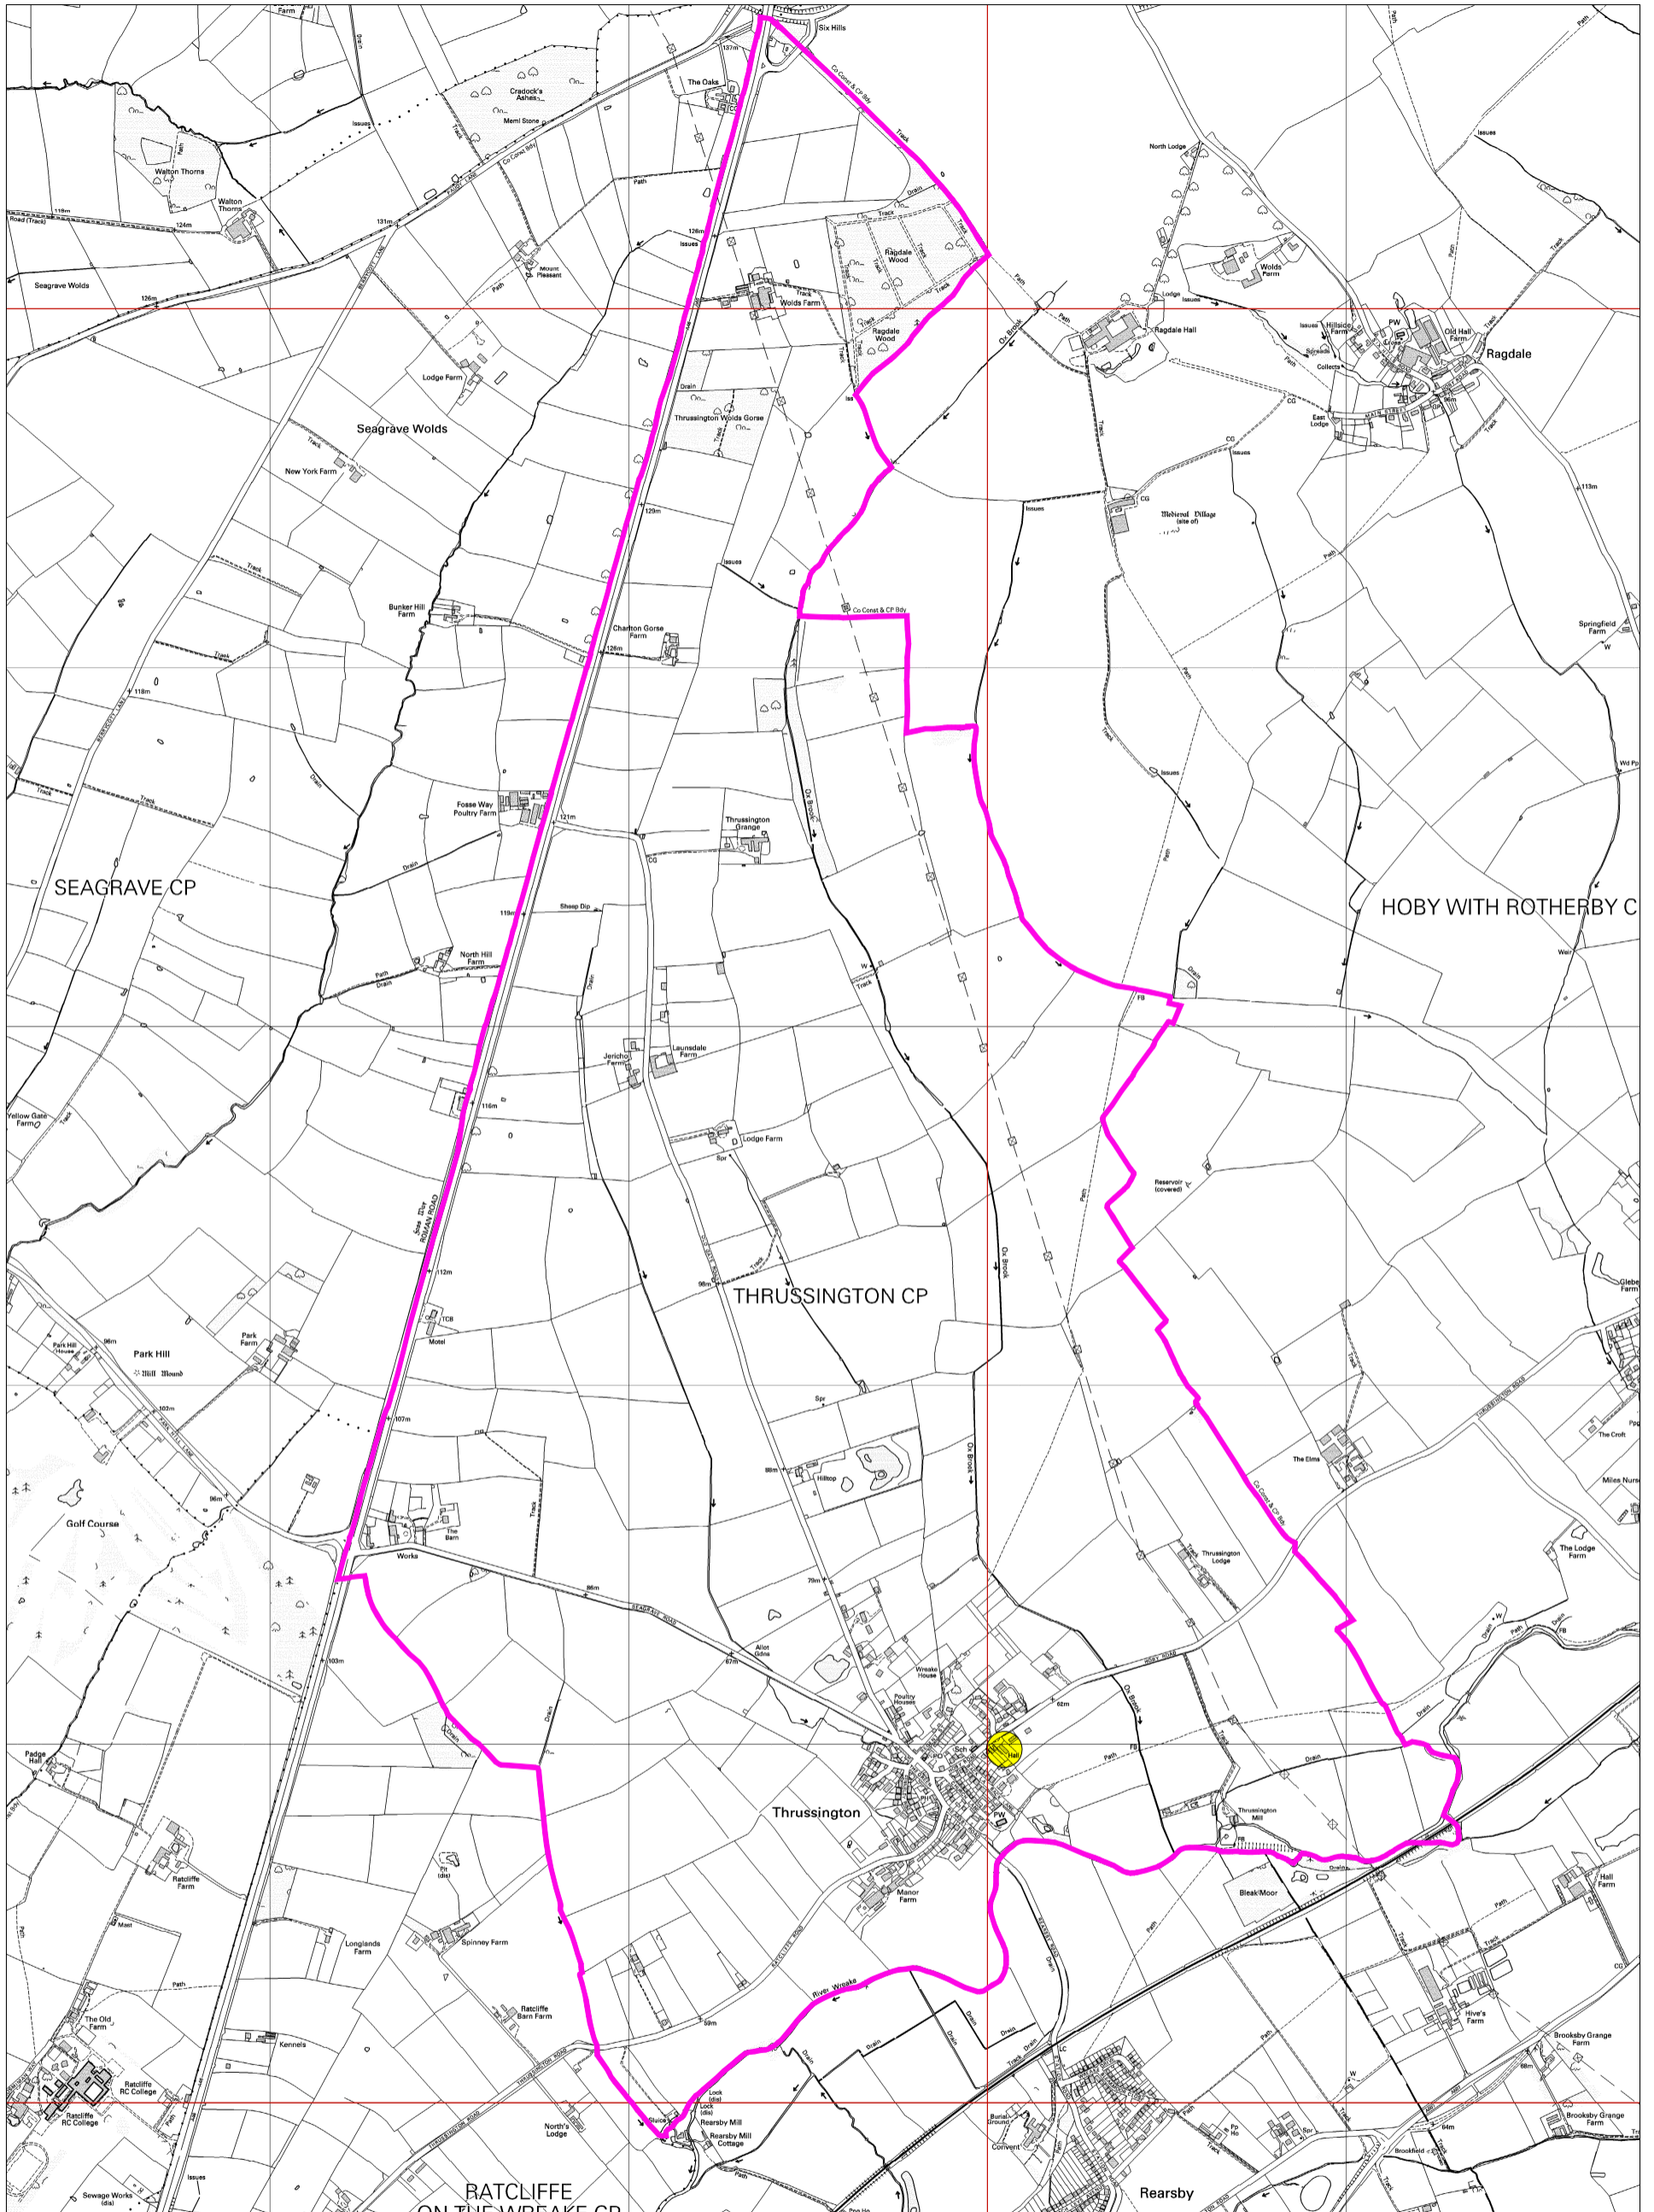

Polling District: Thrussington

Charnwood Borough Council
 Southfields
 Southfield Road
 Loughborough
 Leicestershire
 LE11 2TN
 tel: (01509) 263151
 www.charnwoodbc.gov.uk

Scale: 1:18000
 Date: 30-08-2007 Time: 10:32:09

This material has been reproduced from Ordnance Survey digital map data with the permission of the Controller of Her Majesty's Stationary Office. Unauthorised reproduction infringes Crown copyright and may lead to prosecution or civil proceedings. © Crown copyright.

Licence No. 100023558

Any Aerial Photography shown is copyright of UK Perspectives