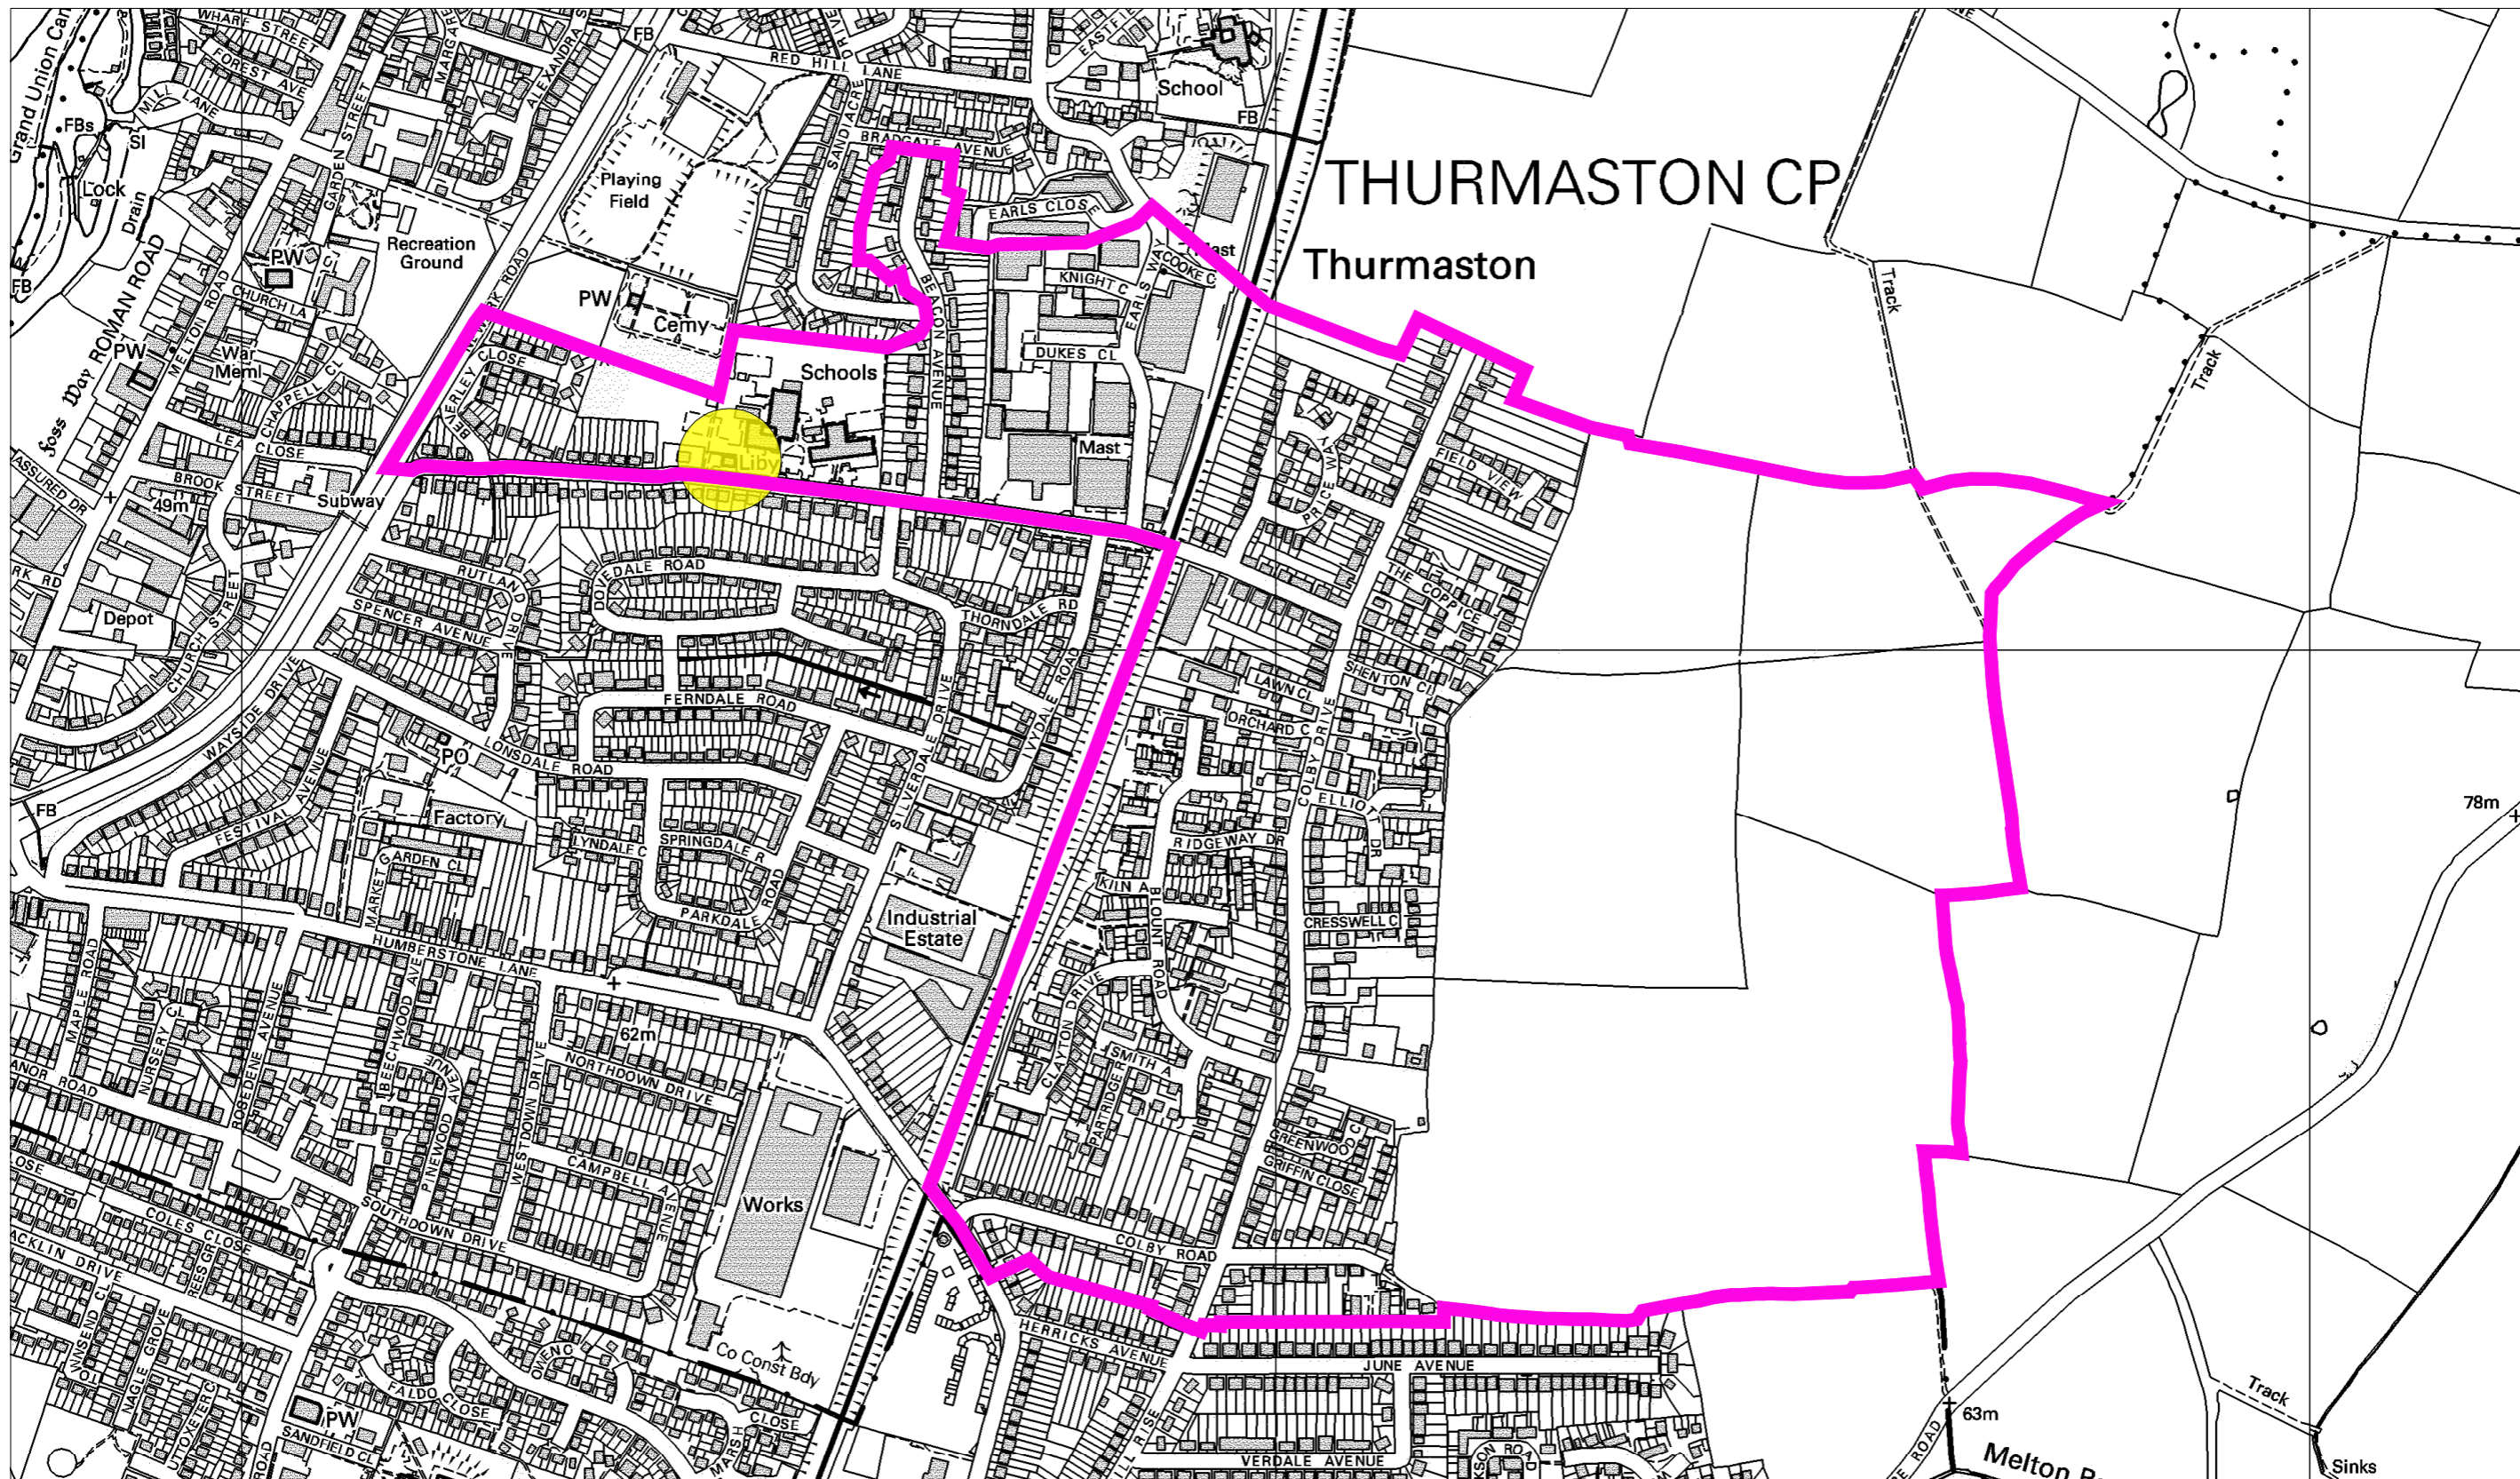

Polling District: Thurmaston East 1

Charnwood Borough Council
Southfields
Southfield Road
Loughborough
Leicestershire
LE11 2TN
tel: (01509) 263151
www.charnwood.gov.uk

Scale: 1:6500
Date: 17-06-2011 Time: 10:28:21
This material has been reproduced from Ordnance Survey digital map data with the permission of the Controller of Her Majesty's Stationary Office. Unauthorised reproduction infringes Crown copyright and may lead to prosecution or civil proceedings. © Crown copyright.
Licence No. 100023558
Any Aerial Photography shown is copyright of UK Perspectives