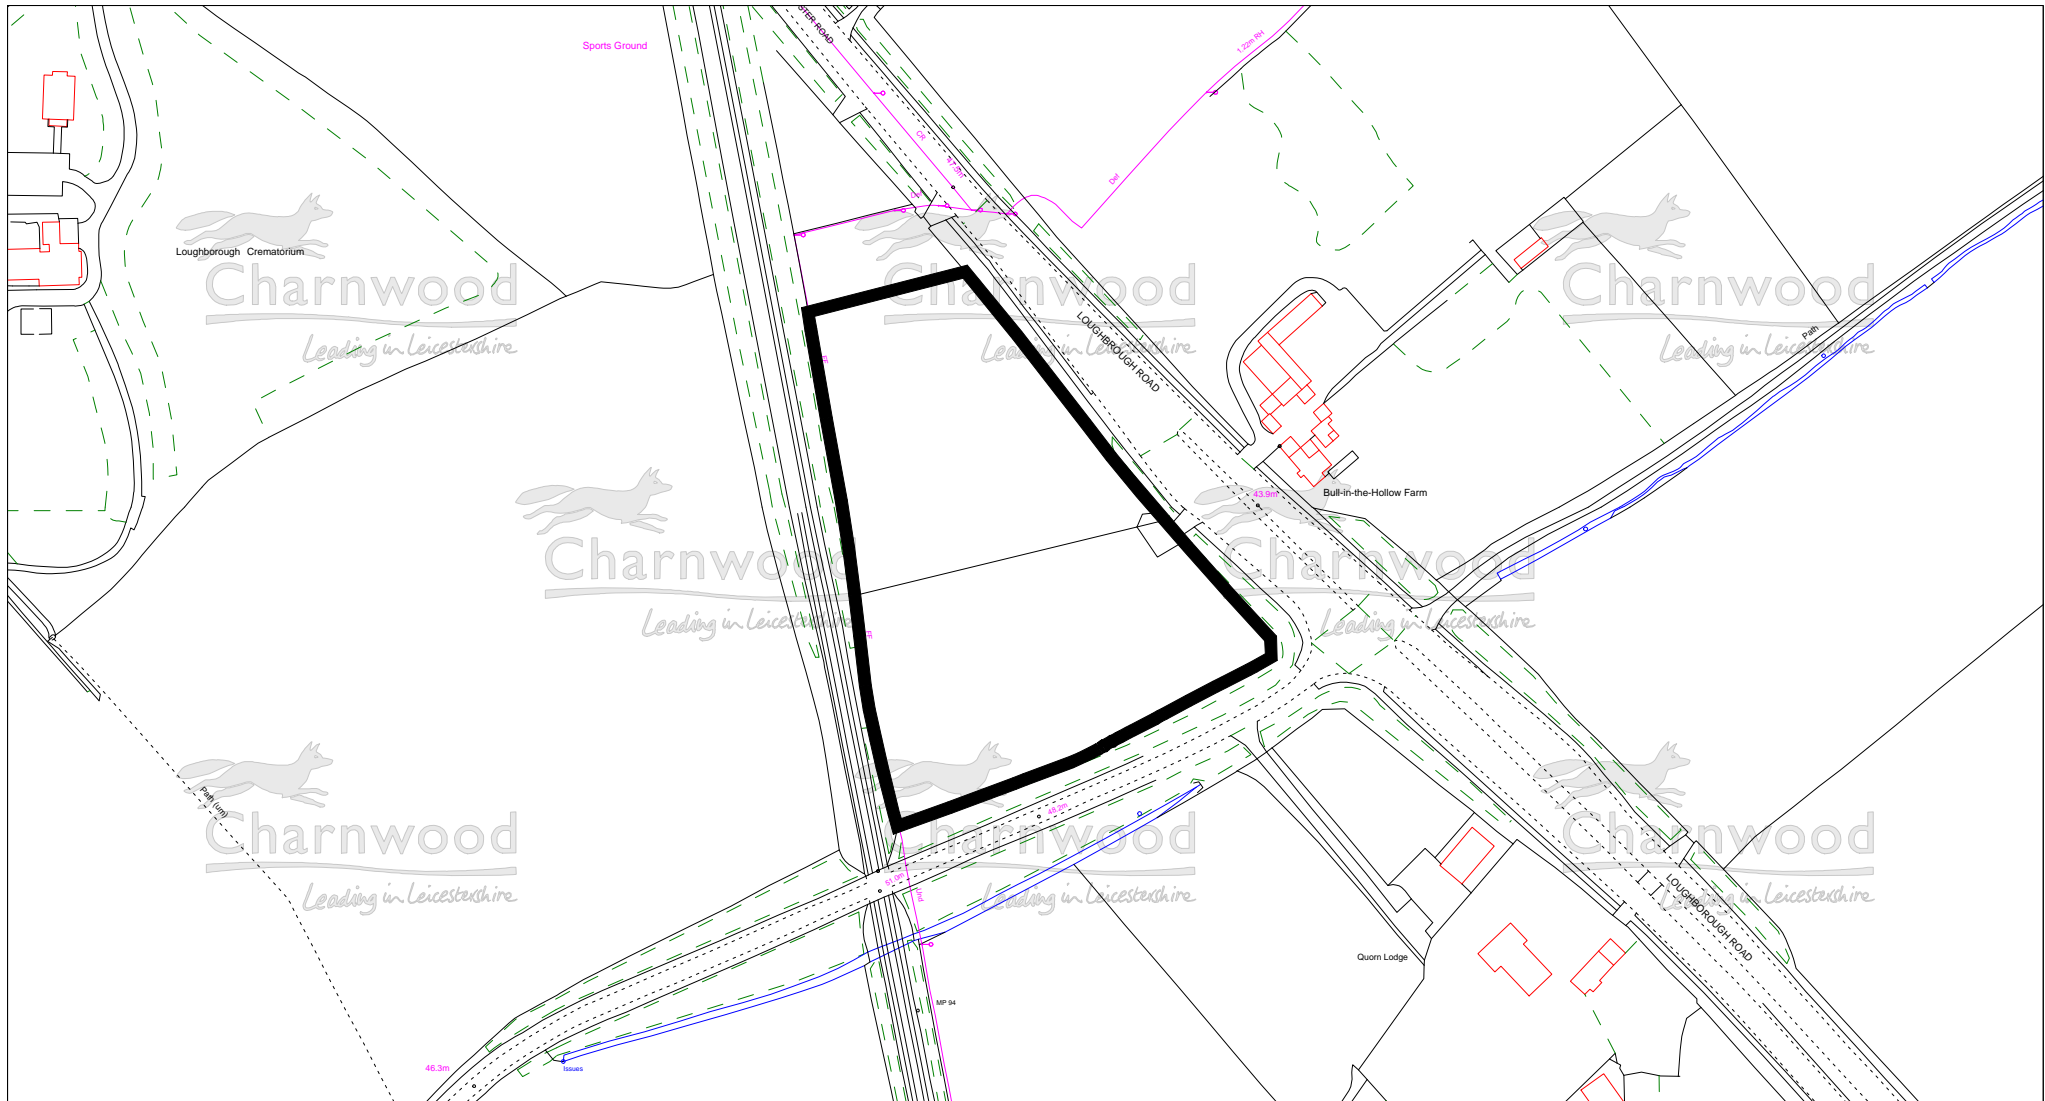

PSH170:
Land at Woodthorpe, South of Loughborough, Woodthorpe

Charnwood Borough Council
Southfields
Southfield Road
Loughborough
Leicestershire
LE11 2TN
tel: (01509) 263151
www.charnwoodbc.gov.uk

Scale: 1:10000
Date: 17-03-2009 Time: 15:25:57
This material has been reproduced from Ordnance Survey digital map data with the permission of the Controller of Her Majesty's Stationary Office. Unauthorised reproduction infringes Crown copyright and may lead to prosecution or civil proceedings. © Crown copyright.
Licence No. 100023558
Any Aerial Photography shown is copyright of UK Perspectives

PSH85:
Land corner of Leicester Road/Main Road, Woodthorpe

Charnwood Borough Council
Southfields
Southfield Road
Loughborough
Leicestershire
LE11 2TN
tel: (01509) 263151
www.charnwoodbc.gov.uk

Scale: 1:2500
Date: 05-03-2009 Time: 09:21:09
This material has been reproduced from Ordnance Survey digital map data with the permission of the Controller of Her Majesty's Stationary Office. Unauthorised reproduction infringes Crown copyright and may lead to prosecution or civil proceedings. © Crown copyright.
Licence No. 100023558
Any Aerial Photography shown is copyright of UK Perspectives