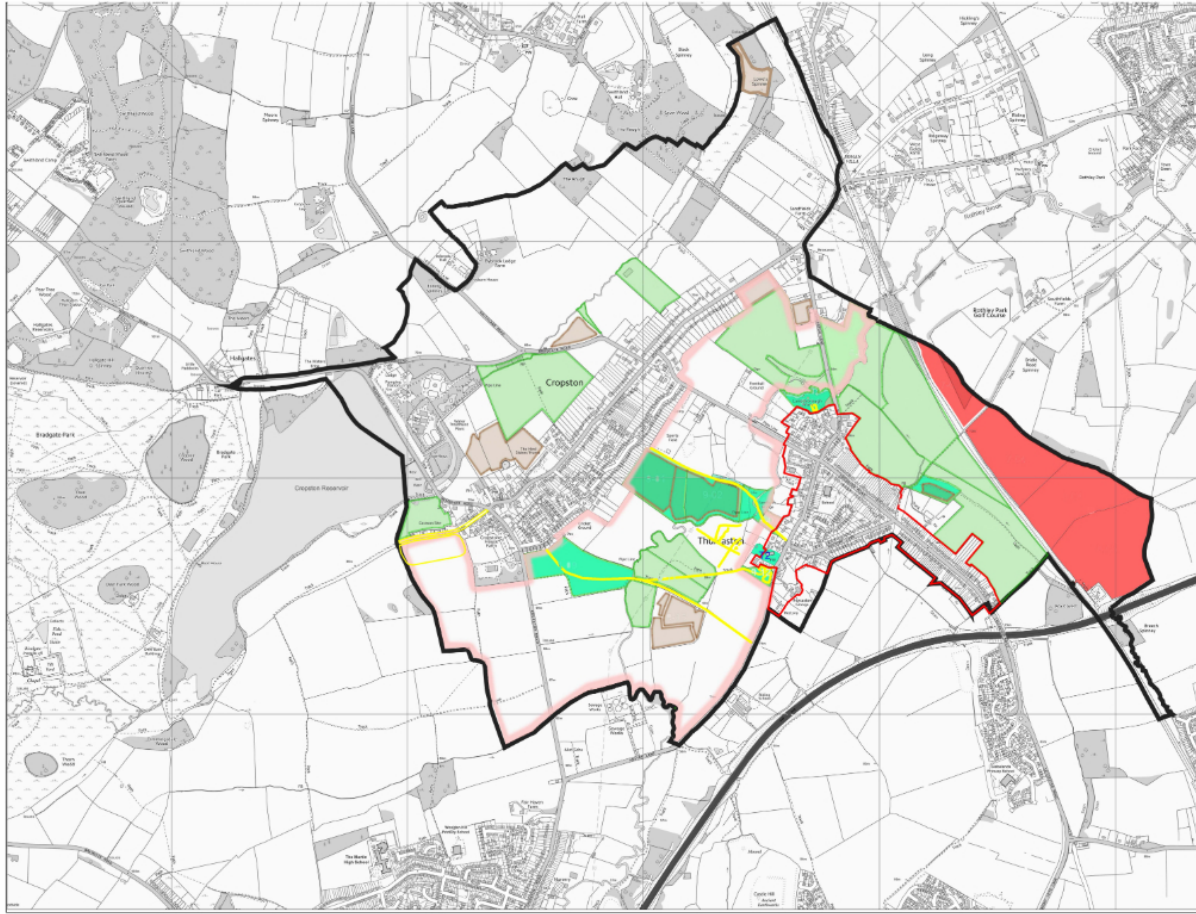

Thurcaston and Cropston Neighbourhood Plan: Proposals Map

LEGEND

- Natural environment**
 - Proposed Local Green Spaces (LGS)
 - Other sites of high environmental and community significance
- Historical environment**
 - Proposed Non-Designated Heritage Assets
 - Significant surviving areas of Ridge and Furrow
 - Other extant historical and archeological features: earthworks etc.
 - Zone of Separation (proposed)
 - Proposed Limits to Development
 - North of Birstall Sustainable Urban Development - Ironsmoke