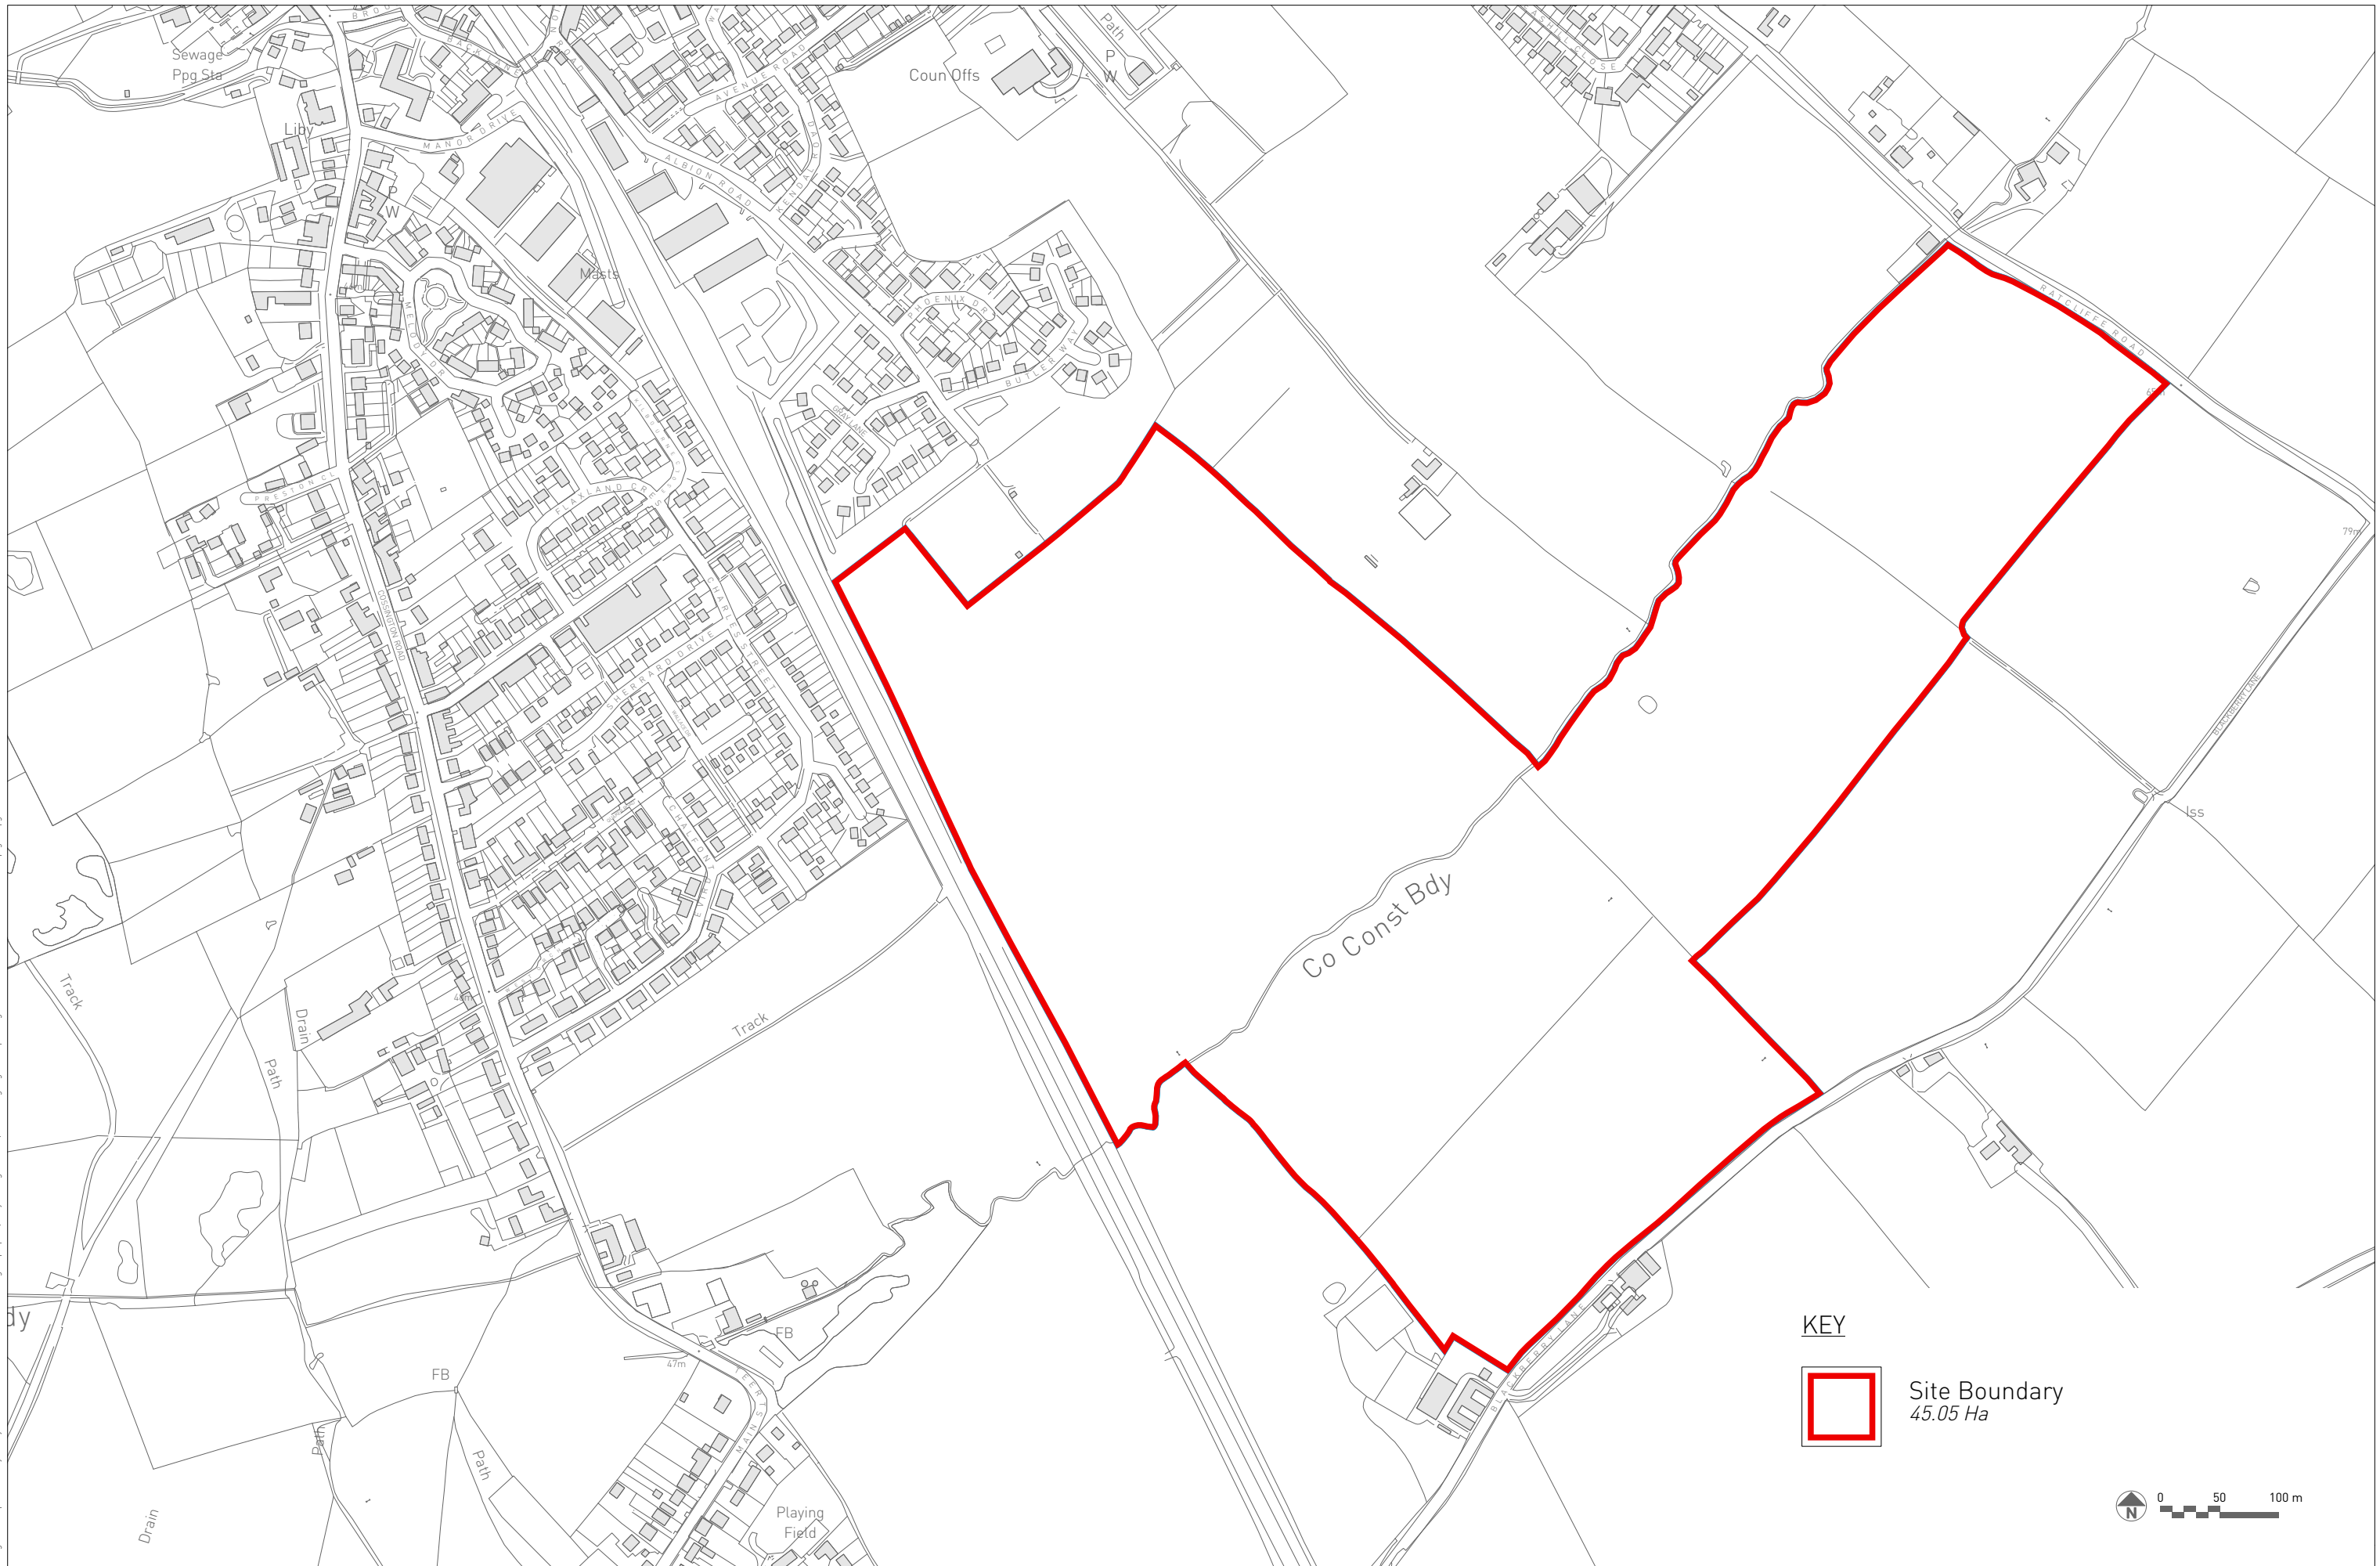

Copyright Pegasus Planning Group Ltd. Crown copyright. All rights reserved. Ordnance Survey Copyright Licence number: 100020993. Pegasus accepts no liability for any use of this document other than for its original purpose, or by the original client, or following Pegasus' express agreement to such use. T: 01228 44717 www.pegasuspg.co.uk

KEY

 Site Boundary
45.05 Ha