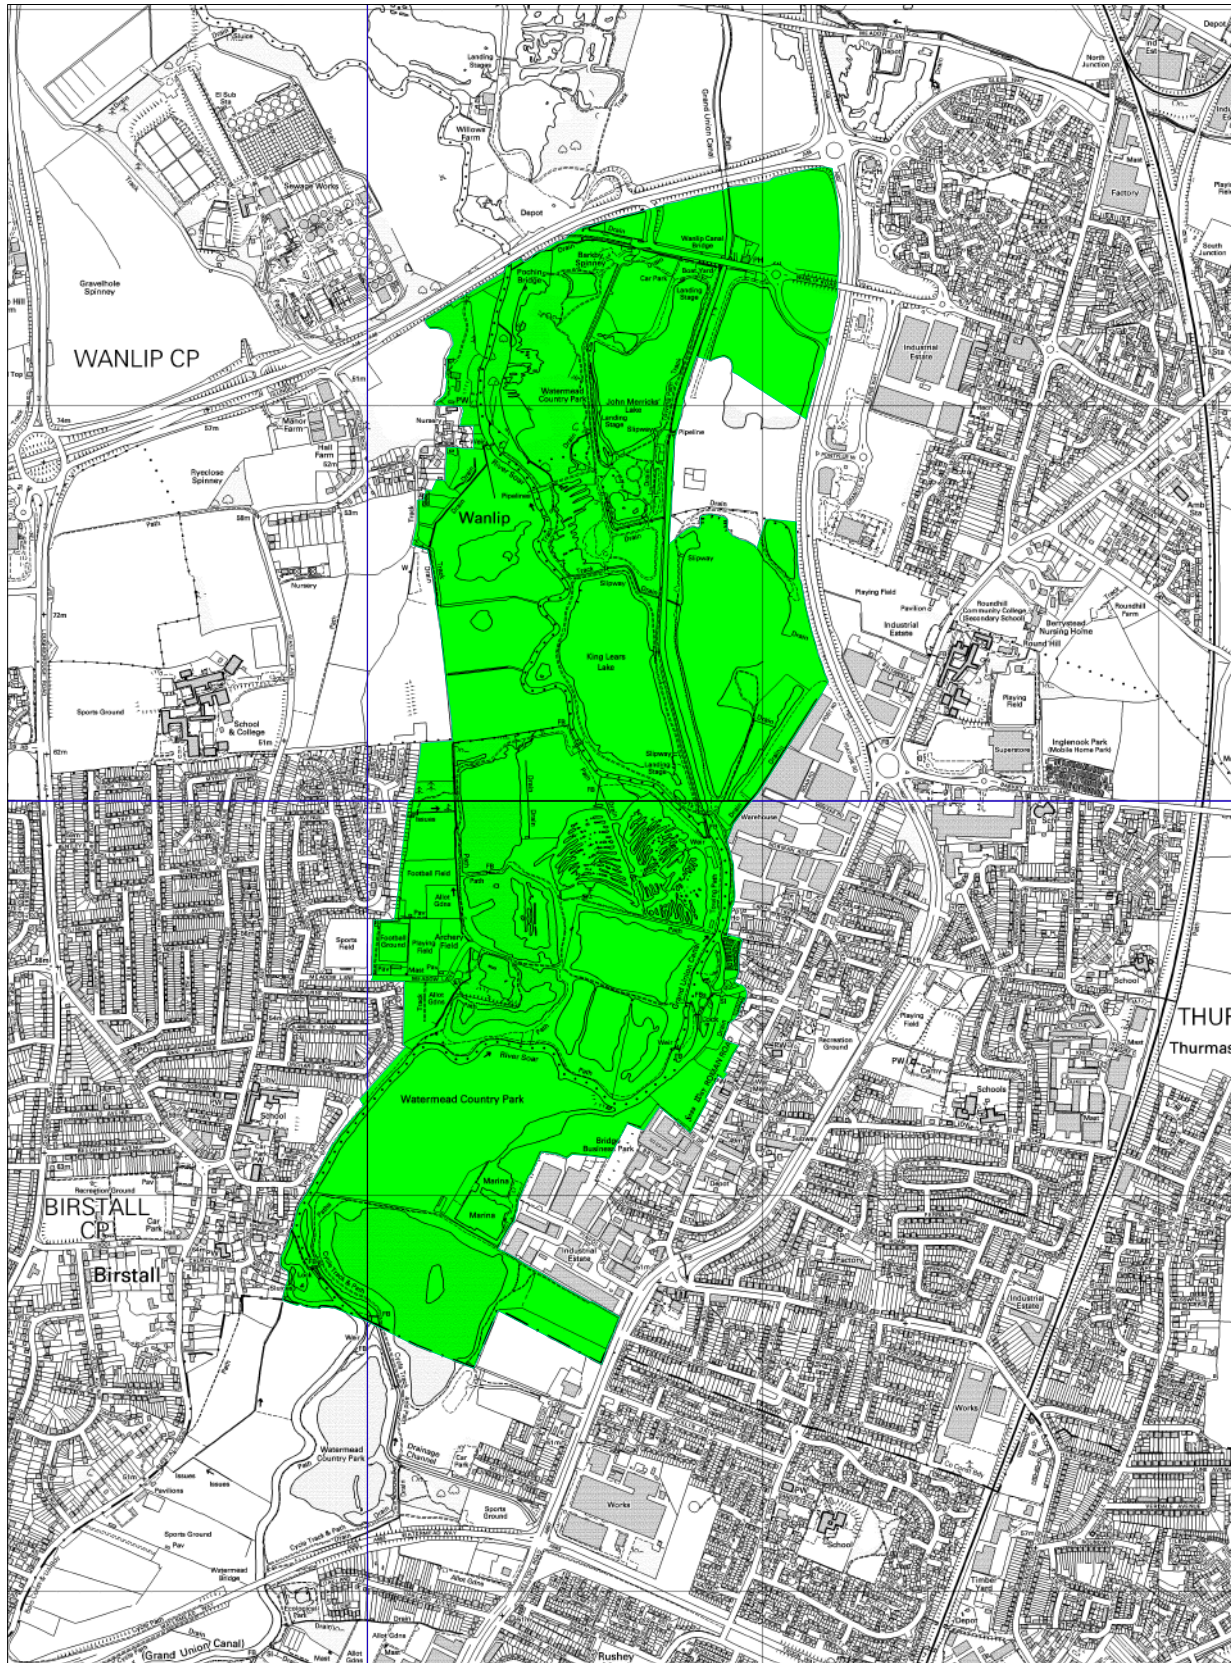

BIRSTALL / LEICESTER / THURMASTON GREEN WEDGE

Charnwood Borough Council
Southfields
Southfield Road
Loughborough
Leicestershire
LE11 2TN
tel: (01509) 263151
www.charnwood.gov.uk

Scale: 1:20000

Date: 17-01-2011 Time: 11:31:39

Licence No. 100023558

Any Aerial Photography shown is copyright of UK Perspectives