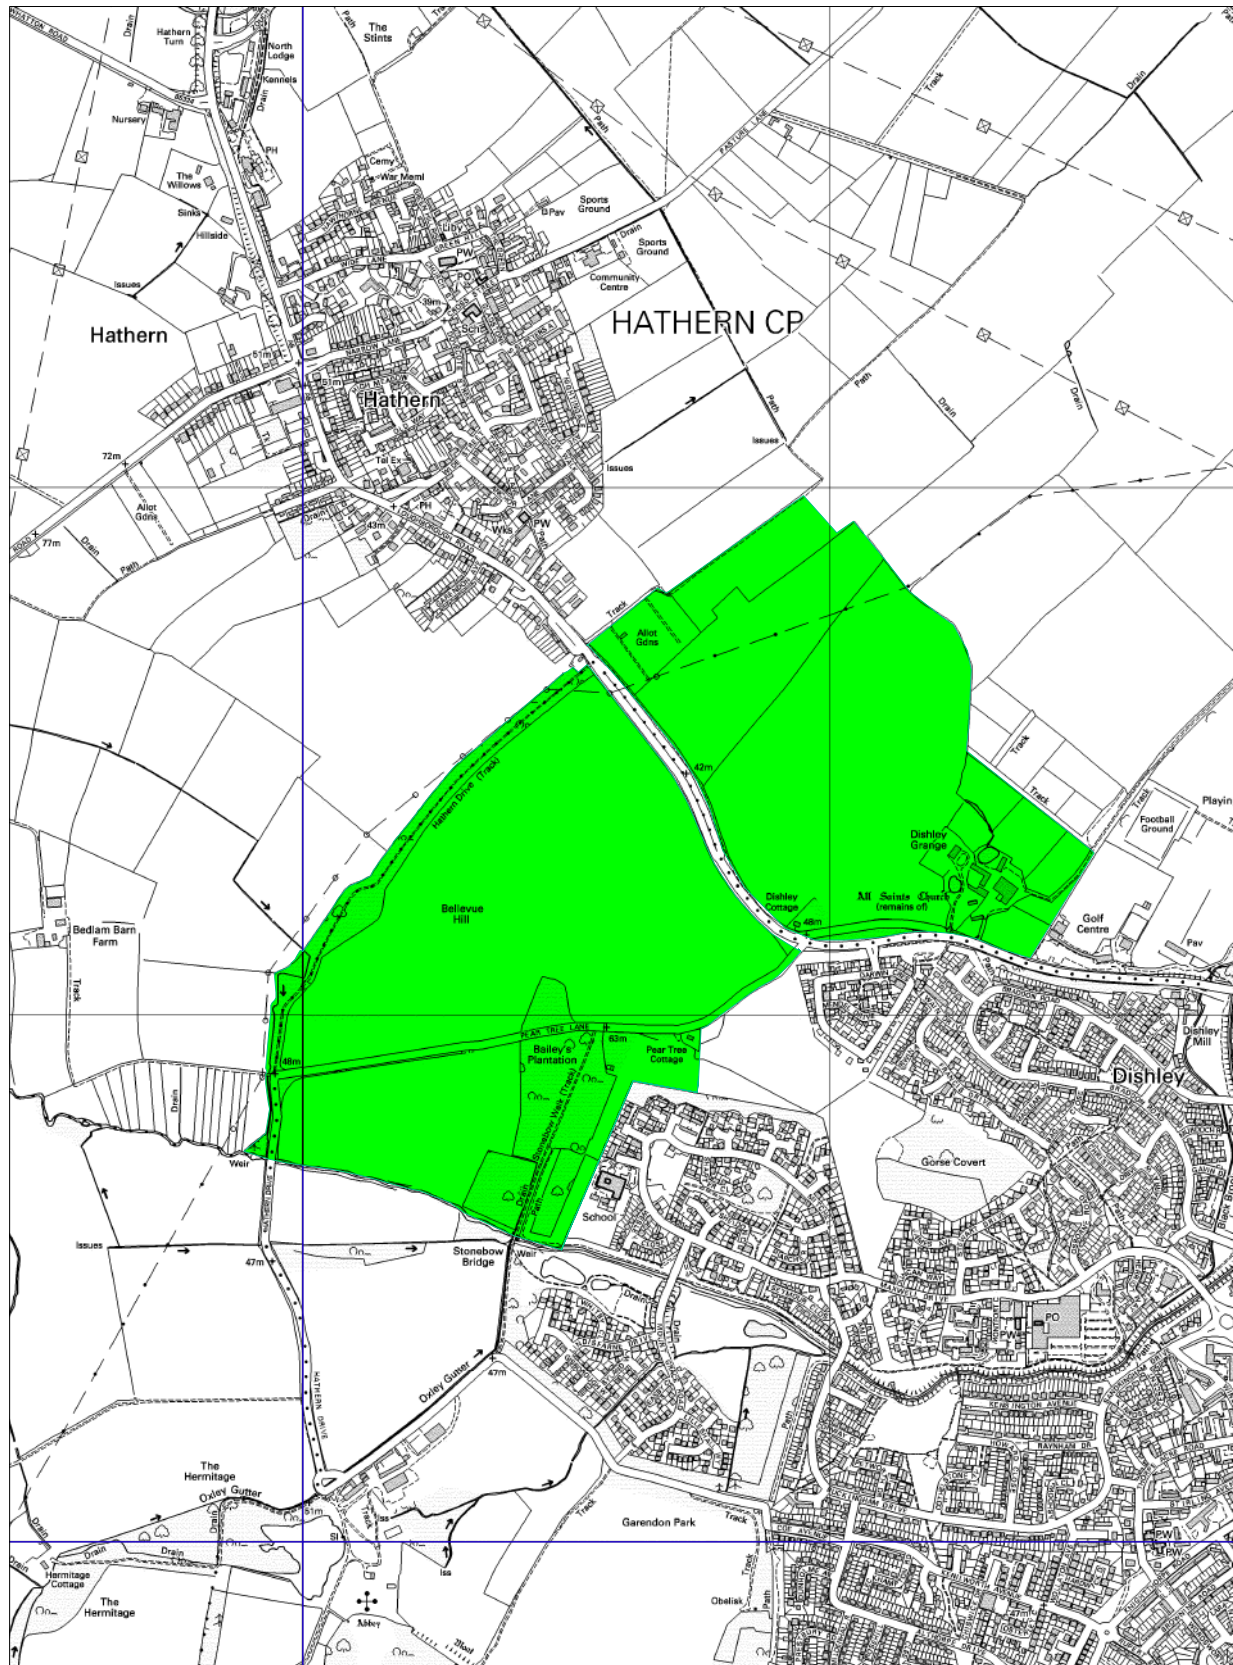

LOUGHBOROUGH / HATHERN GREEN WEDGE

Charnwood Borough Council
Southfields
Southfield Road
Loughborough
Leicestershire
LE11 2TN
tel: (01509) 263151
www.charnwood.gov.uk

Scale: 1:15000

Date: 17-01-2011 Time: 11:20:52

Licence No. 100023558

Any Aerial Photography shown is copyright
of UK Perspectives