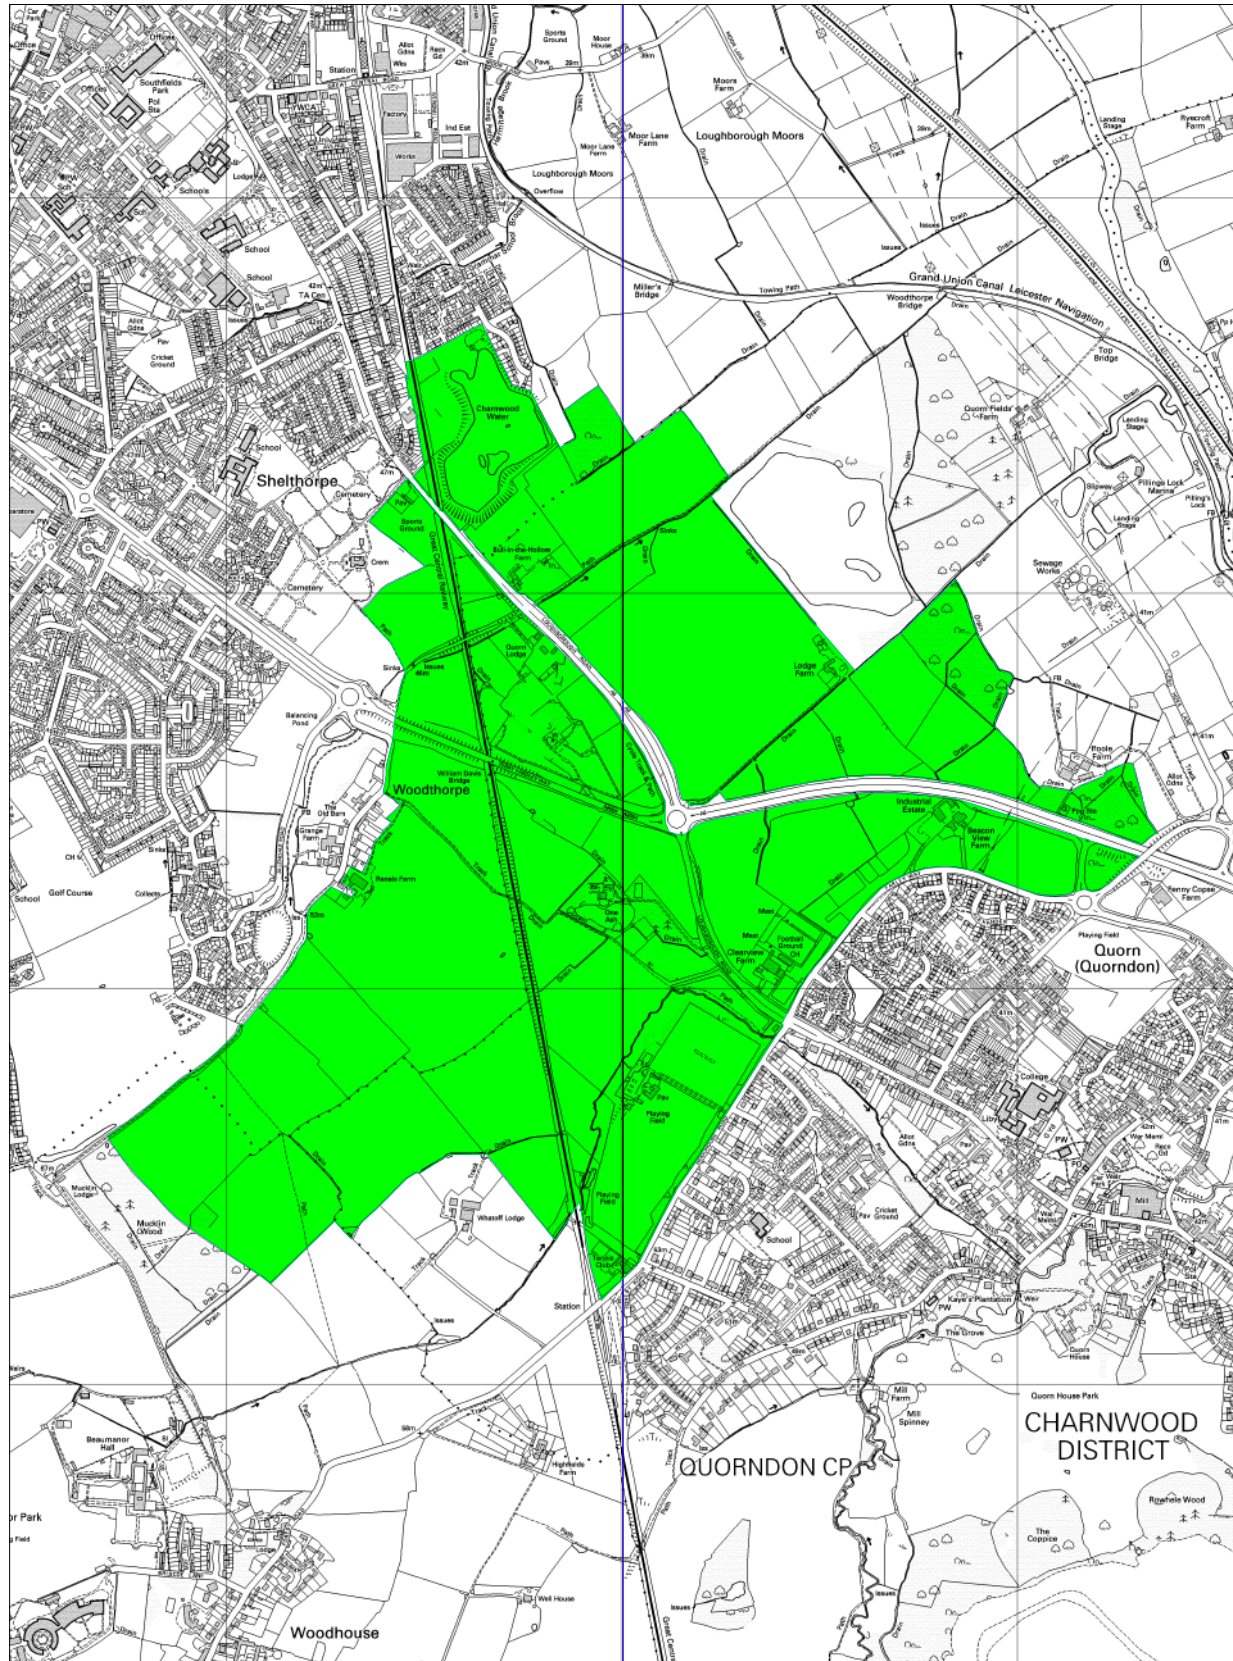

LOUGHBOROUGH / QUORN GREEN WEDGE

Charnwood Borough Council
Southfields
Southfield Road
Loughborough
Leicestershire
LE11 2TN
tel: (01509) 263151
www.charnwood.gov.uk

Scale: 1:20000

Date: 17-01-2011 Time: 11:23:48

Licence No. 100023558

Any Aerial Photography shown is copyright
of UK Perspectives