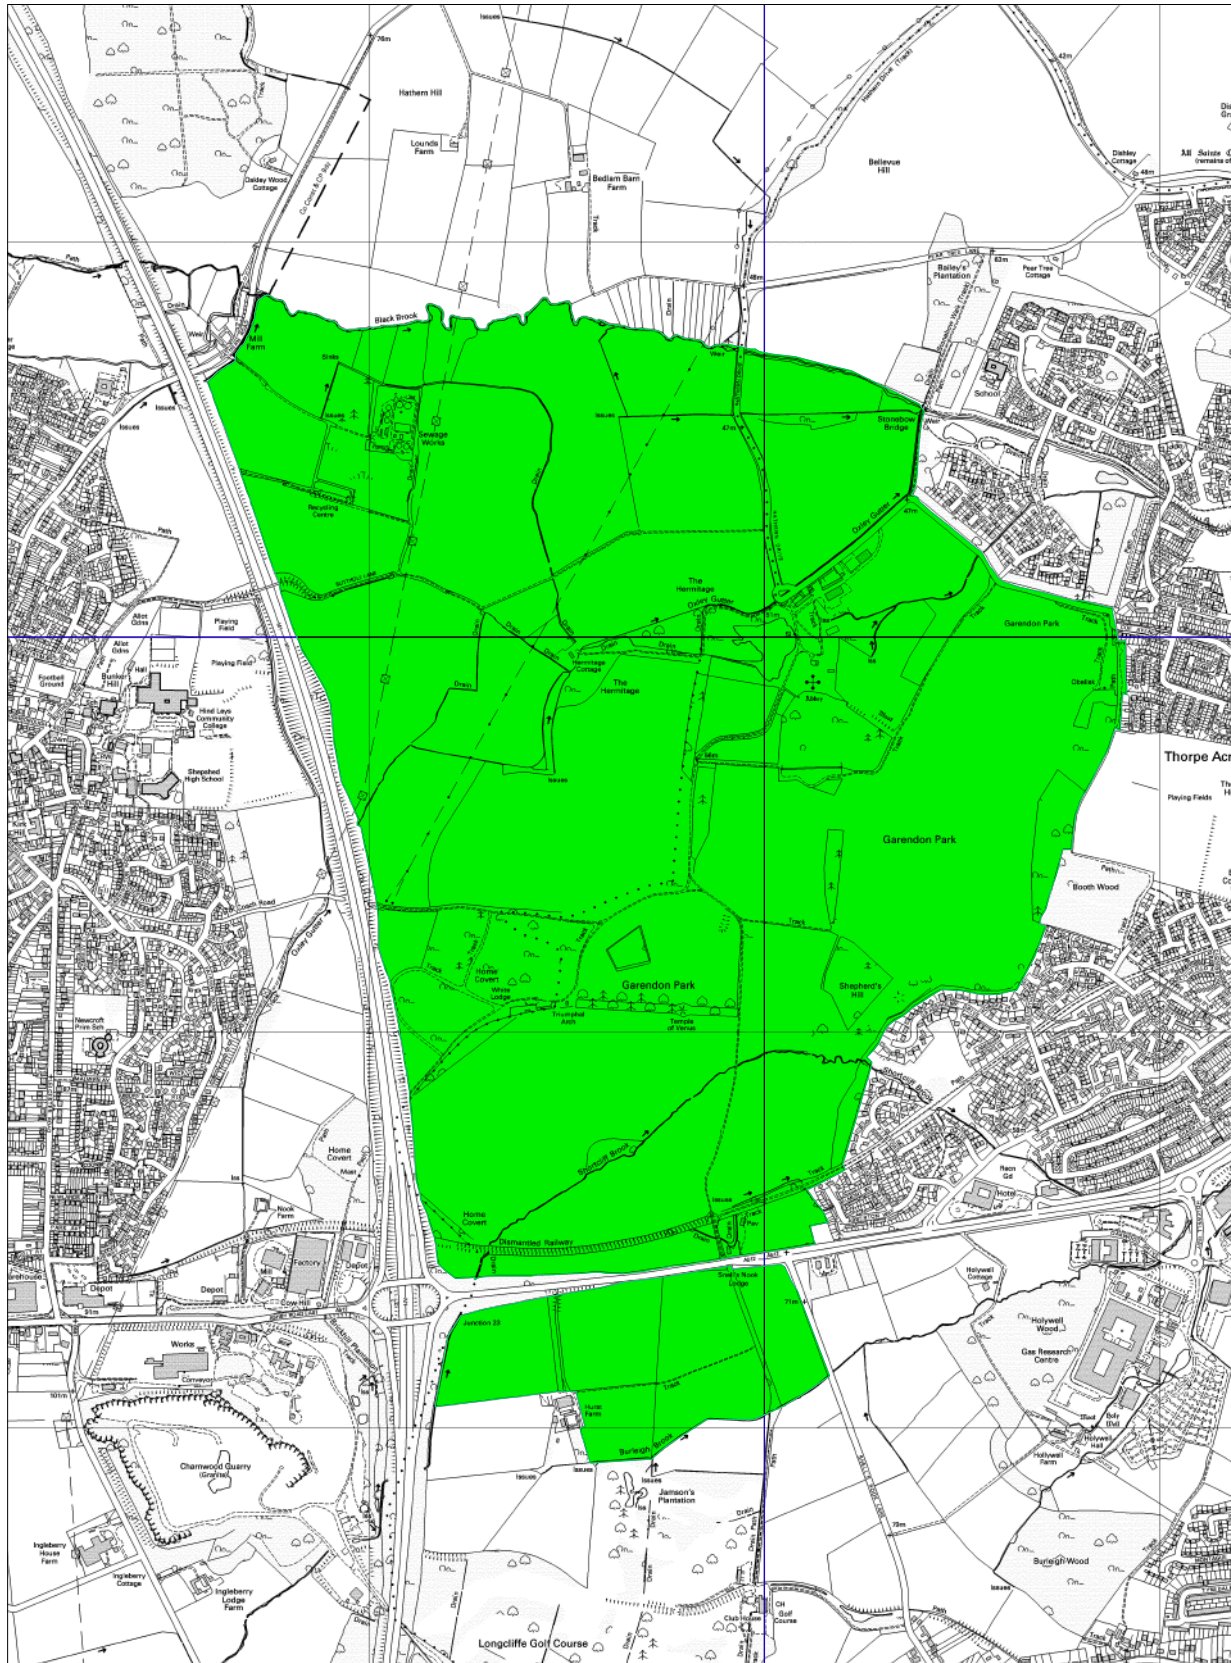

LOUGHBOROUGH / SHEPSHED GREEN WEDGE

Charnwood Borough Council
Southfields
Southfield Road
Loughborough
Leicestershire
LE11 2TN
tel: (01509) 263151
www.charnwood.gov.uk

Scale: 1:20000

Date: 17-01-2011 Time: 11:18:33

Licence No. 100023558

Any Aerial Photography shown is copyright of UK Perspectives