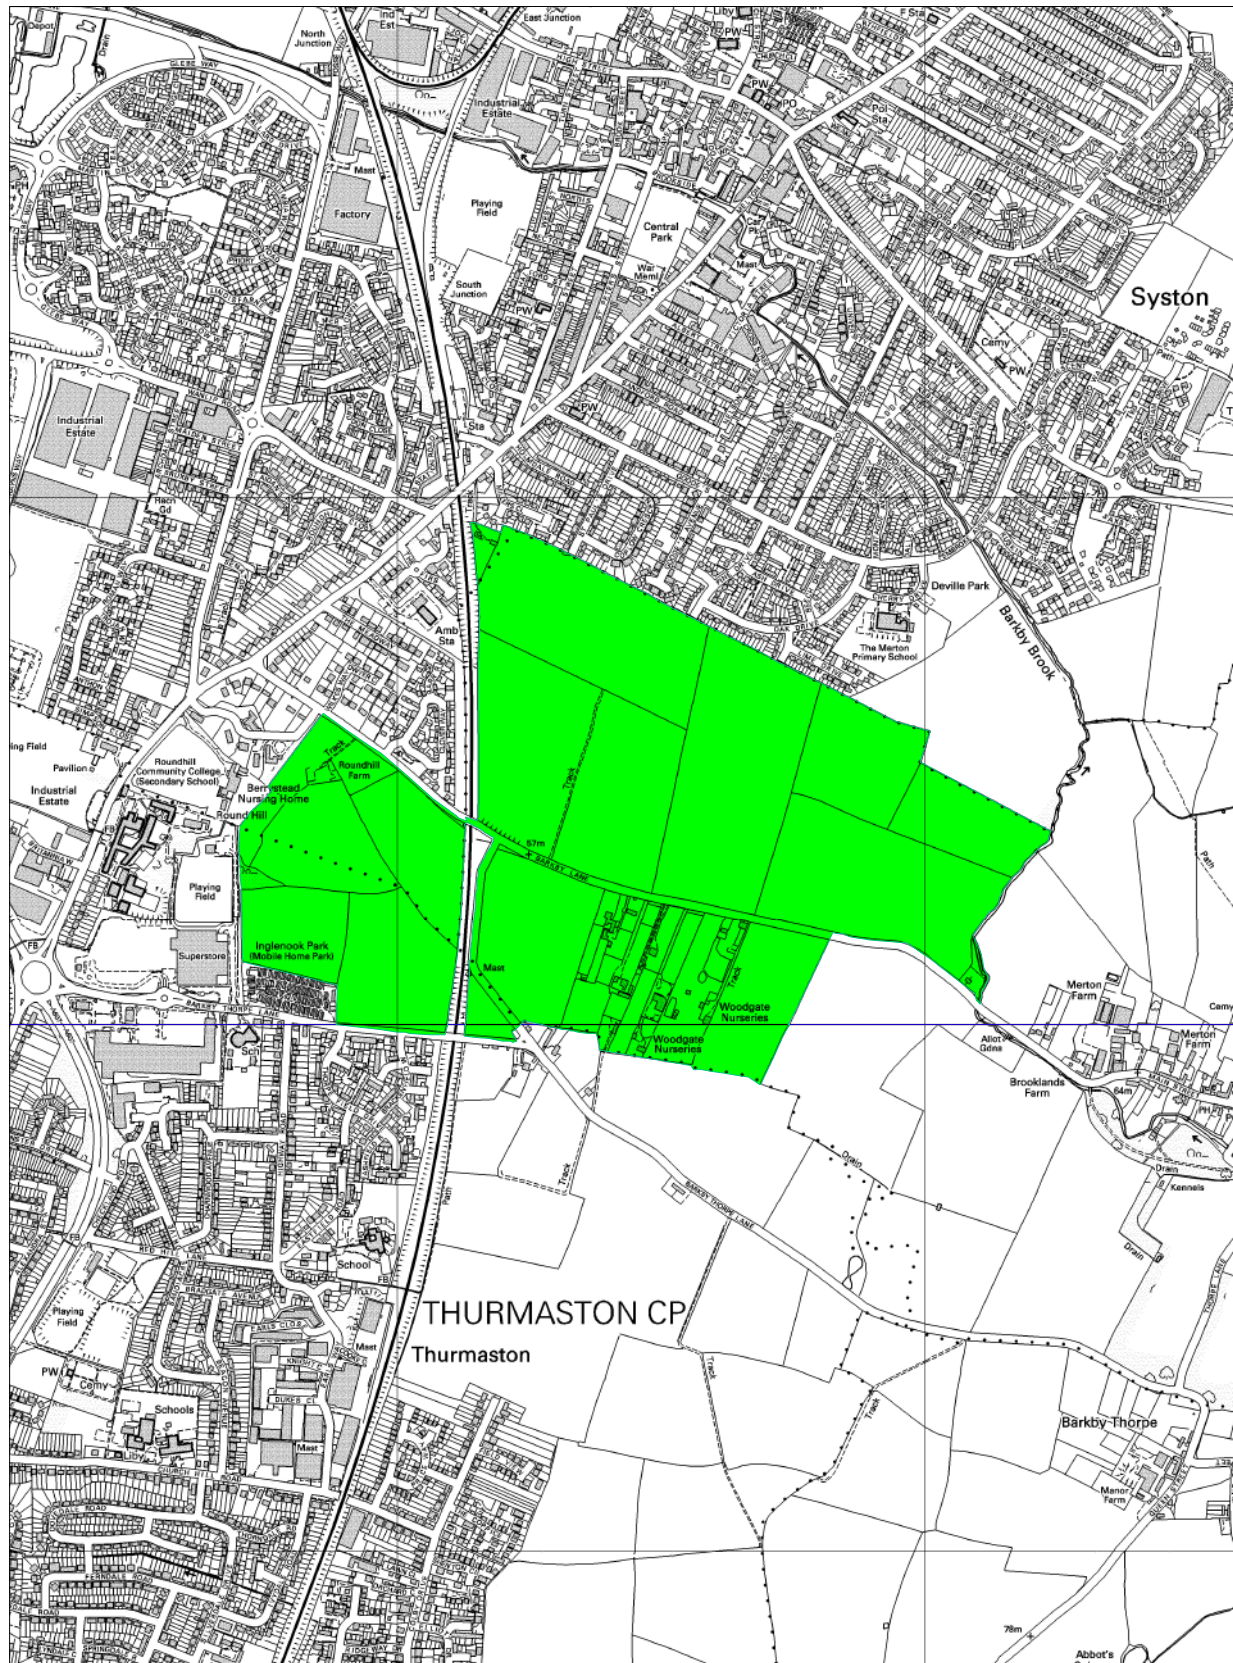

SYSTON / THURMASTON GREEN WEDGE

Charnwood Borough Council
Southfields
Southfield Road
Loughborough
Leicestershire
LE11 2TN
tel: (01509) 263151
www.charnwood.gov.uk

Scale: 1:15000

Date: 17-01-2011 Time: 11:26:34

Licence No. 100023558

Any Aerial Photography shown is copyright of UK Perspectives