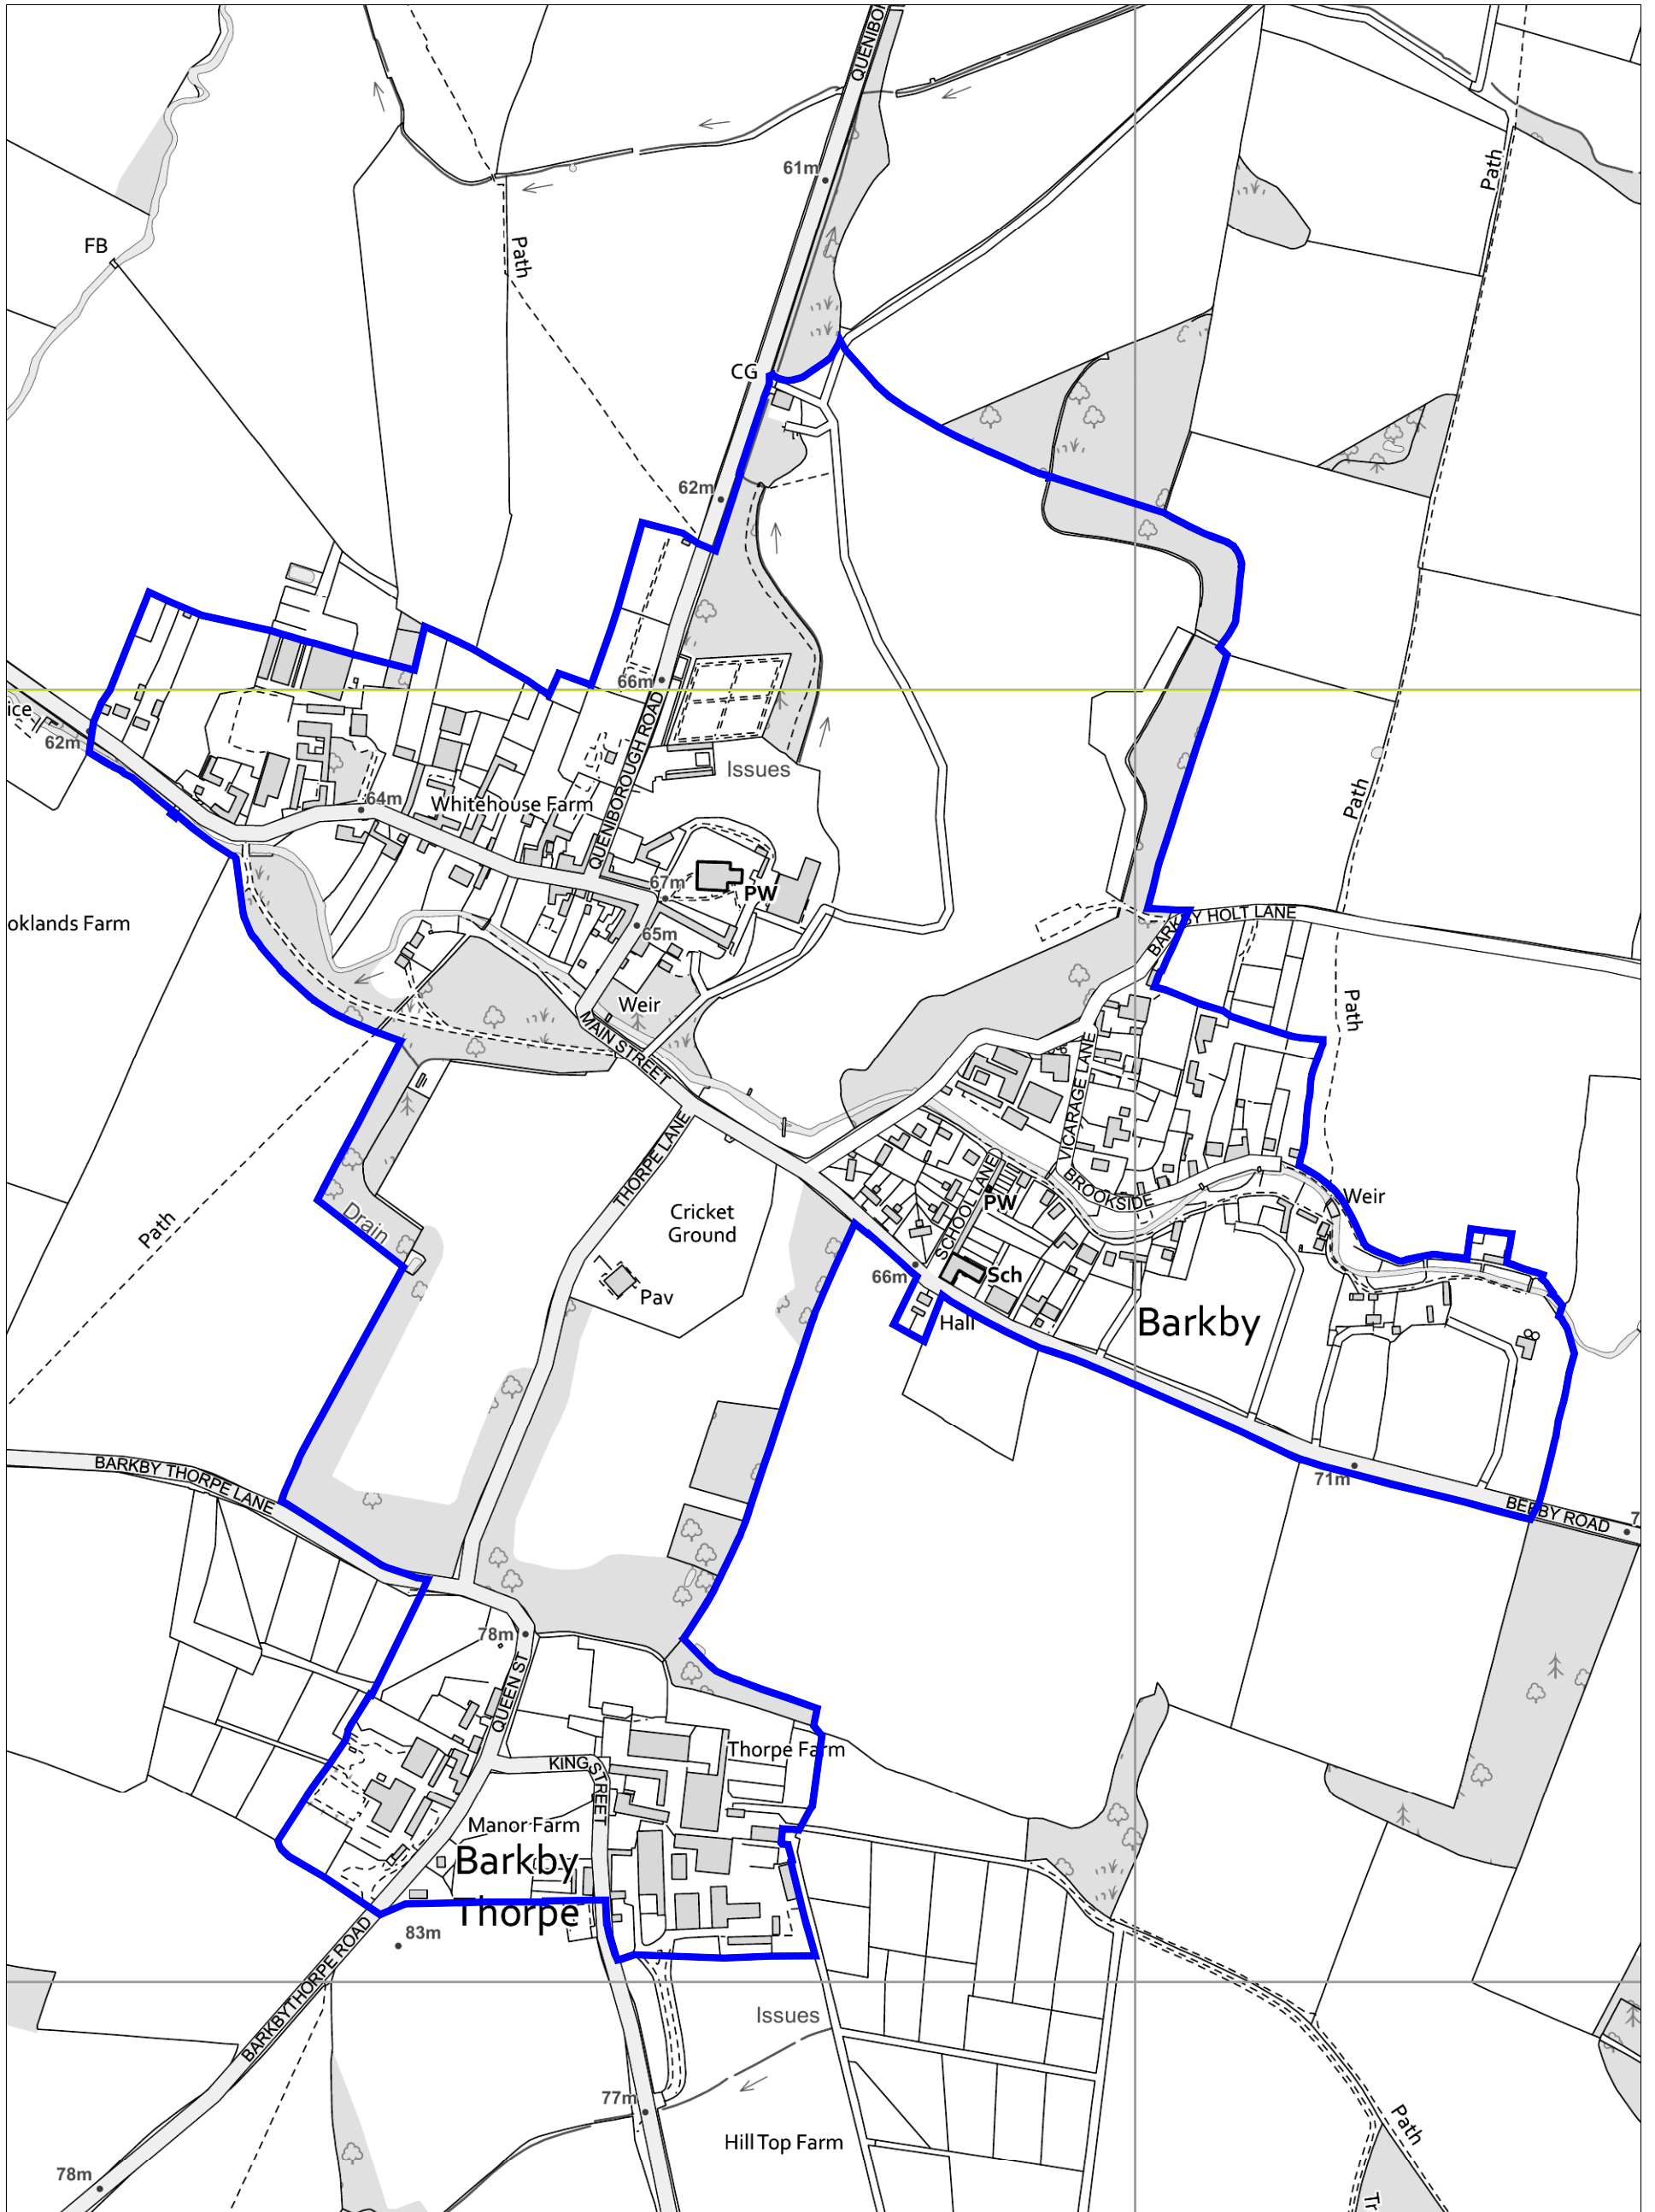

# Barkby & Barkby Thorpe Conservation Area

Charnwood Borough Council  
 Southfields  
 Southfield Road  
 Loughborough  
 Leicestershire  
 LE11 2TN  
 tel: (01509) 263151  
 www.charnwood.gov.uk

Scale: 1:5000  
 Date: 09-04-2019 Time: 09:43:26  
 This material has been reproduced from  
 Ordnance Survey digital map data with  
 the permission of the Controller of  
 Her Majesty's Stationary Office.  
 Unauthorised reproduction infringes  
 Crown copyright and may lead to  
 prosecution or civil proceedings.  
 © Crown copyright.  
 Licence No. 100023558  
 Any Aerial Photography shown is copyright  
 of UK Perspectives