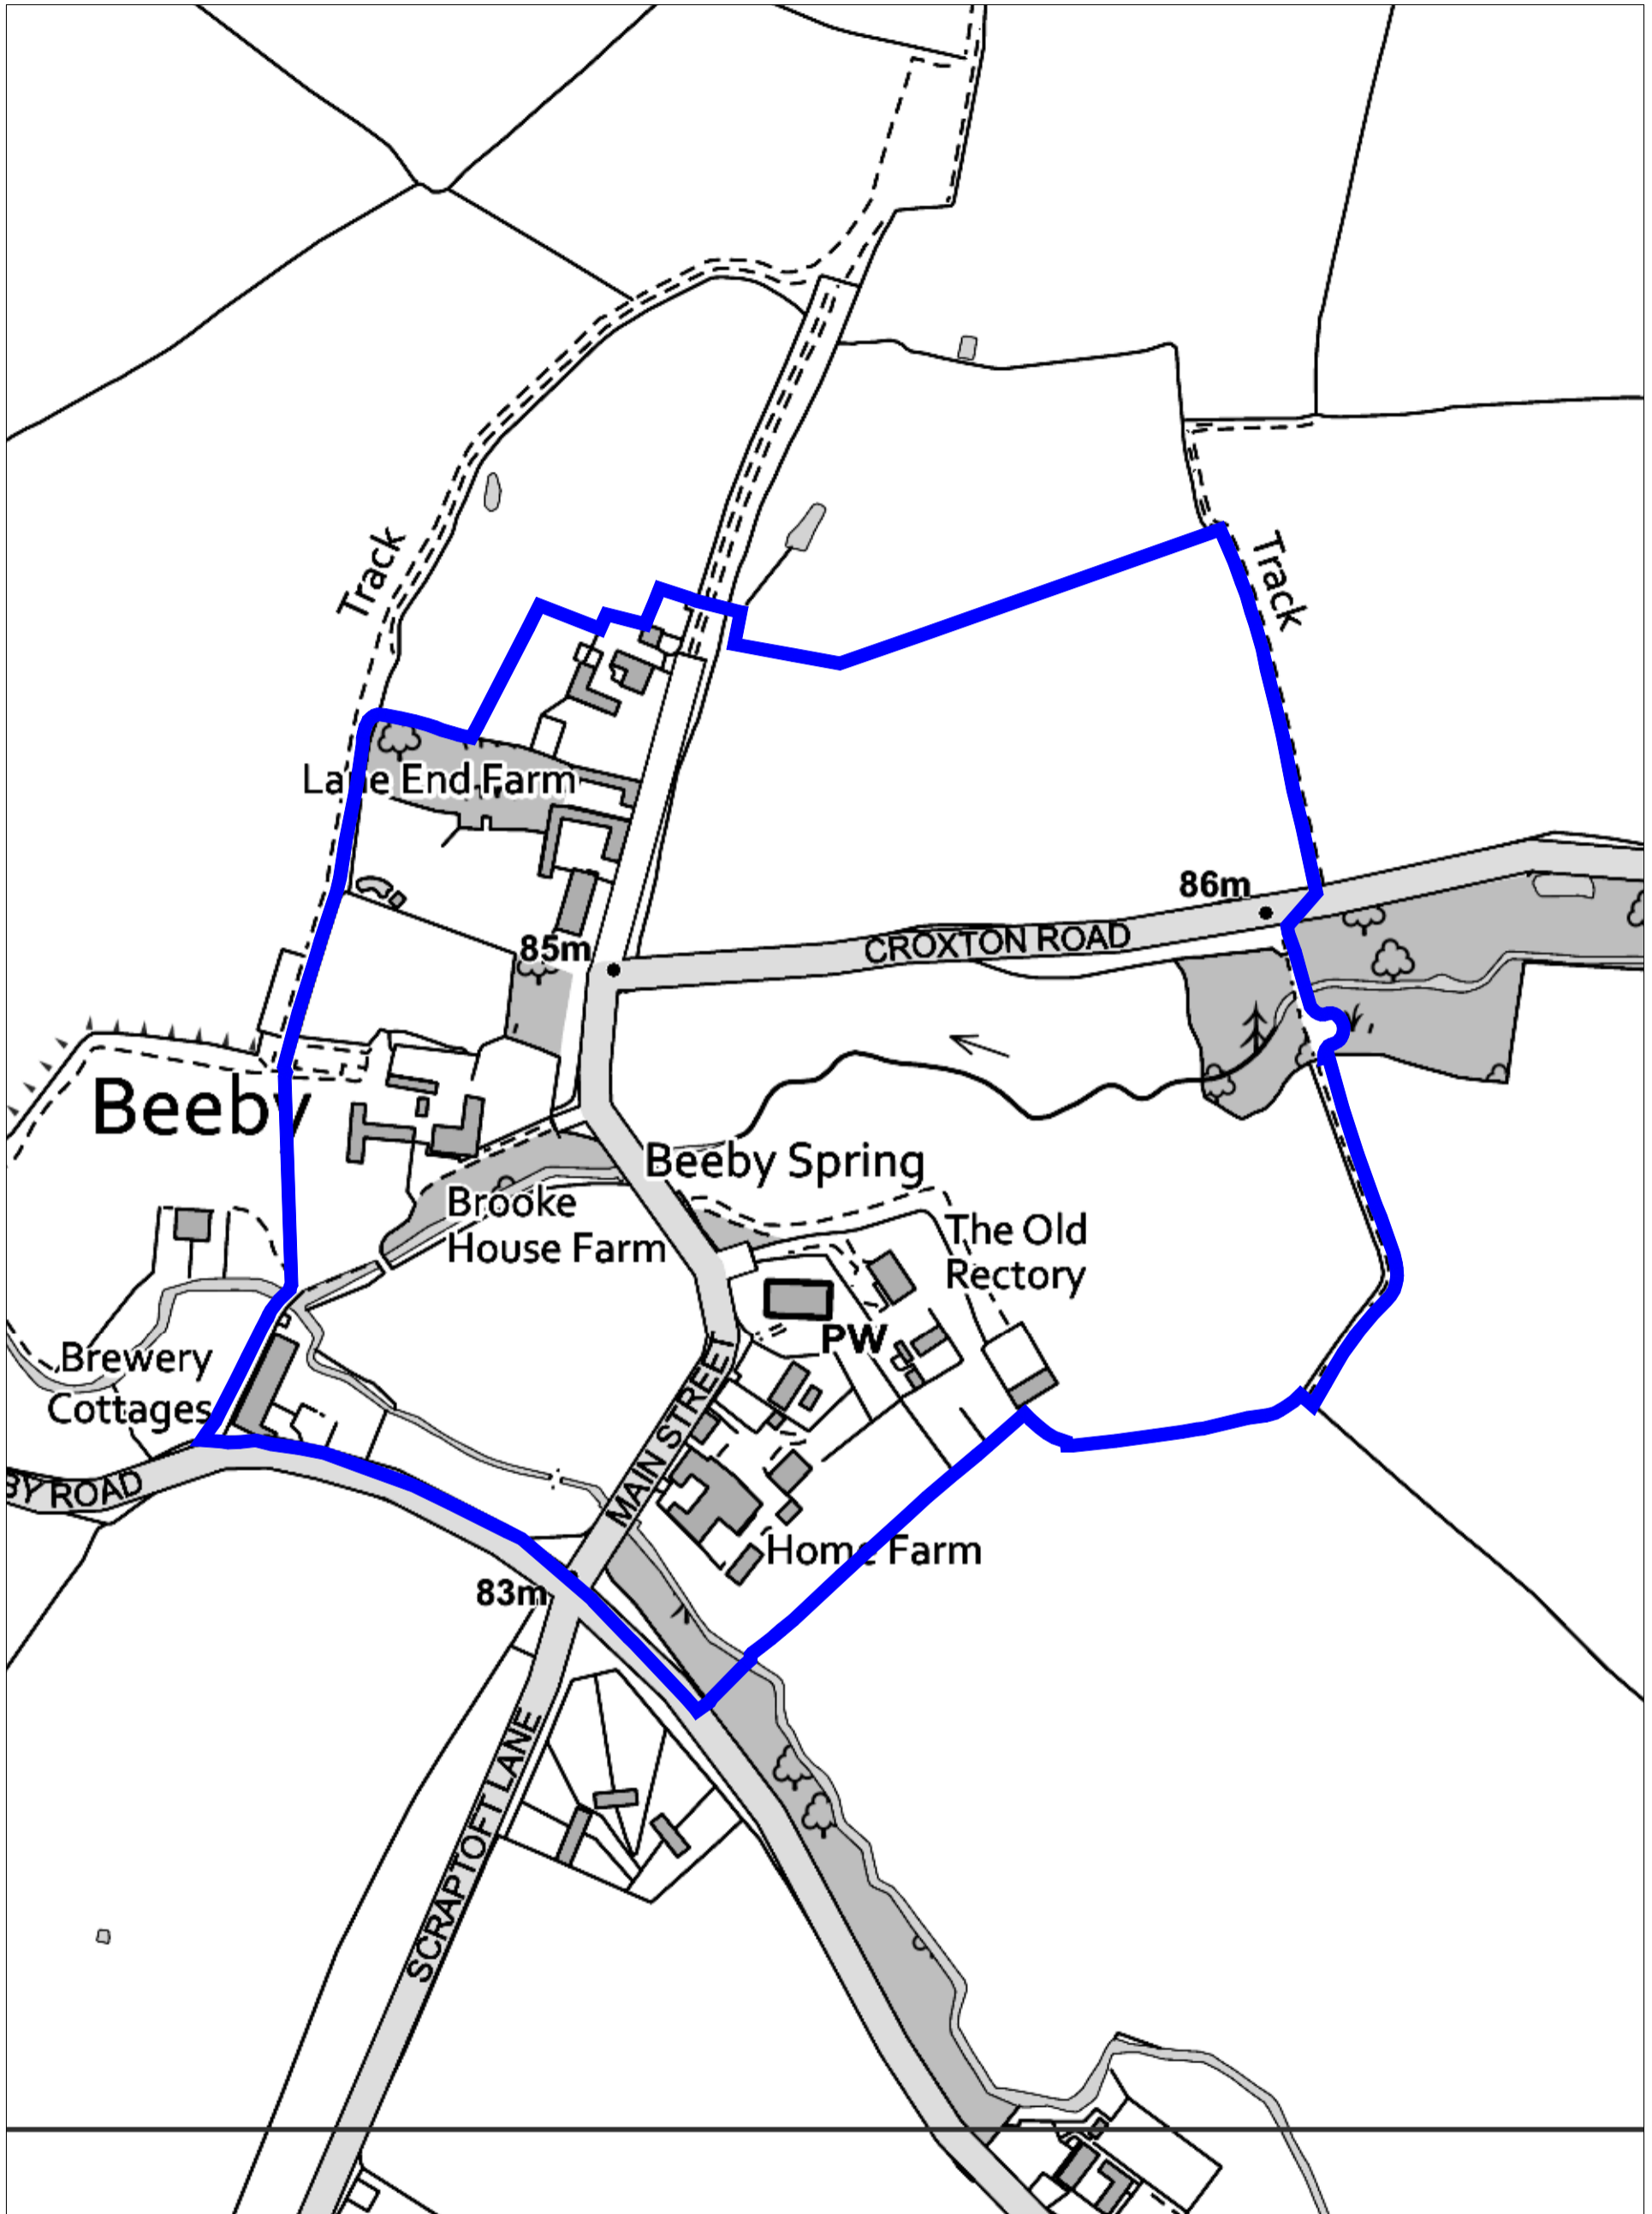

# Beeby Conservation Area

Charnwood Borough Council  
Southfields  
Southfield Road  
Loughborough  
Leicestershire  
LE11 2TN  
tel: (01509) 263151  
www.charnwood.gov.uk

Scale: 1:2500  
Date: 09-04-2019 Time: 09:41:45  
This material has been reproduced from Ordnance Survey digital map data with the permission of the Controller of Her Majesty's Stationary Office. Unauthorised reproduction infringes Crown copyright and may lead to prosecution or civil proceedings. © Crown copyright.  
Licence No. 100023558  
Any Aerial Photography shown is copyright of UK Perspectives