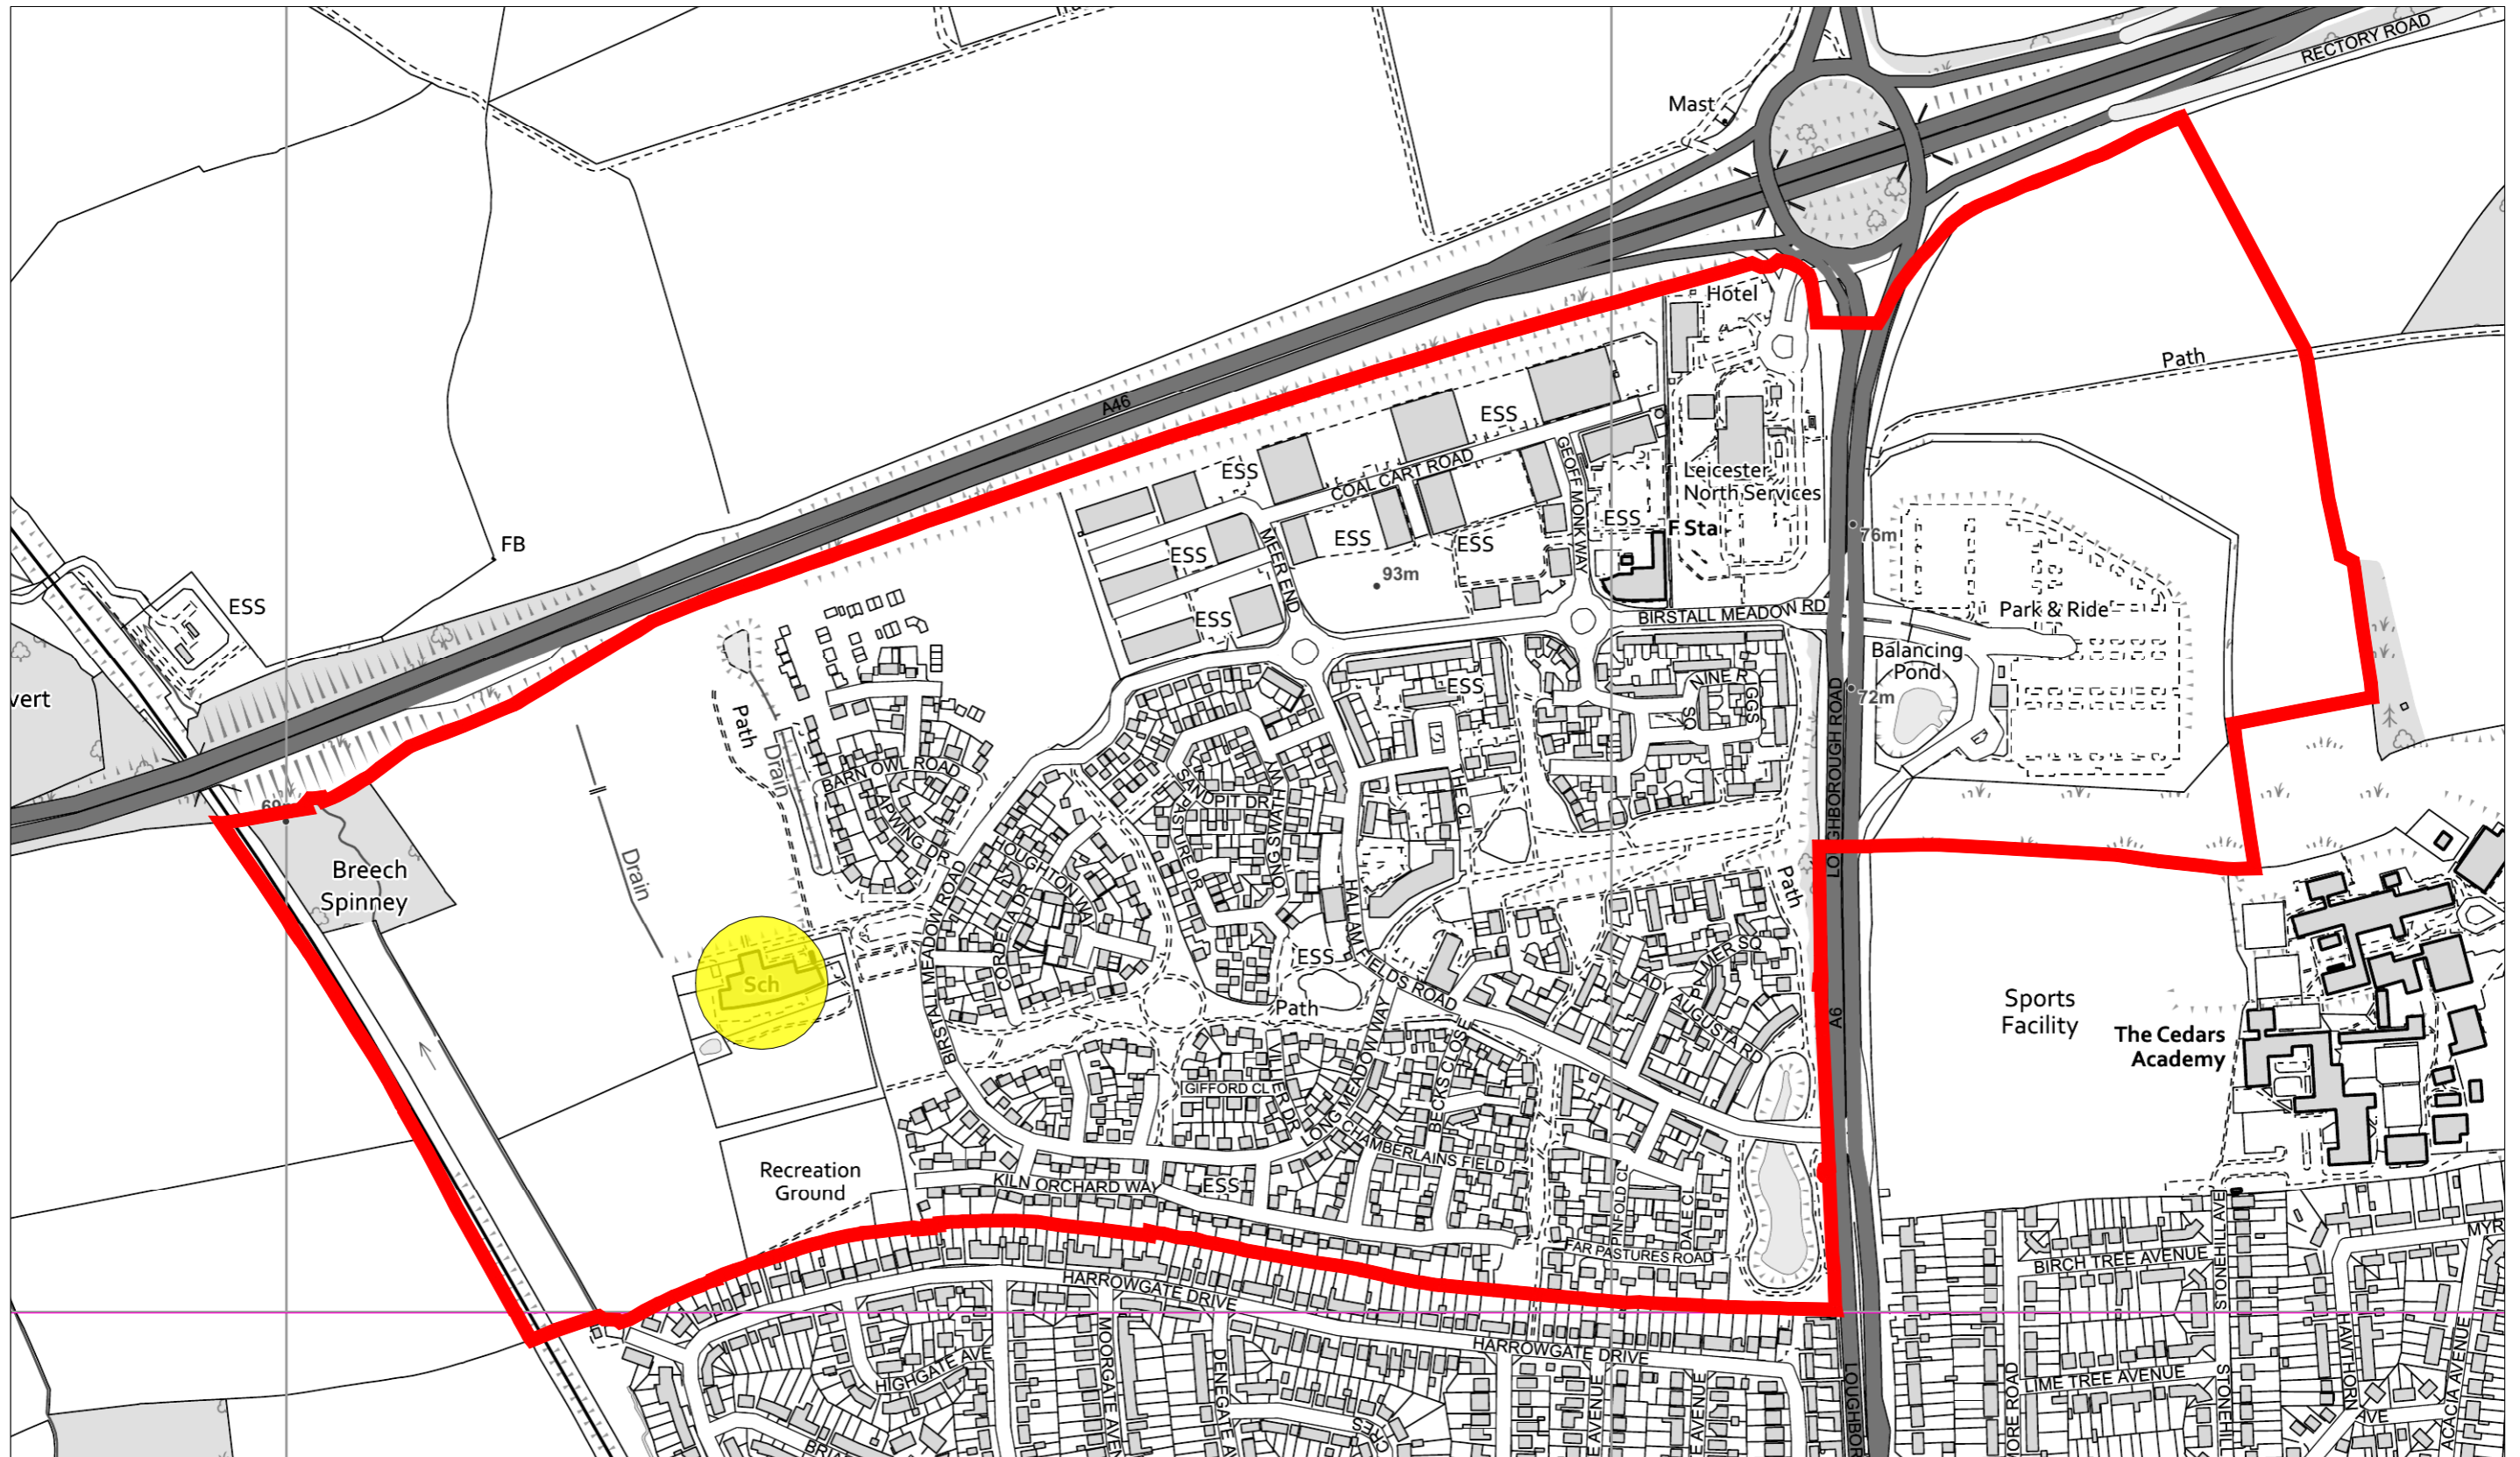

Polling District: Birstall Greengate No.2

Charnwood Borough Council
Southfields
Southfield Road
Loughborough
Leicestershire
LE11 2TN
tel: (01509) 263151
www.charnwood.gov.uk

Scale: 1:5000
Date: 15-01-2019 Time: 13:32:08
This material has been reproduced from Ordnance Survey digital map data with the permission of the Controller of Her Majesty's Stationary Office. Unauthorised reproduction infringes Crown copyright and may lead to prosecution or civil proceedings. © Crown copyright.
Licence No. 100023558
Any Aerial Photography shown is copyright of UK Perspectives