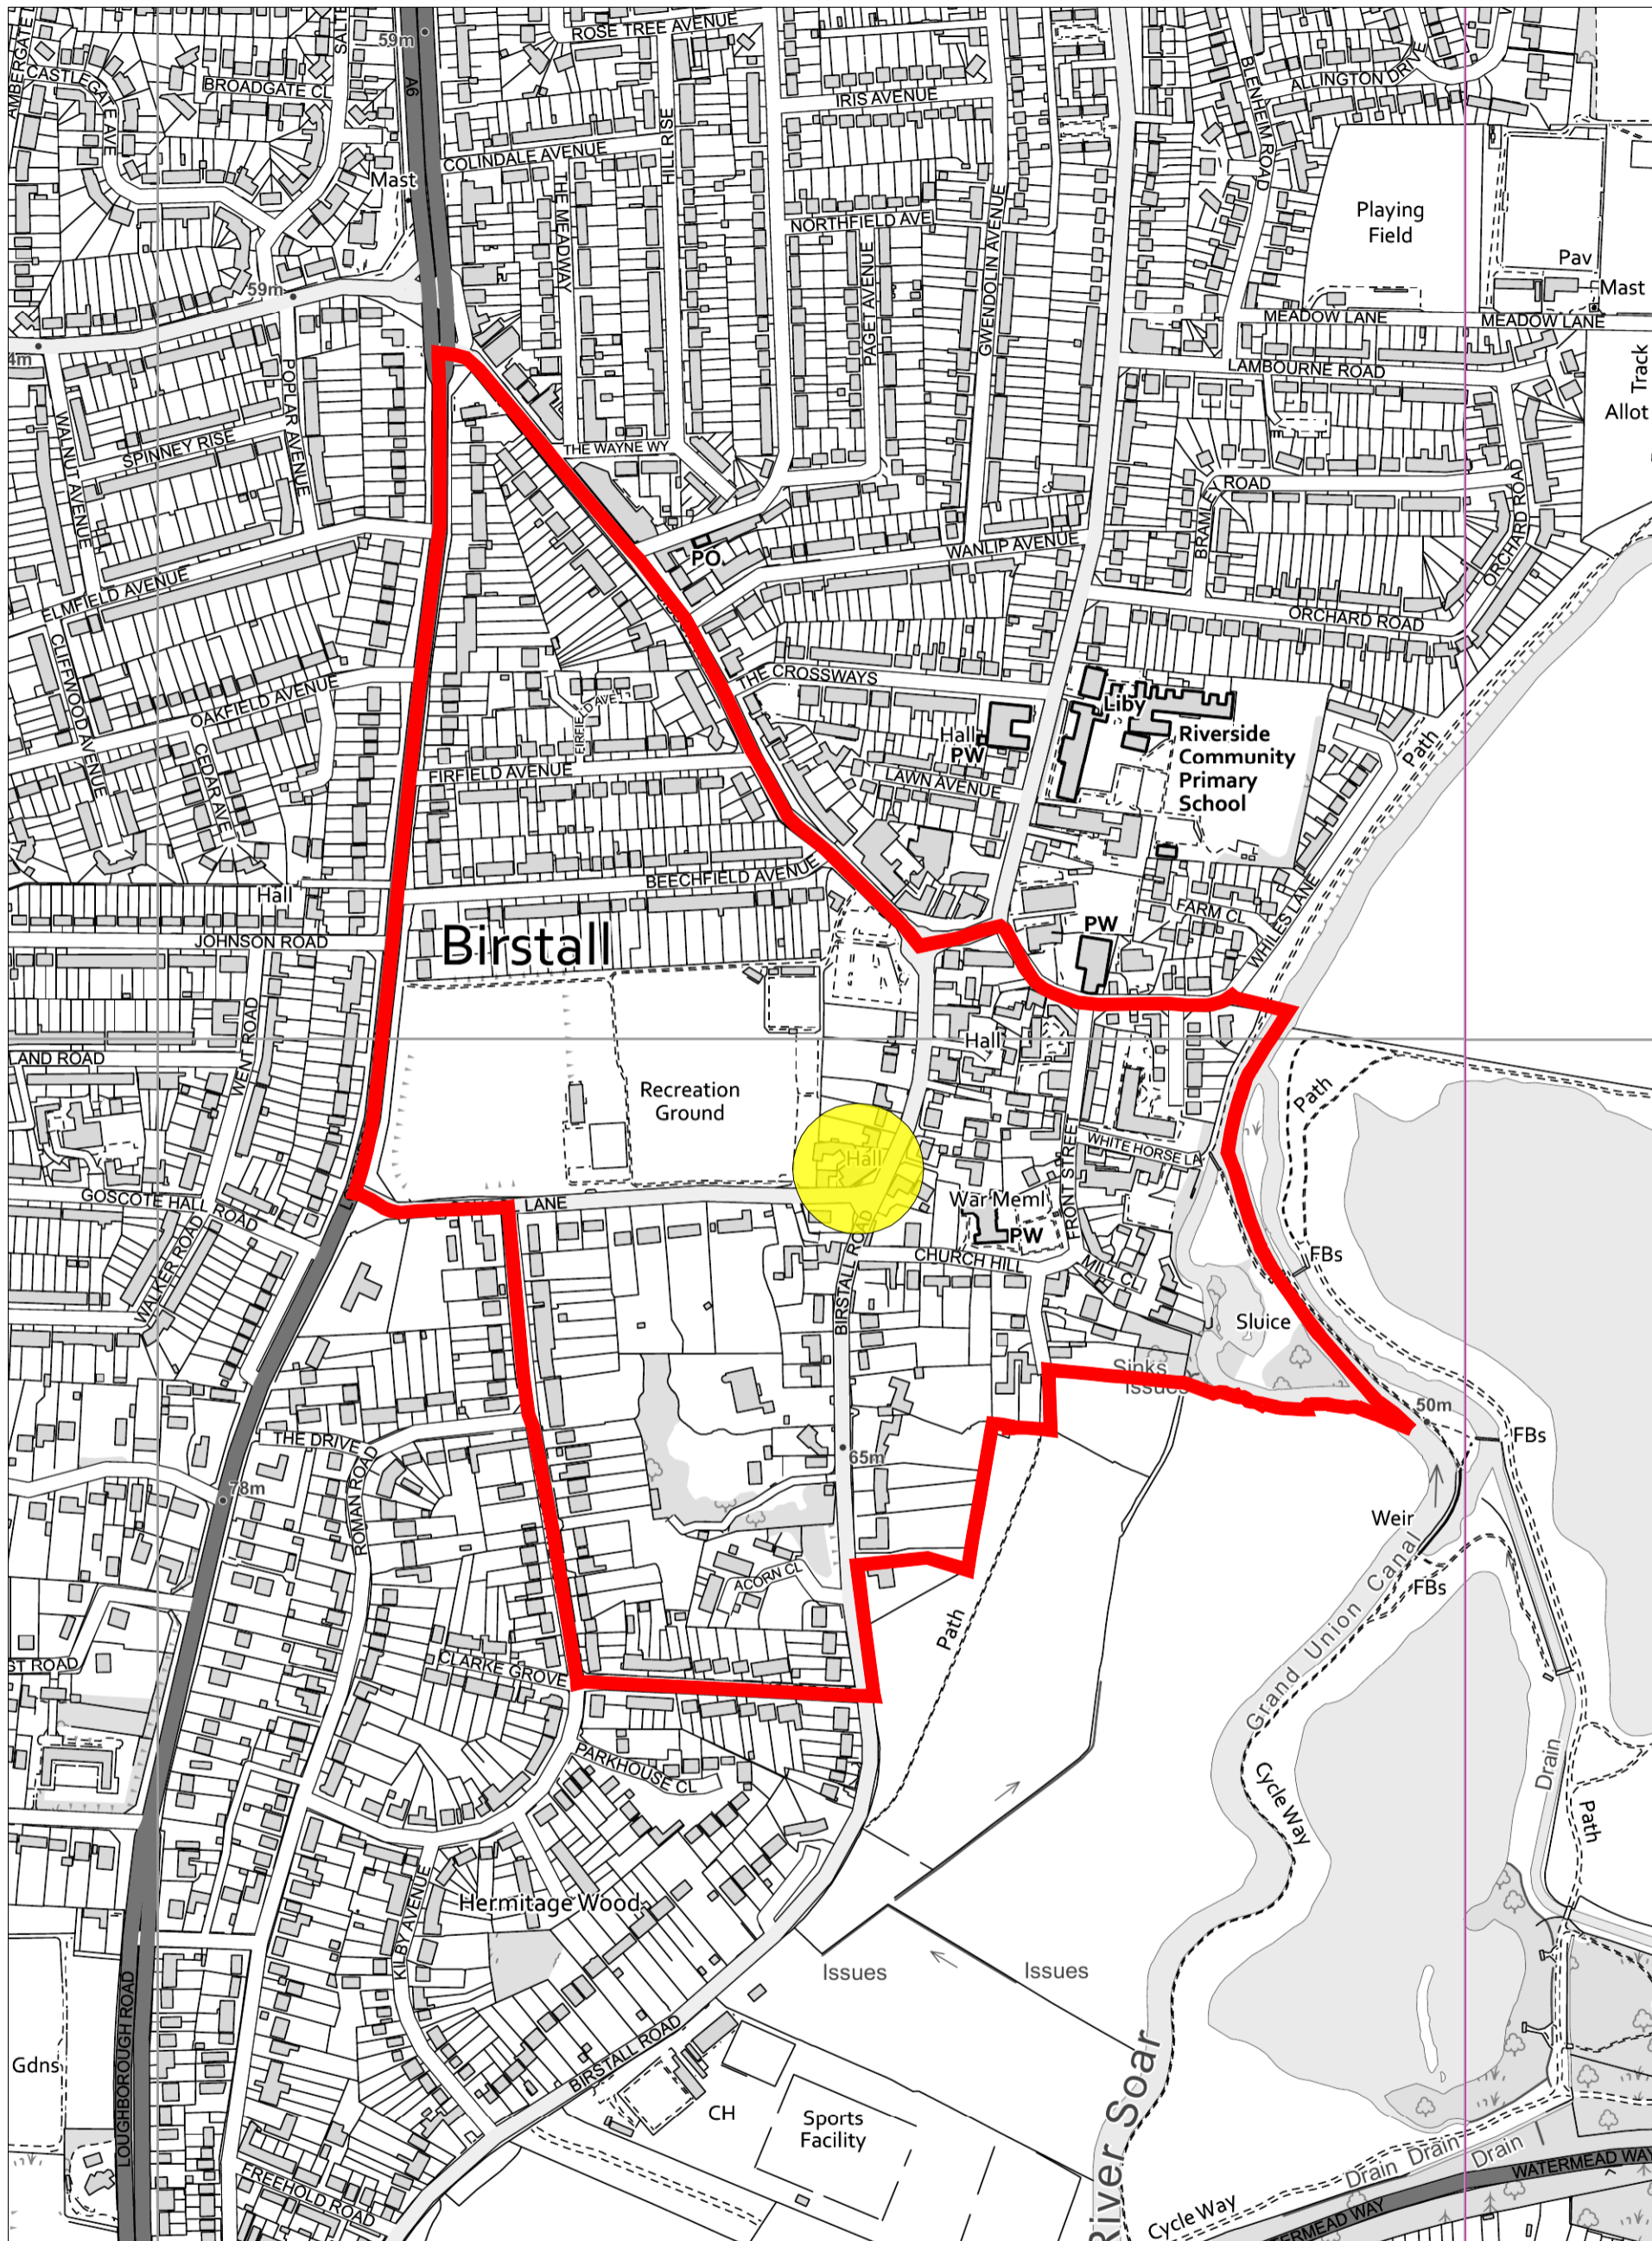

Polling District: Birstall Netherall No.1

Charnwood Borough Council
Southfields
Southfield Road
Loughborough
Leicestershire
LE11 2TN
tel: (01509) 263151
www.charnwood.gov.uk

Scale: 1:5000
Date: 17-01-2019 Time: 14:45:14
This material has been reproduced from Ordnance Survey digital map data with the permission of the Controller of Her Majesty's Stationary Office. Unauthorised reproduction infringes Crown copyright and may lead to prosecution or civil proceedings. © Crown copyright.
Licence No. 100023558
Any Aerial Photography shown is copyright of UK Perspectives