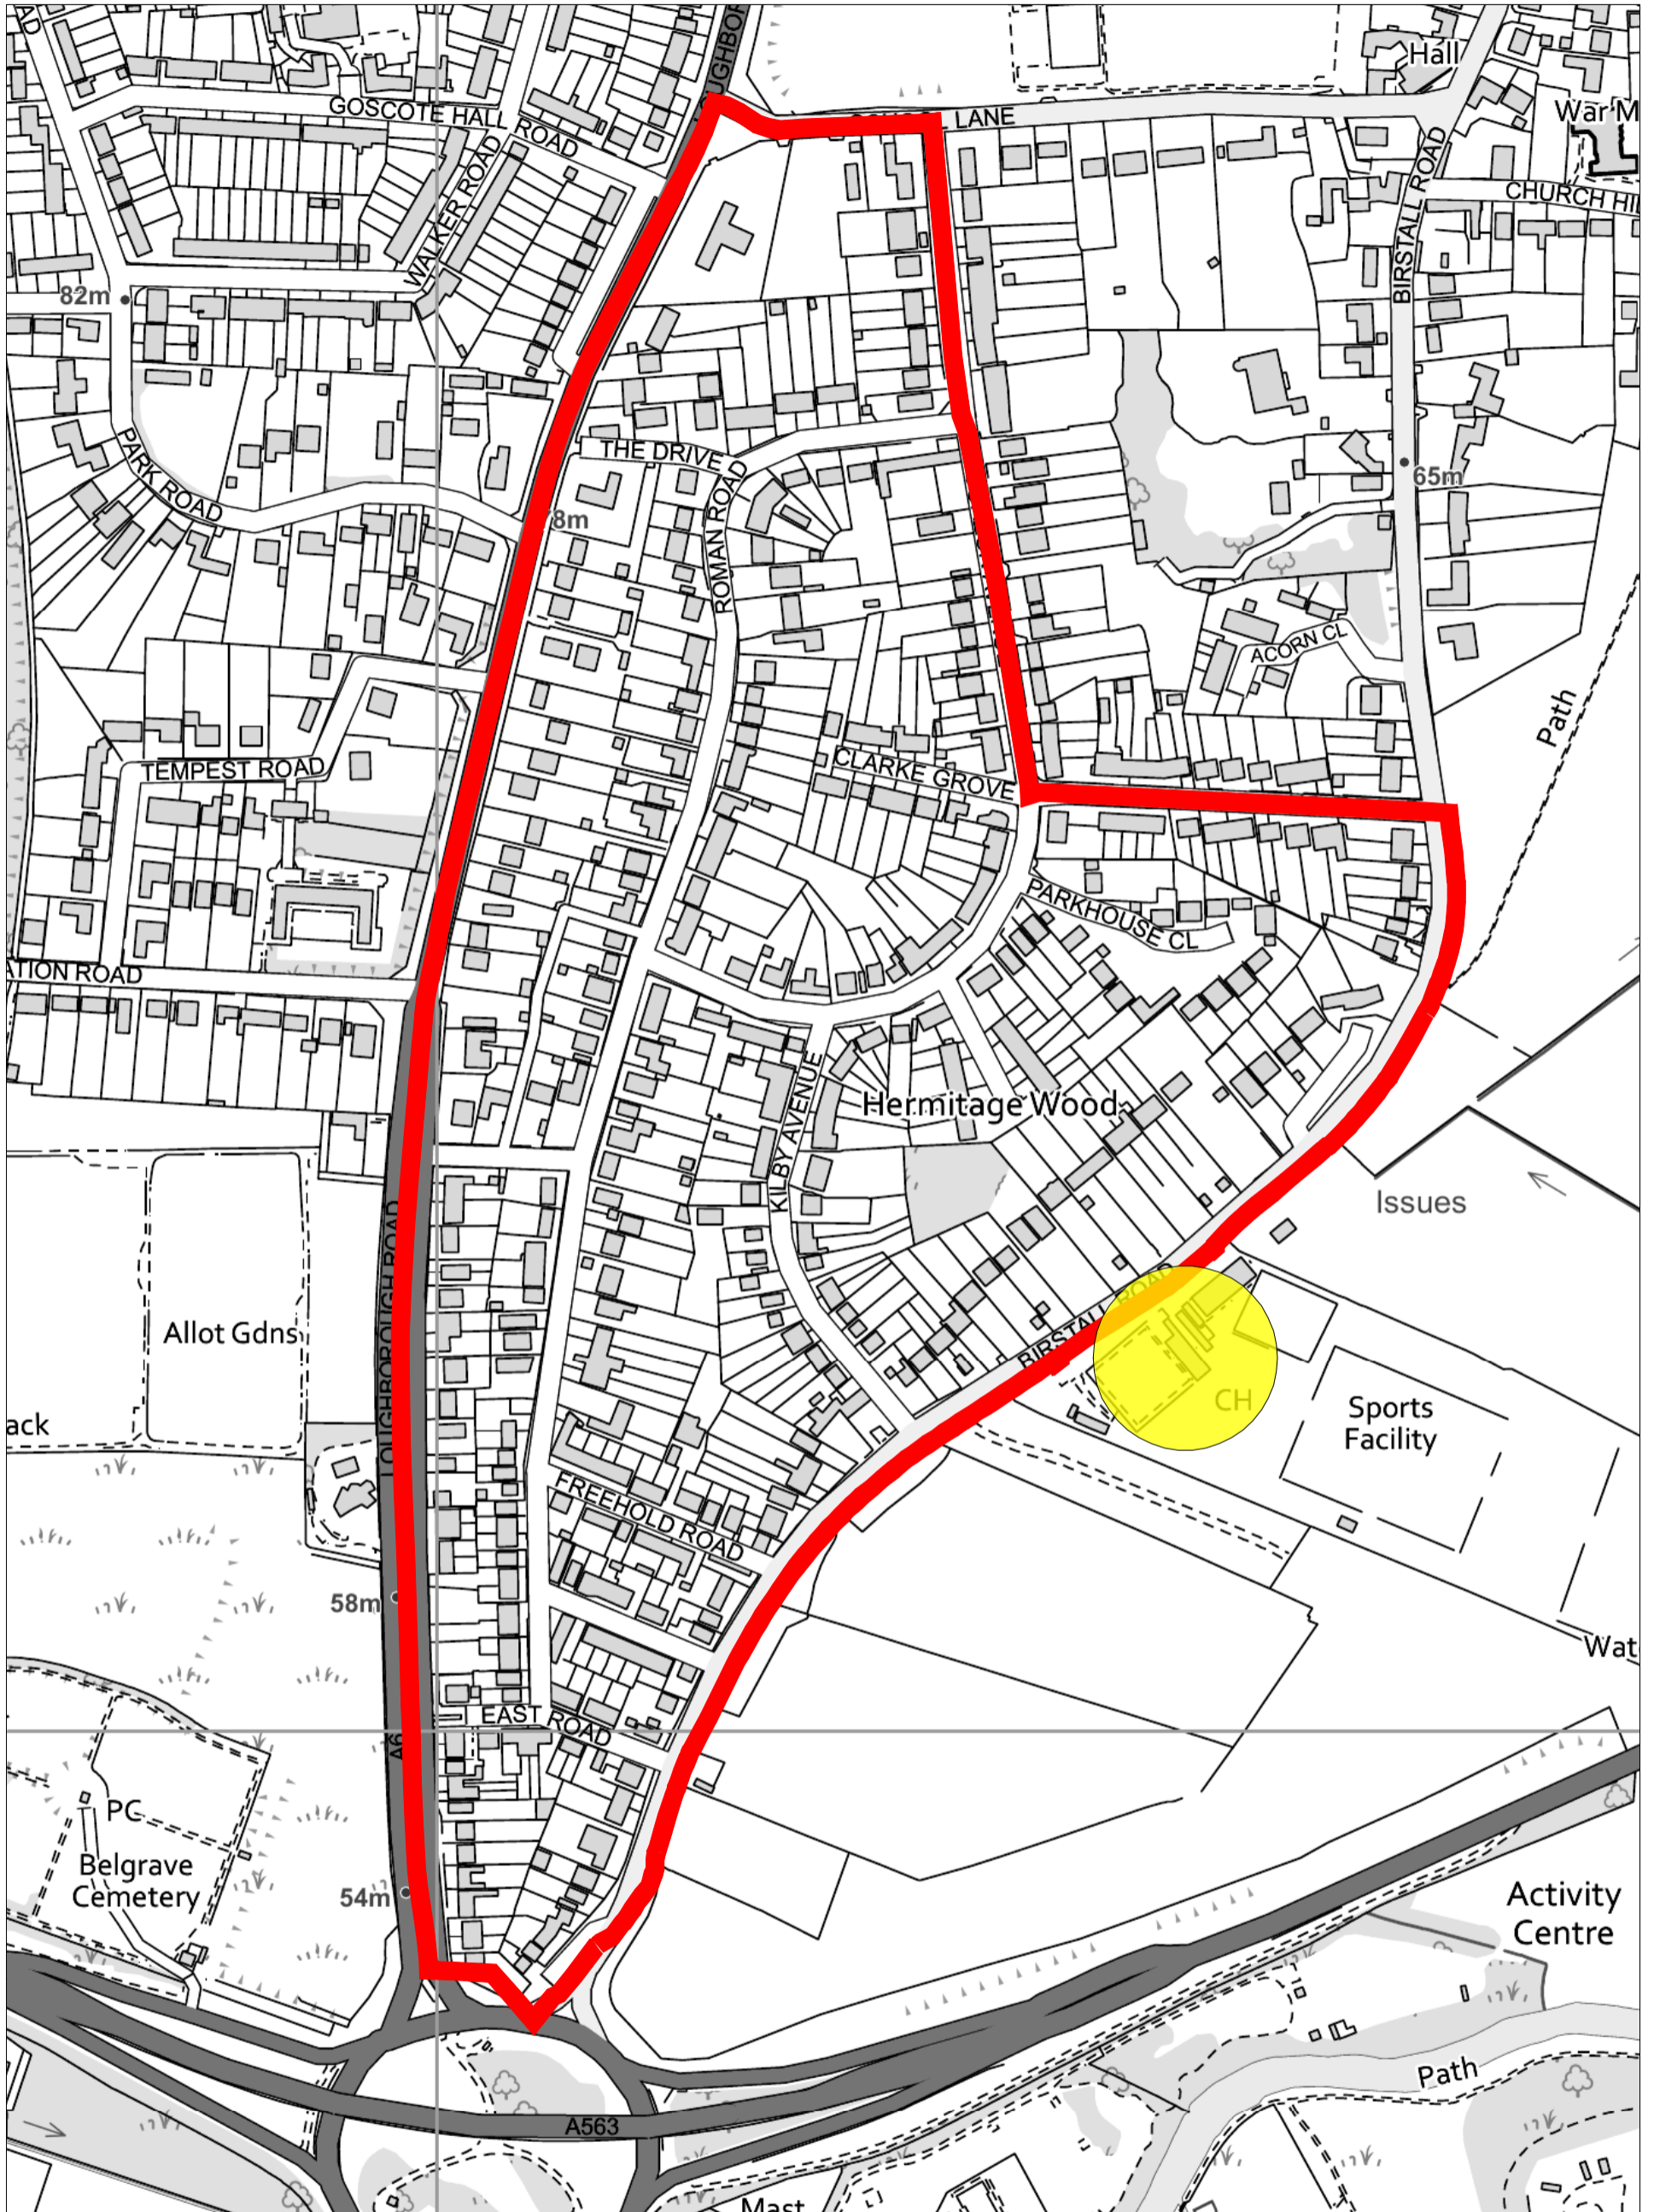

Polling District: Birstall Netherhall No. 2

Charnwood Borough Council
Southfields
Southfield Road
Loughborough
Leicestershire
LE11 2TN
tel: (01509) 263151
www.charnwood.gov.uk

Scale: 1:3500
Date: 17-01-2019 Time: 14:49:46
This material has been reproduced from Ordnance Survey digital map data with the permission of the Controller of Her Majesty's Stationary Office. Unauthorised reproduction infringes Crown copyright and may lead to prosecution or civil proceedings. © Crown copyright.
Licence No. 100023558
Any Aerial Photography shown is copyright of UK Perspectives