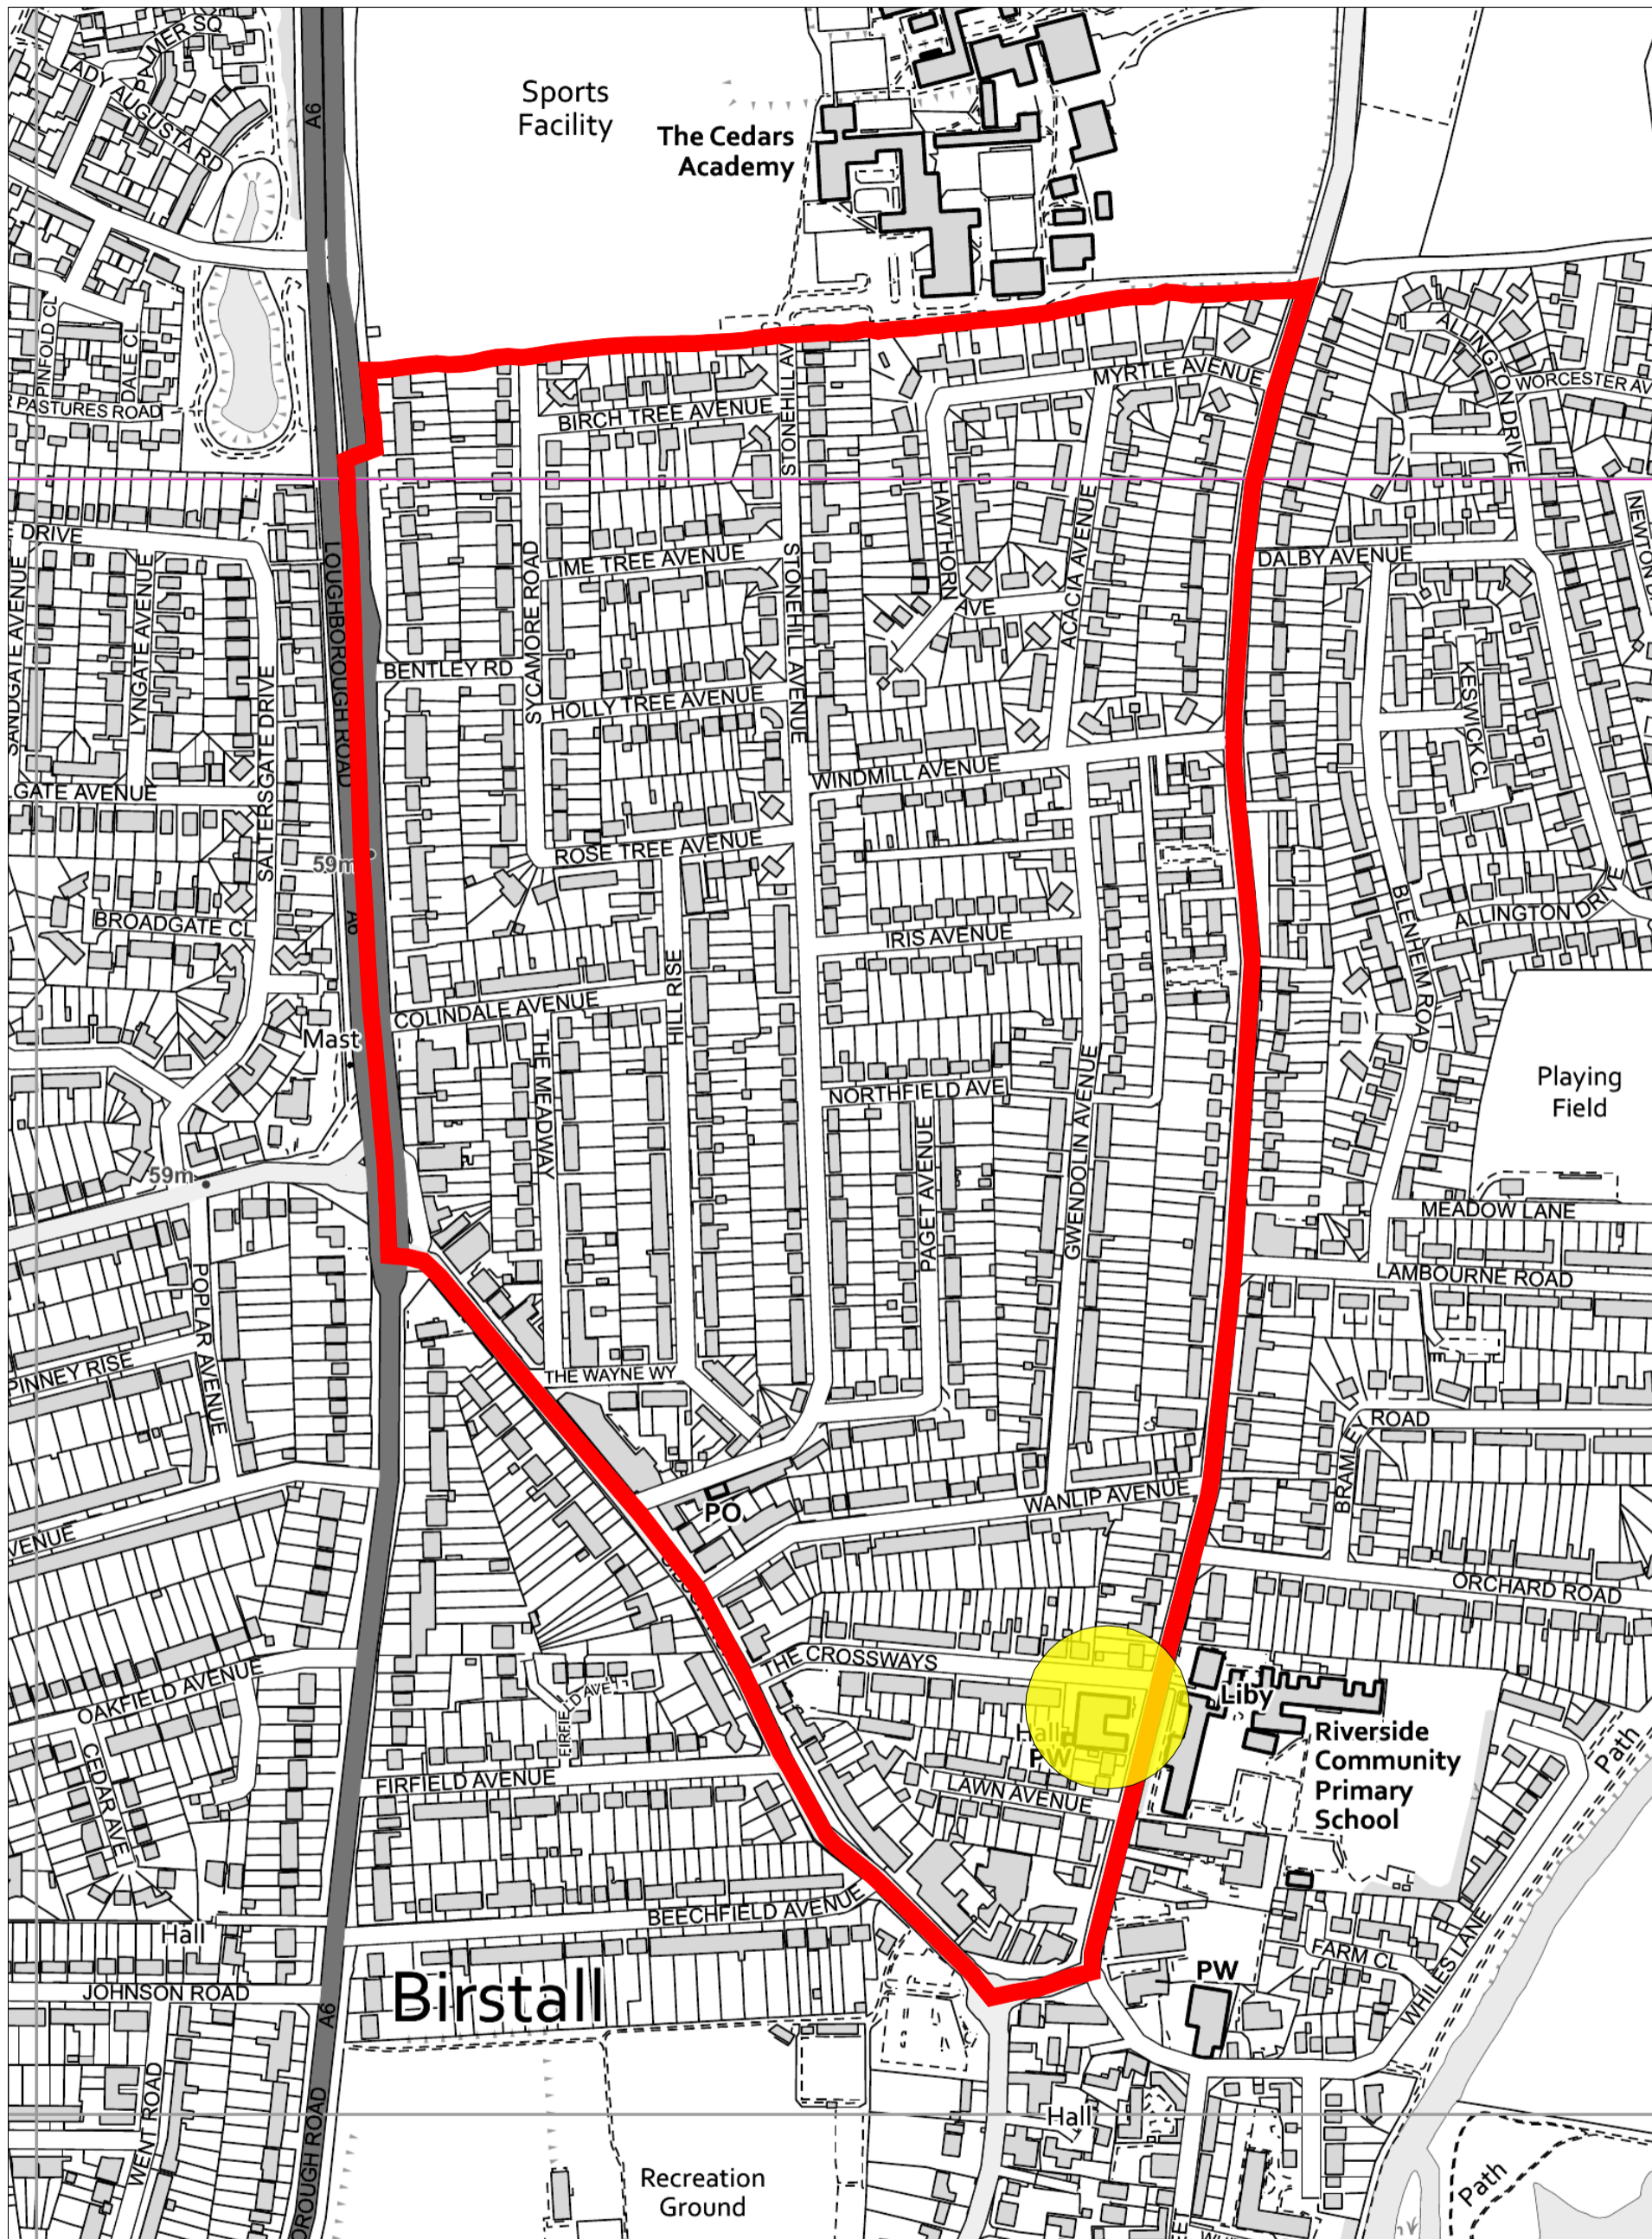

Polling District: Birstall Stonehill

Charnwood Borough Council
Southfields
Southfield Road
Loughborough
Leicestershire
LE11 2TN
tel: (01509) 263151
www.charnwood.gov.uk

Scale: 1:4000
Date: 17-01-2019 Time: 15:07:49
This material has been reproduced from Ordnance Survey digital map data with the permission of the Controller of Her Majesty's Stationary Office. Unauthorised reproduction infringes Crown copyright and may lead to prosecution or civil proceedings. © Crown copyright.
Licence No. 100023558
Any Aerial Photography shown is copyright of UK Perspectives