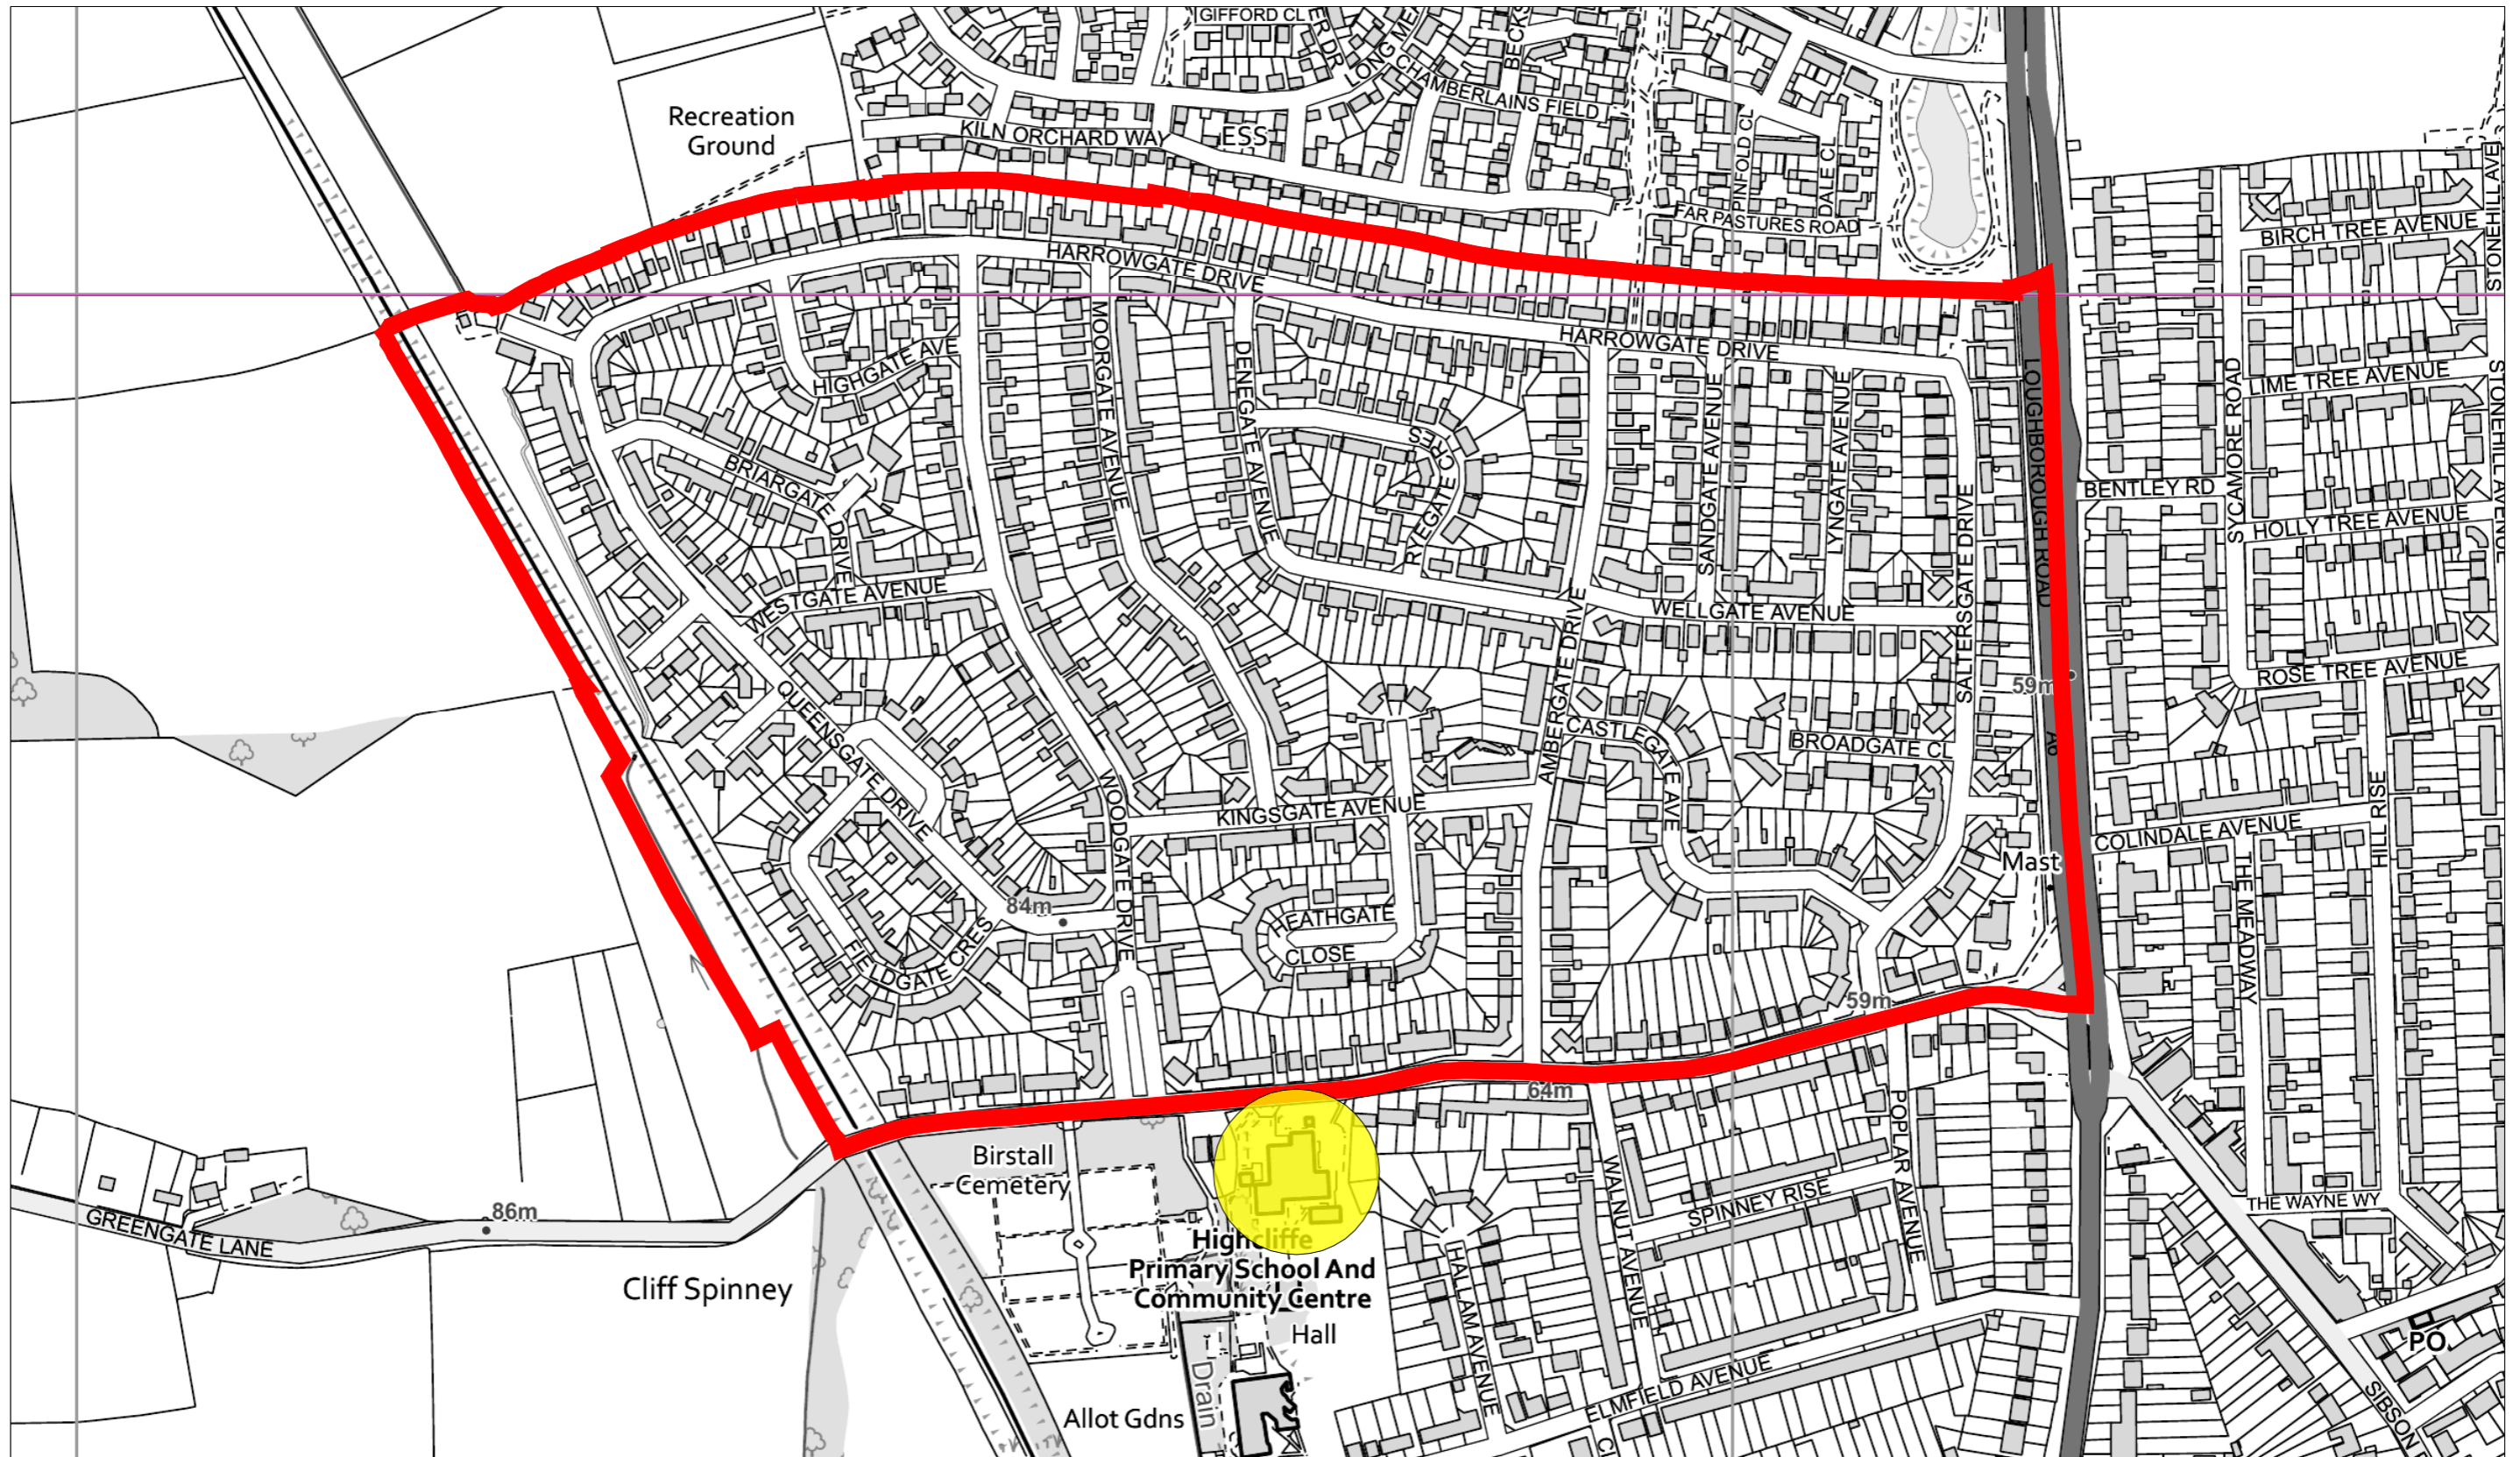

Birstall Wanlip No.2

Charnwood Borough Council
Southfields
Southfield Road
Loughborough
Leicestershire
LE11 2TN
tel: (01509) 263151
www.charnwood.gov.uk

Scale: 1:4000
Date: 22-02-2019 Time: 10:56:05
This material has been reproduced from Ordnance Survey digital map data with the permission of the Controller of Her Majesty's Stationary Office. Unauthorised reproduction infringes Crown copyright and may lead to prosecution or civil proceedings. © Crown copyright.
Licence No. 100023558
Any Aerial Photography shown is copyright of UK Perspectives