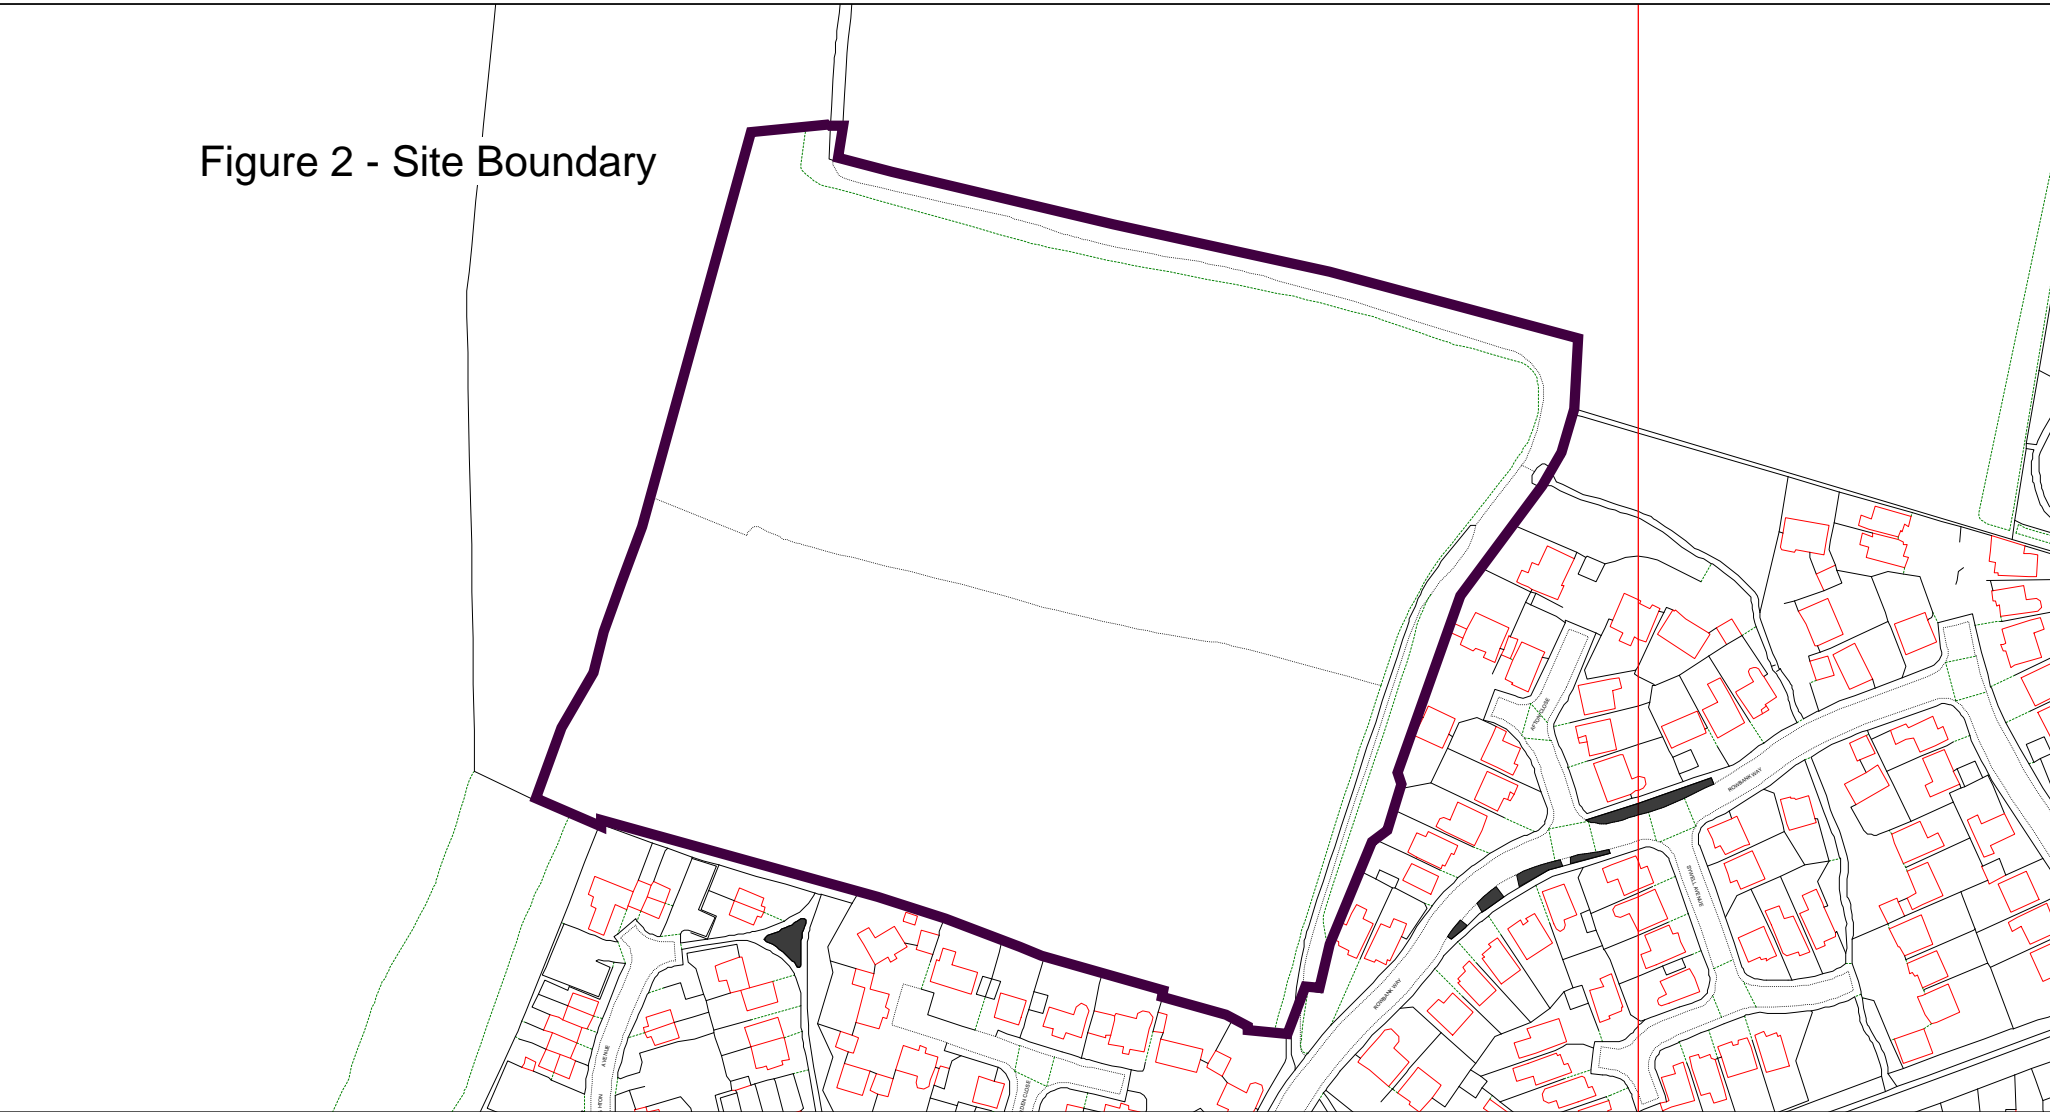

Figure 2 - Site Boundary

Charnwood Borough Council
Council Offices
Southfield Road
Loughborough
Leicestershire
LE11 2TX

www.charnwood.gov.uk