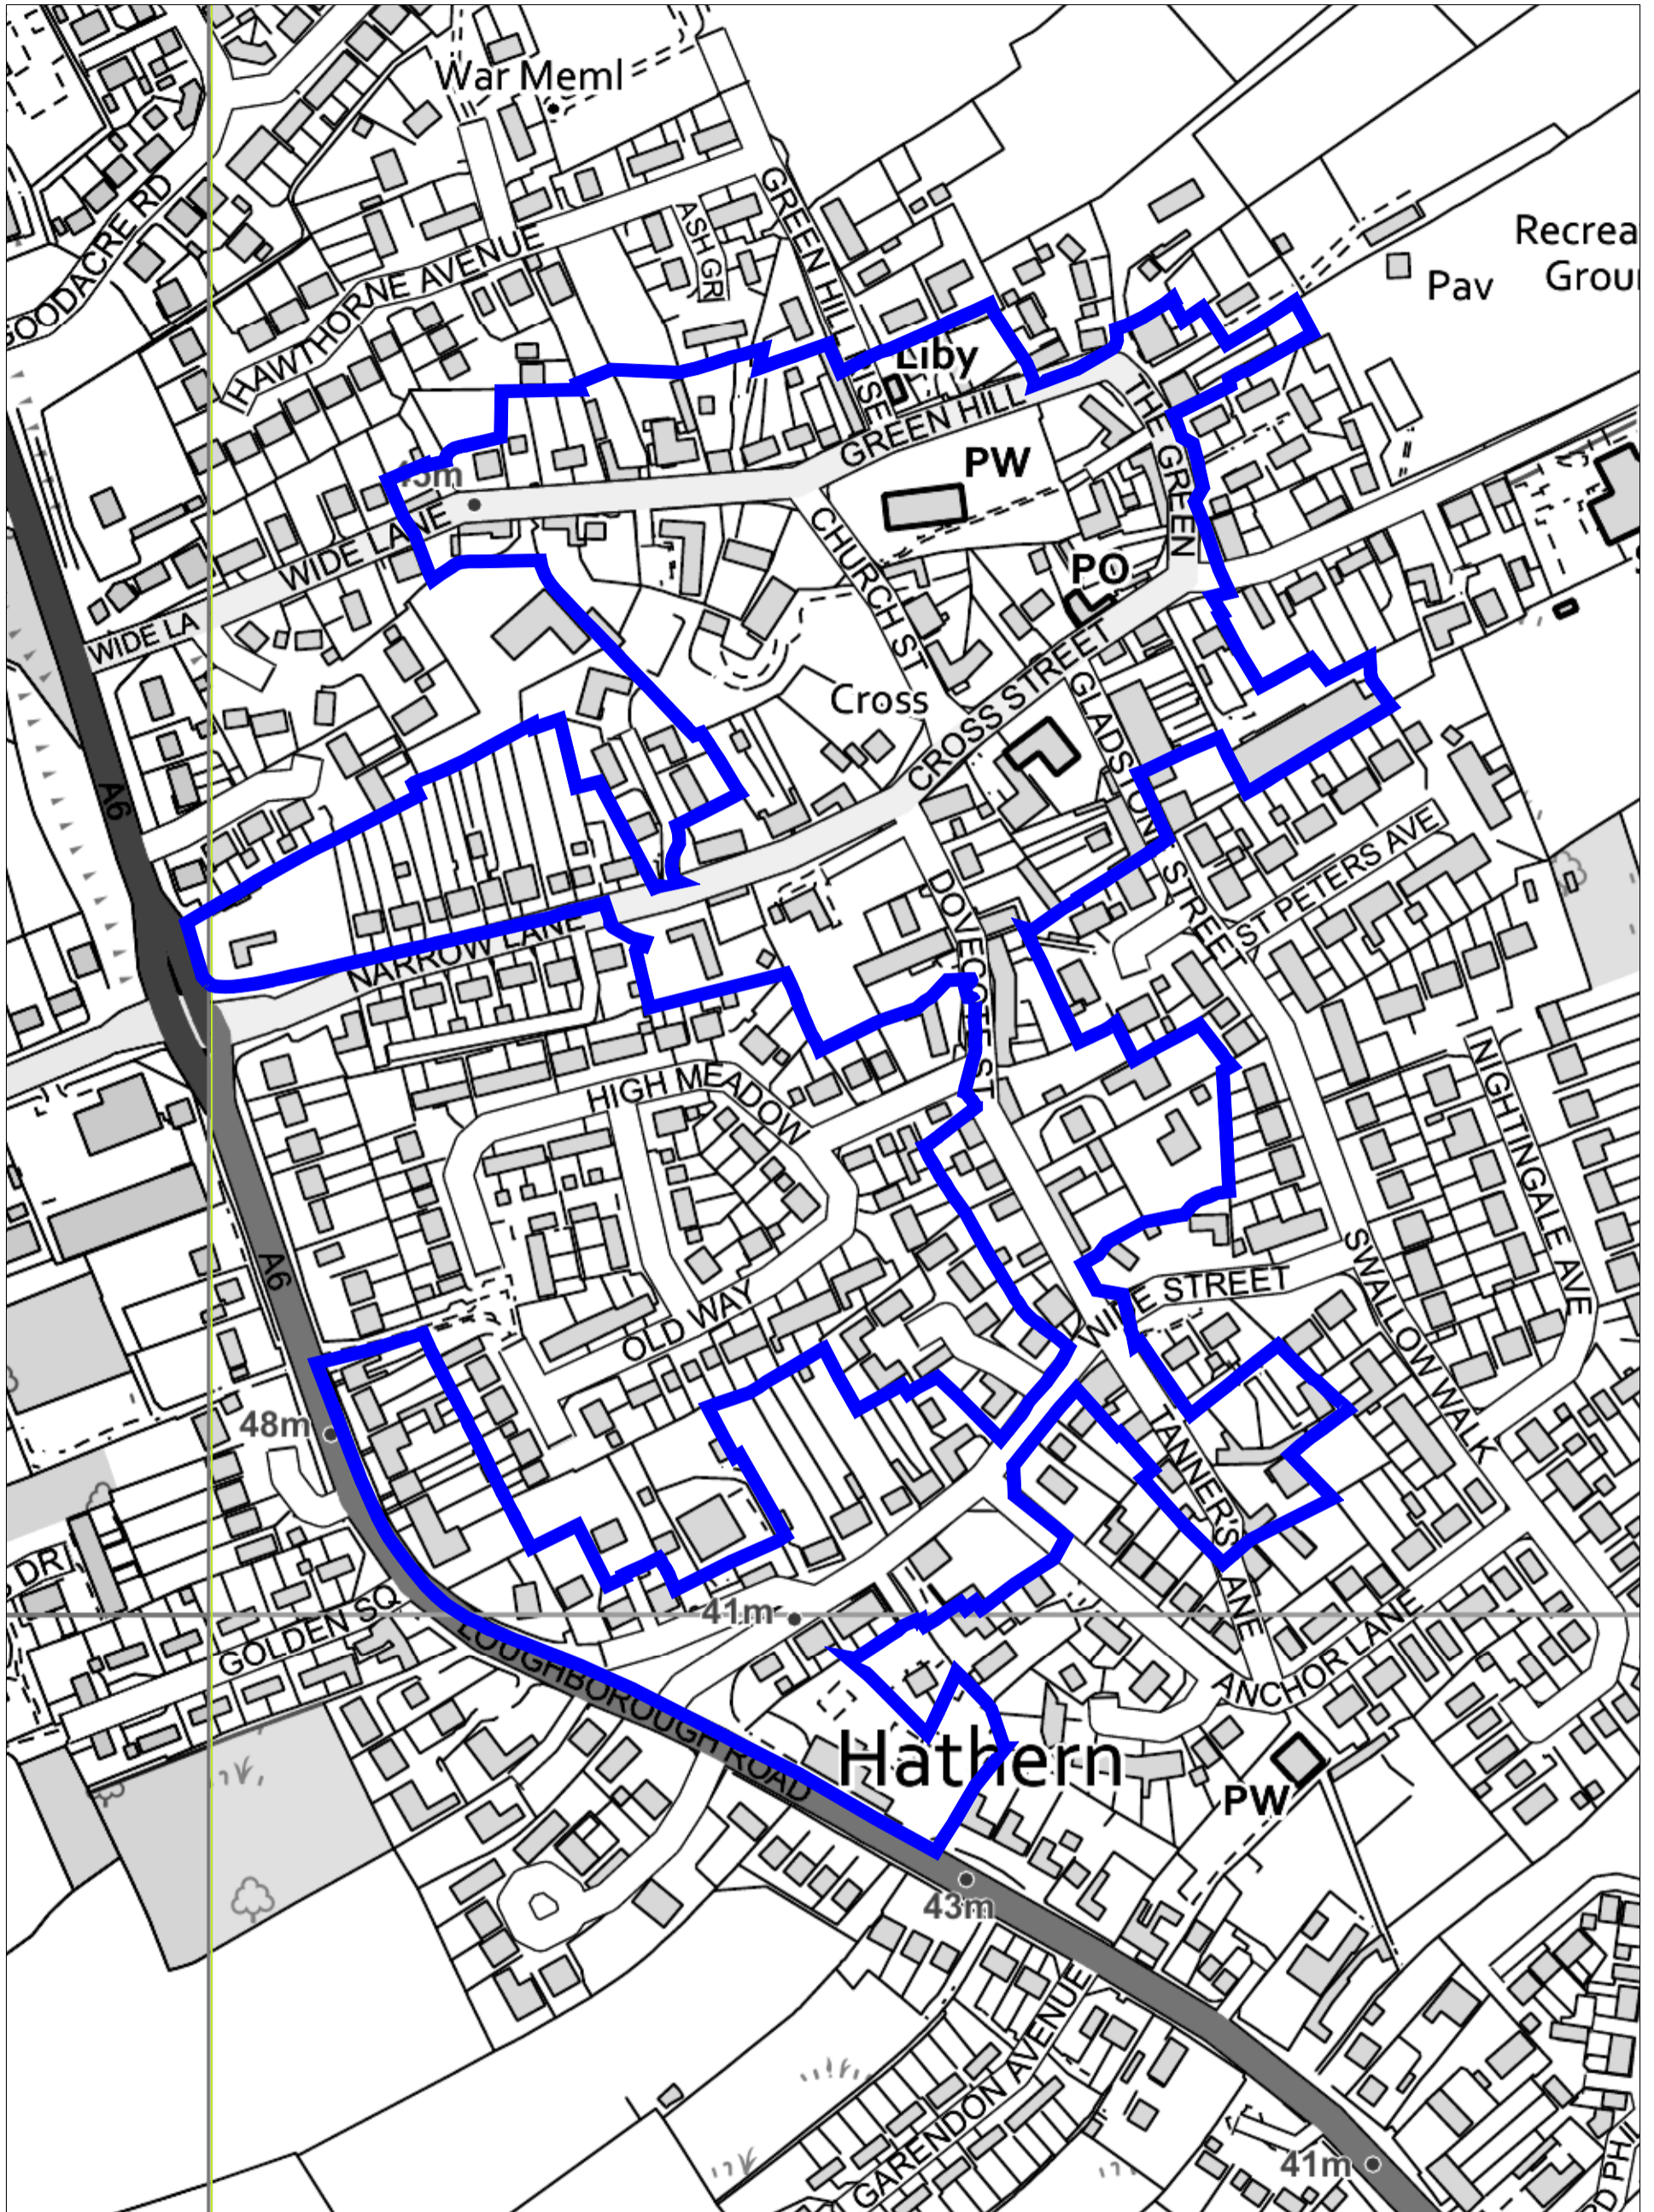

Hathern Conservation Area

Charnwood Borough Council
Southfields
Southfield Road
Loughborough
Leicestershire
LE11 2TN
tel: (01509) 263151
www.charnwood.gov.uk

Scale: 1:2500
Date: 09-04-2019 Time: 09:39:51

This material has been reproduced from Ordnance Survey digital map data with the permission of the Controller of Her Majesty's Stationary Office. Unauthorised reproduction infringes Crown copyright and may lead to prosecution or civil proceedings.
© Crown copyright.

Licence No. 100023558

Any Aerial Photography shown is copyright of UK Perspectives