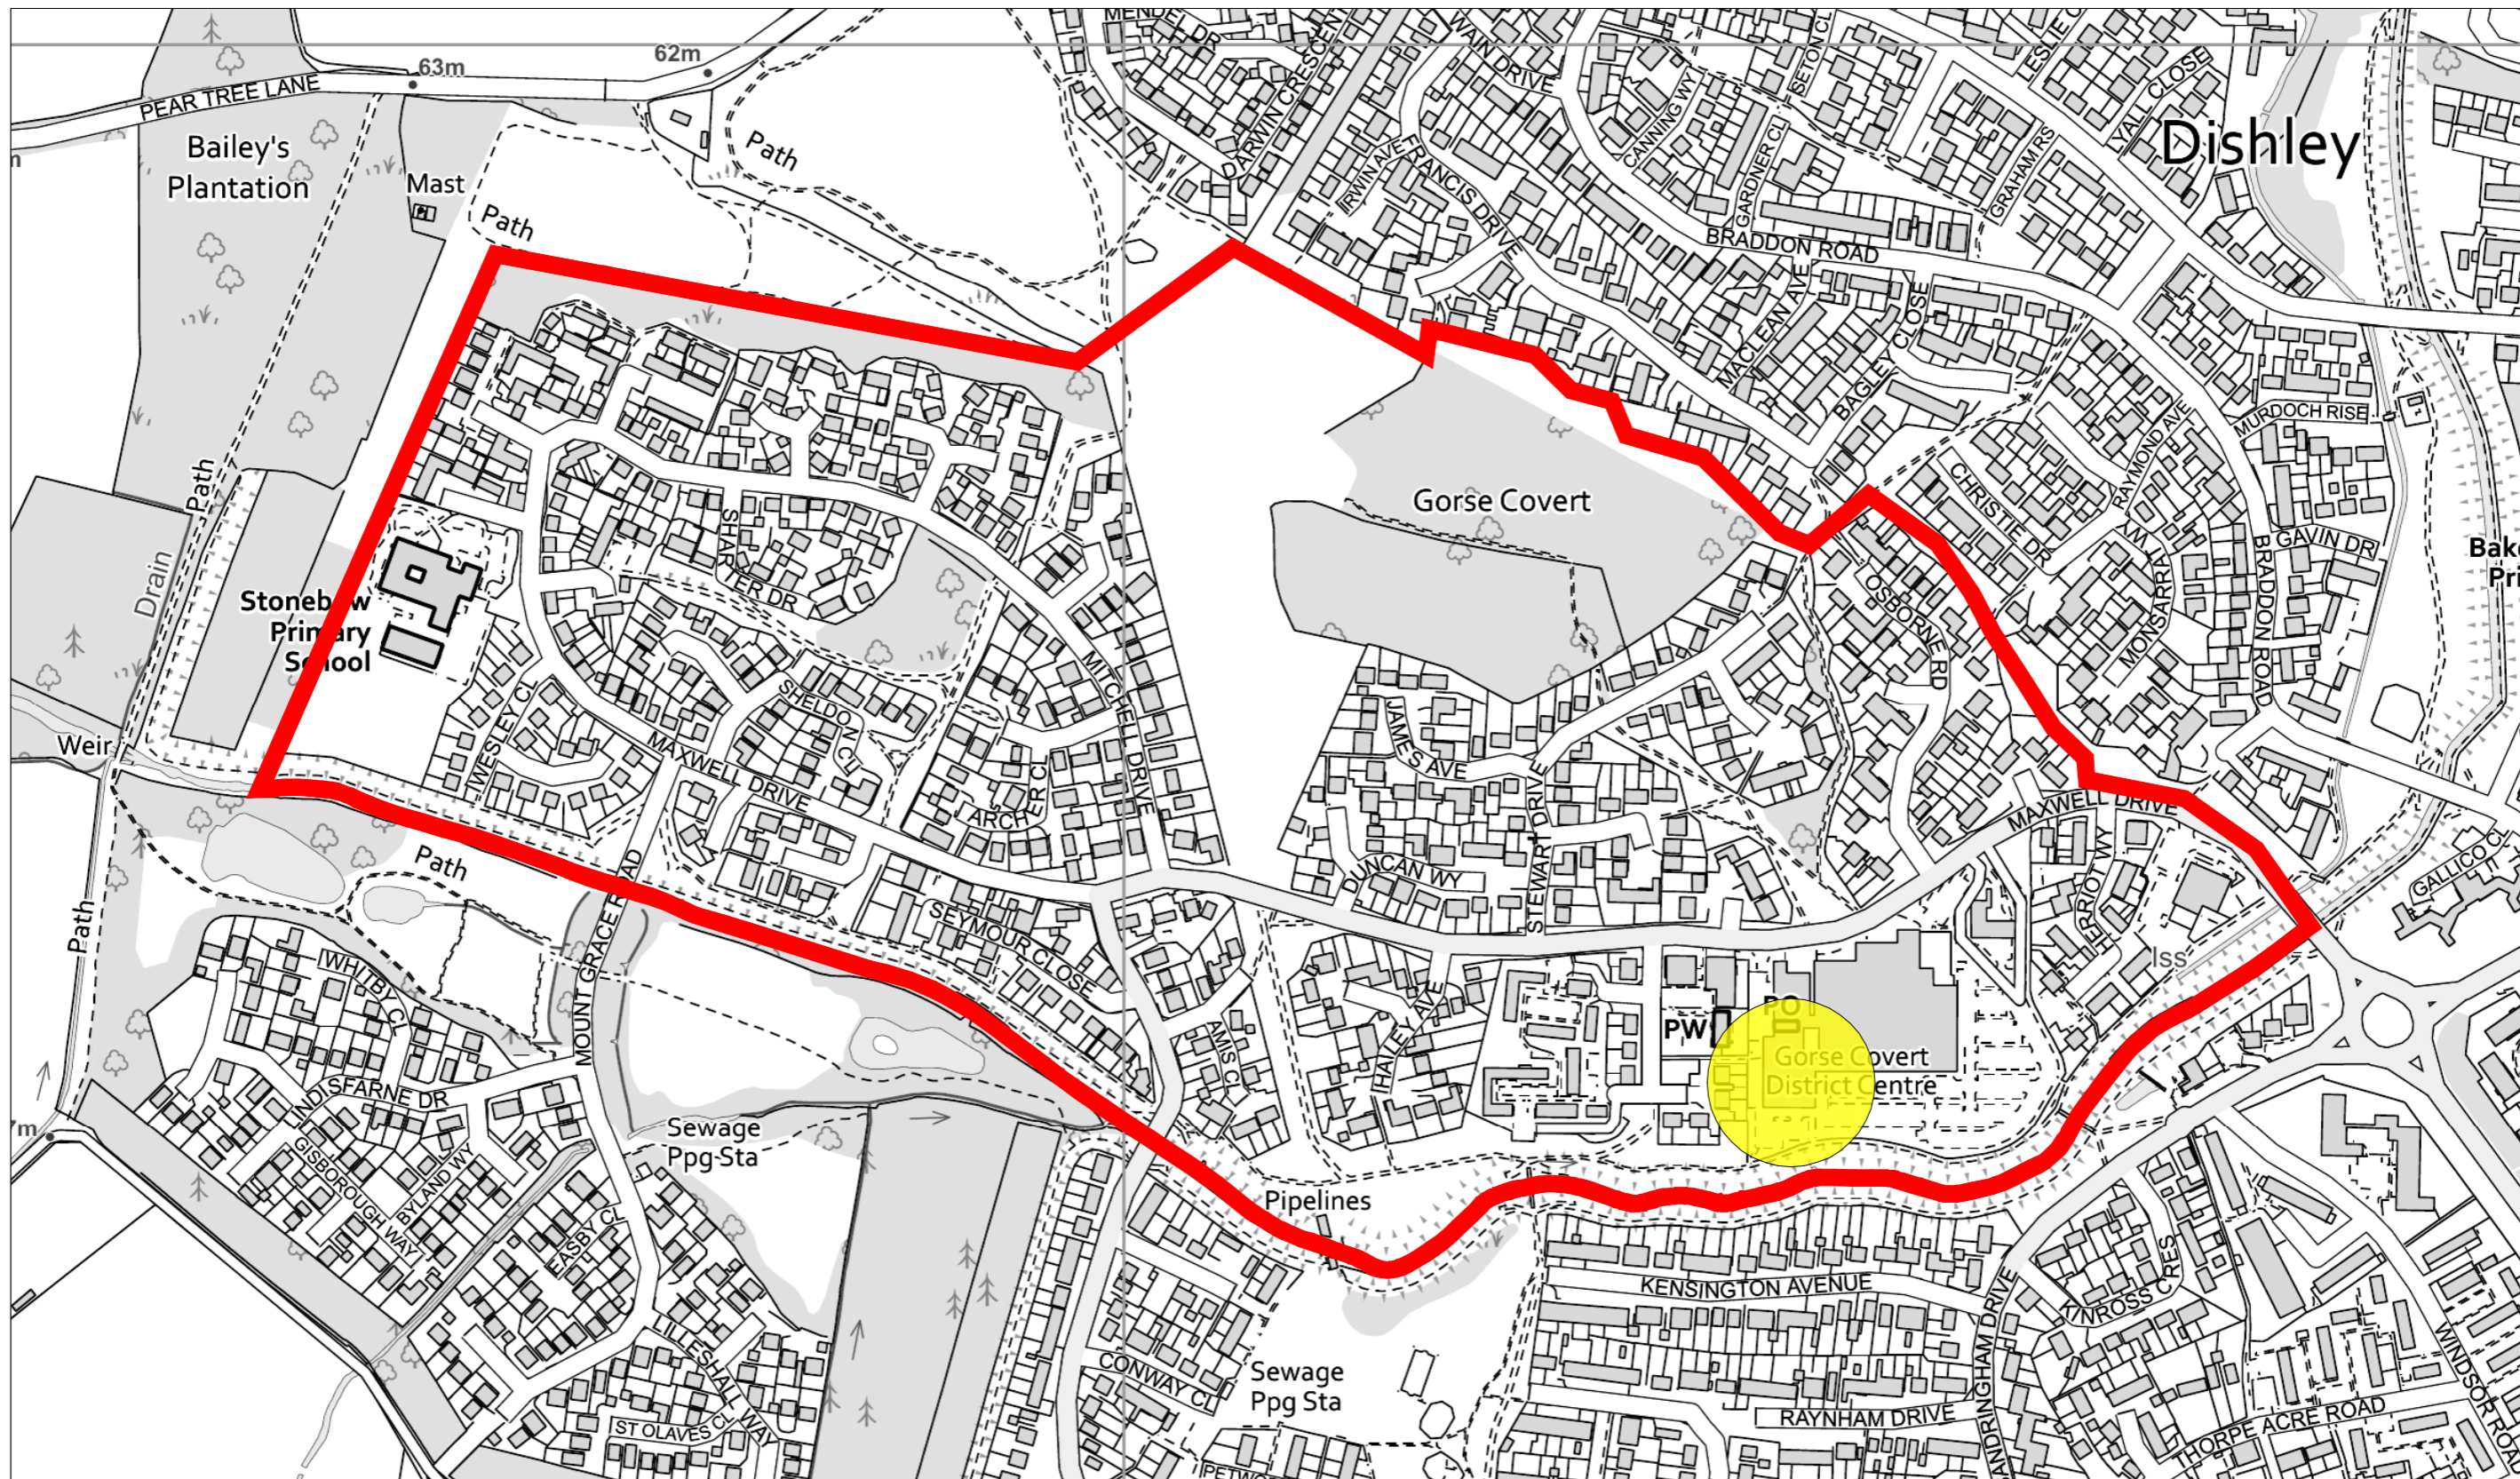

Polling District: Loughborough Dishley & Hathern No. 2

Charnwood Borough Council
Southfields
Southfield Road
Loughborough
Leicestershire
LE11 2TN
tel: (01509) 263151
www.charnwood.gov.uk

Scale: 1:4000
Date: 18-01-2019 Time: 09:07:15

Licence No. 100023558

Any Aerial Photography shown is copyright of UK Perspectives