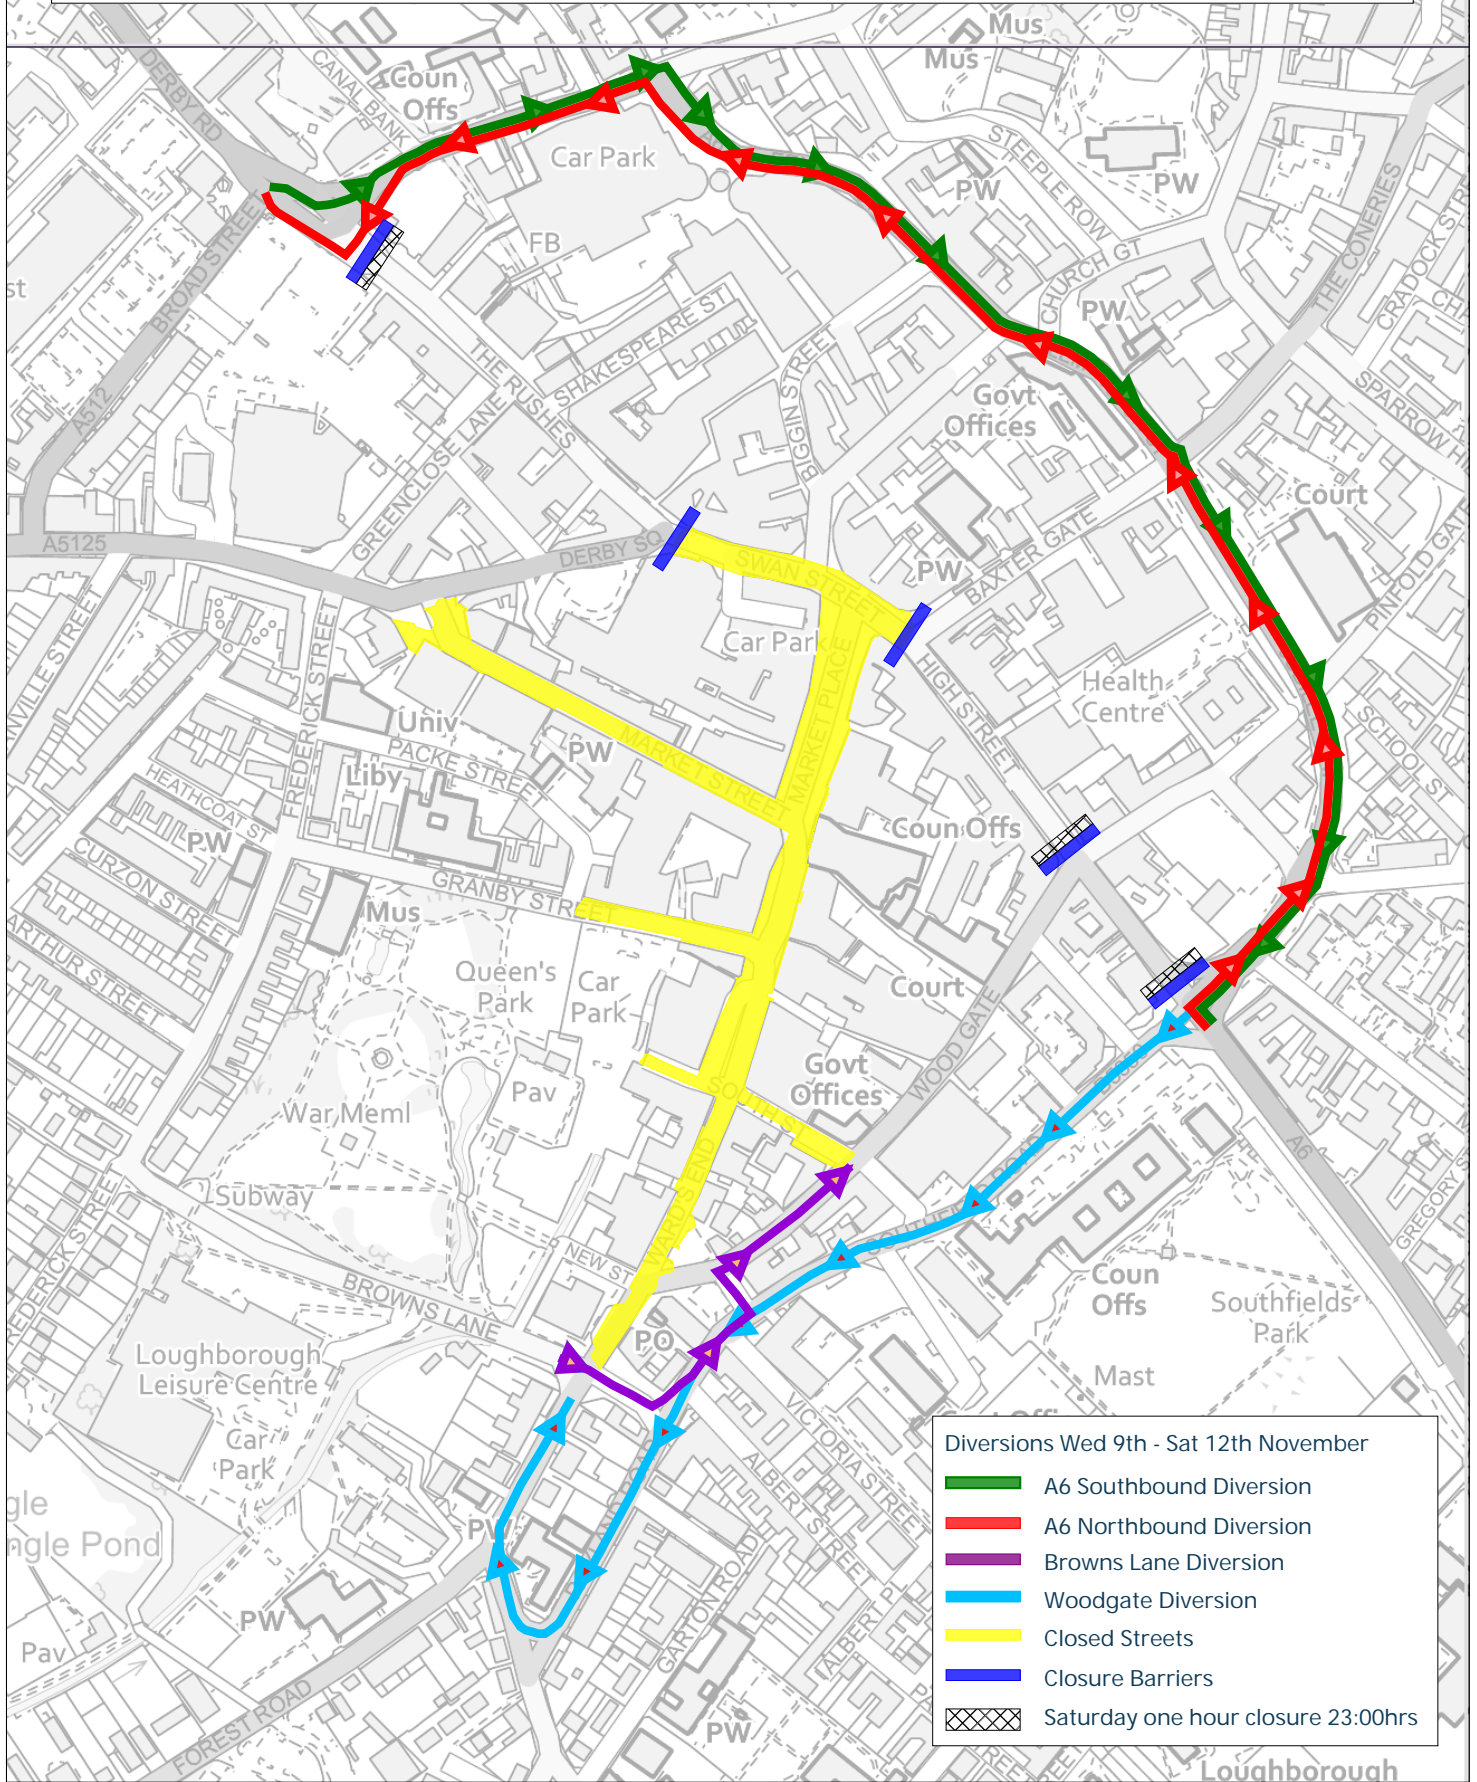

Loughborough Fair Street Diversions - Wed 9th - Sat 12th November

Charnwood Borough Council
Council Offices
Southfield Road
Loughborough
Leicestershire
LE11 2TX

www.charnwood.gov.uk

Scale: 1:4500

Date: 19-10-2022 Time: 15:16:56

Licence No. 100023558

Any Aerial Photography shown is copyright of UK Perspectives