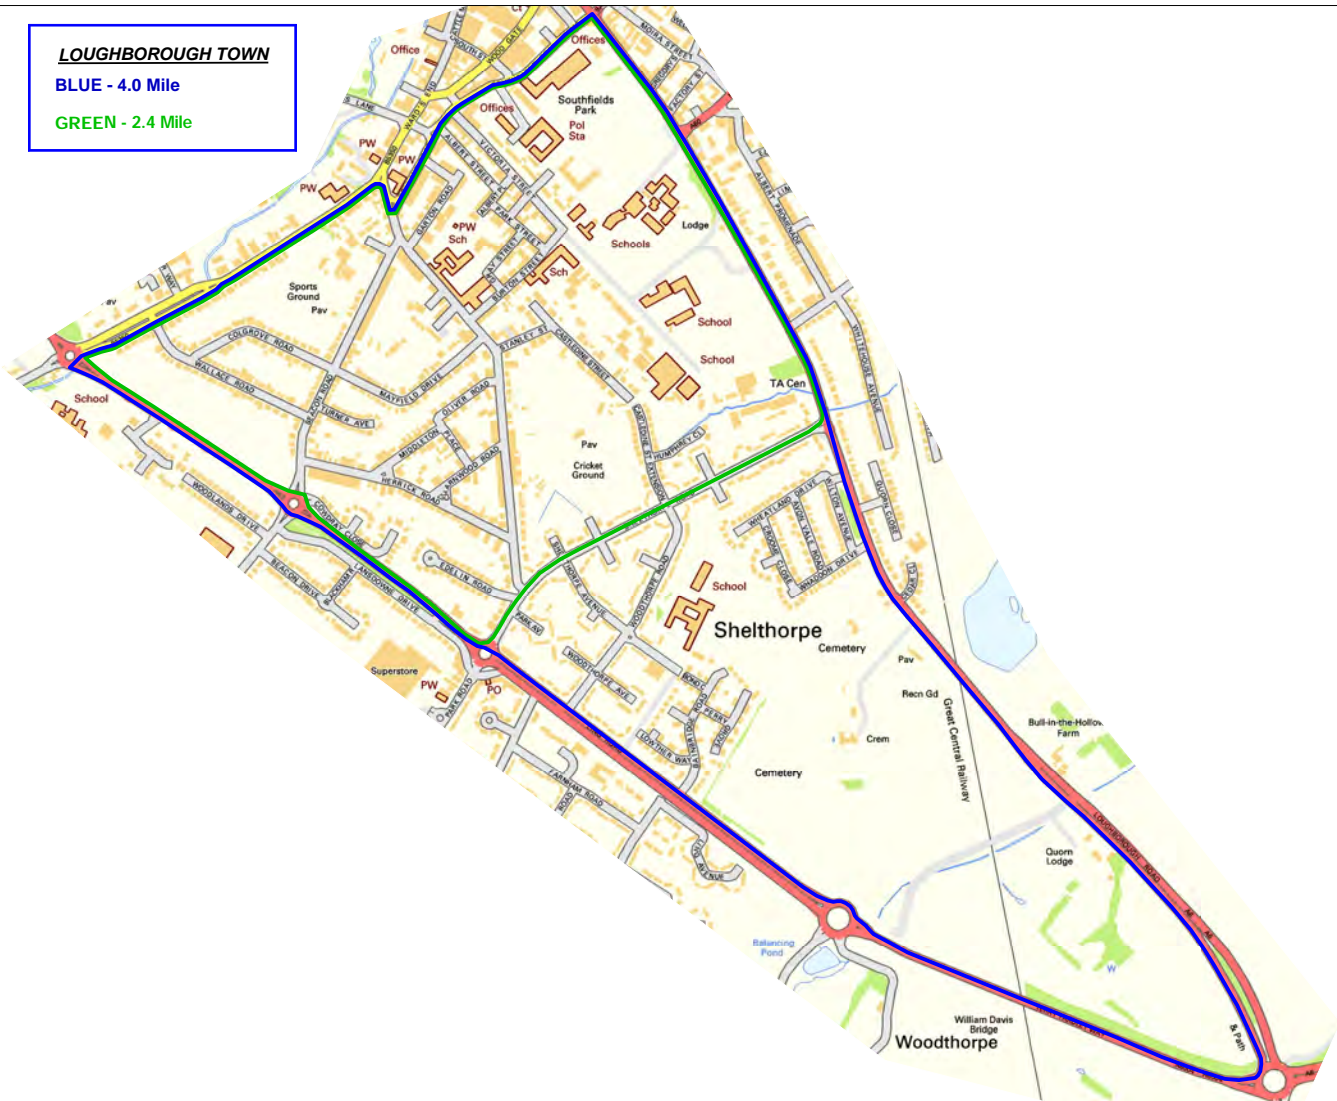

LOUGHBOROUGH TOWN
BLUE - 4.0 Mile
GREEN - 2.4 Mile

Charnwood Borough Council
 Southfields
 Southfield Road
 Loughborough
 Leicestershire
 LE11 2TN
 tel: (01509) 263151
 www.charnwood.gov.uk

Scale: 1:15000
 Date: 16-02-2012 Time: 11:48:49
 This material has been reproduced from Ordnance Survey digital map data with the permission of the Controller of Her Majesty's Stationary Office. Unauthorised reproduction infringes Crown copyright and may lead to prosecution or civil proceedings. © Crown copyright.
 Licence No. 100023558
 Any Aerial Photography shown is copyright of UK Perspectives