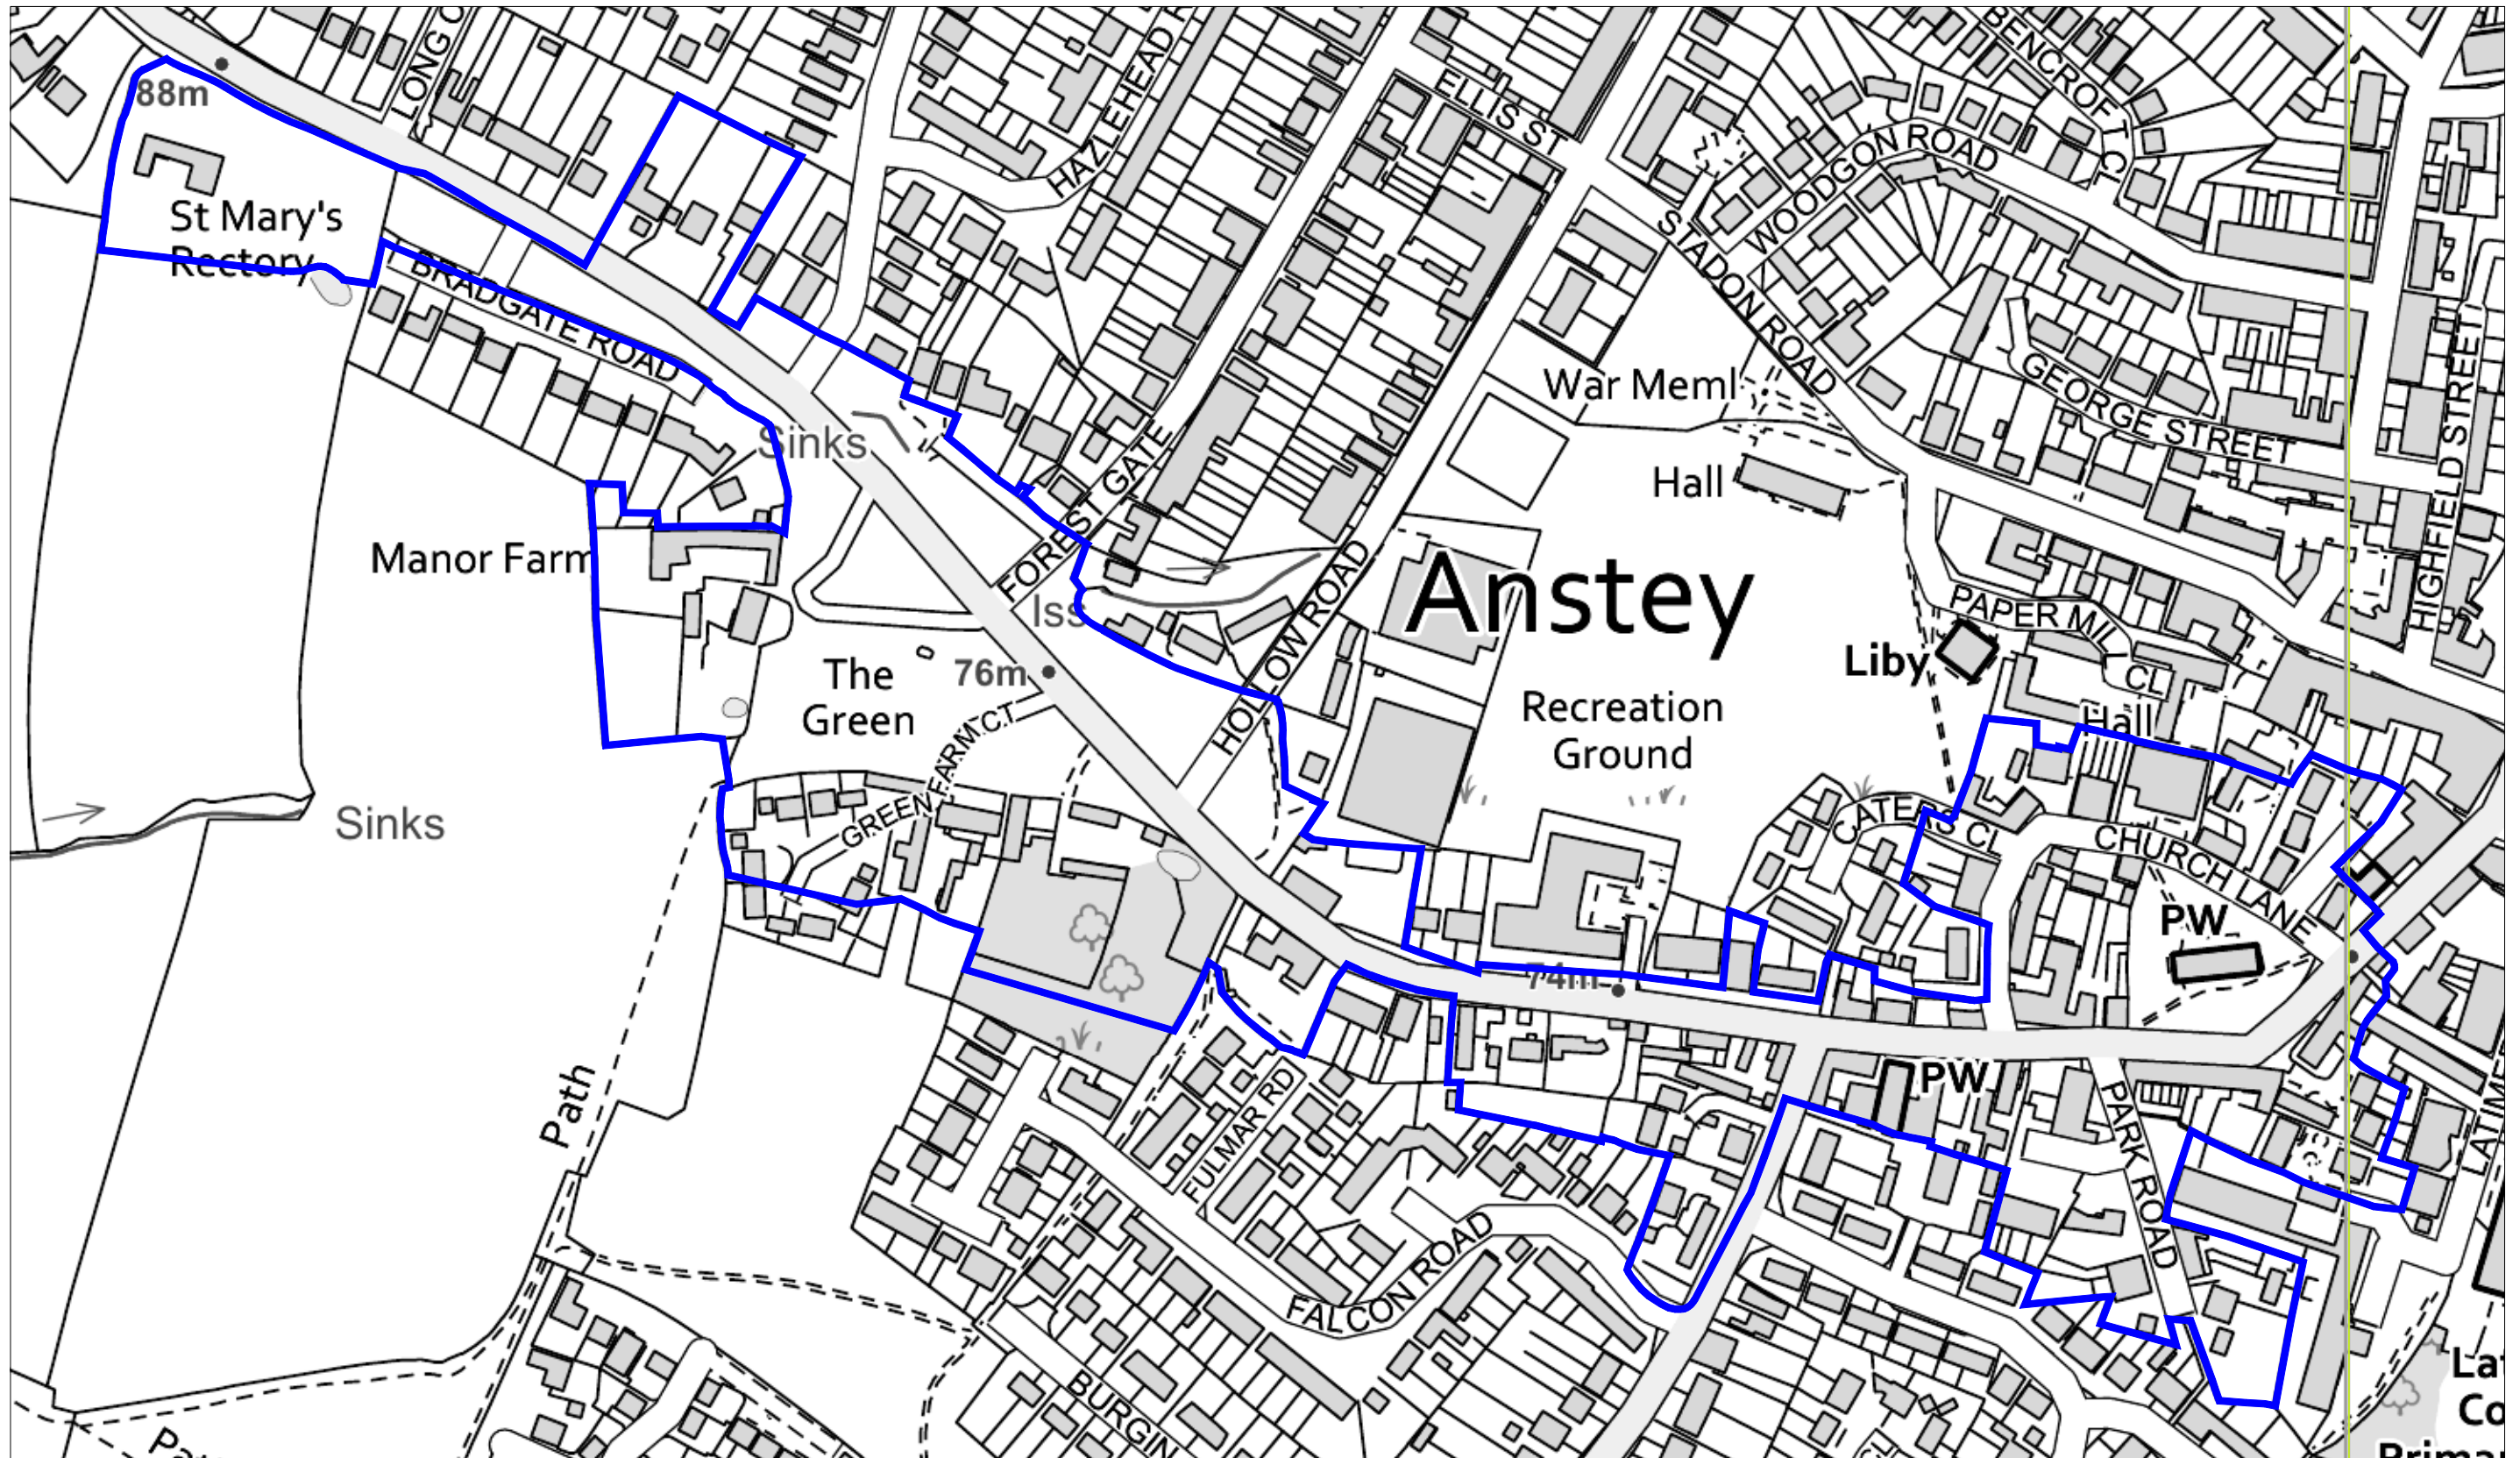

Anstey Conservation Area

Charnwood Borough Council
Southfields
Southfield Road
Loughborough
Leicestershire
LE11 2TN
tel: (01509) 263151
www.charnwood.gov.uk

Scale: 1:2500
Date: 11-04-2019 Time: 08:14:10

This material has been reproduced from Ordnance Survey digital map data with the permission of the Controller of Her Majesty's Stationary Office. Unauthorised reproduction infringes Crown copyright and may lead to prosecution or civil proceedings. © Crown copyright.