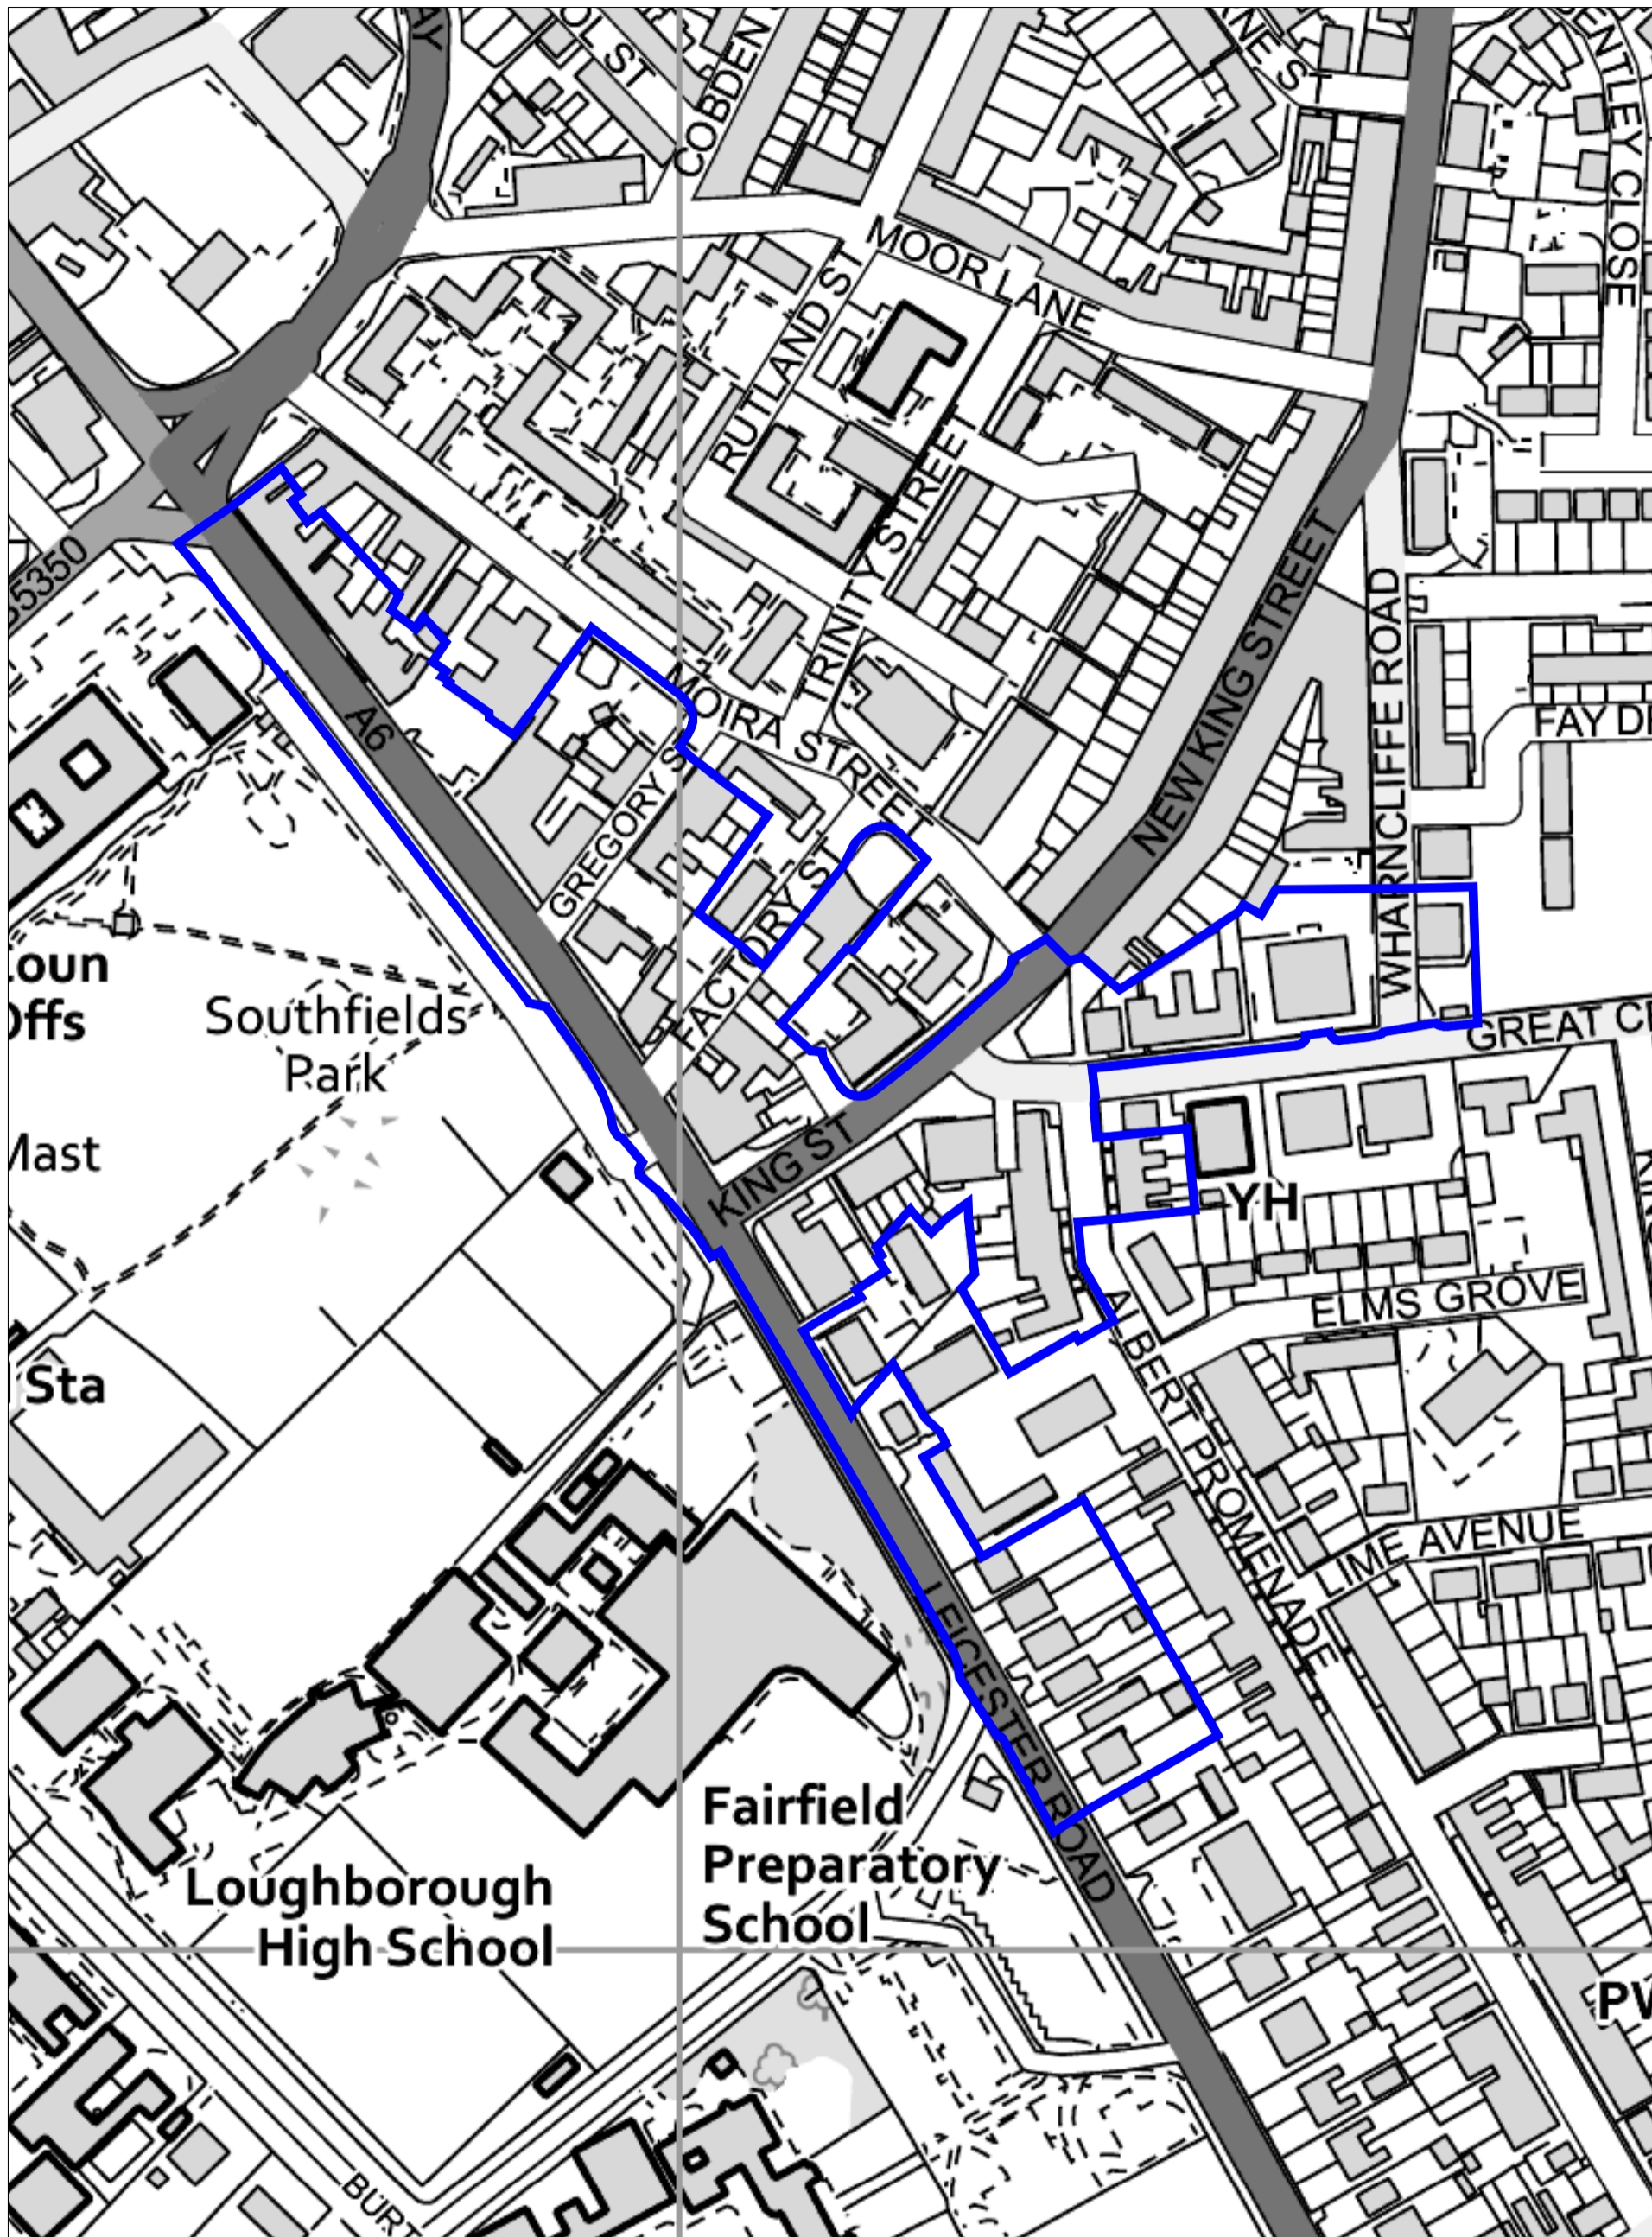

Loughborough - Leicester Road Conservation Area

Charnwood Borough Council
Southfields
Southfield Road
Loughborough
Leicestershire
LE11 2TN
tel: (01509) 263151
www.charnwood.gov.uk

Scale: 1:2000
Date: 11-04-2019 Time: 08:43:12
This material has been reproduced from Ordnance Survey digital map data with the permission of the Controller of Her Majesty's Stationary Office. Unauthorised reproduction infringes Crown copyright and may lead to prosecution or civil proceedings. © Crown copyright.
Licence No. 100023558
Any Aerial Photography shown is copyright of UK Perspectives