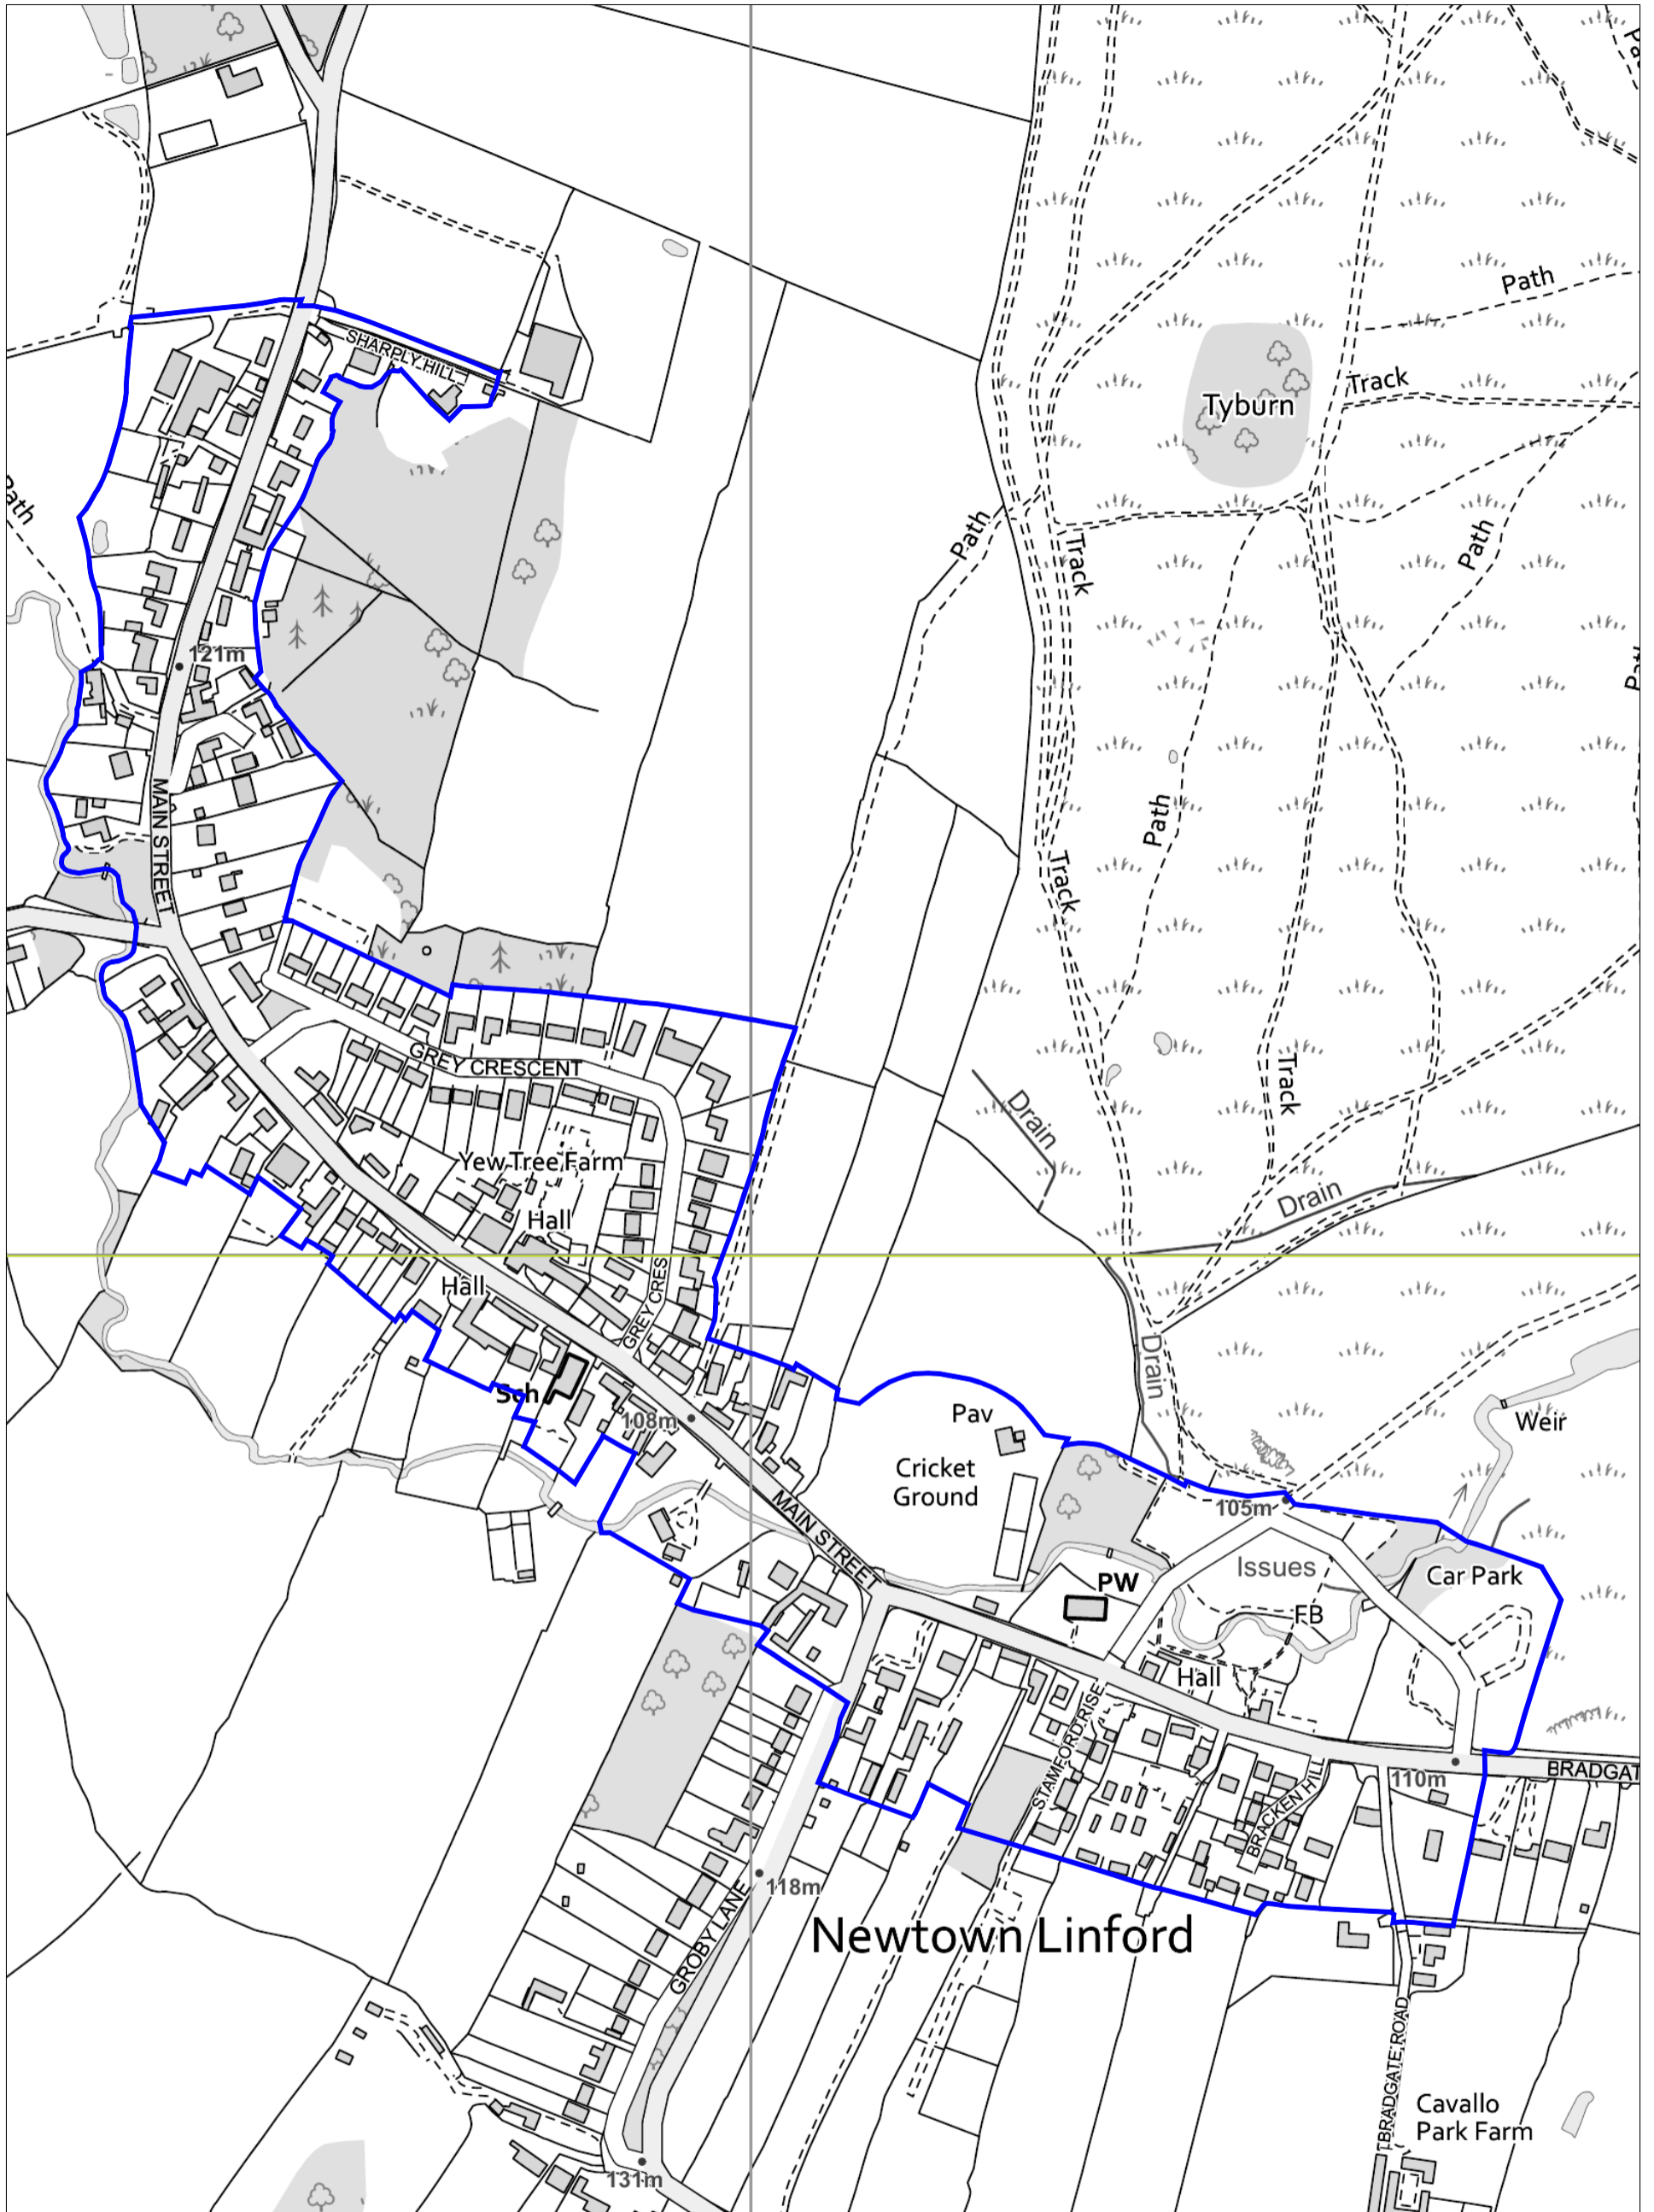

Newtown Linford - Conservation Area

Charnwood Borough Council
 Southfields
 Southfield Road
 Loughborough
 Leicestershire
 LE11 2TN
 tel: (01509) 263151
 www.charnwood.gov.uk

Scale: 1:4000
 Date: 11-04-2019 Time: 08:59:19

This material has been reproduced from Ordnance Survey digital map data with the permission of the Controller of Her Majesty's Stationary Office. Unauthorised reproduction infringes Crown copyright and may lead to prosecution or civil proceedings. © Crown copyright.

Licence No. 100023558

Any Aerial Photography shown is copyright of UK Perspectives