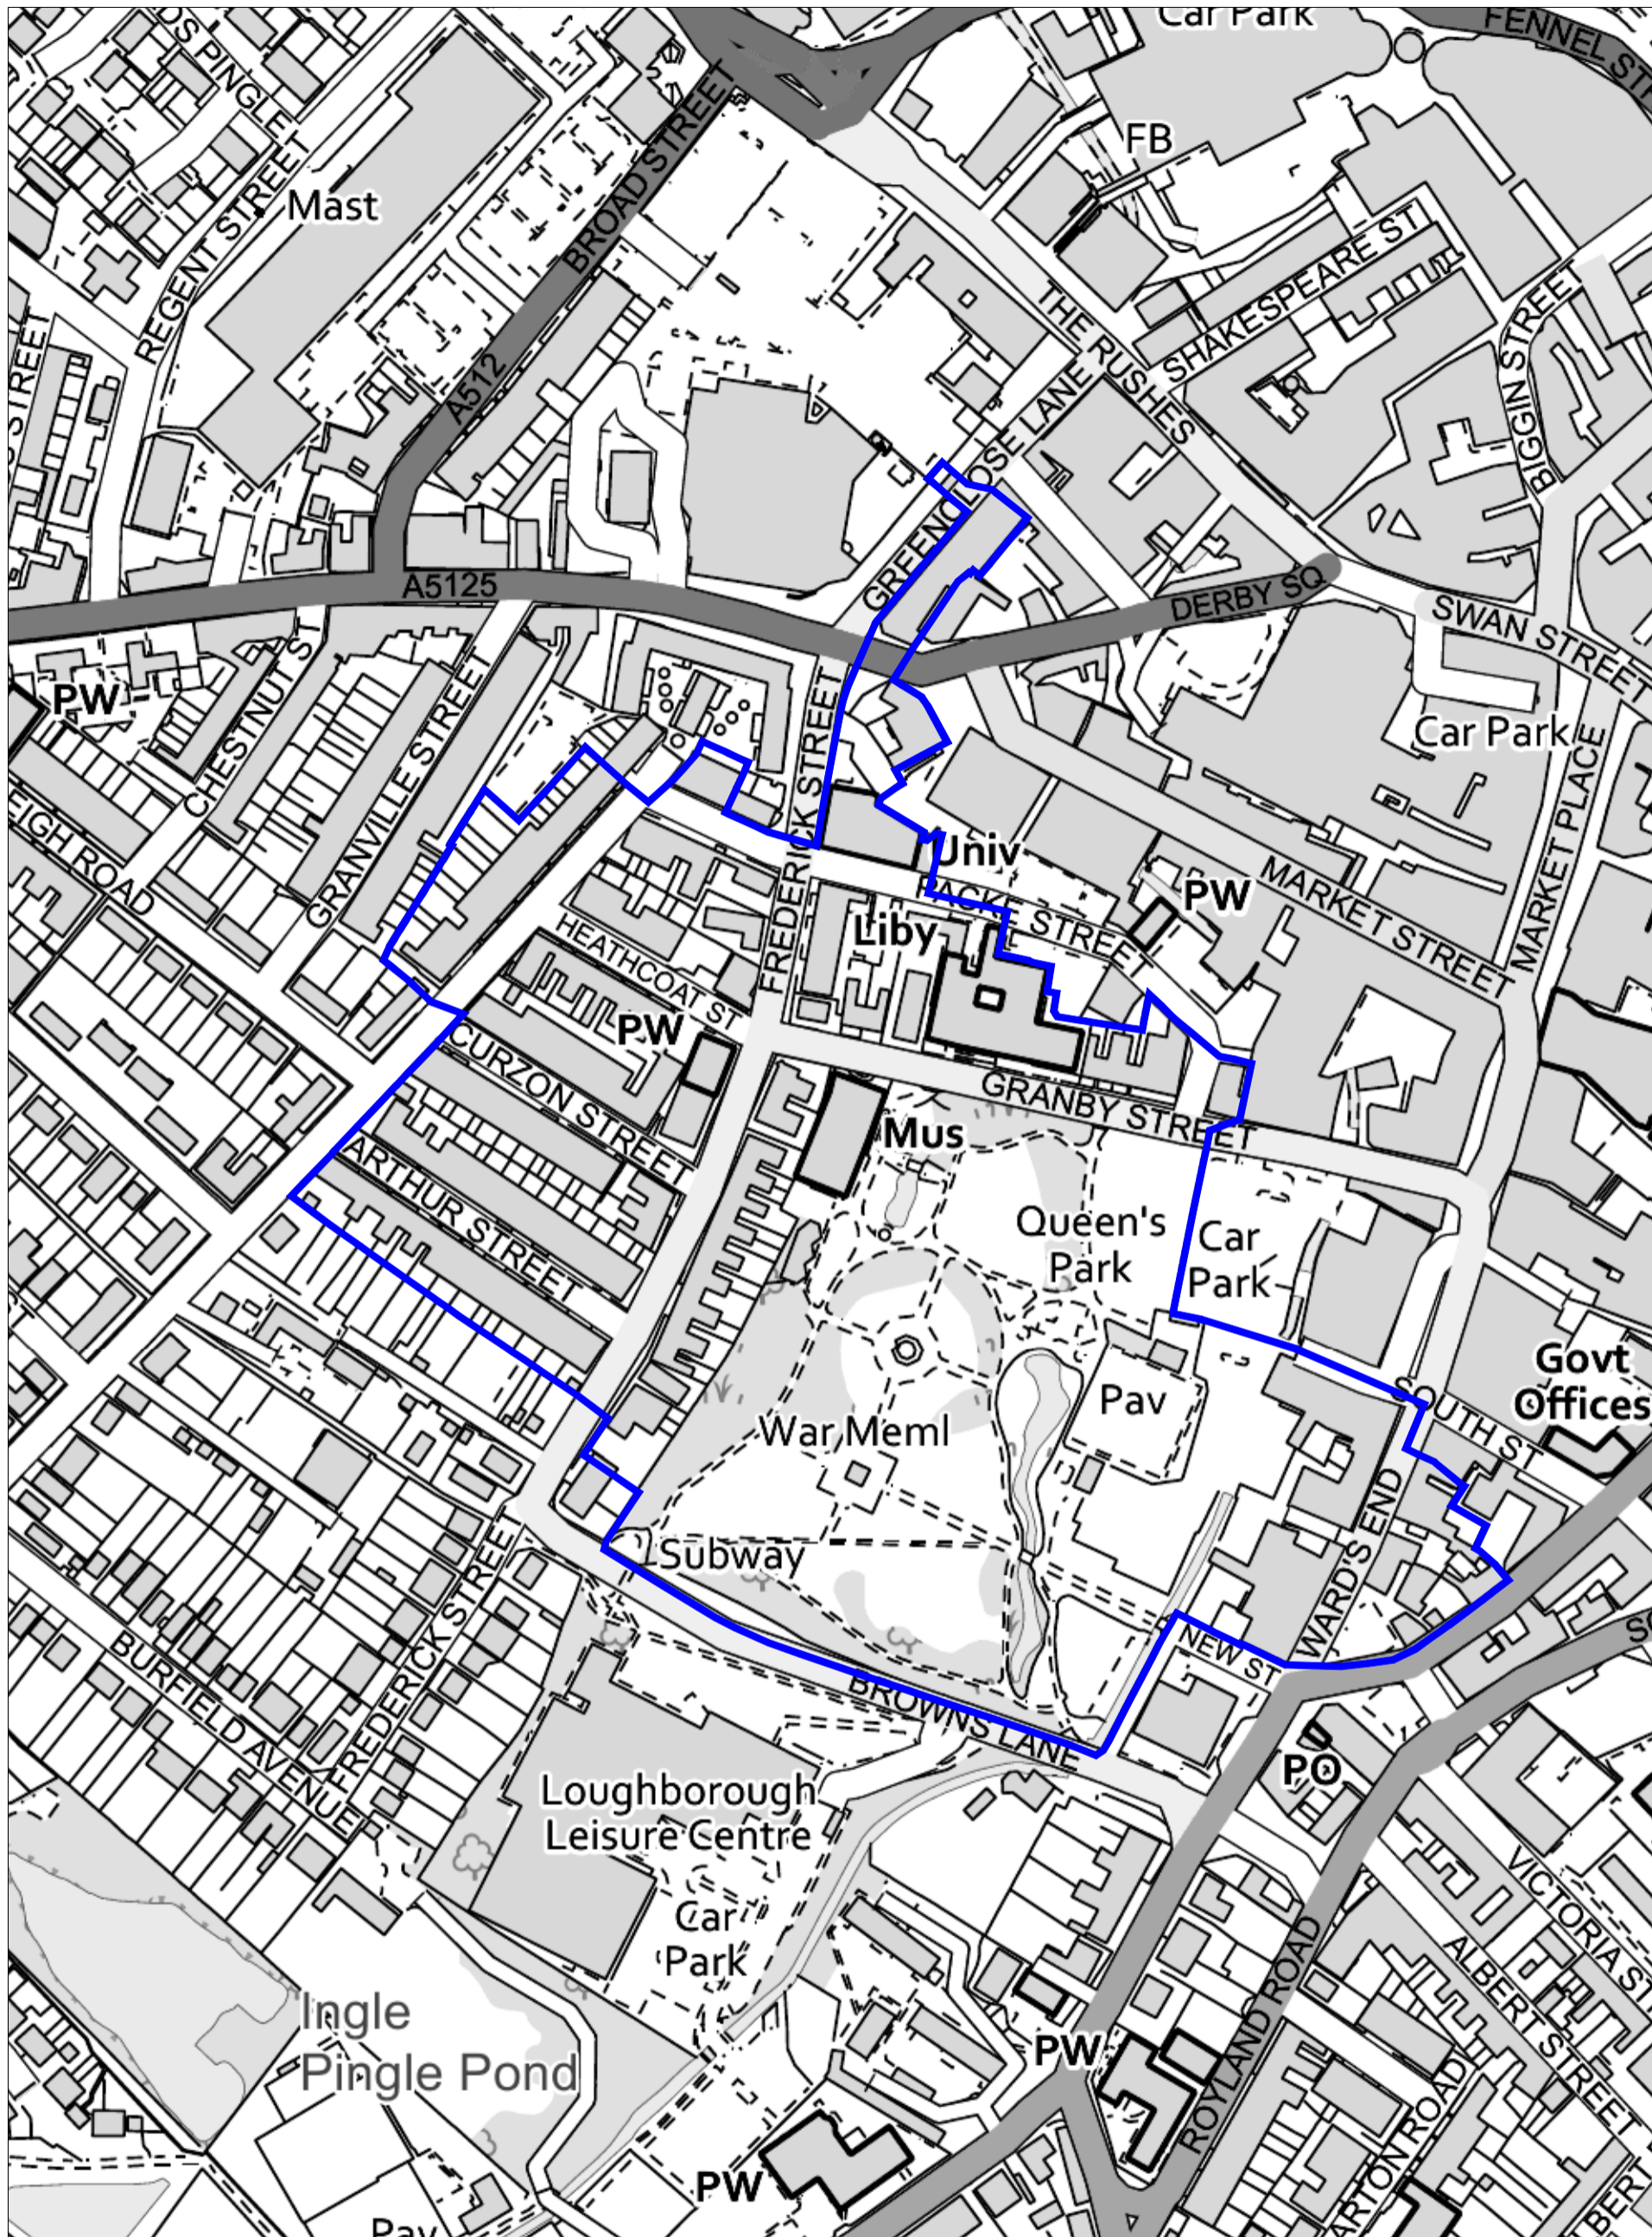

Loughborough - Queens Park Conservation Area

Charnwood Borough Council
Southfields
Southfield Road
Loughborough
Leicestershire
LE11 2TN
tel: (01509) 263151
www.charnwood.gov.uk

Scale: 1:2500
Date: 11-04-2019 Time: 08:54:09

Licence No. 100023558

Any Aerial Photography shown is copyright of UK Perspectives