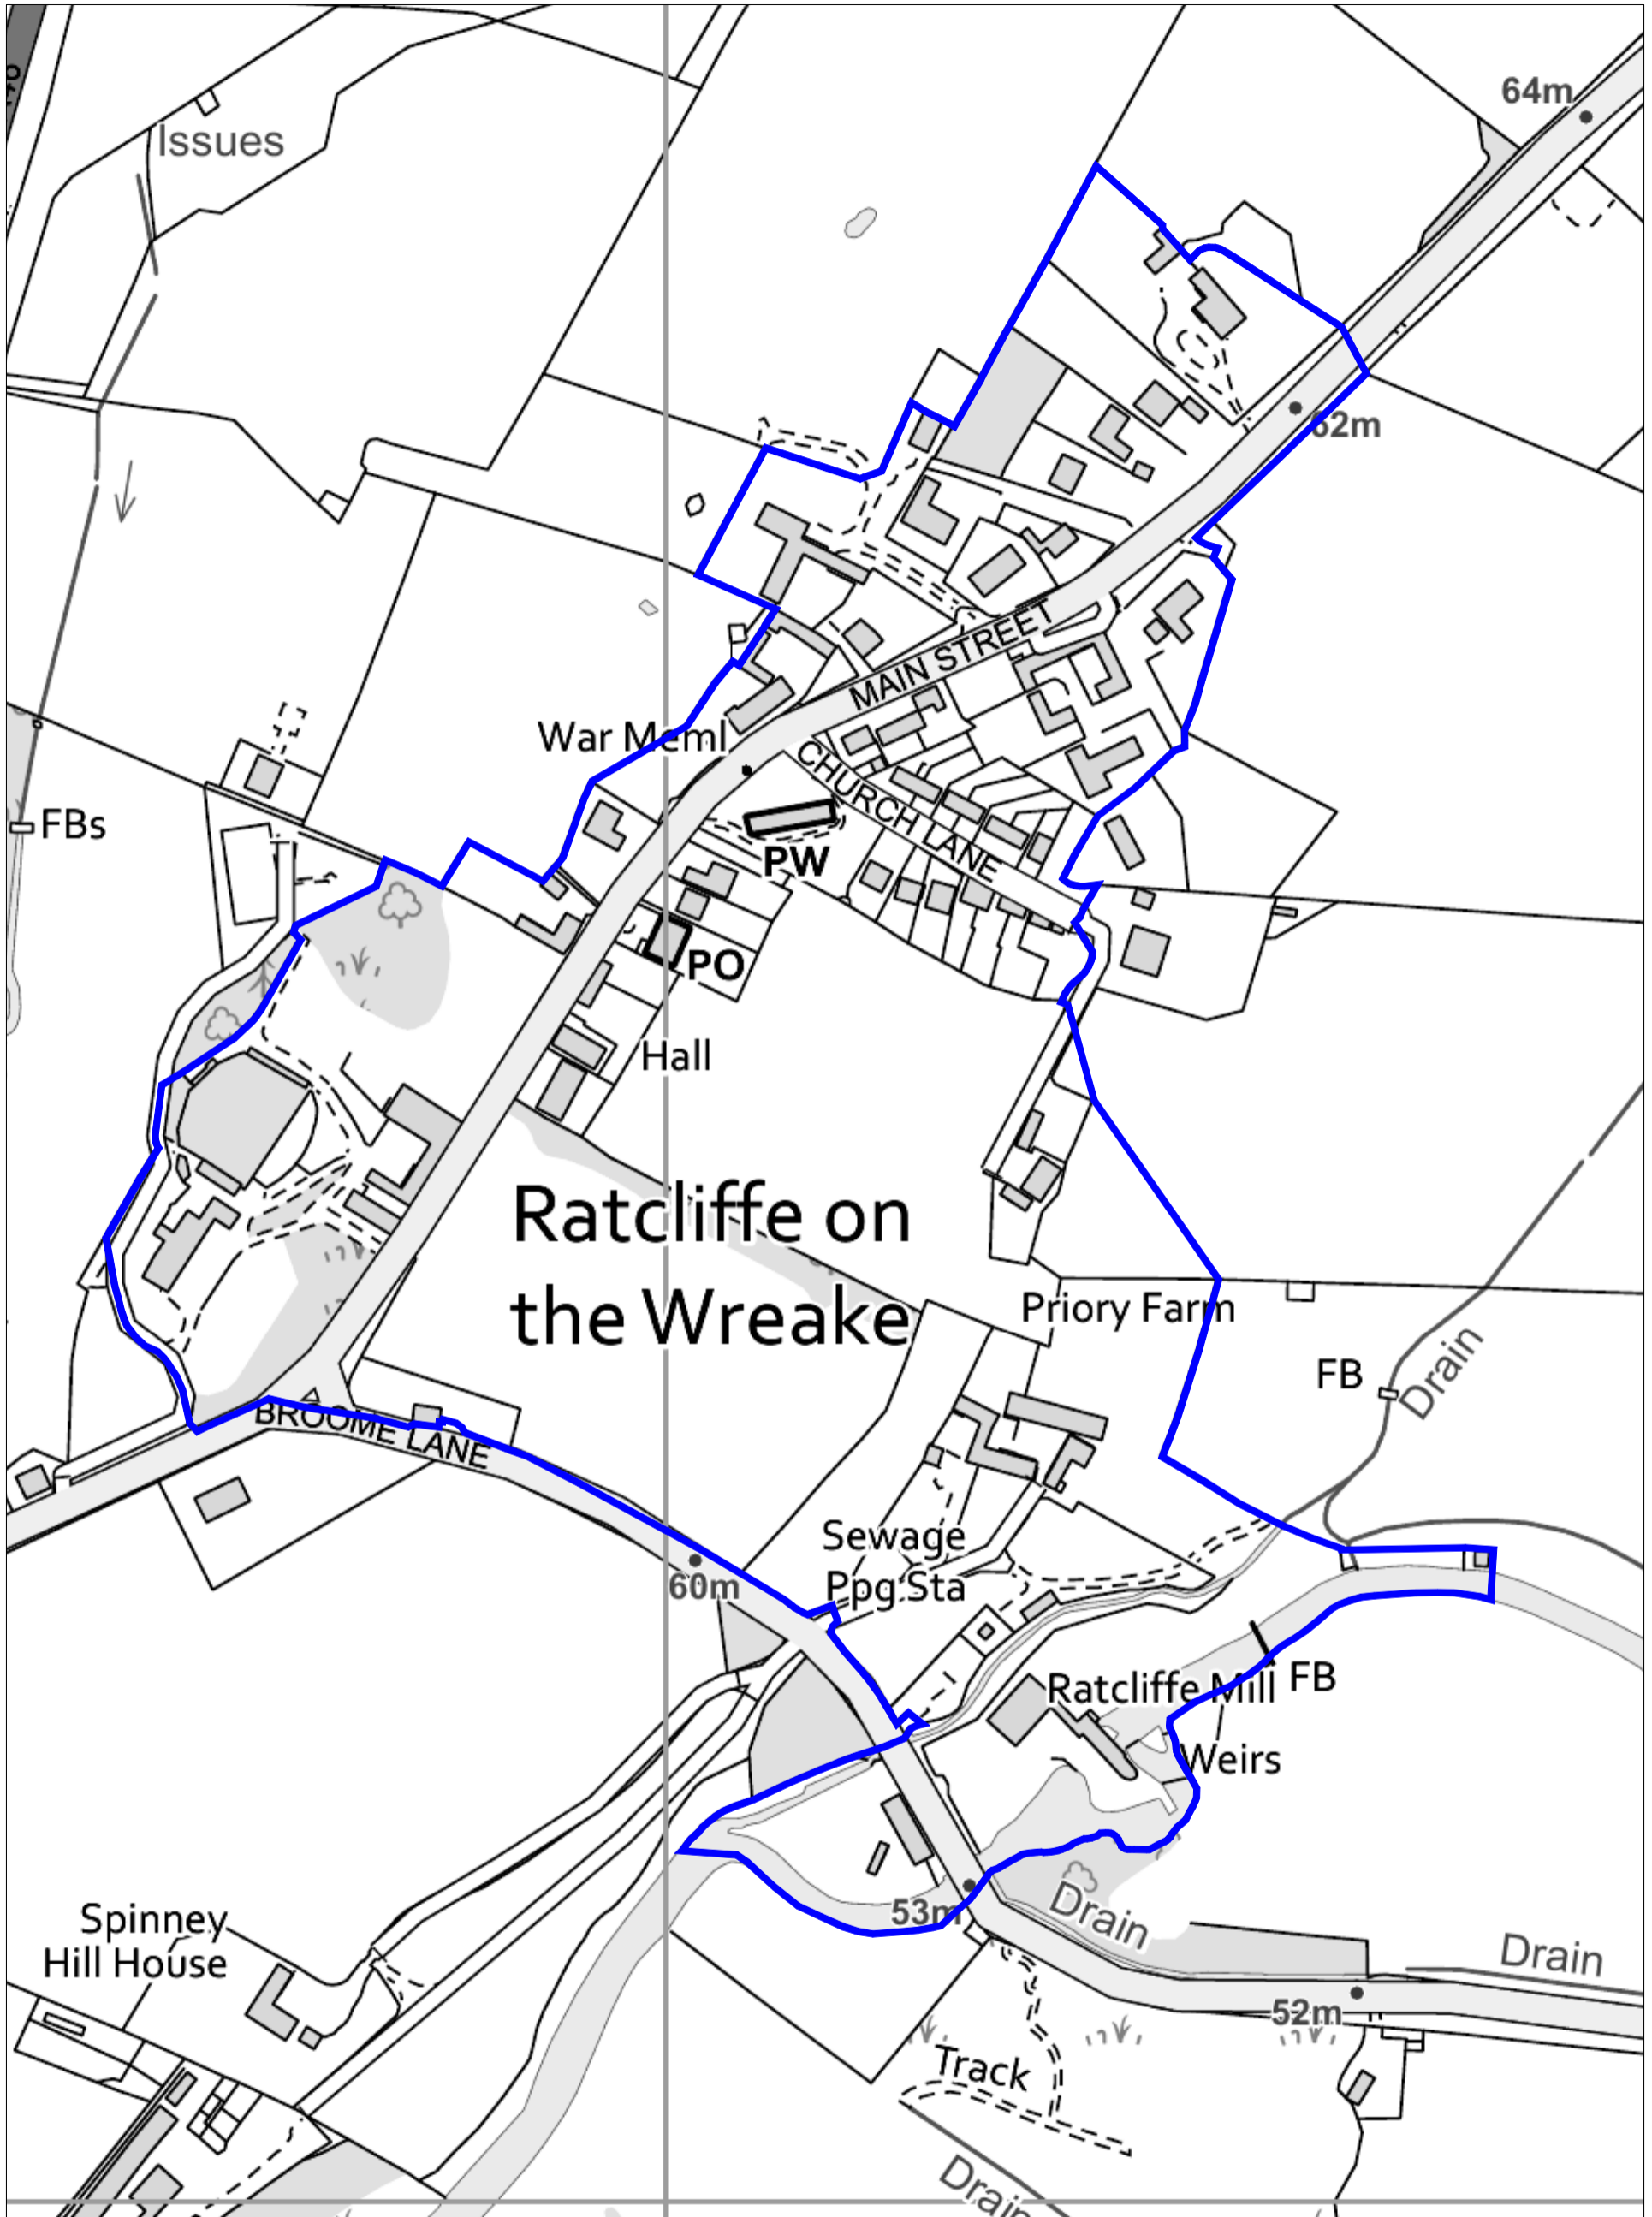

Ratcliffe on the Wreake - Conservation Area

Charnwood Borough Council  
Southfields  
Southfield Road  
Loughborough  
Leicestershire  
LE11 2TN  
tel: (01509) 263151  
www.charnwood.gov.uk

Scale: 1:2500  
Date: 11-04-2019 Time: 09:02:19  
This material has been reproduced from Ordnance Survey digital map data with the permission of the Controller of Her Majesty's Stationary Office. Unauthorised reproduction infringes Crown copyright and may lead to prosecution or civil proceedings.  
© Crown copyright.  
Licence No. 100023558  
Any Aerial Photography shown is copyright of UK Perspectives