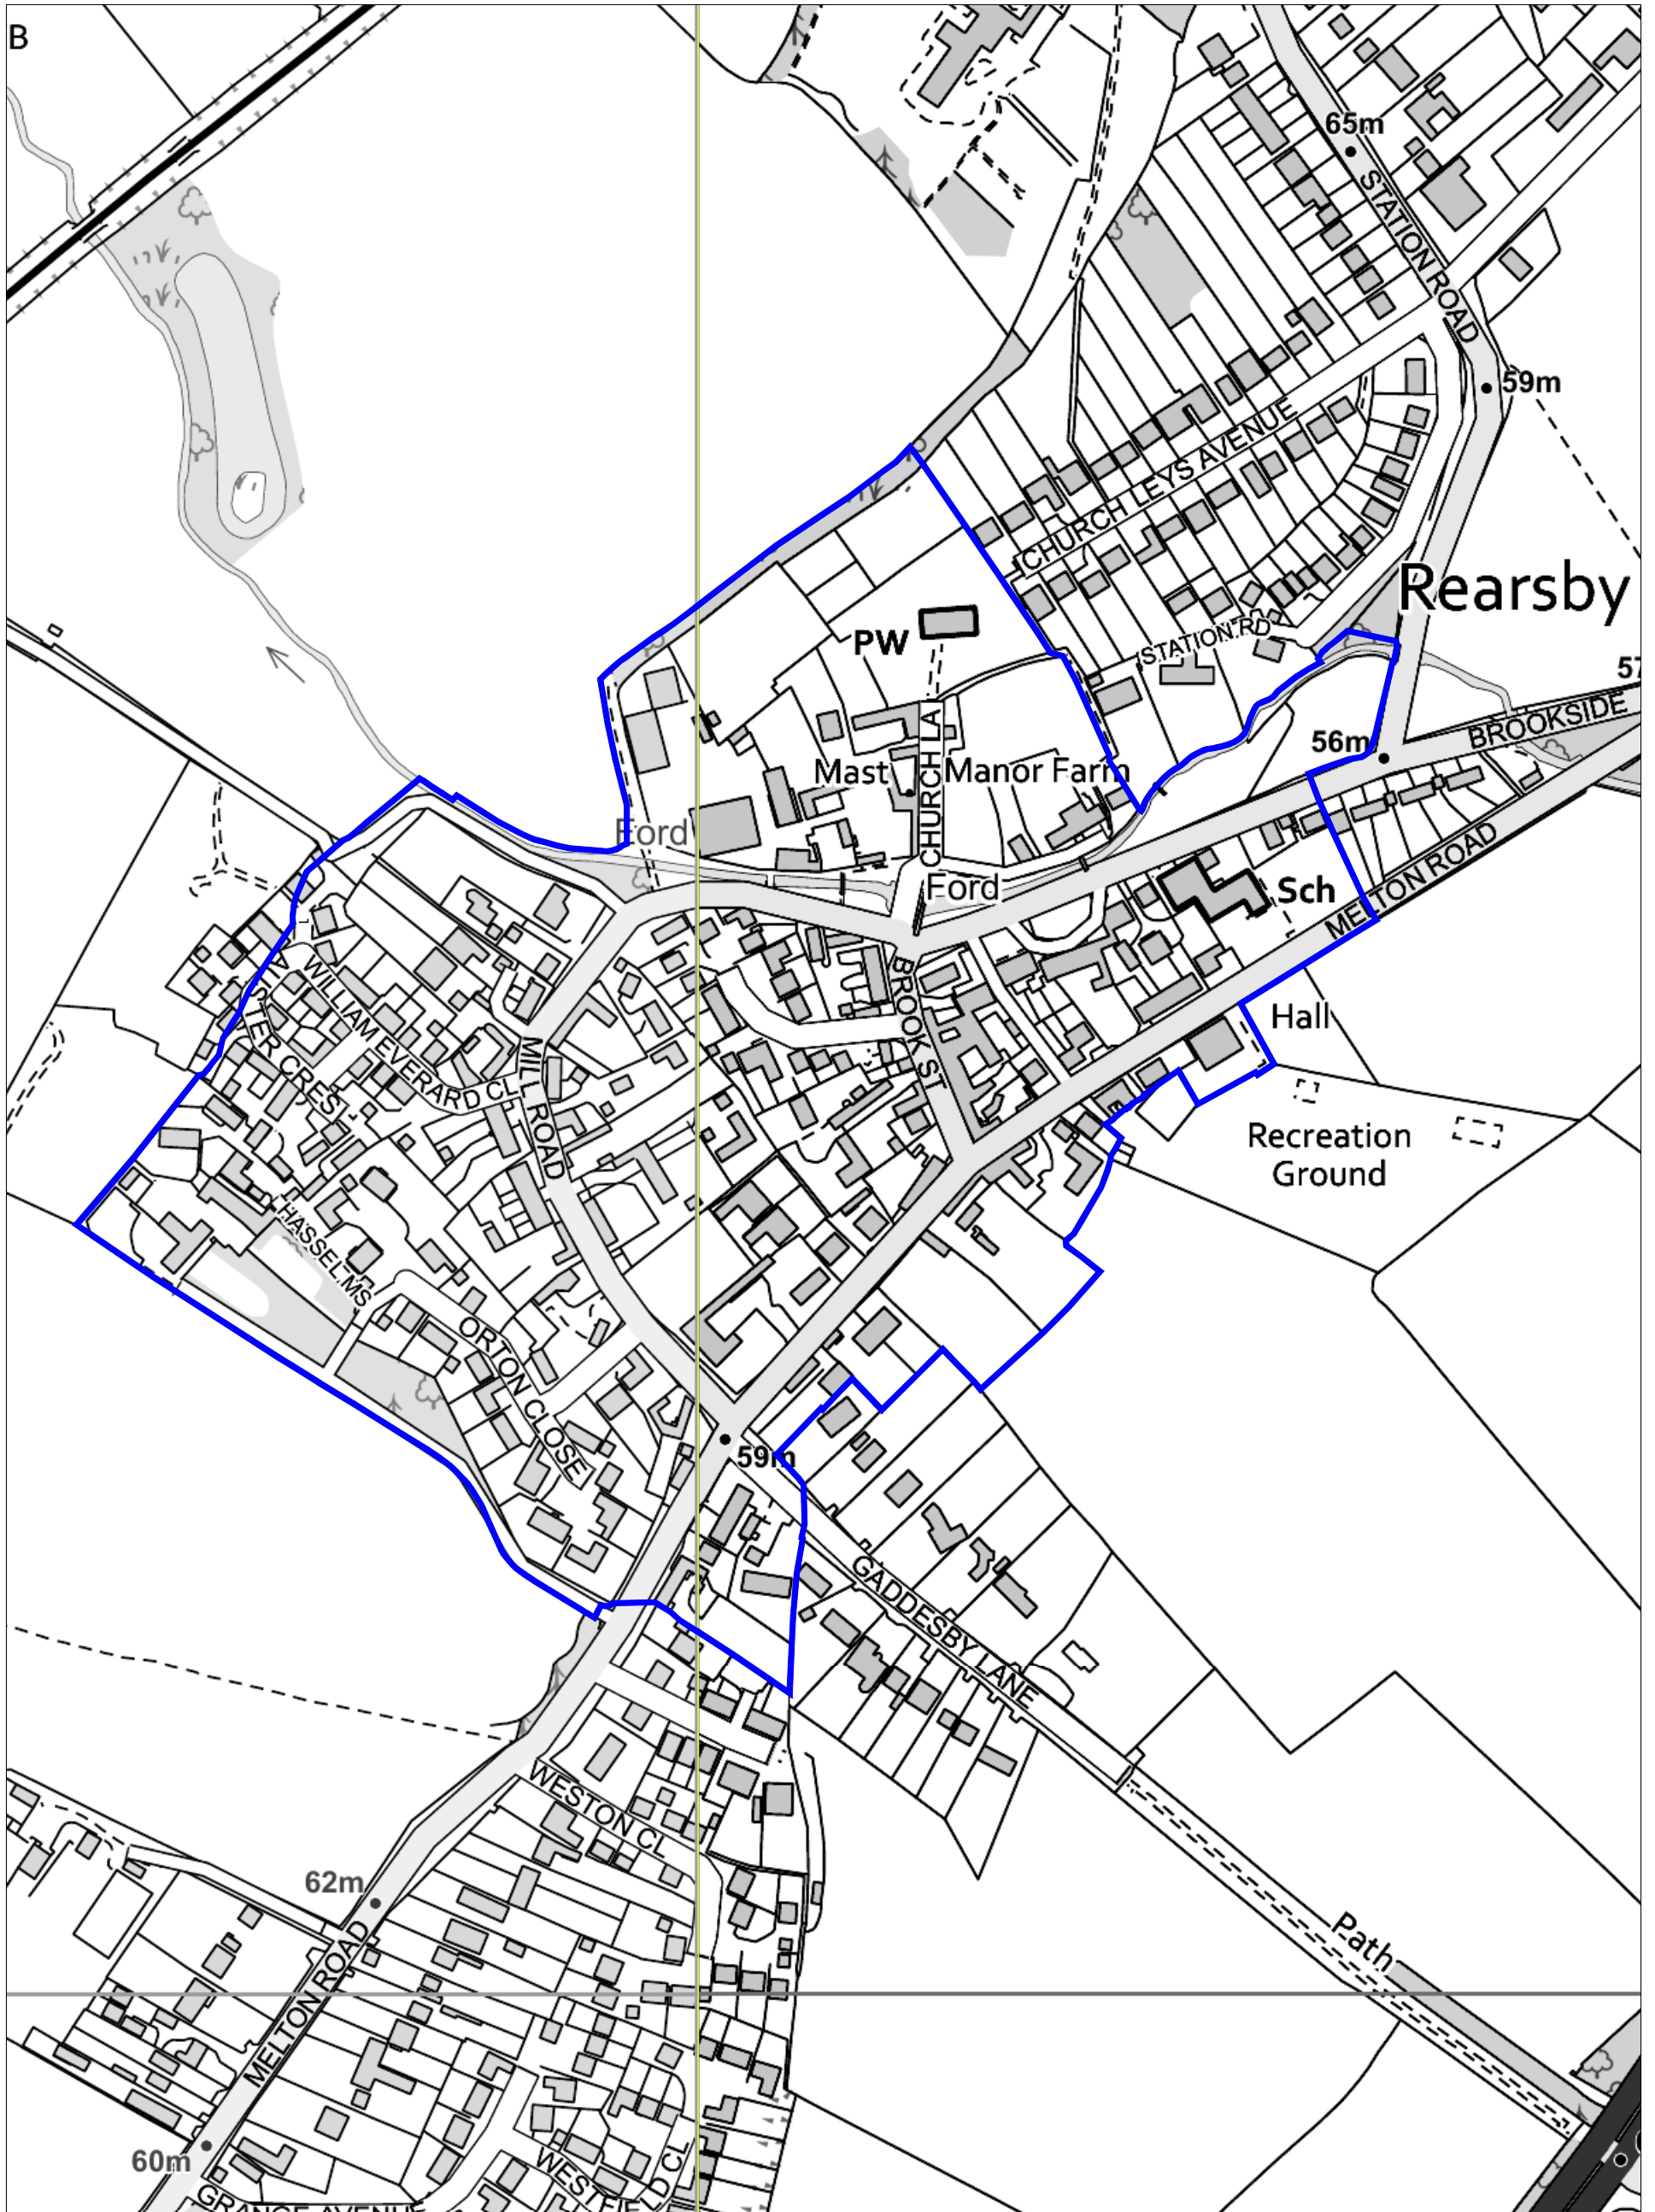

Rearsby - Conservation Area

Charnwood Borough Council
Southfields
Southfield Road
Loughborough
Leicestershire
LE11 2TN
tel: (01509) 263151
www.charnwood.gov.uk

Scale: 1:3000
Date: 11-04-2019 Time: 09:03:39
This material has been reproduced from Ordnance Survey digital map data with the permission of the Controller of Her Majesty's Stationary Office. Unauthorised reproduction infringes Crown copyright and may lead to prosecution or civil proceedings. © Crown copyright.
Licence No. 100023558
Any Aerial Photography shown is copyright of UK Perspectives