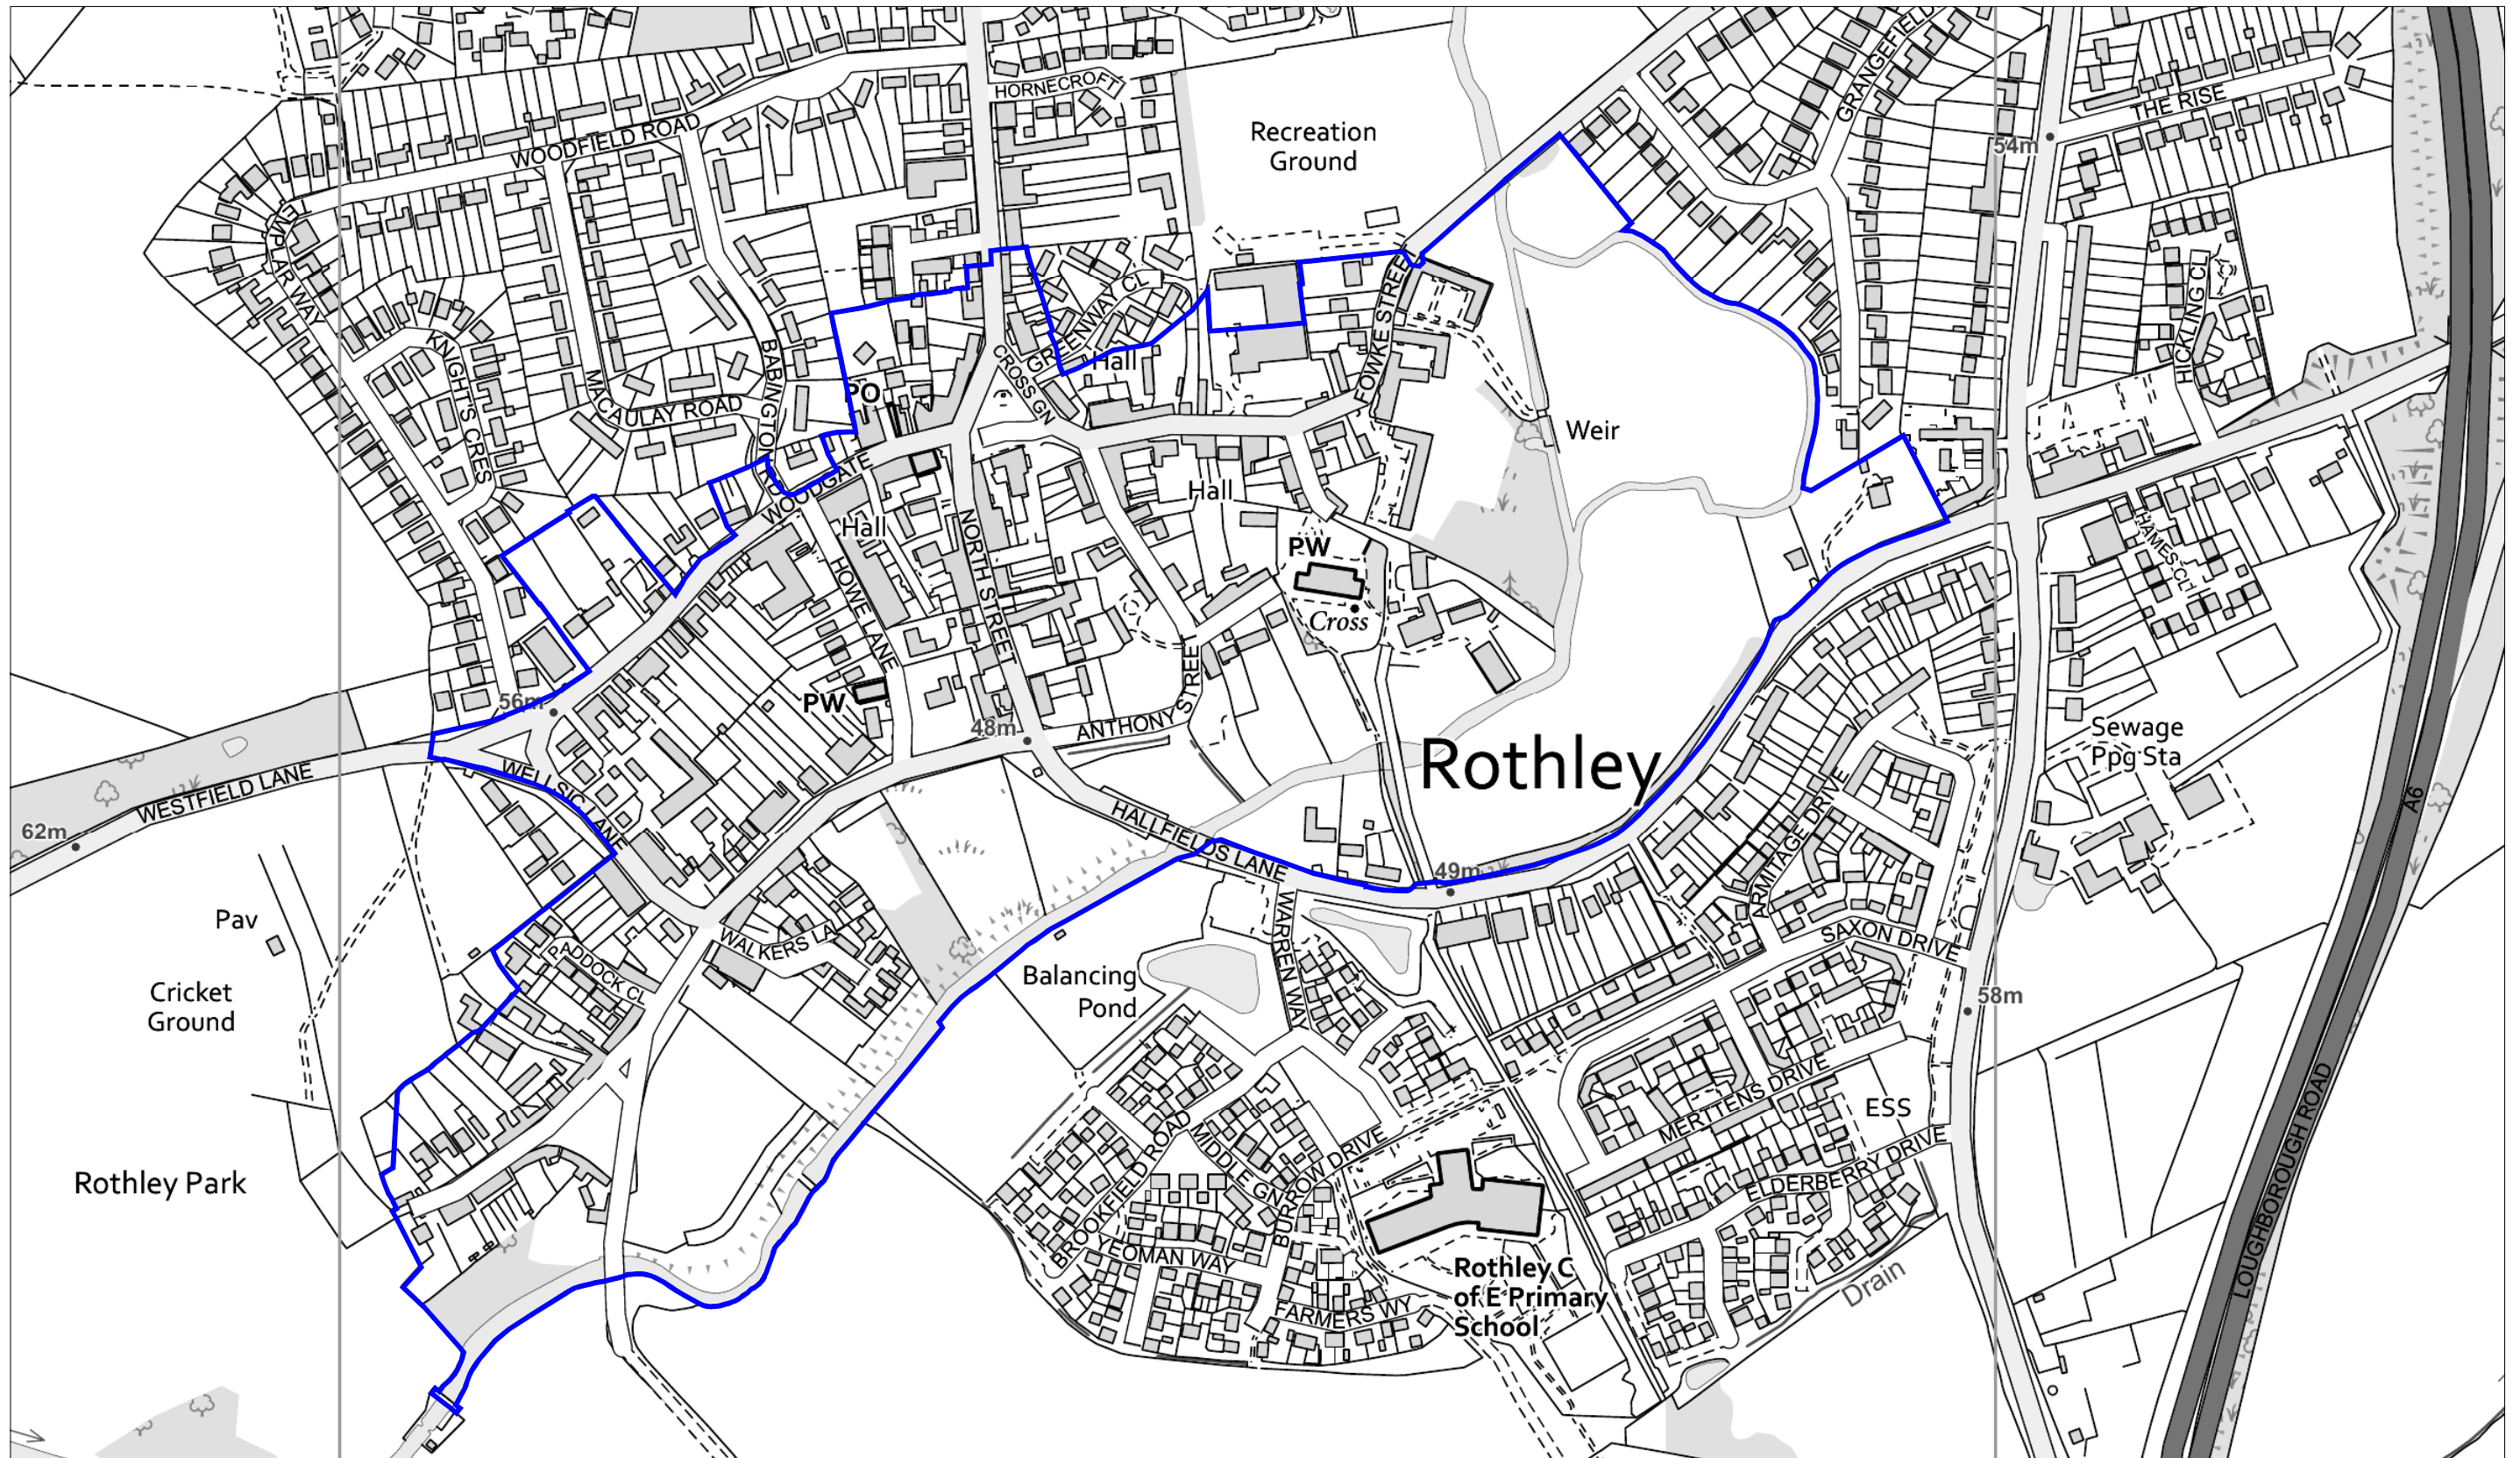

Rothley - Conservation Area

Charnwood Borough Council
Southfields
Southfield Road
Loughborough
Leicestershire
LE11 2TN
tel: (01509) 263151
www.charnwood.gov.uk

Scale: 1:4000
Date: 11-04-2019 Time: 09:08:51
This material has been reproduced from Ordnance Survey digital map data with the permission of the Controller of Her Majesty's Stationary Office. Unauthorised reproduction infringes Crown copyright and may lead to prosecution or civil proceedings. © Crown copyright.
Licence No. 100023558
Any Aerial Photography shown is copyright of UK Perspectives