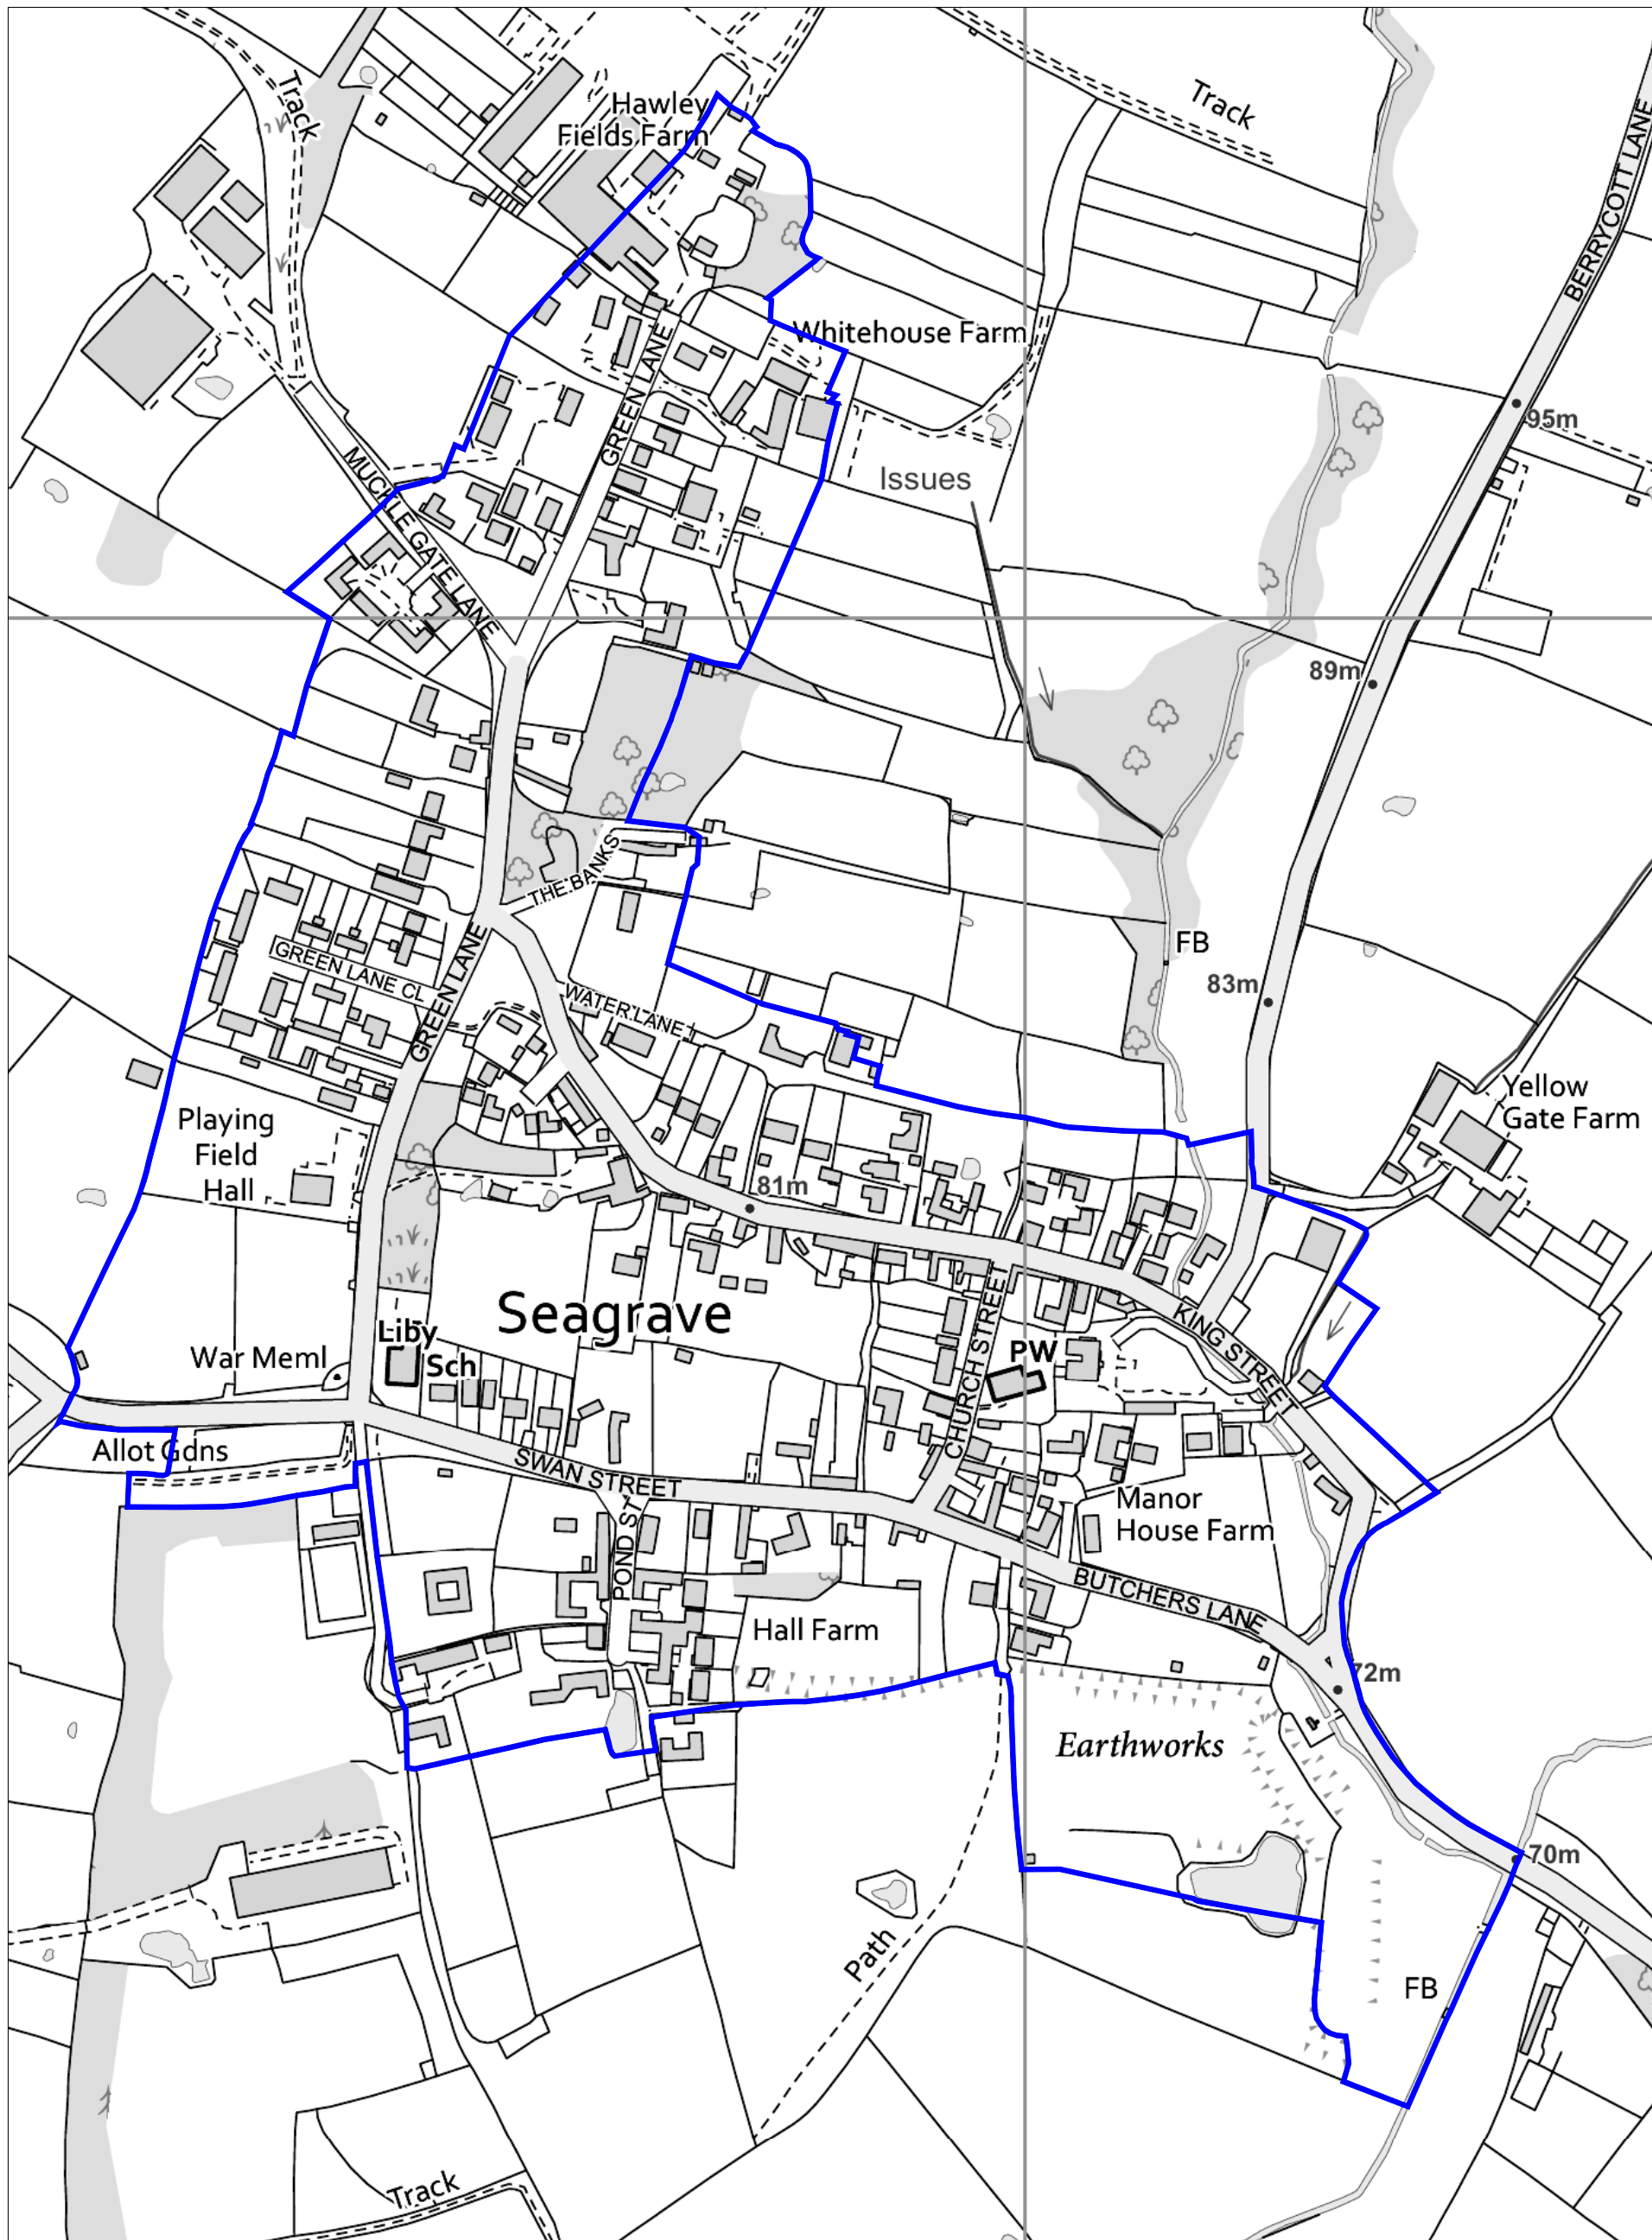

Seagrave - Conservation Area

Charnwood Borough Council
Southfields
Southfield Road
Loughborough
Leicestershire
LE11 2TN
tel: (01509) 263151
www.charnwood.gov.uk

Scale: 1:3500
Date: 11-04-2019 Time: 09:10:17

Licence No. 100023558

Any Aerial Photography shown is copyright of UK Perspectives