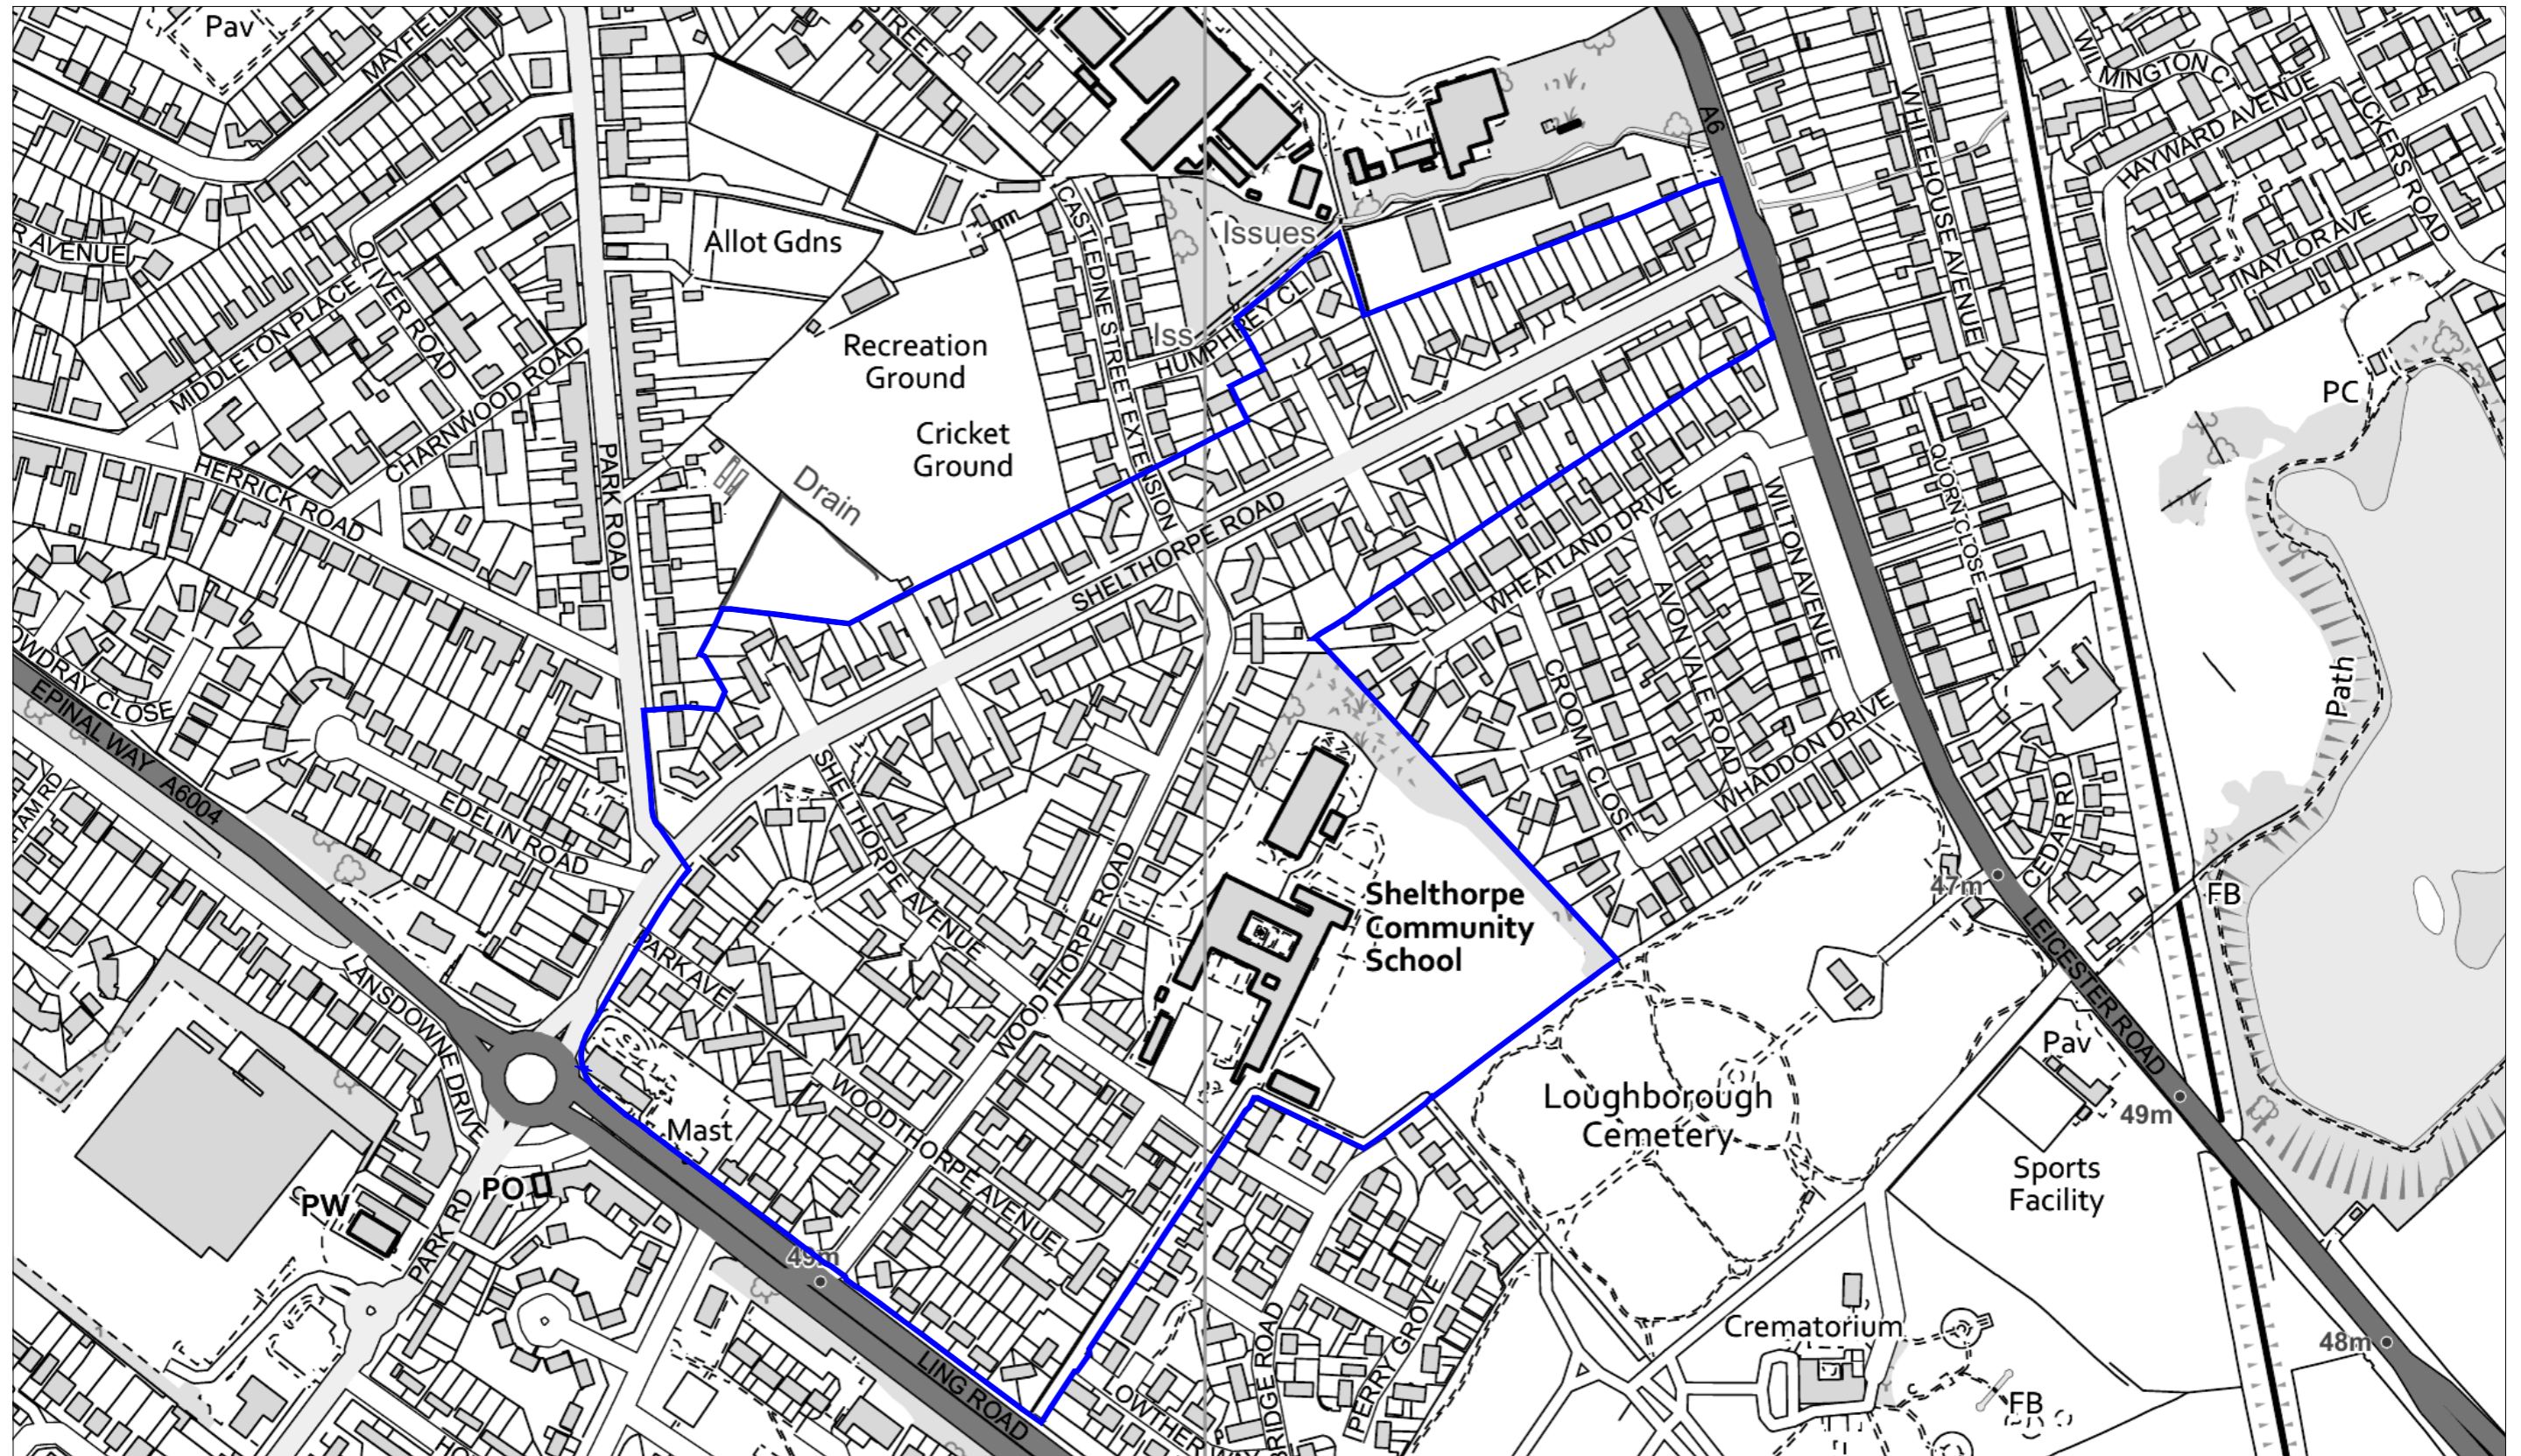

Loughborough - Shelthorpe Conservation Area

Charnwood Borough Council
Southfields
Southfield Road
Loughborough
Leicestershire
LE11 2TN
tel: (01509) 263151
www.charnwood.gov.uk

Scale: 1:3500
Date: 11-04-2019 Time: 08:37:38
This material has been reproduced from Ordnance Survey digital map data with the permission of the Controller of Her Majesty's Stationary Office. Unauthorised reproduction infringes Crown copyright and may lead to prosecution or civil proceedings. © Crown copyright.
Licence No. 100023558
Any Aerial Photography shown is copyright of UK Perspectives