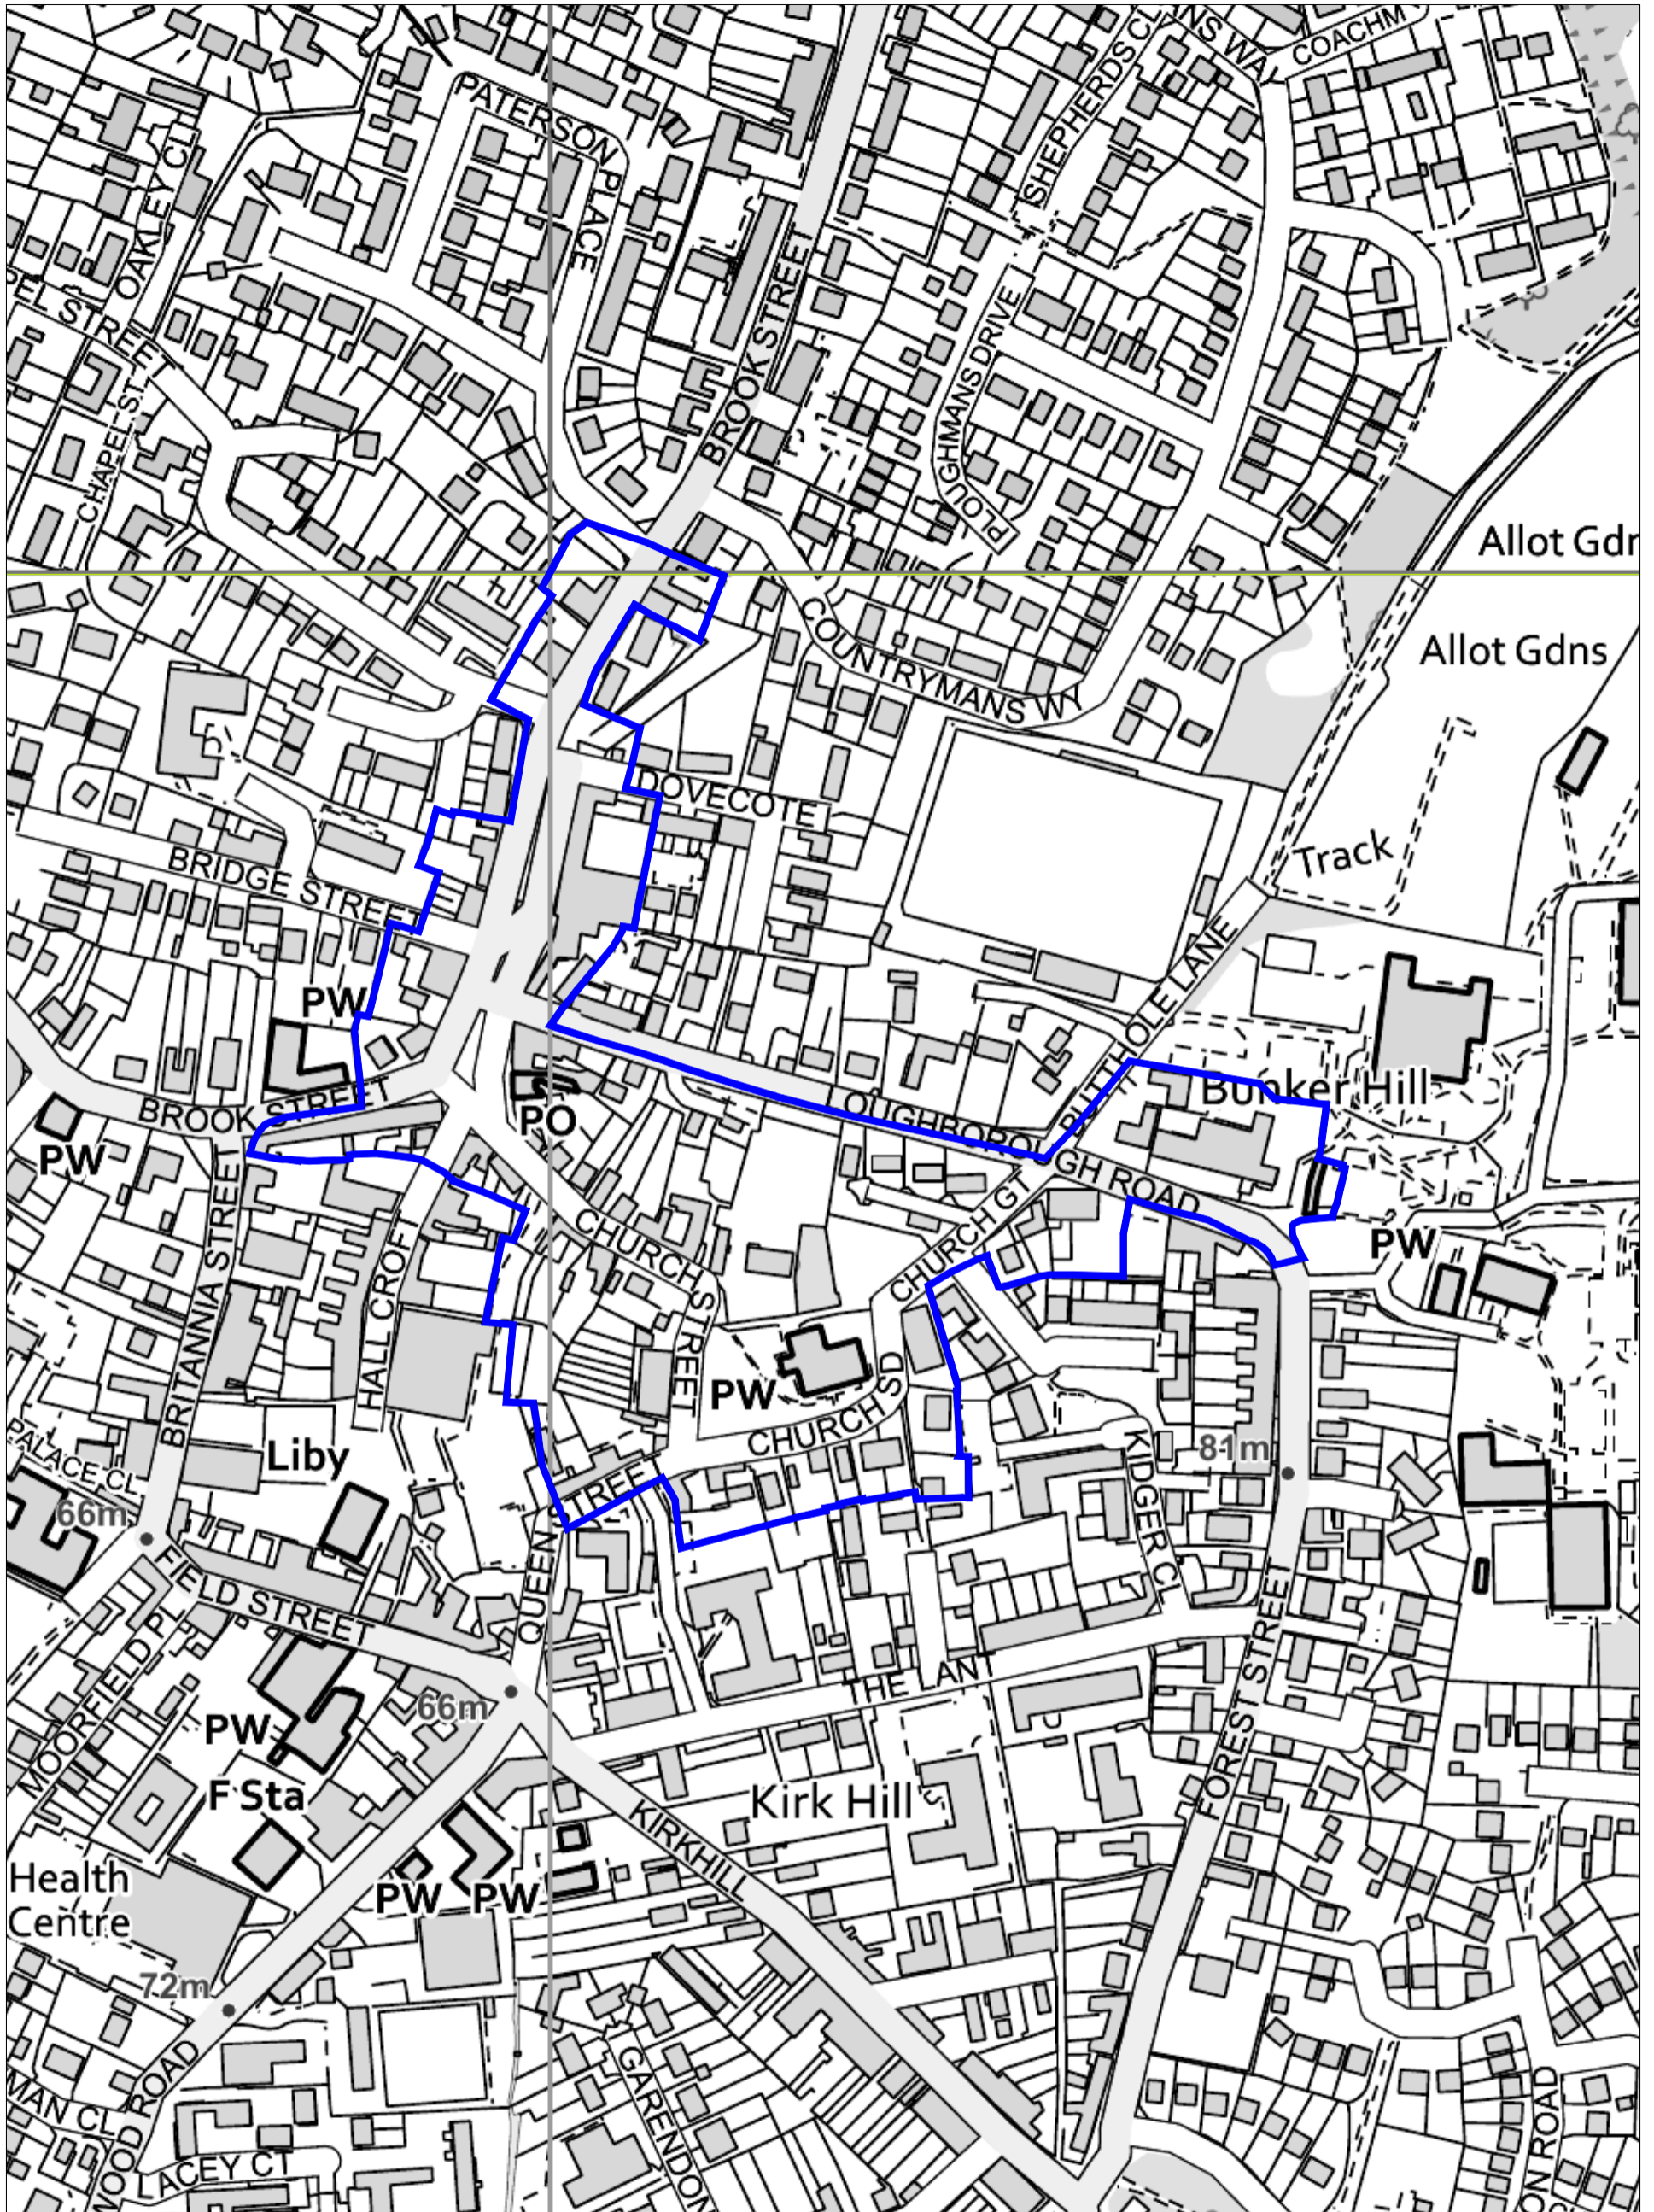

Shepshed - Conservation Area

Charnwood Borough Council
Southfields
Southfield Road
Loughborough
Leicestershire
LE11 2TN
tel: (01509) 263151
www.charnwood.gov.uk

Scale: 1:2500
Date: 11-04-2019 Time: 09:11:39

This material has been reproduced from Ordnance Survey digital map data with the permission of the Controller of Her Majesty's Stationary Office. Unauthorised reproduction infringes Crown copyright and may lead to prosecution or civil proceedings. © Crown copyright.

Licence No. 100023558

Any Aerial Photography shown is copyright of UK Perspectives