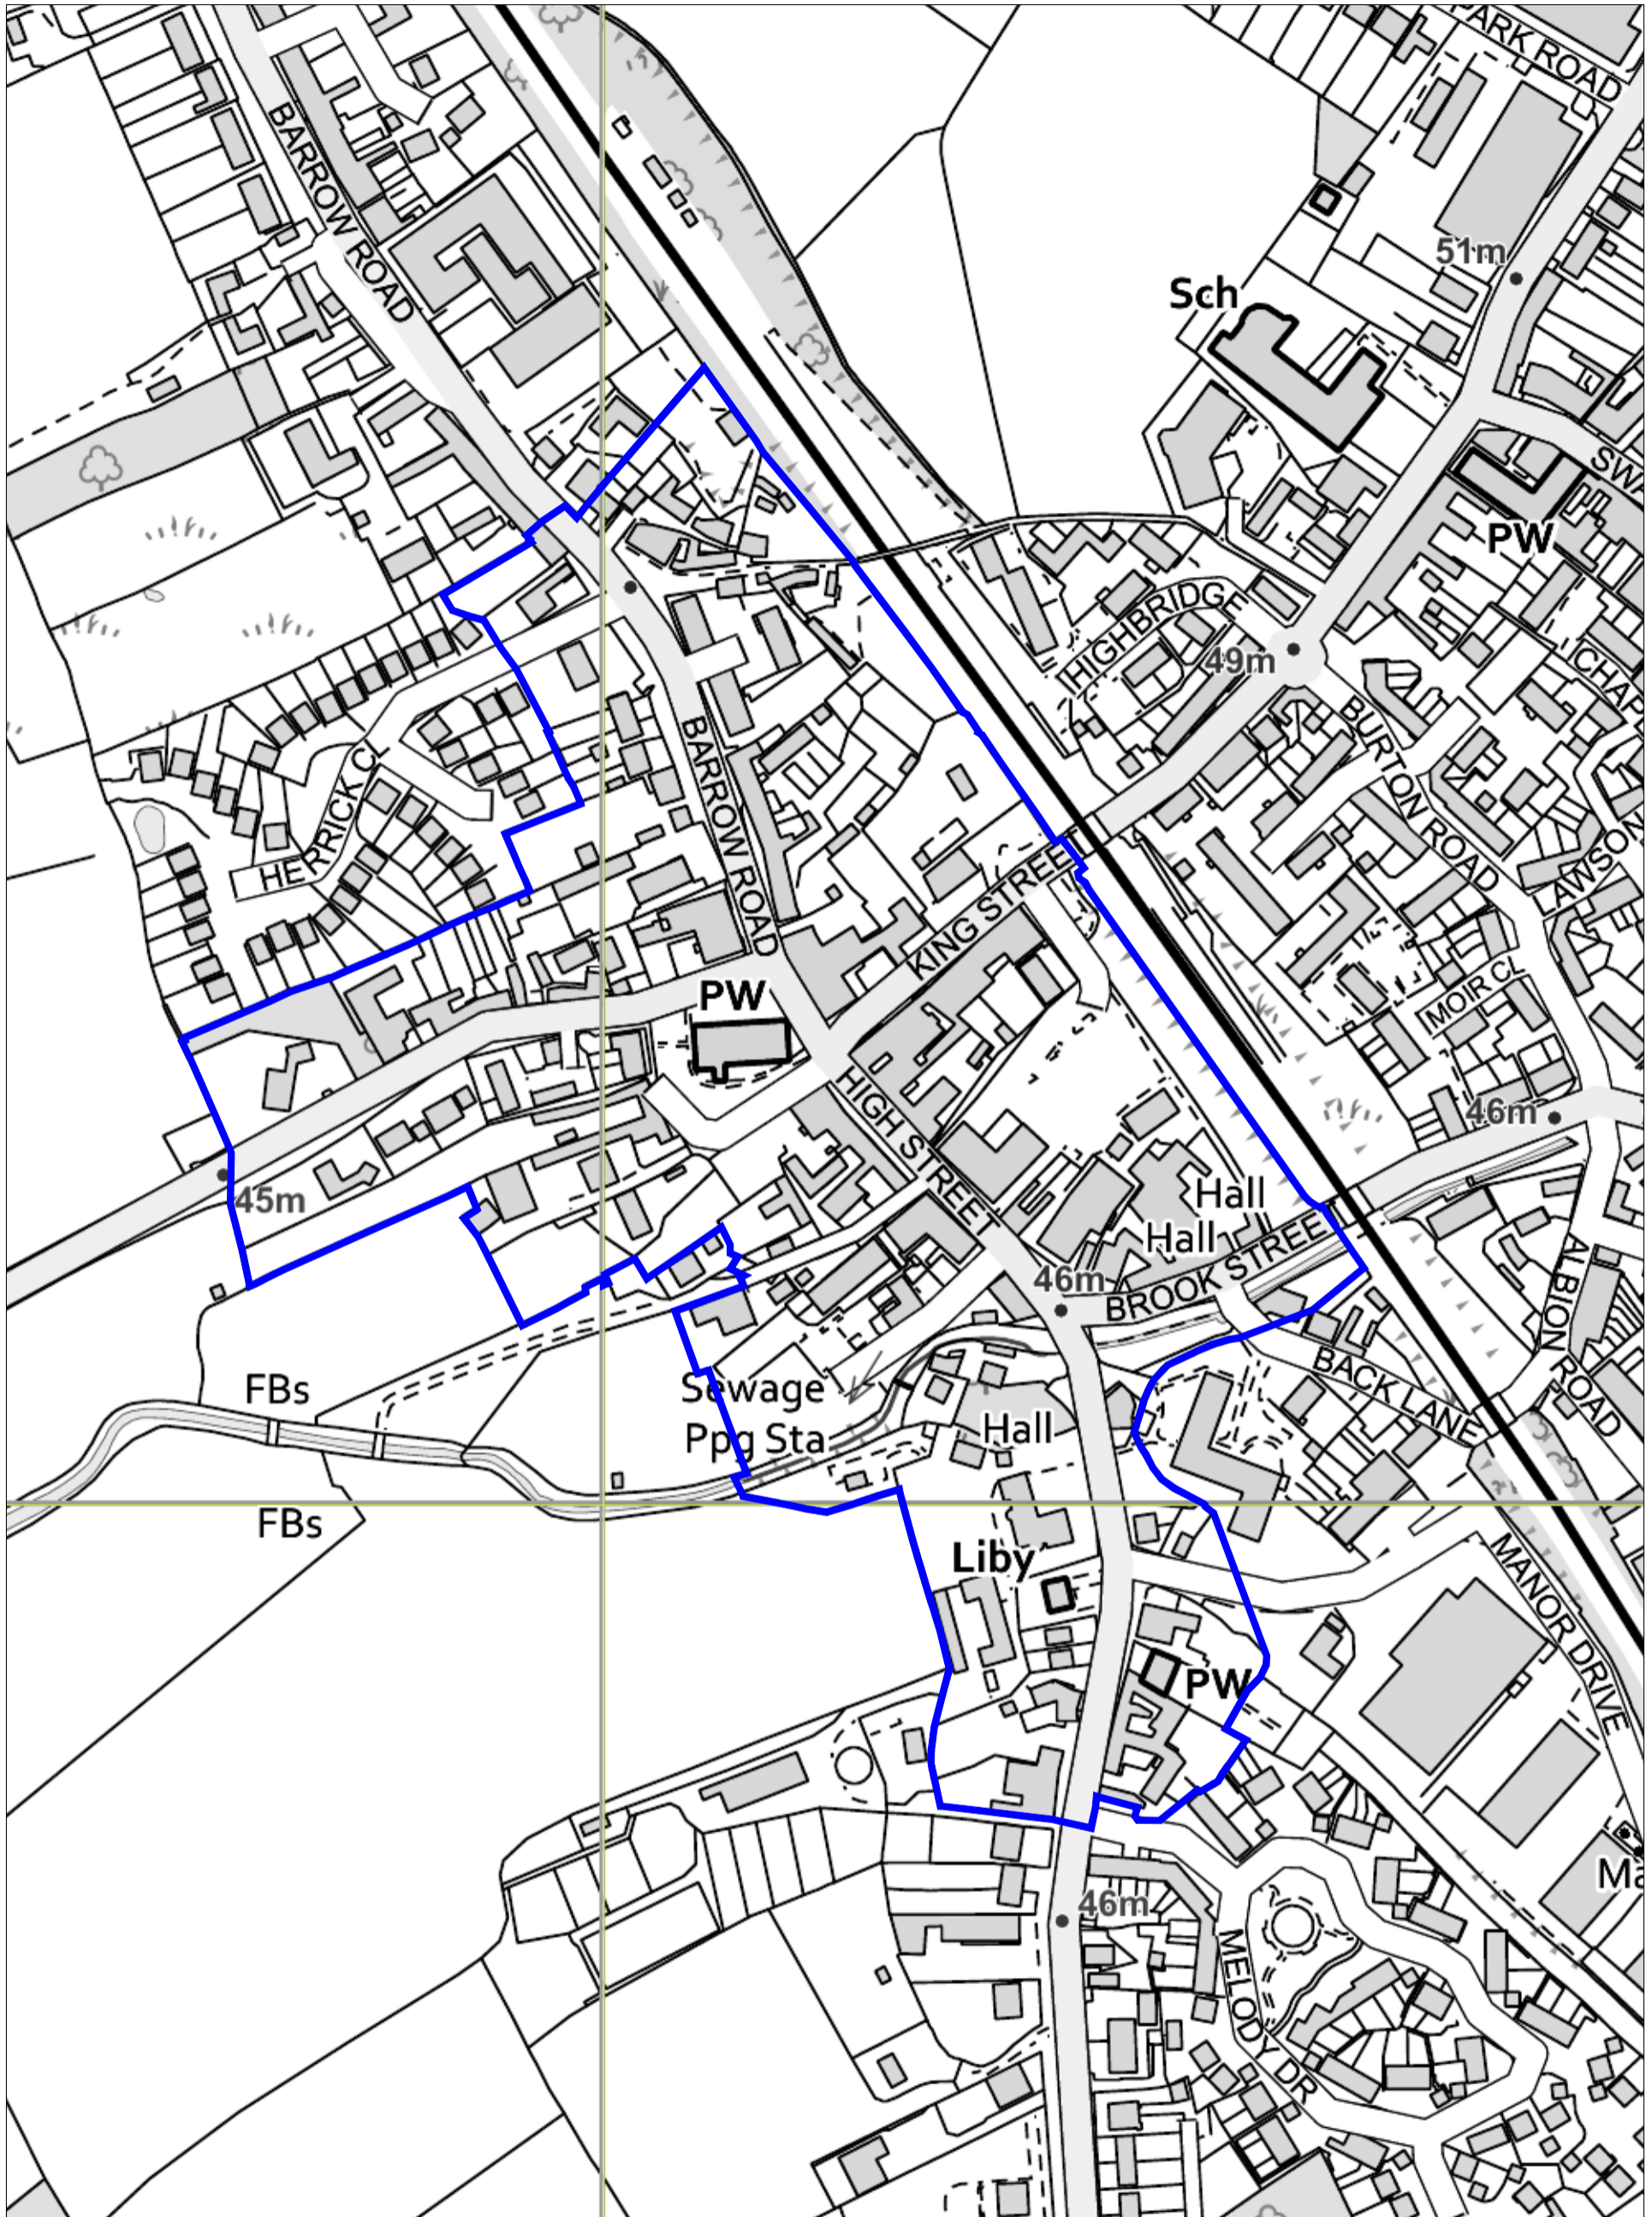

Sileby - Conservation Area

Charnwood Borough Council
Southfields
Southfield Road
Loughborough
Leicestershire
LE11 2TN
tel: (01509) 263151
www.charnwood.gov.uk

Scale: 1:2500
Date: 11-04-2019 Time: 09:12:44
This material has been reproduced from Ordnance Survey digital map data with the permission of the Controller of Her Majesty's Stationary Office. Unauthorised reproduction infringes Crown copyright and may lead to prosecution or civil proceedings.
© Crown copyright.
Licence No. 100023558
Any Aerial Photography shown is copyright of UK Perspectives