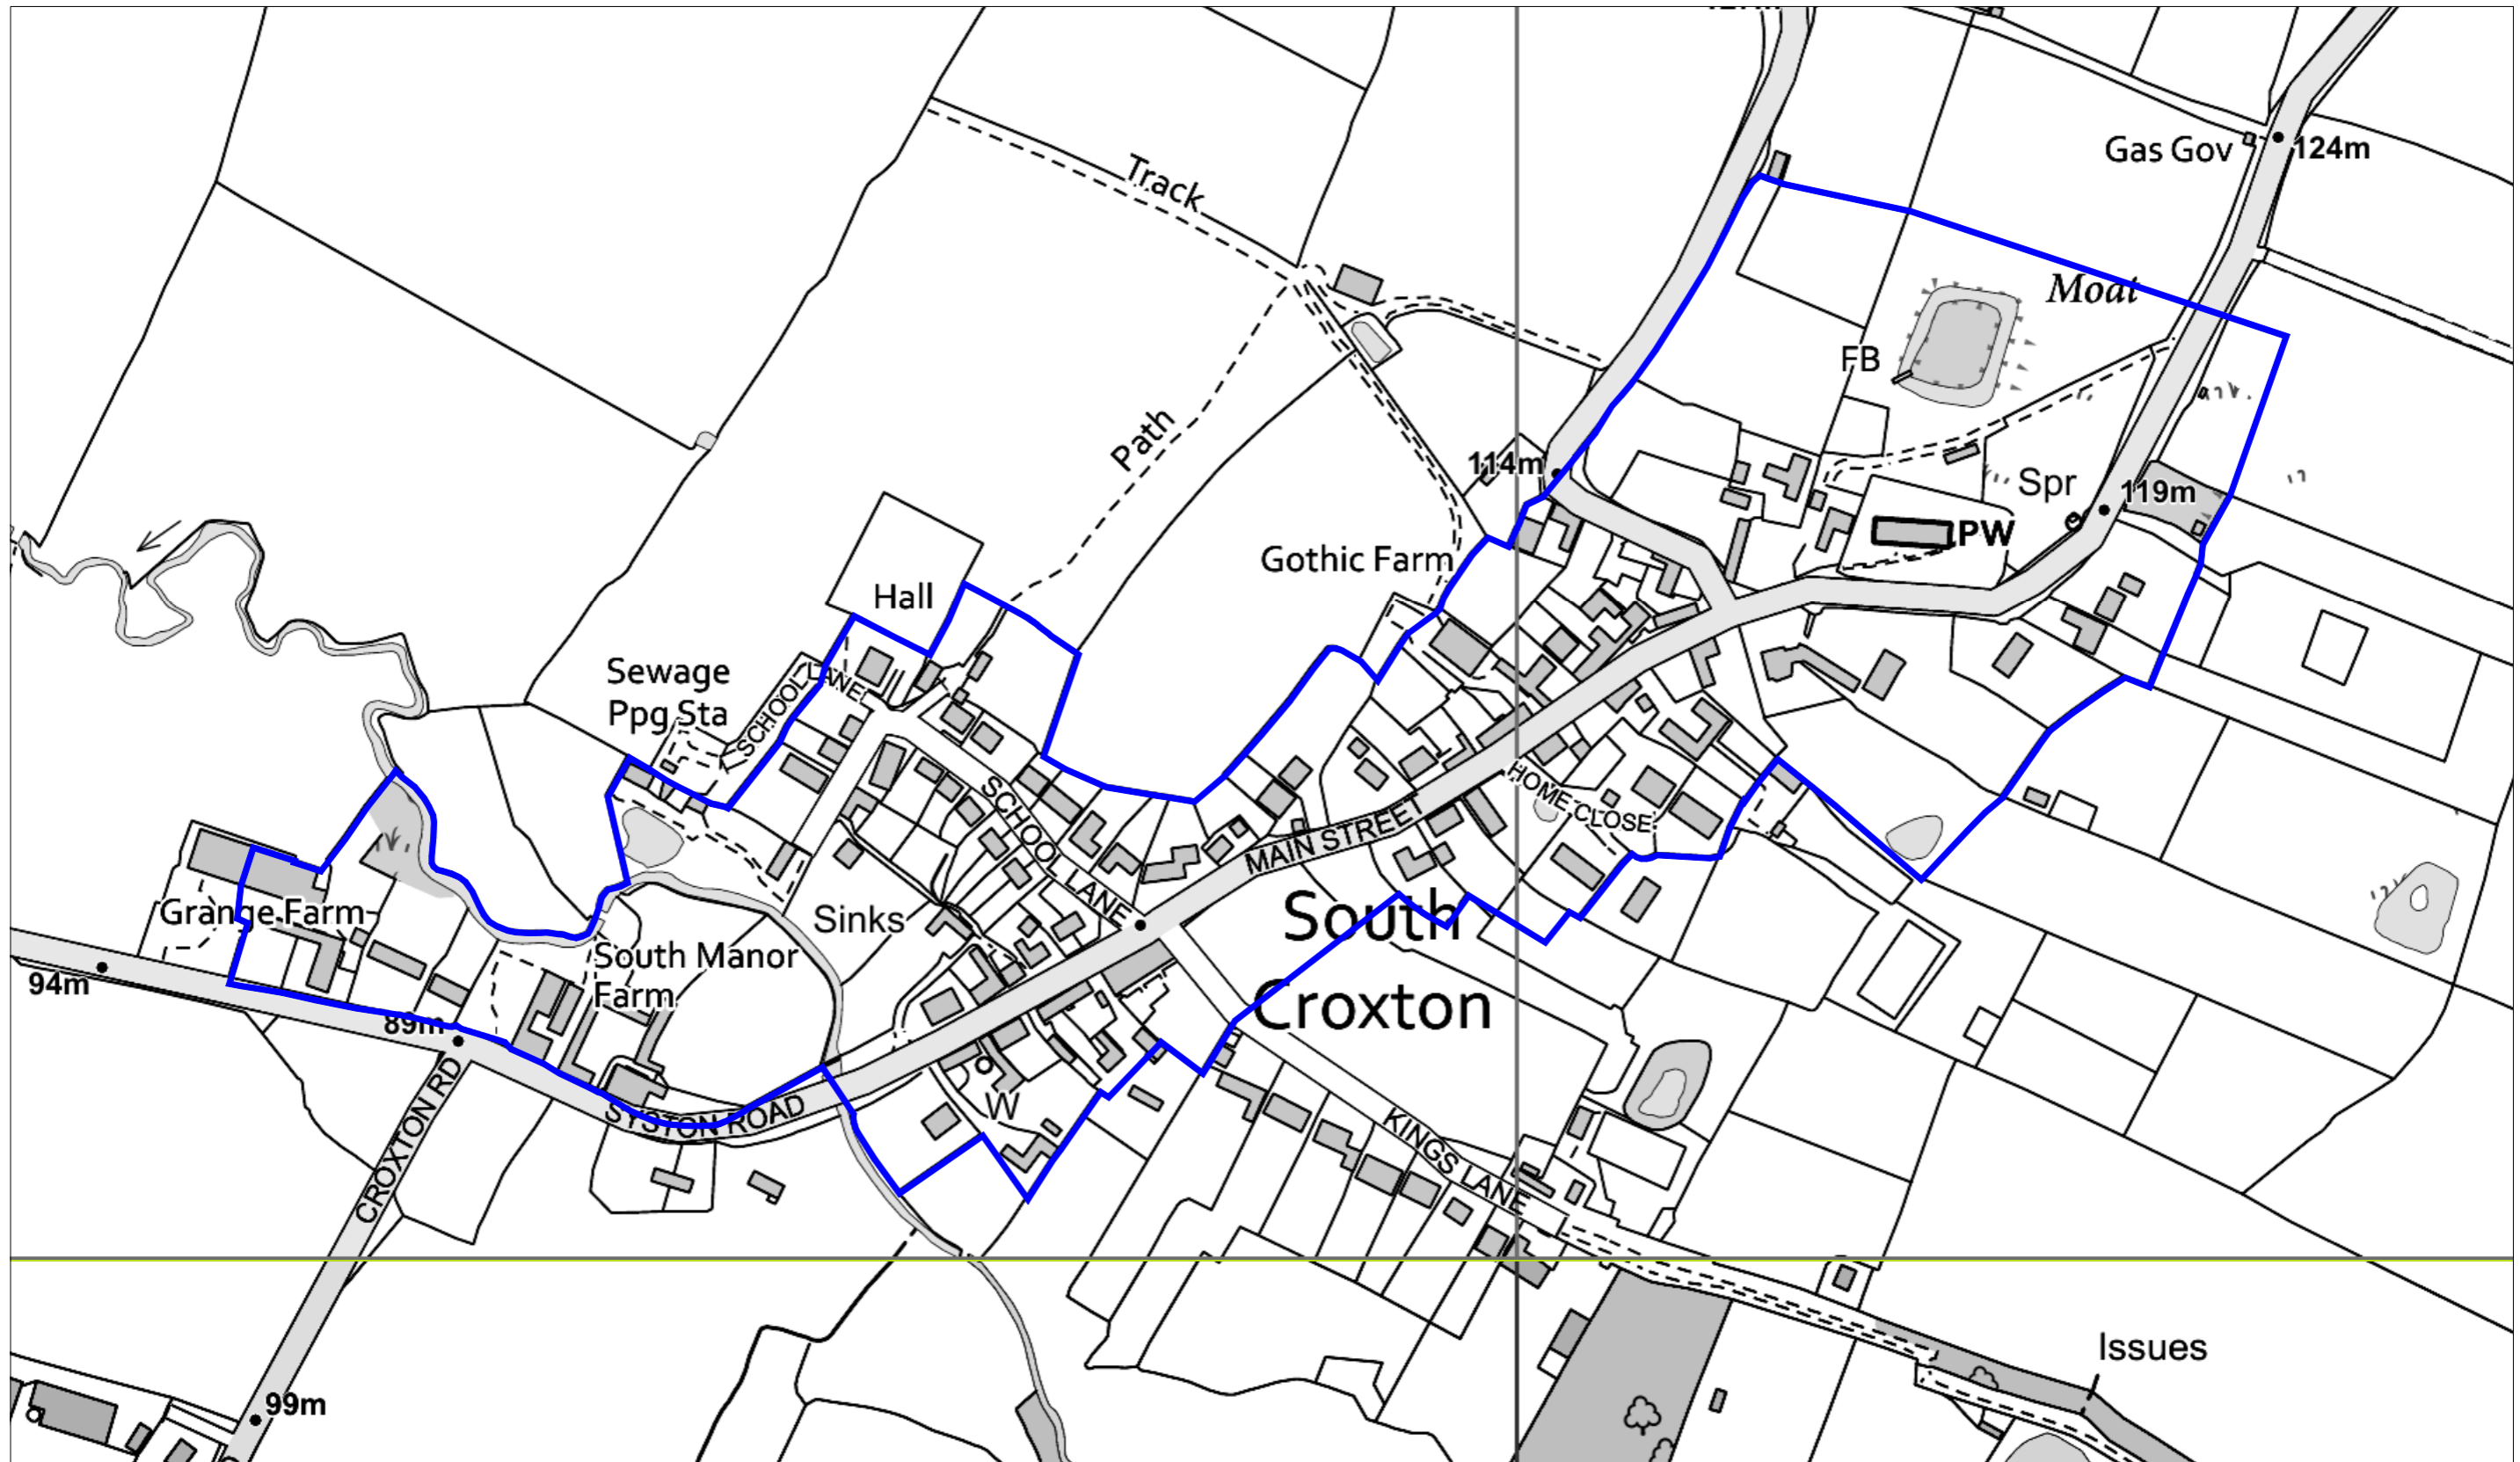

South Croxton - Conservation Area

Charnwood Borough Council
Southfields
Southfield Road
Loughborough
Leicestershire
LE11 2TN
tel: (01509) 263151
www.charnwood.gov.uk

Scale: 1:3000
Date: 11-04-2019 Time: 09:14:10
This material has been reproduced from Ordnance Survey digital map data with the permission of the Controller of Her Majesty's Stationary Office. Unauthorised reproduction infringes Crown copyright and may lead to prosecution or civil proceedings. © Crown copyright.
Licence No. 100023558
Any Aerial Photography shown is copyright of UK Perspectives