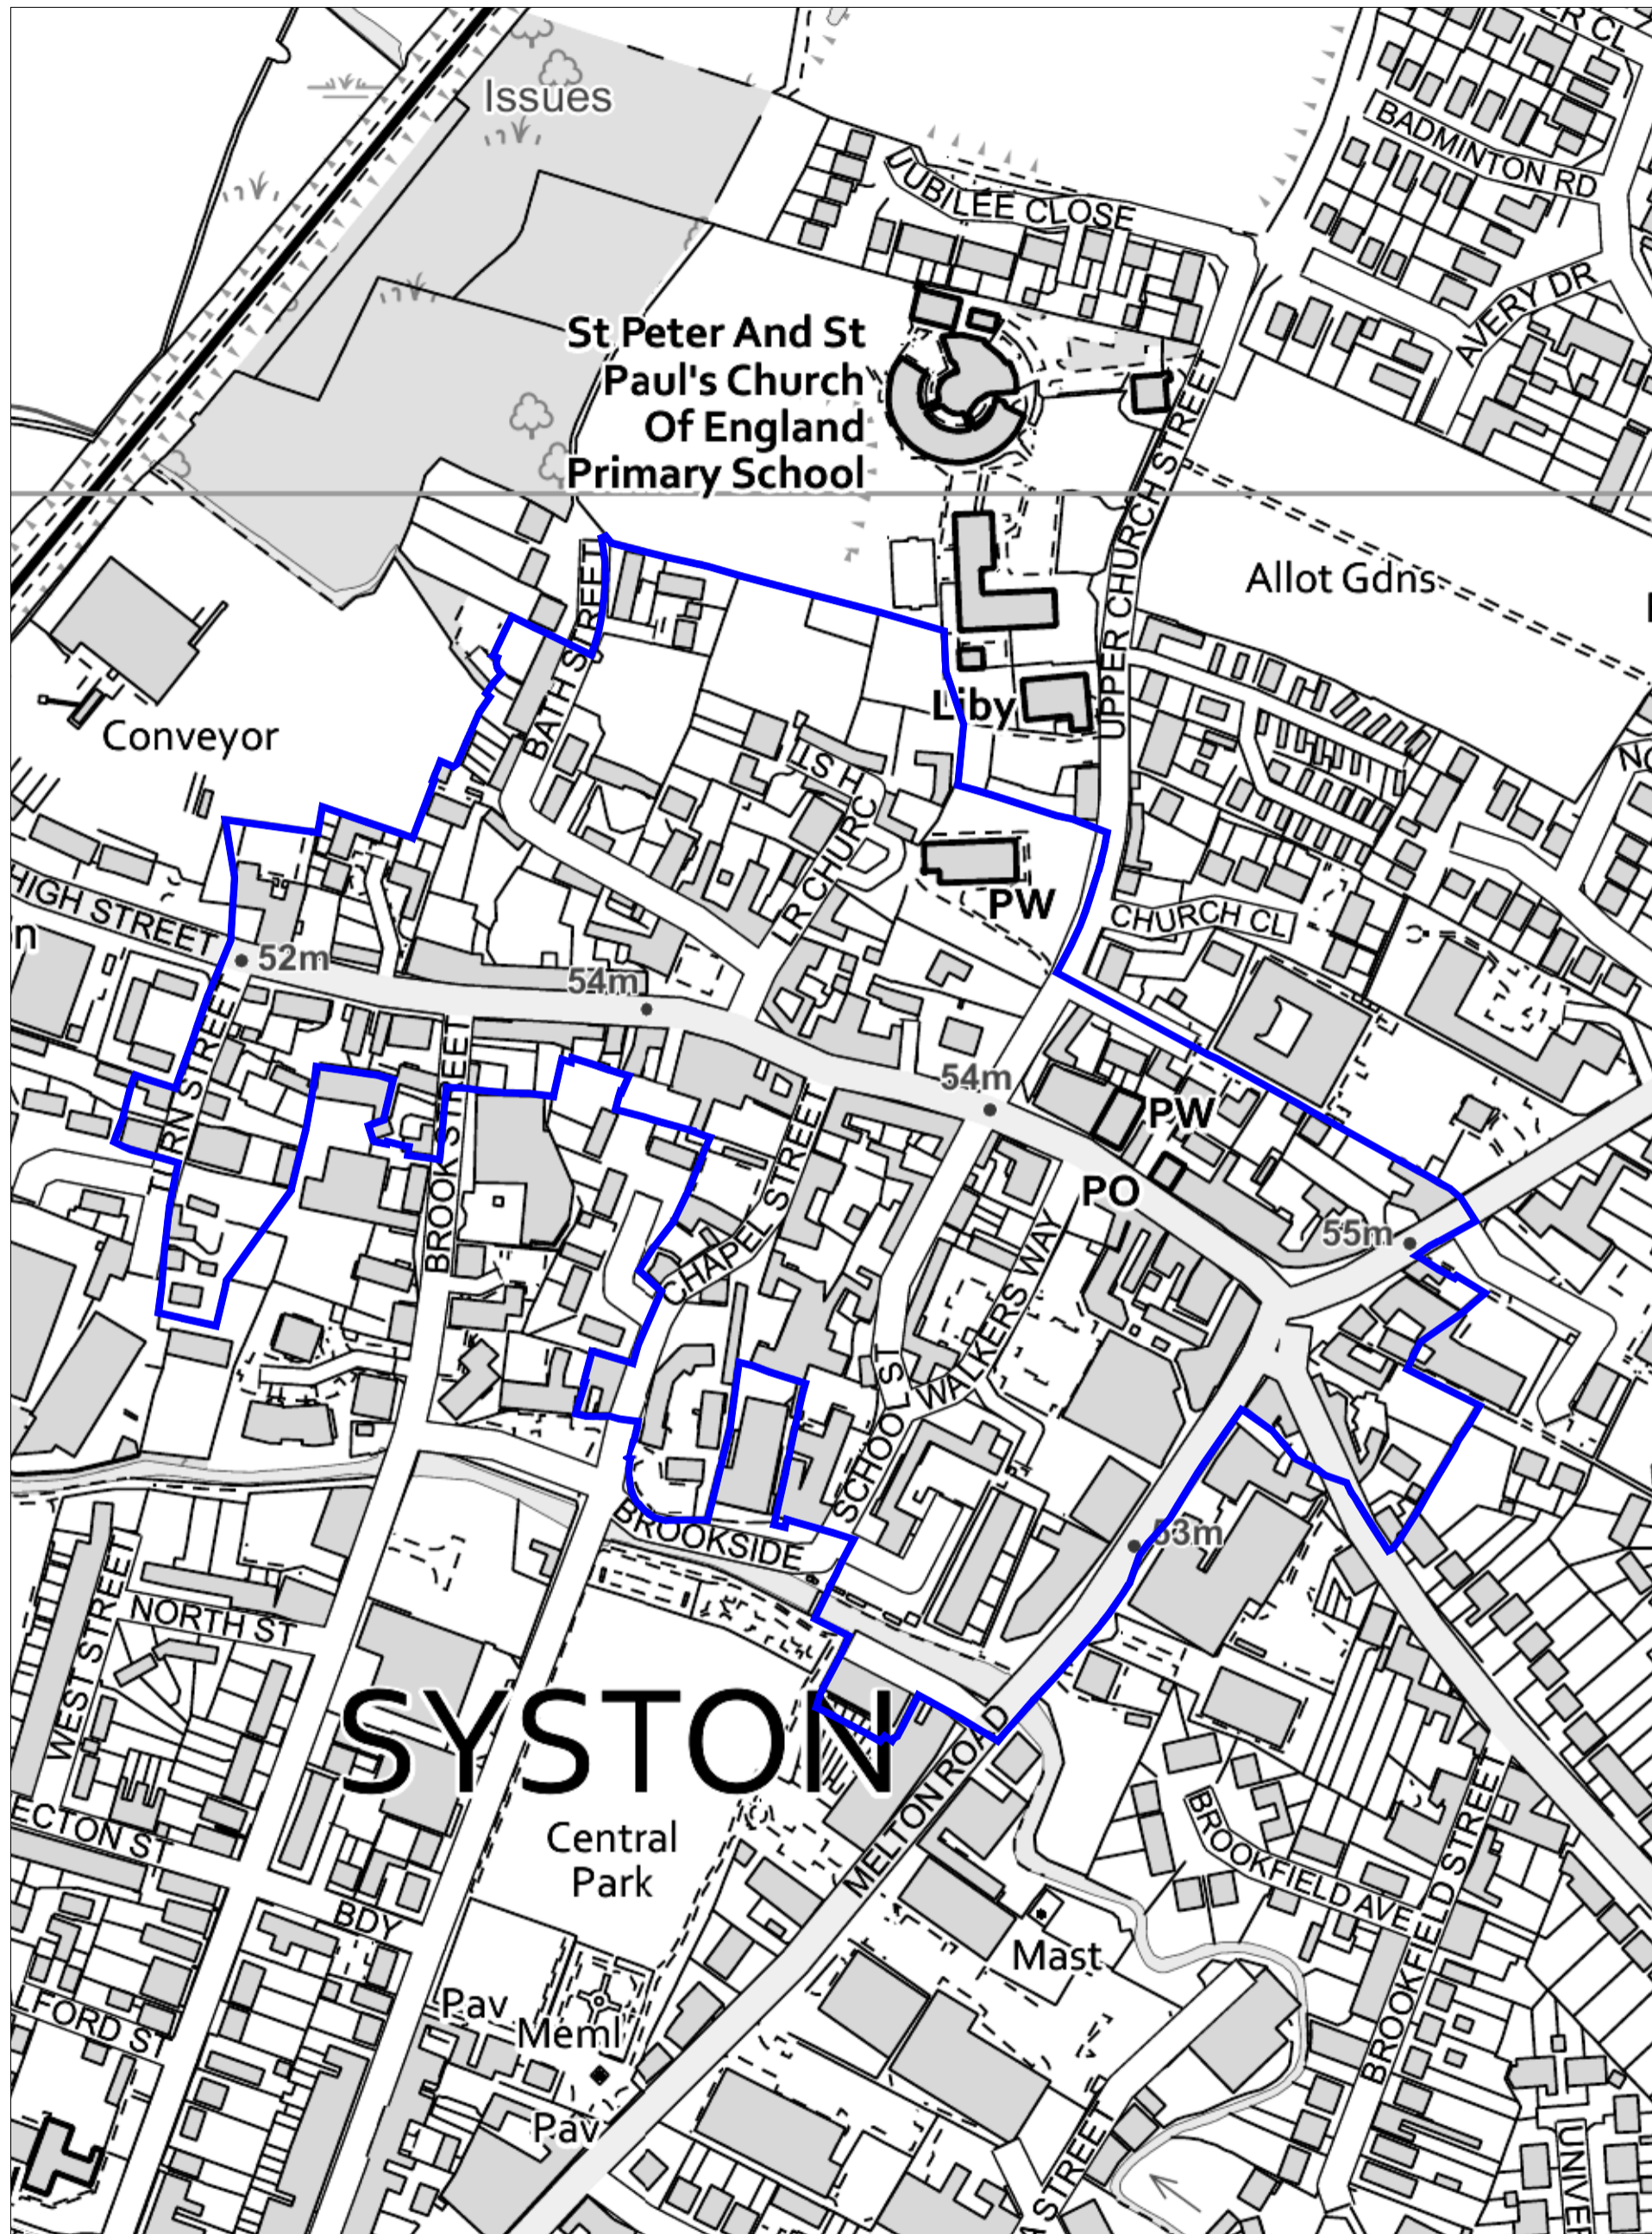

System - Conservation Area

Charnwood Borough Council
Southfields
Southfield Road
Loughborough
Leicestershire
LE11 2TN
tel: (01509) 263151
www.charnwood.gov.uk

Scale: 1:2500
Date: 11-04-2019 Time: 09:17:45

Licence No. 100023558

Any Aerial Photography shown is copyright of UK Perspectives