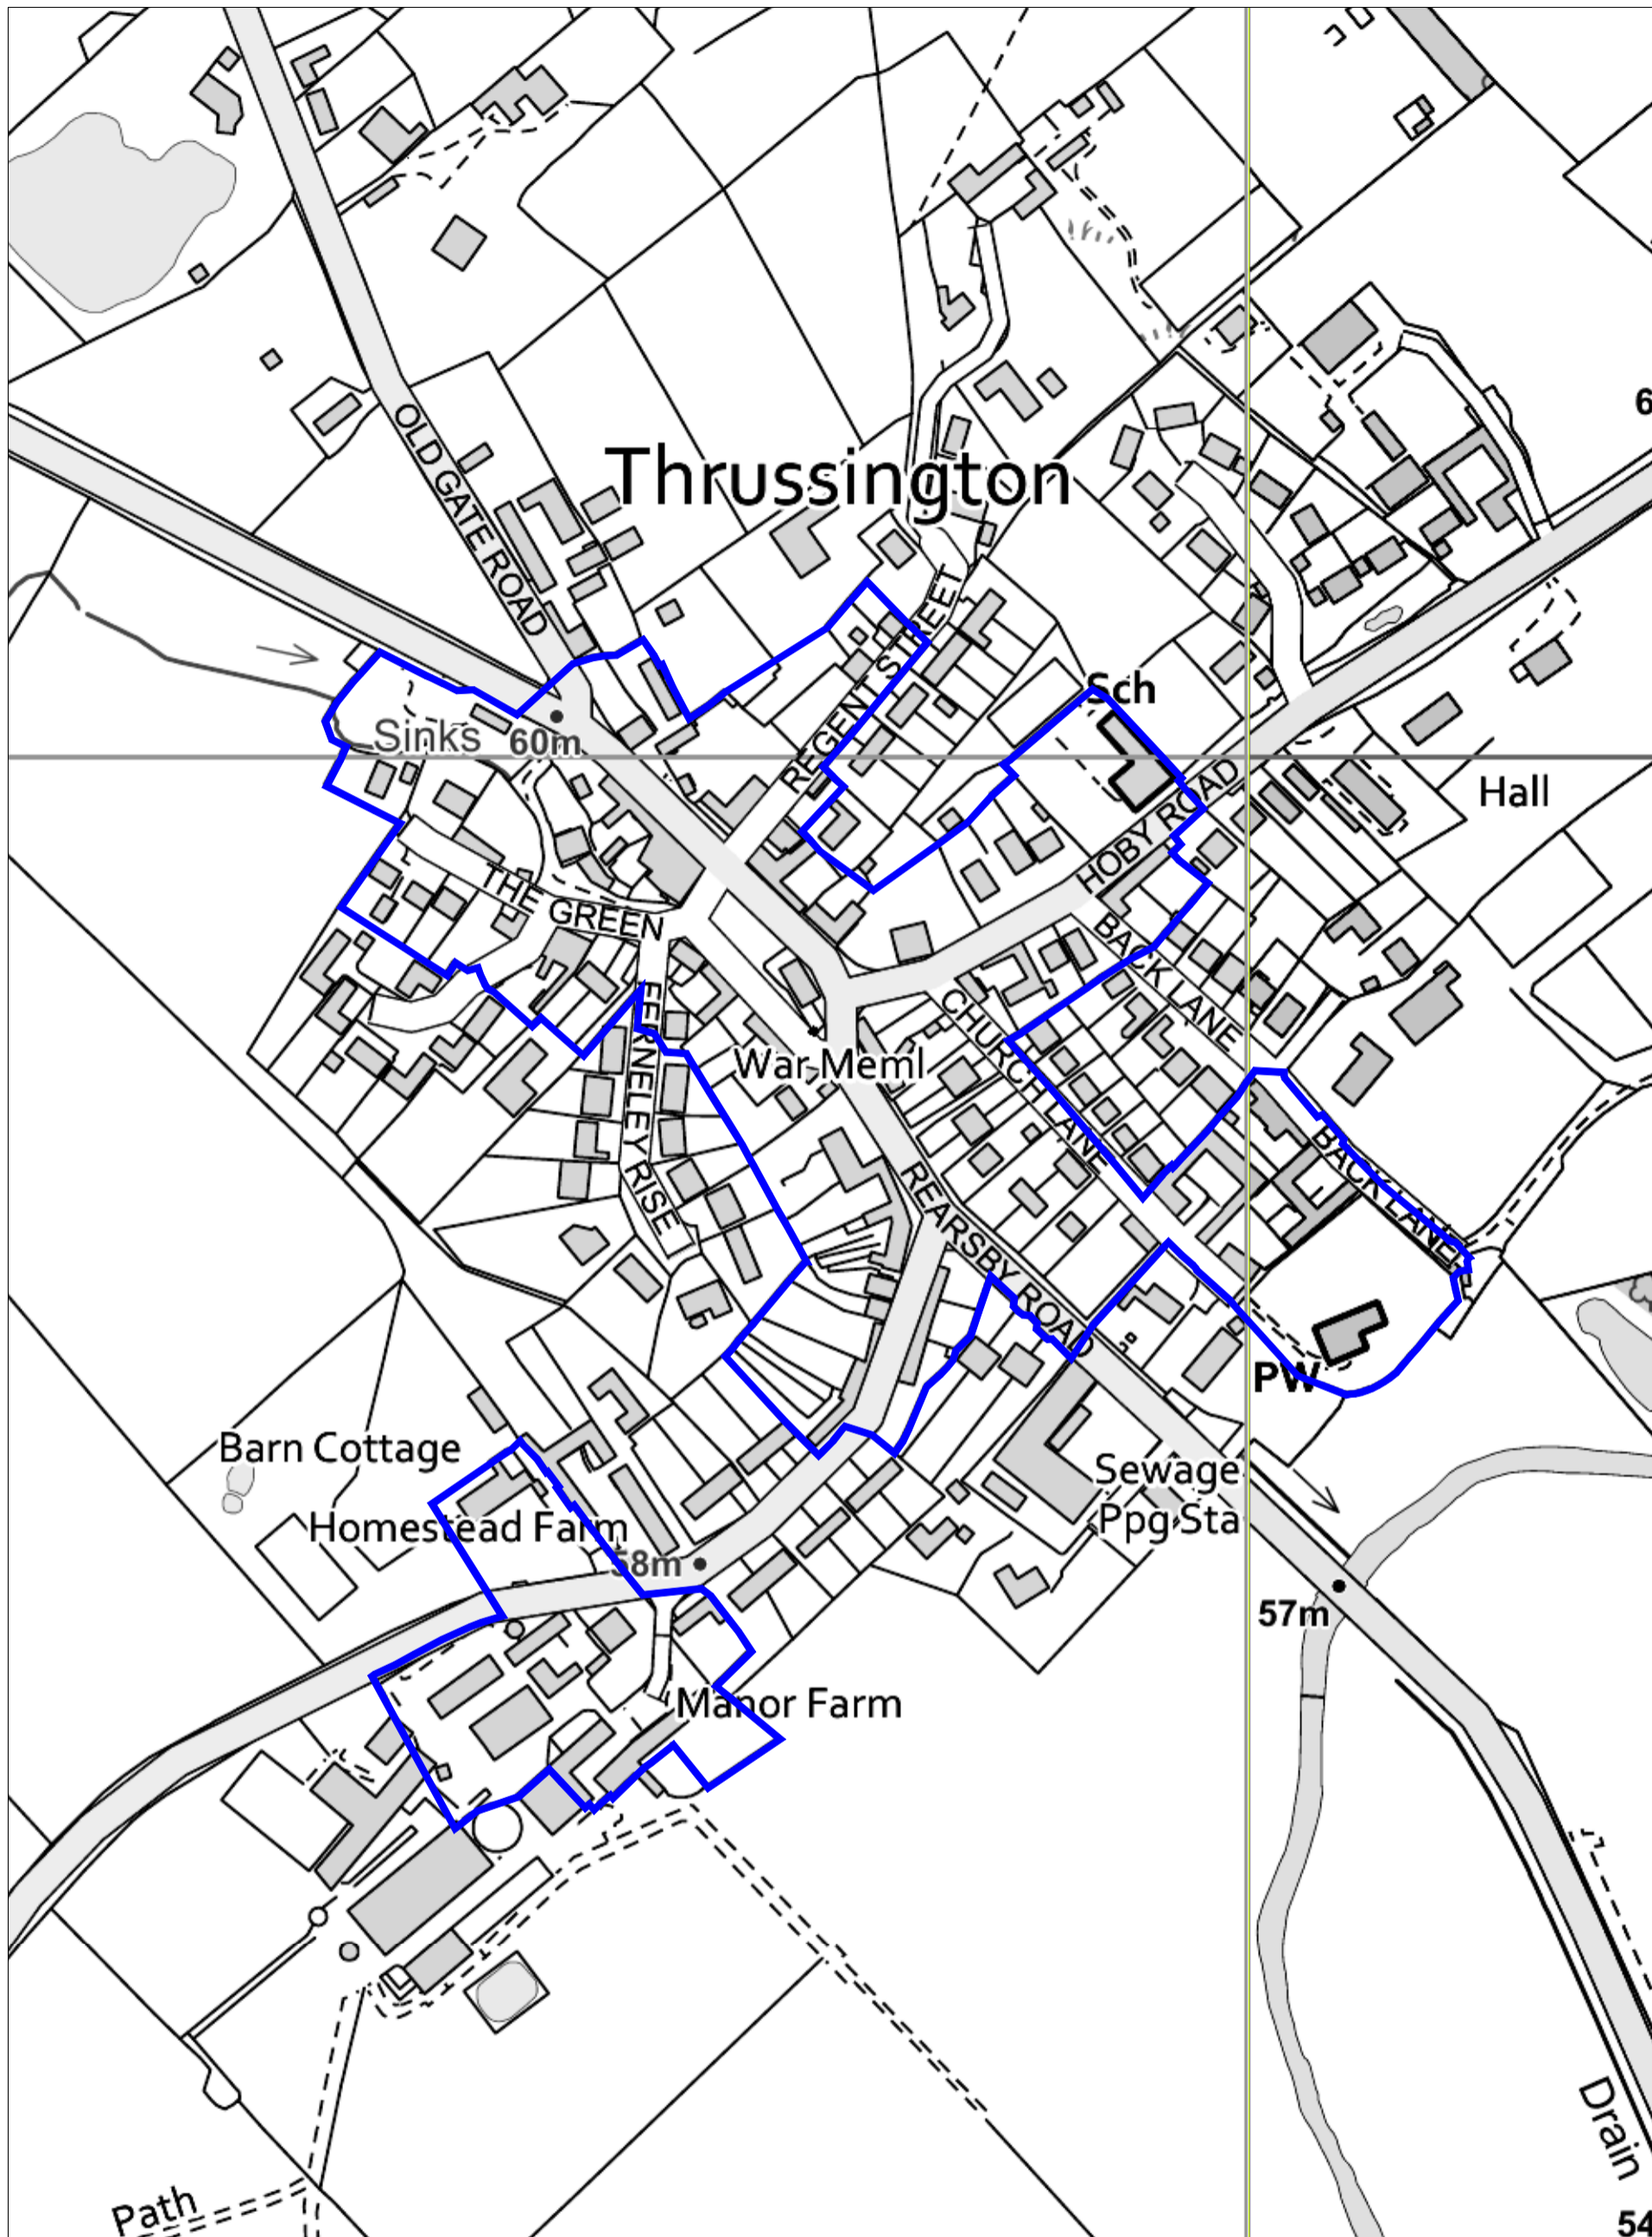

Thrussington - Conservation Area

Charnwood Borough Council  
Southfields  
Southfield Road  
Loughborough  
Leicestershire  
LE11 2TN  
tel: (01509) 263151  
www.charnwood.gov.uk

Scale: 1:2500  
Date: 11-04-2019 Time: 09:18:57  
This material has been reproduced from Ordnance Survey digital map data with the permission of the Controller of Her Majesty's Stationary Office. Unauthorised reproduction infringes Crown copyright and may lead to prosecution or civil proceedings. © Crown copyright.  
Licence No. 100023558  
Any Aerial Photography shown is copyright of UK Perspectives