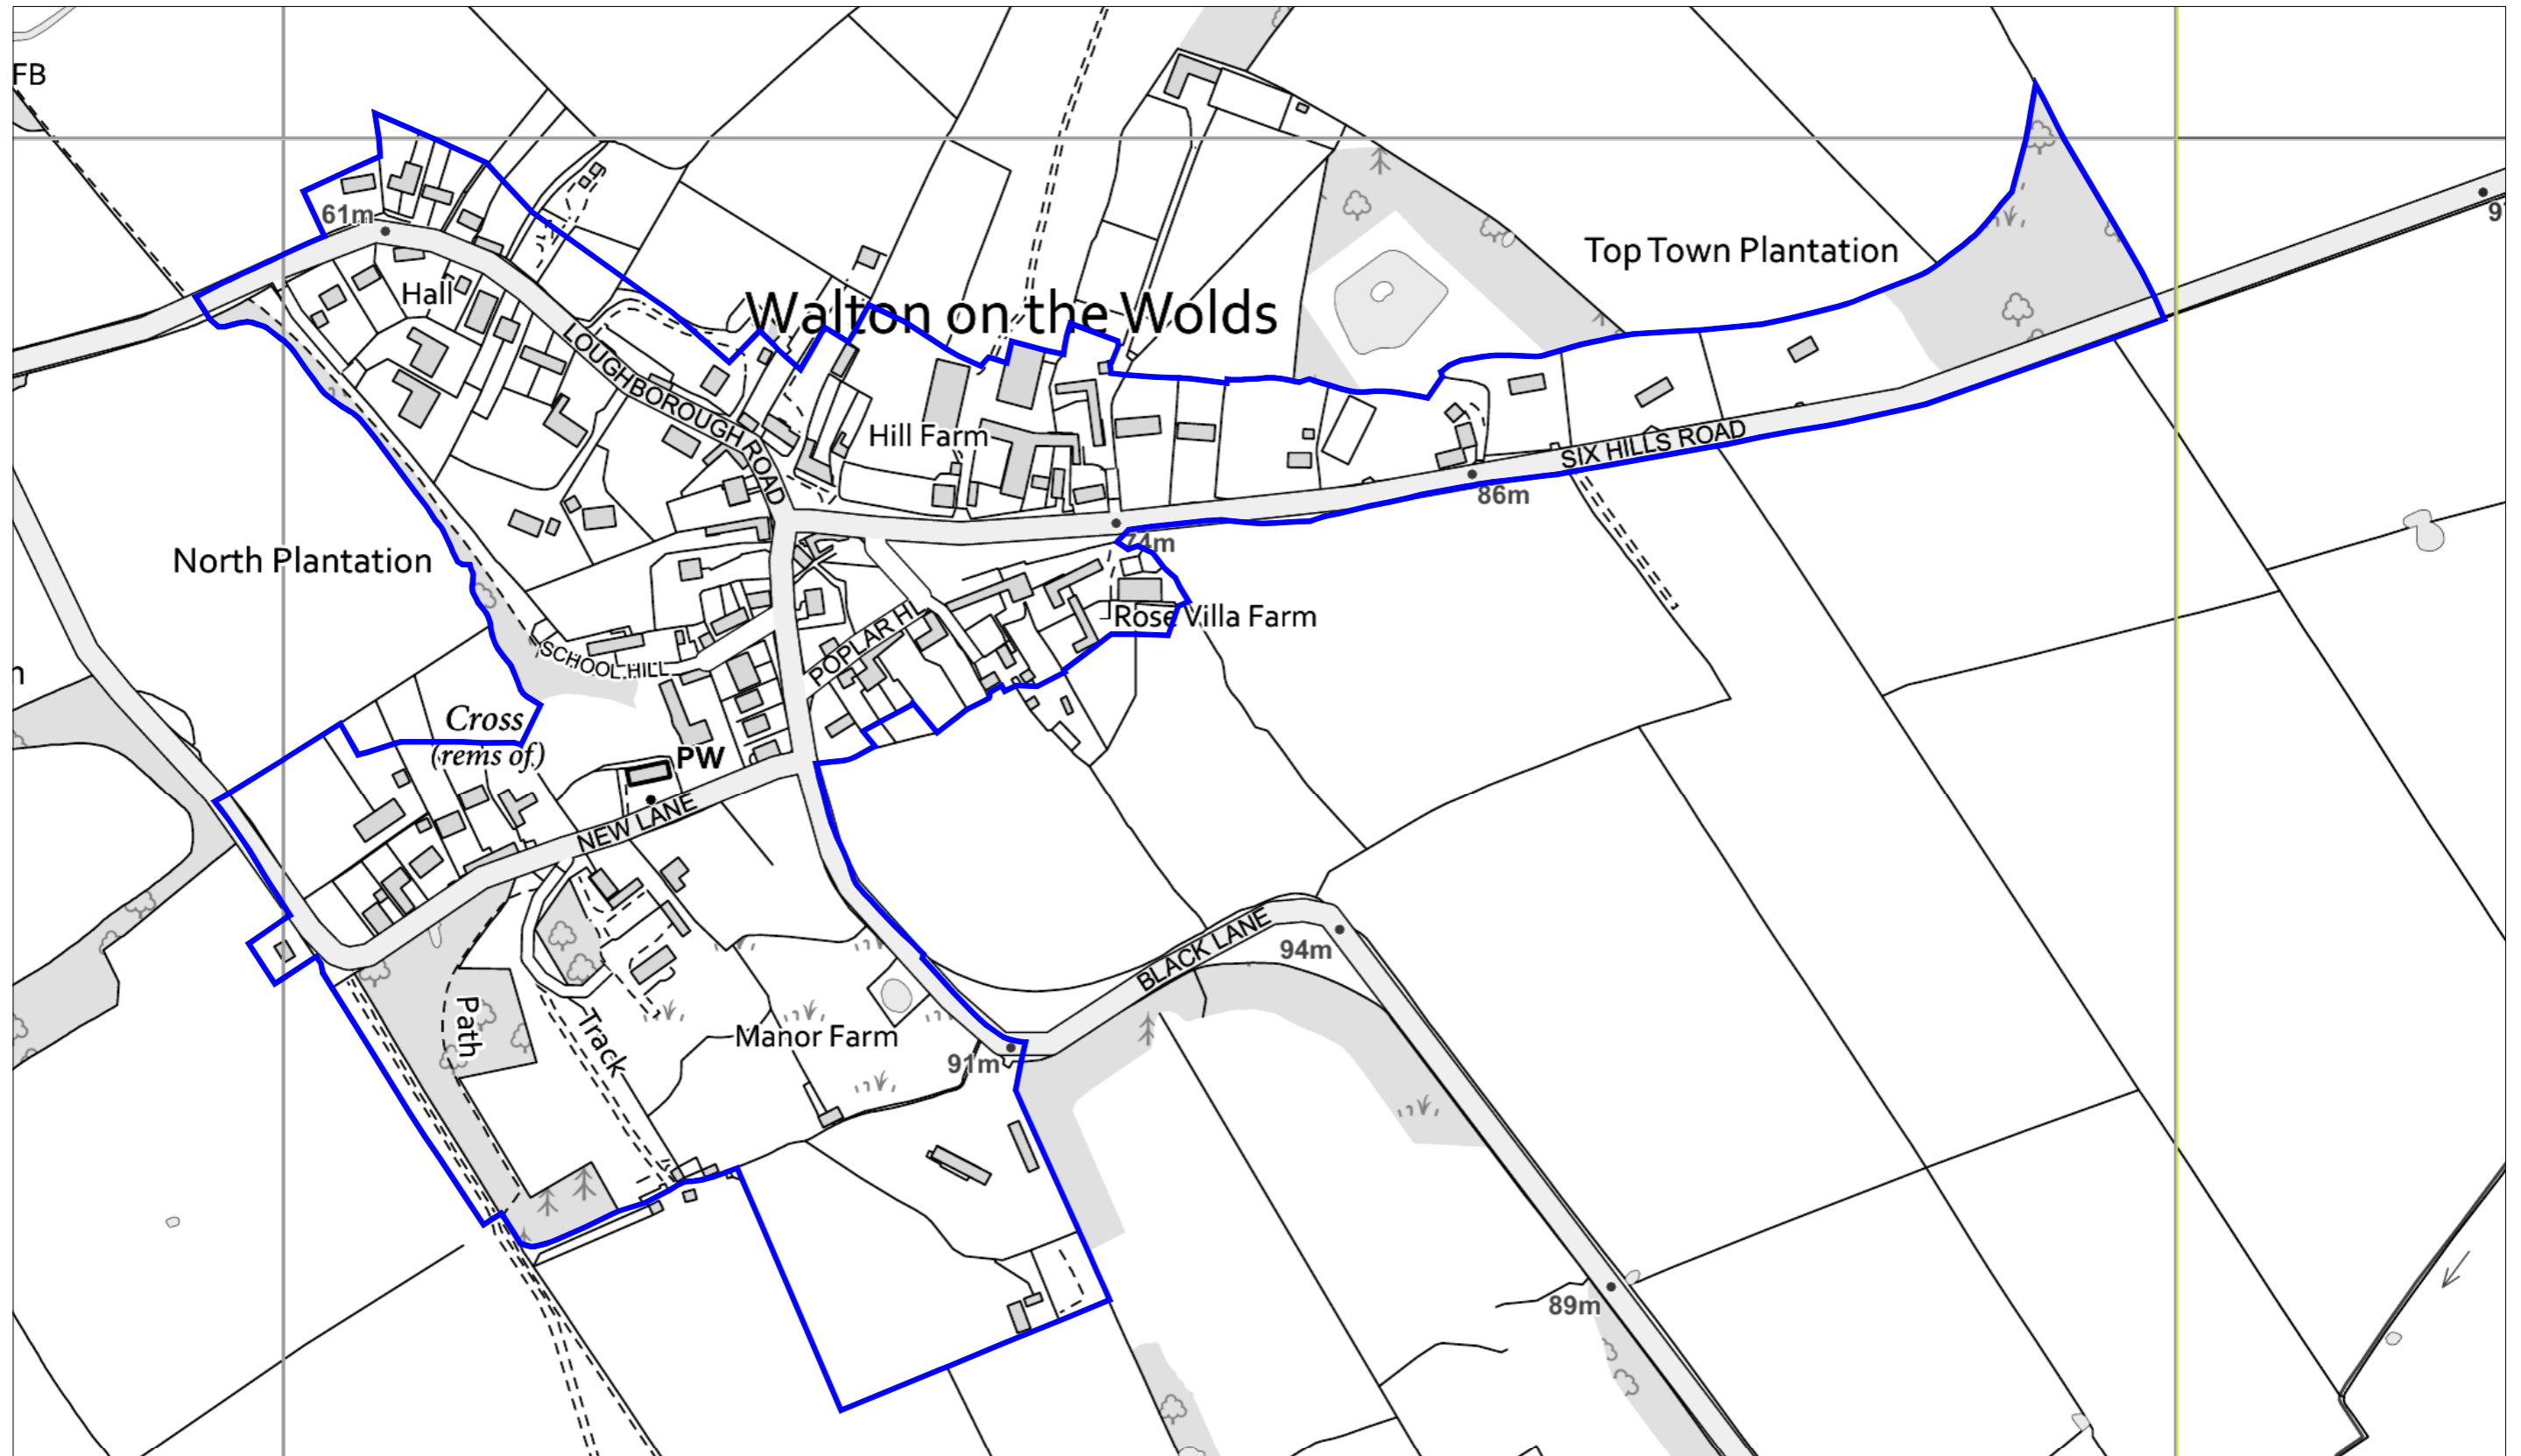

Walton on the Wolds - Conservation Area

Charnwood Borough Council
Southfields
Southfield Road
Loughborough
Leicestershire
LE11 2TN
tel: (01509) 263151
www.charnwood.gov.uk

Scale: 1:3500
Date: 11-04-2019 Time: 09:20:43
This material has been reproduced from Ordnance Survey digital map data with the permission of the Controller of Her Majesty's Stationary Office. Unauthorised reproduction infringes Crown copyright and may lead to prosecution or civil proceedings. © Crown copyright.
Licence No. 100023558
Any Aerial Photography shown is copyright of UK Perspectives