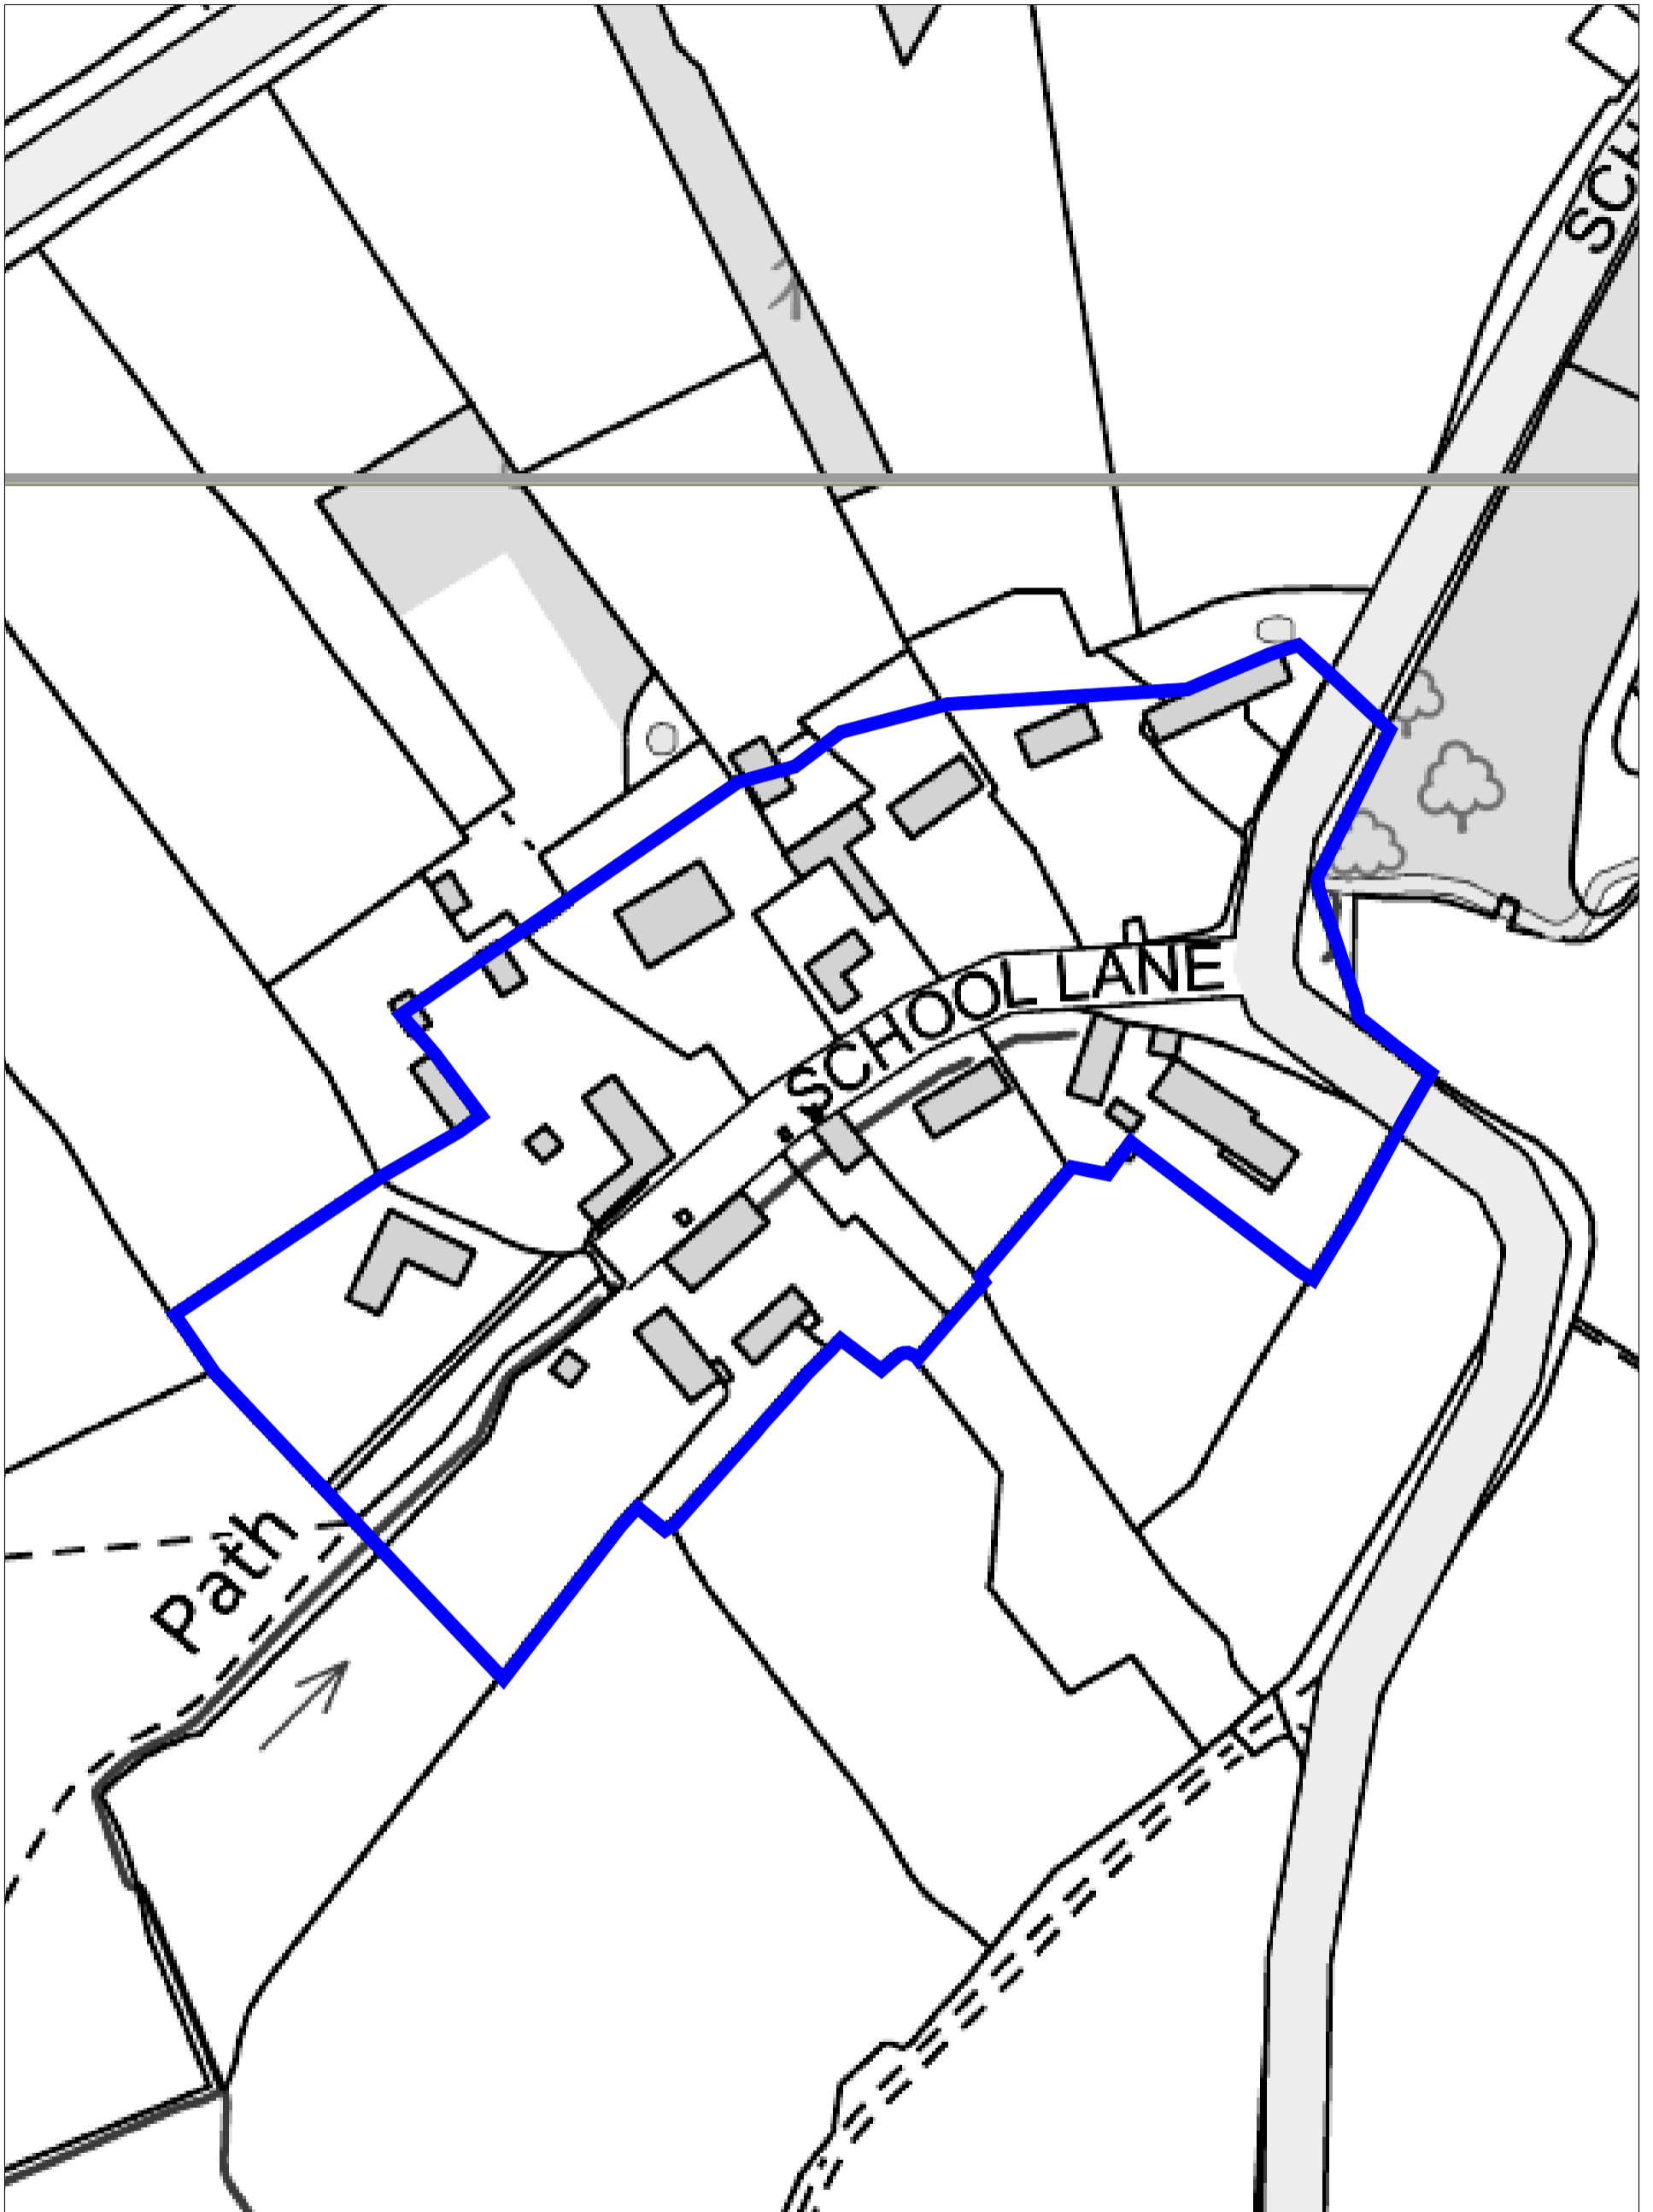

Woodhouse School Lane - Conservation Area

Charnwood Borough Council
Southfields
Southfield Road
Loughborough
Leicestershire
LE11 2TN
tel: (01509) 263151
www.charnwood.gov.uk

Scale: 1:1250
Date: 11-04-2019 Time: 09:25:06
This material has been reproduced from
Ordnance Survey digital map data with
the permission of the Controller of
Her Majesty's Stationary Office.
Unauthorised reproduction infringes
Crown copyright and may lead to
prosecution or civil proceedings.
© Crown copyright.
Licence No. 100023558
Any Aerial Photography shown is copyright
of UK Perspectives