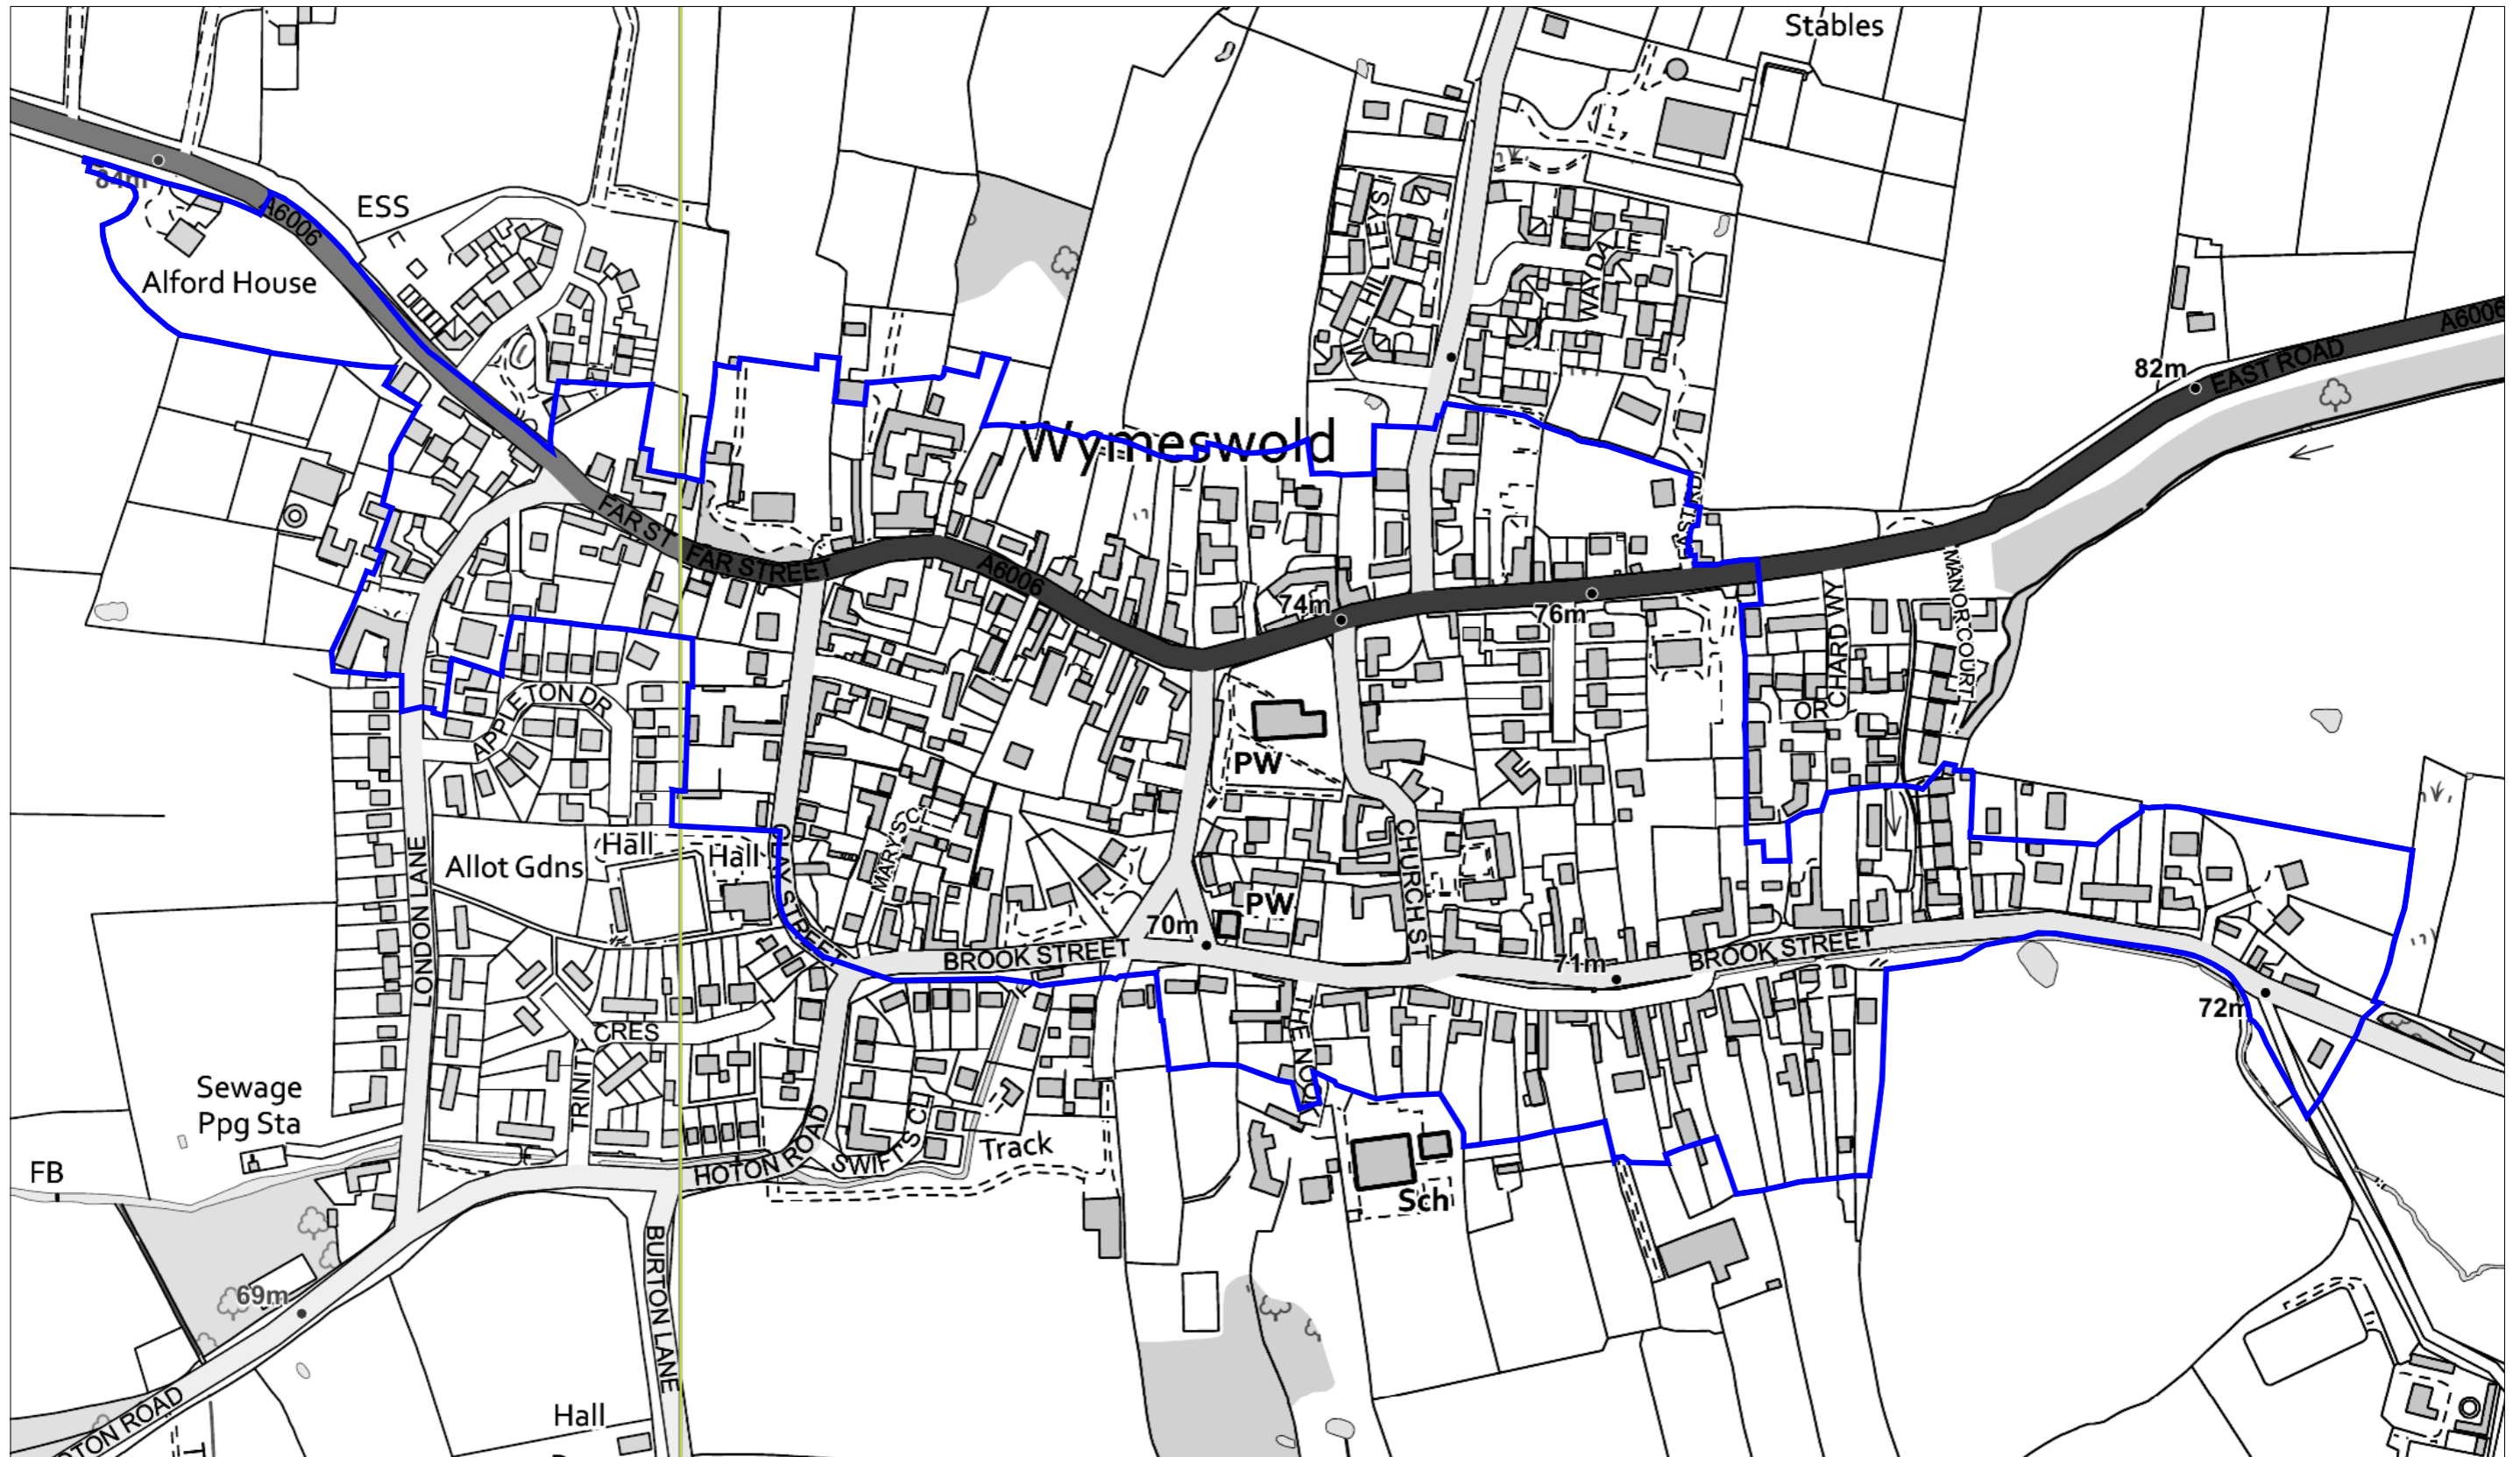

Wymeswold - Conservation Area

Charnwood Borough Council
Southfields
Southfield Road
Loughborough
Leicestershire
LE11 2TN
tel: (01509) 263151
www.charnwood.gov.uk

Scale: 1:3500
Date: 11-04-2019 Time: 09:28:11

This material has been reproduced from Ordnance Survey digital map data with the permission of the Controller of Her Majesty's Stationary Office. Unauthorised reproduction infringes Crown copyright and may lead to prosecution or civil proceedings. © Crown copyright.

Licence No. 100023558

Any Aerial Photography shown is copyright of UK Perspectives