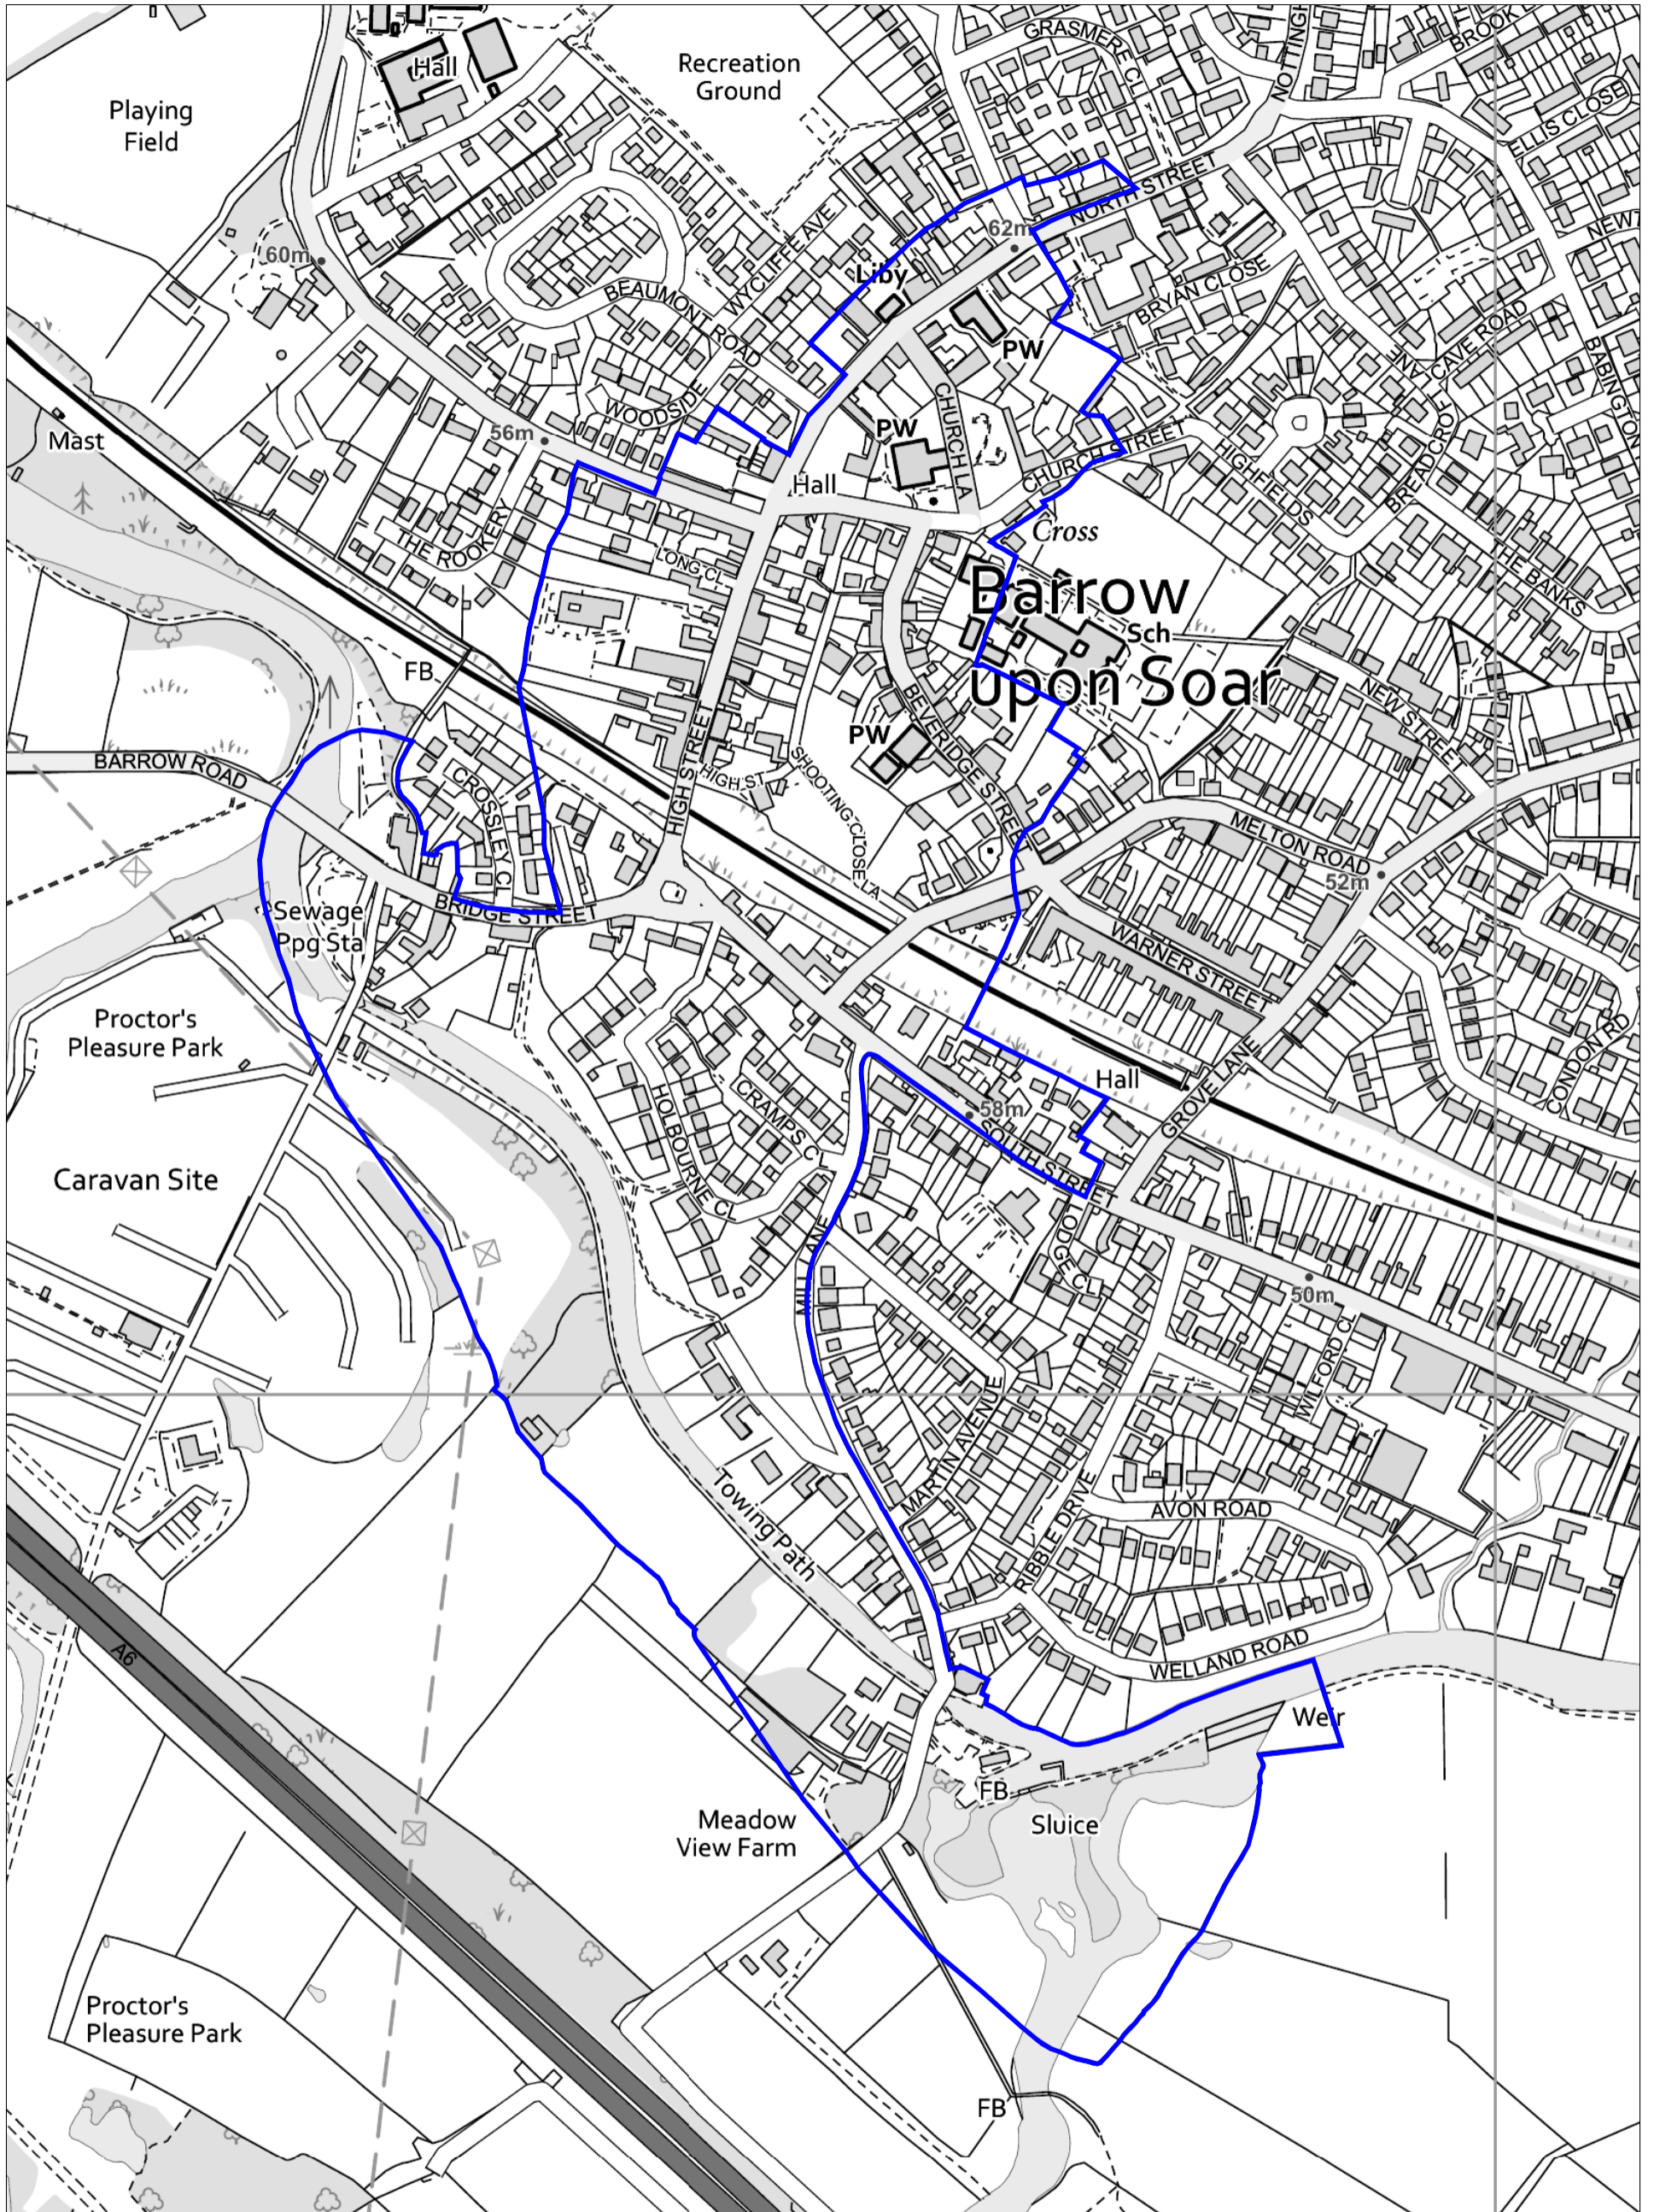

Barrow upon Soar Conservation Area

Charnwood Borough Council
Southfields
Southfield Road
Loughborough
Leicestershire
LE11 2TN
tel: (01509) 263151
www.charnwood.gov.uk

Scale: 1:4000
Date: 11-04-2019 Time: 08:18:14
This material has been reproduced from Ordnance Survey digital map data with the permission of the Controller of Her Majesty's Stationary Office. Unauthorised reproduction infringes Crown copyright and may lead to prosecution or civil proceedings.
© Crown copyright.
Licence No. 100023558
Any Aerial Photography shown is copyright of UK Perspectives