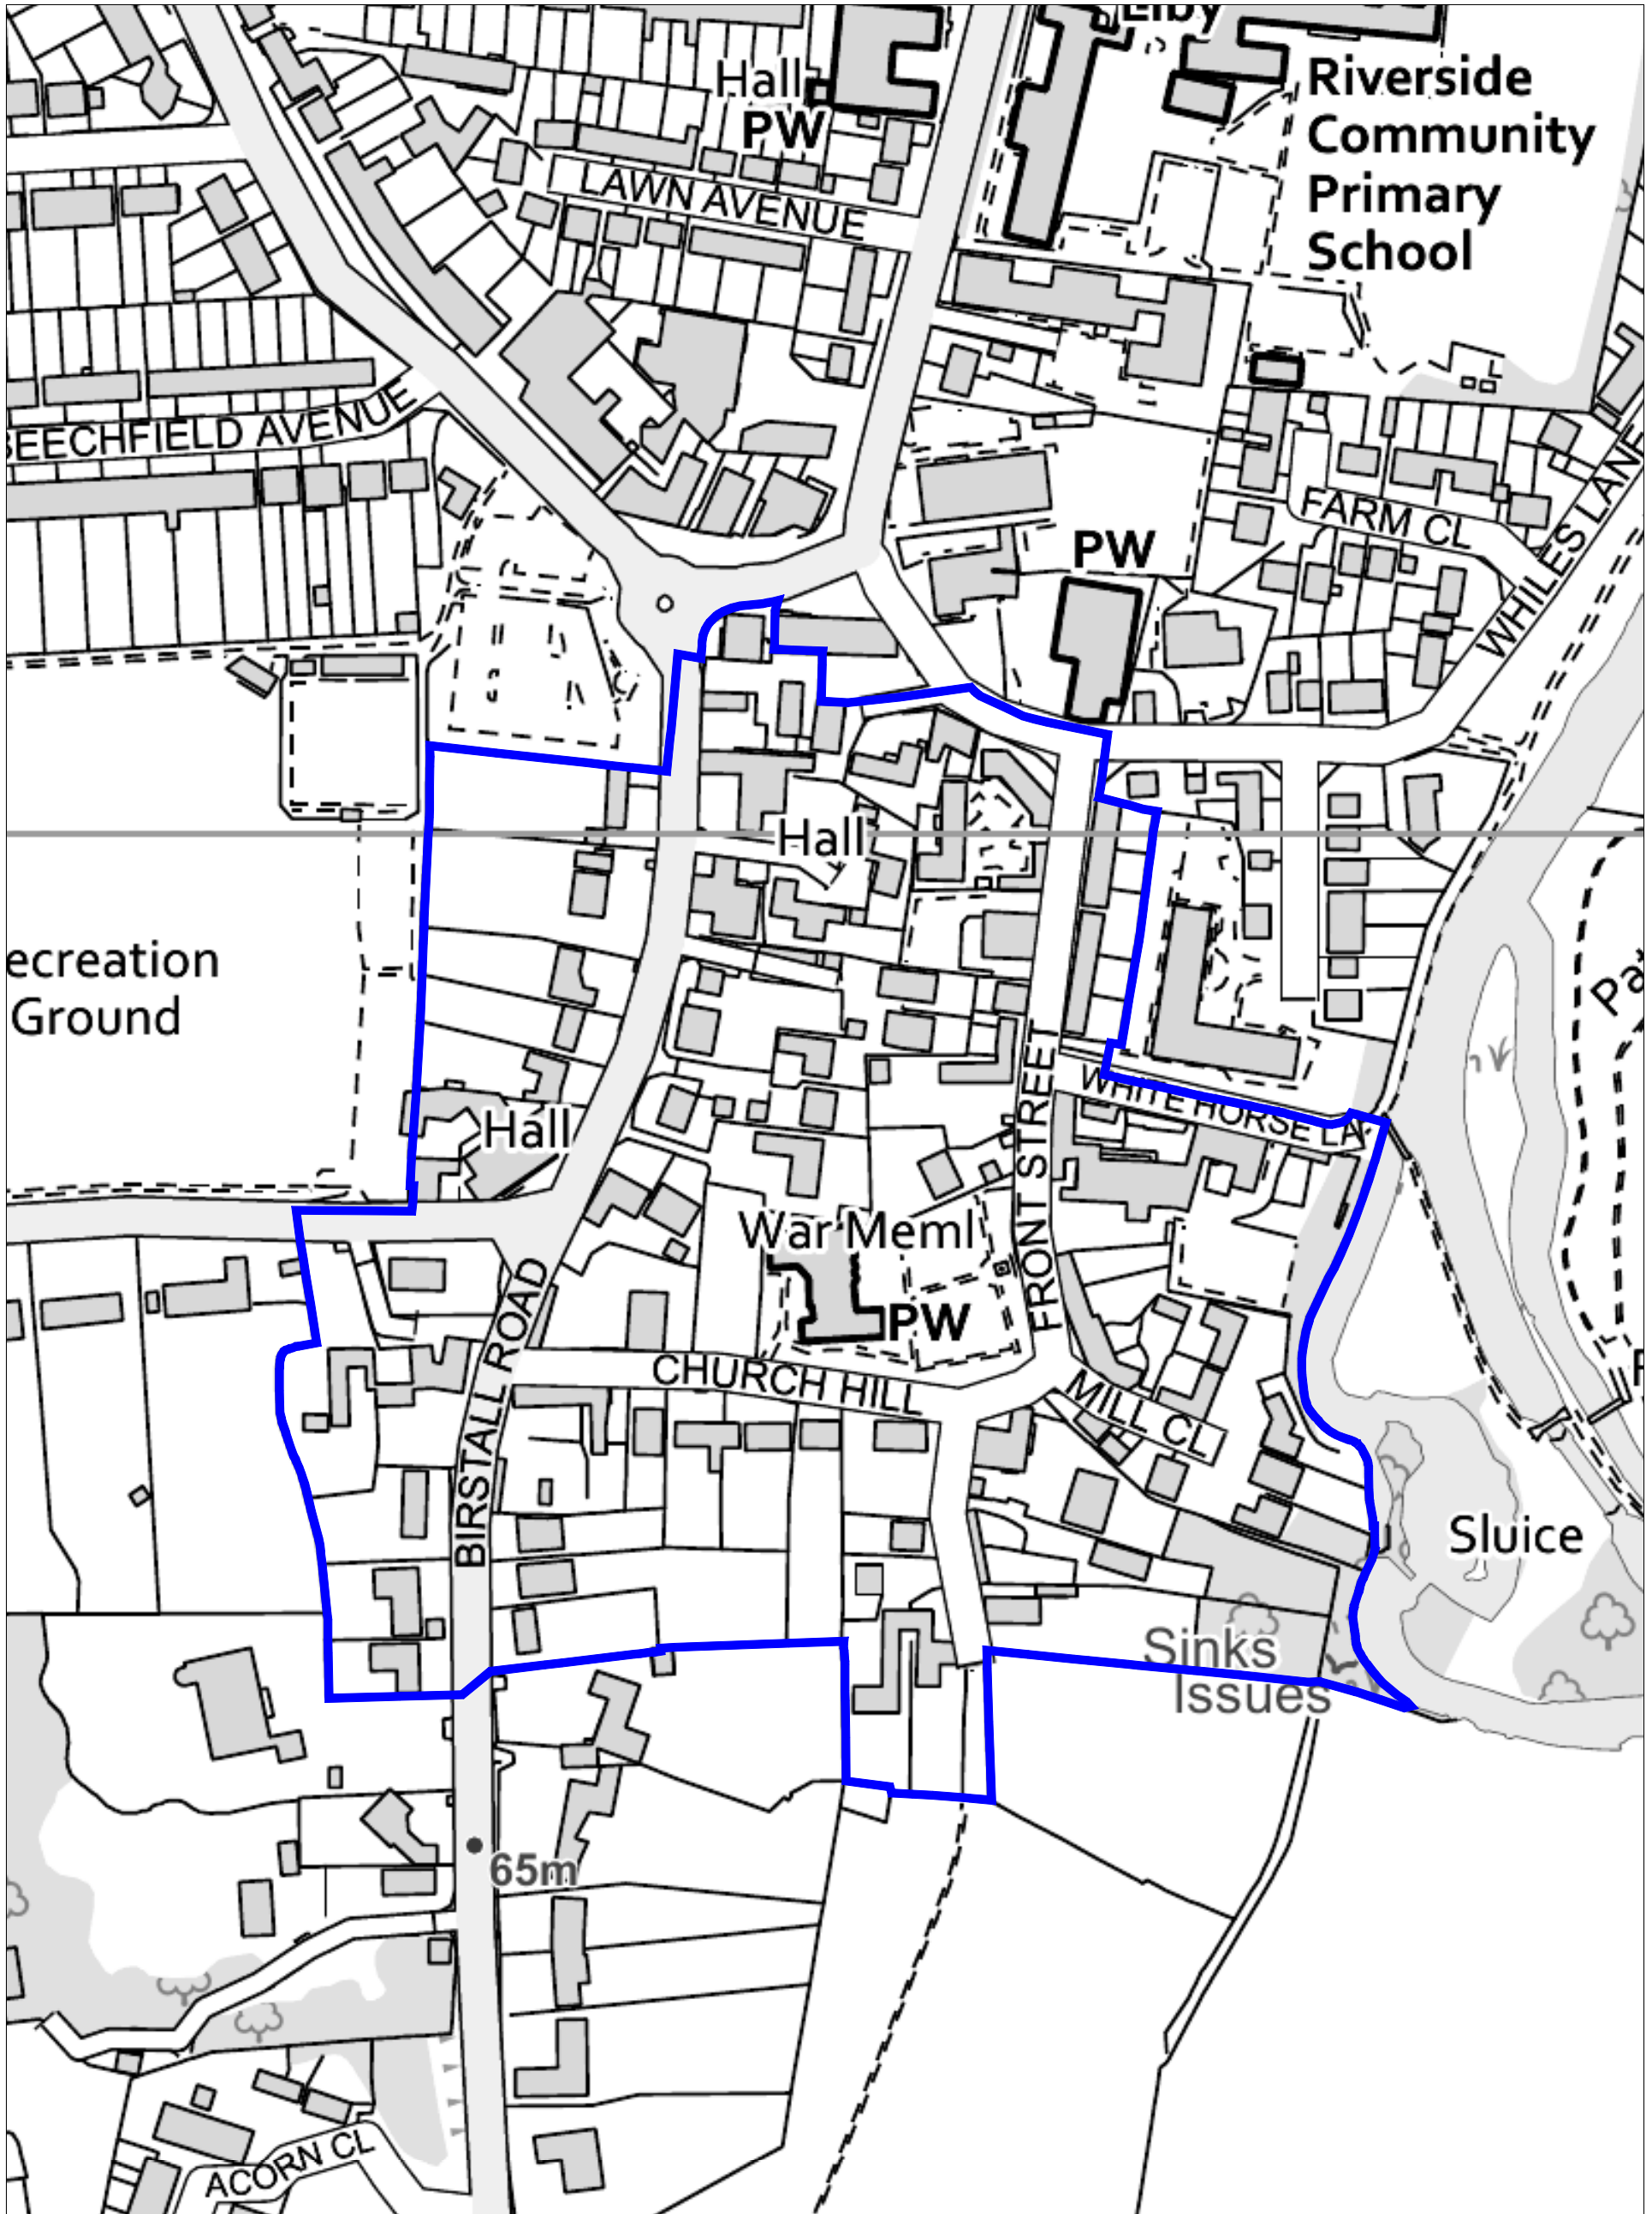

Birstall Conservation Area

Charnwood Borough Council
Southfields
Southfield Road
Loughborough
Leicestershire
LE11 2TN
tel: (01509) 263151
www.charnwood.gov.uk

Scale: 1:2000
Date: 11-04-2019 Time: 08:20:09

This material has been reproduced from Ordnance Survey digital map data with the permission of the Controller of Her Majesty's Stationary Office. Unauthorised reproduction infringes Crown copyright and may lead to prosecution or civil proceedings. © Crown copyright.

Licence No. 100023558

Any Aerial Photography shown is copyright of UK Perspectives