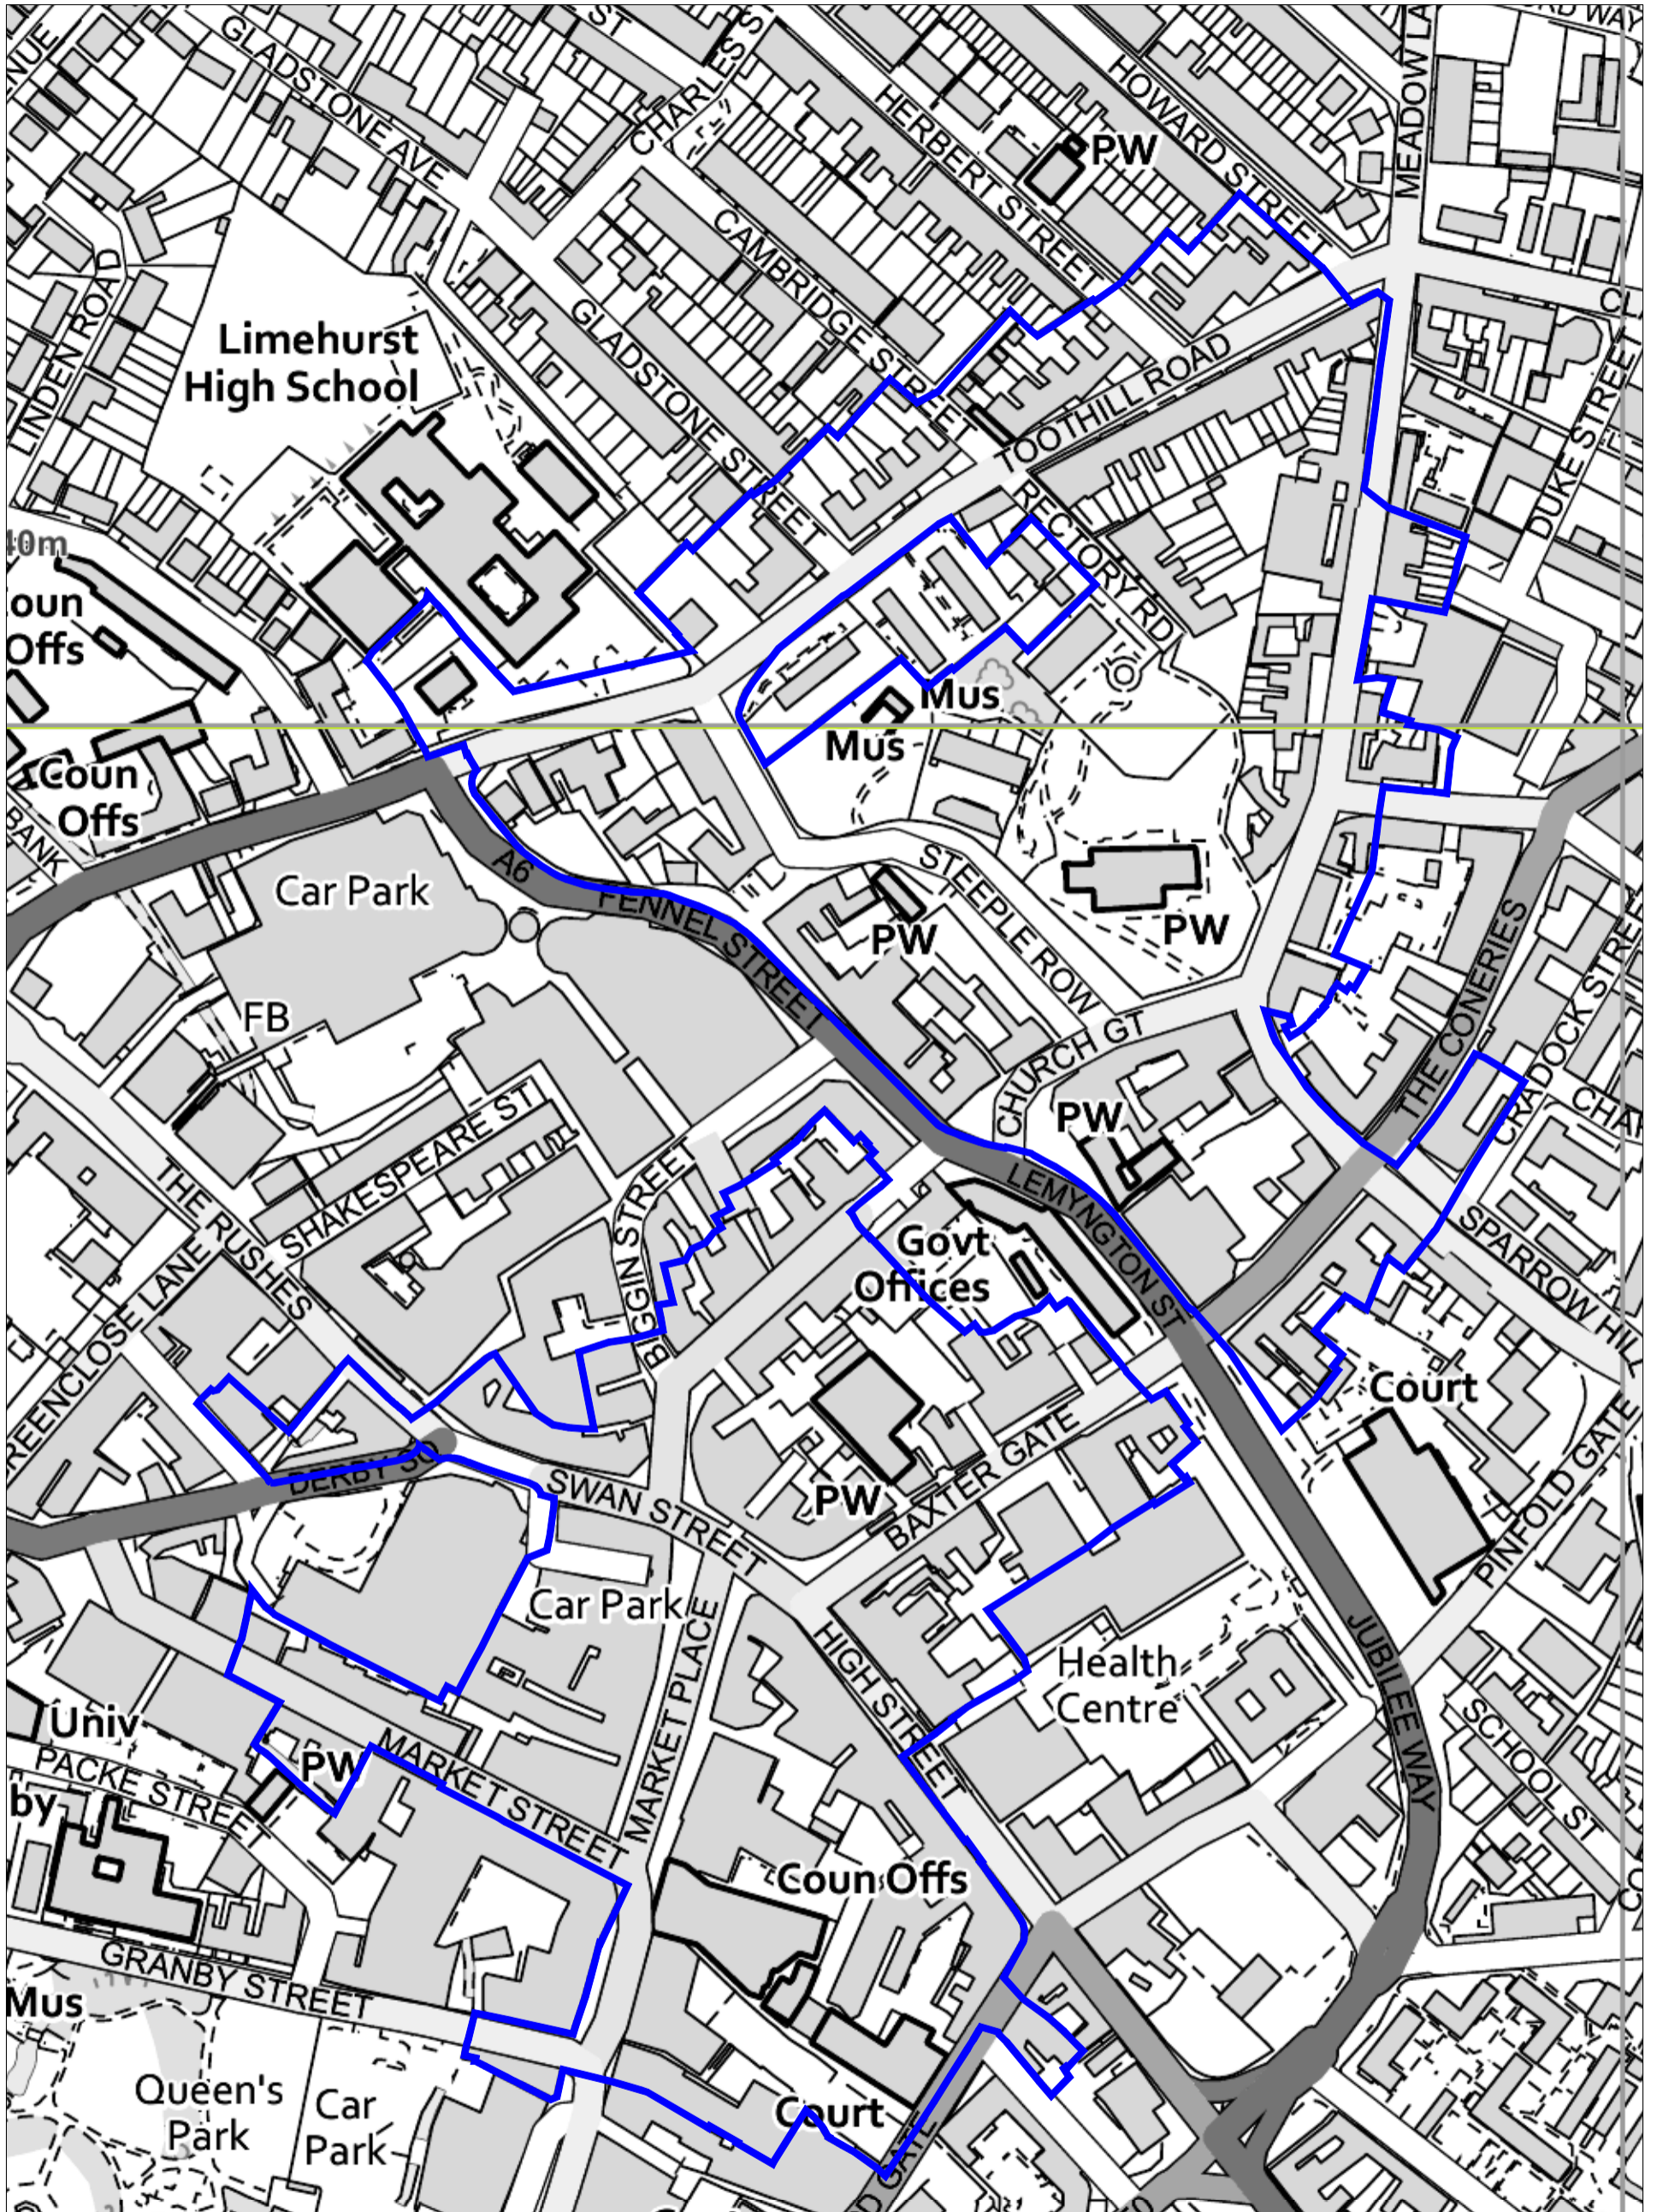

Loughborough - Church Gate Conservation Area

Charnwood Borough Council
 Southfields
 Southfield Road
 Loughborough
 Leicestershire
 LE11 2TN
 tel: (01509) 263151
 www.charnwood.gov.uk

Scale: 1:2500
 Date: 11-04-2019 Time: 08:40:24
 This material has been reproduced from Ordnance Survey digital map data with the permission of the Controller of Her Majesty's Stationary Office. Unauthorised reproduction infringes Crown copyright and may lead to prosecution or civil proceedings.
 © Crown copyright.
 Licence No. 100023558
 Any Aerial Photography shown is copyright of UK Perspectives