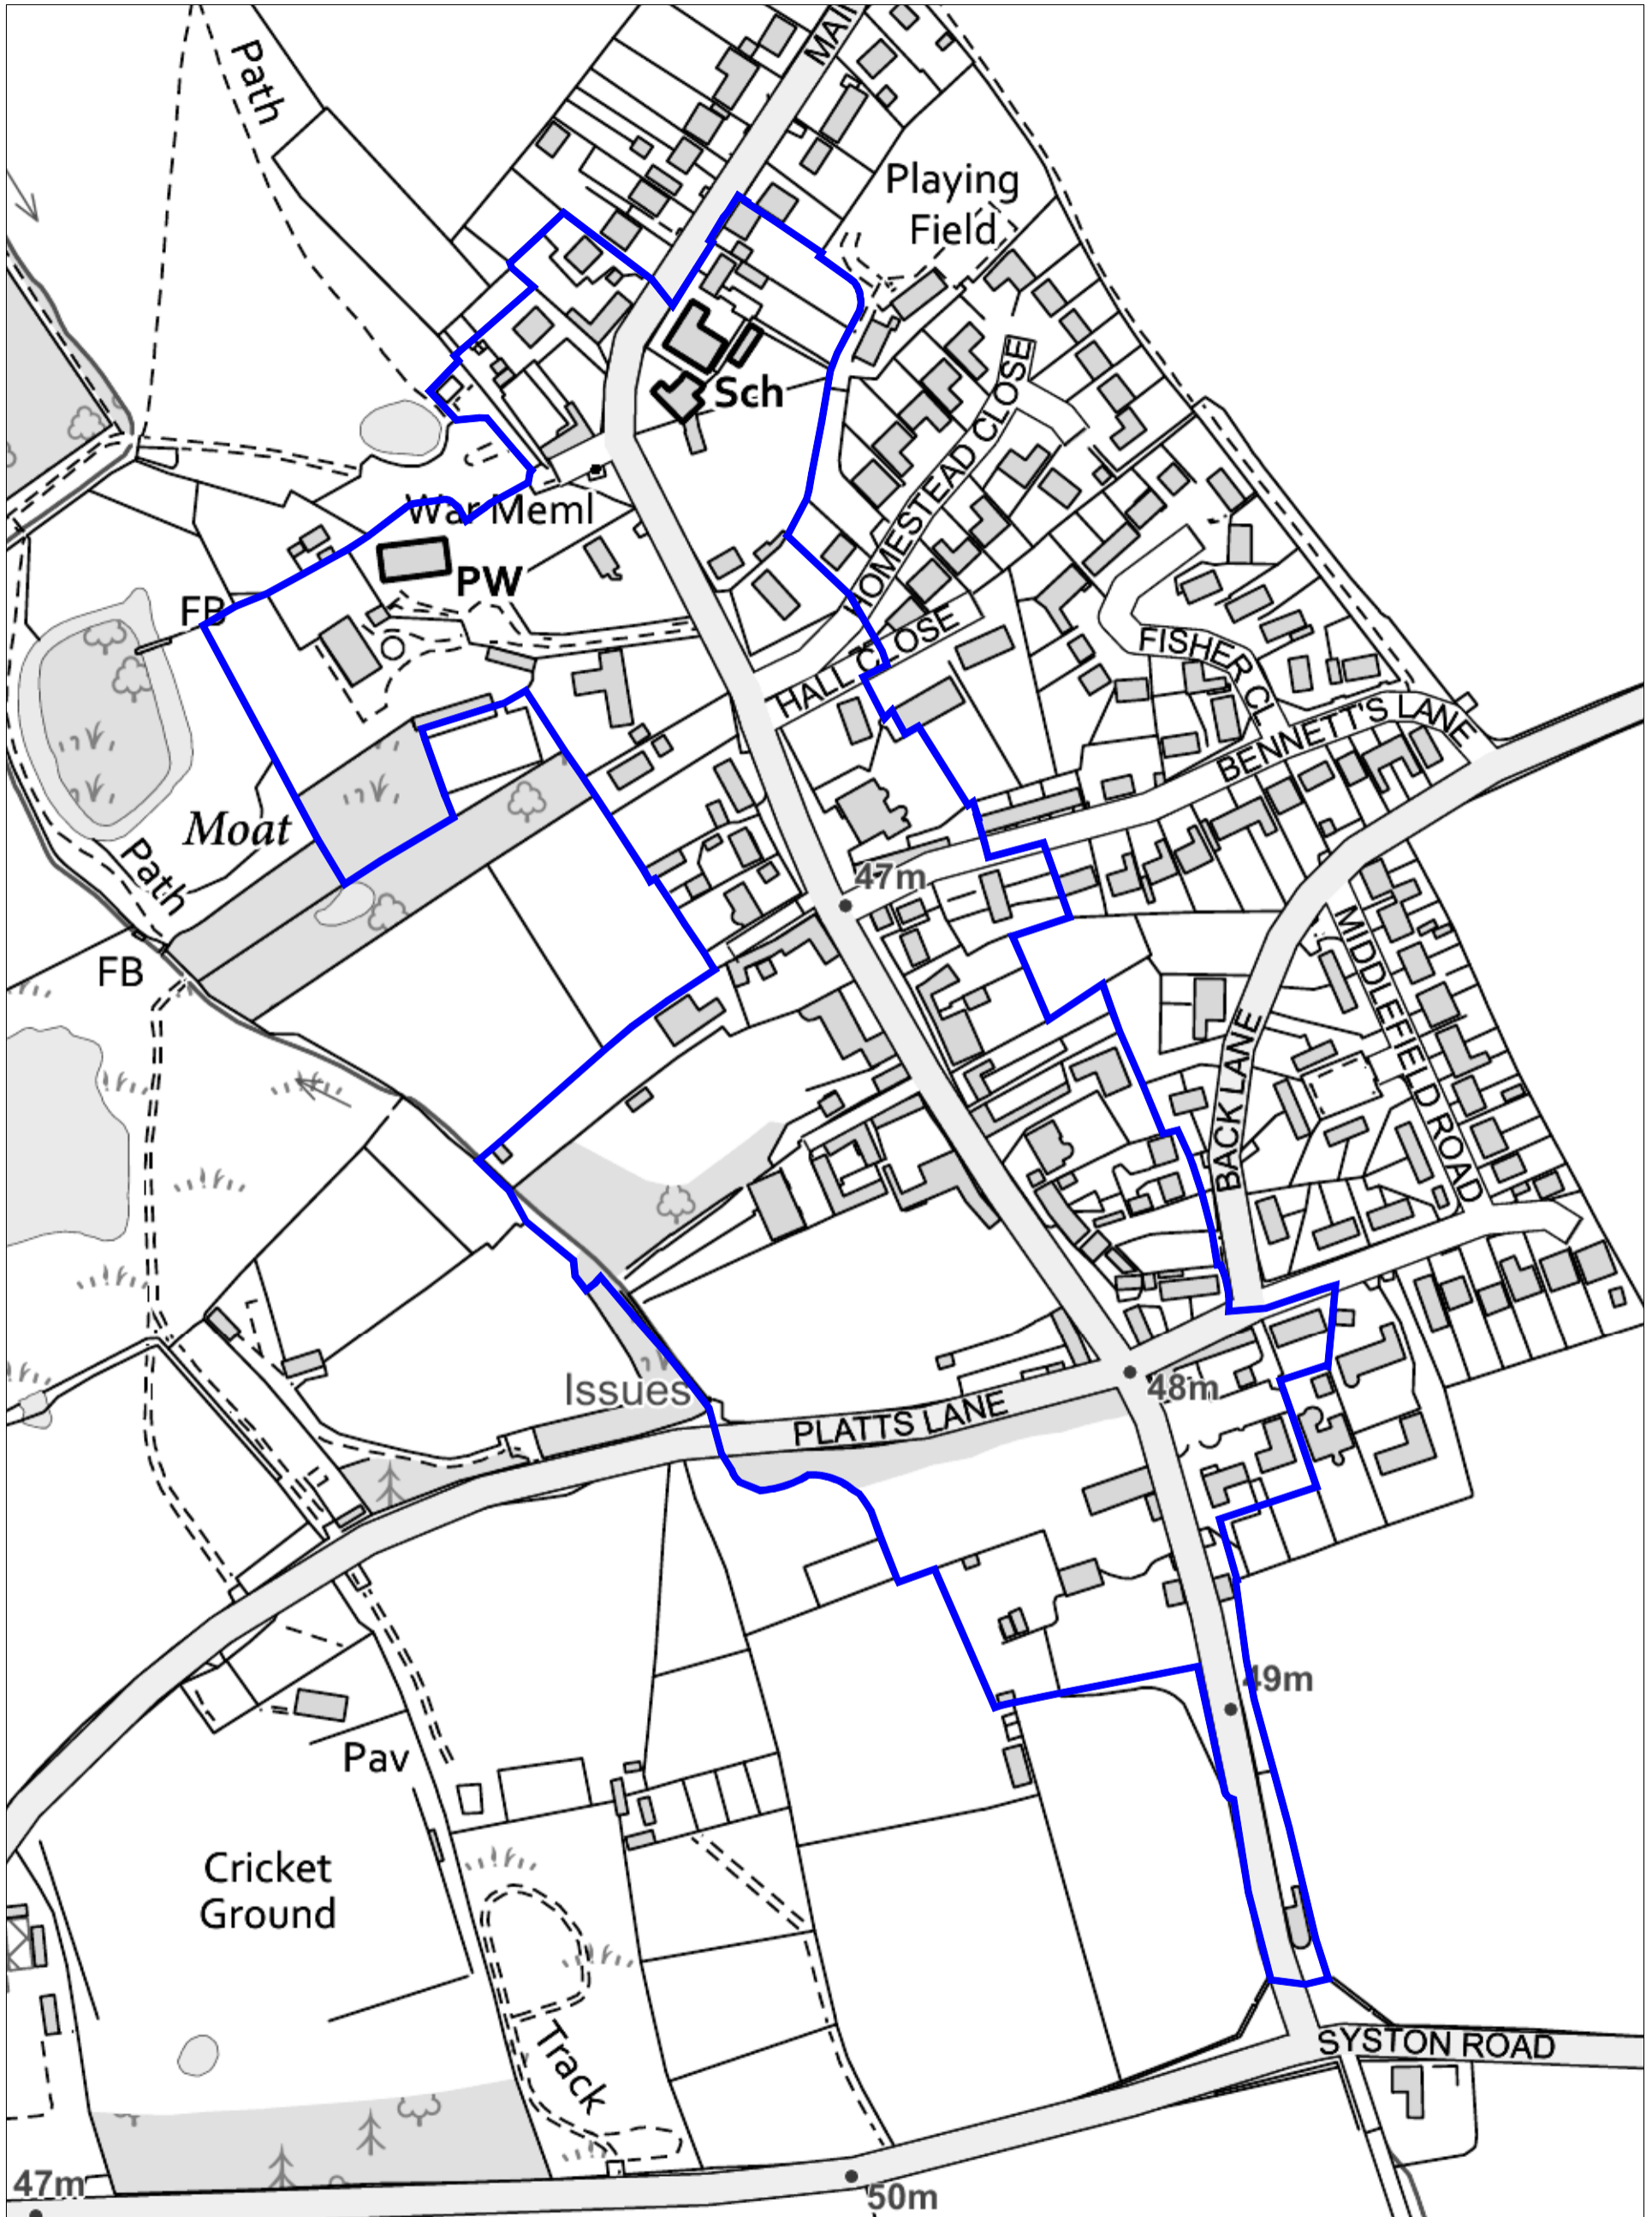

Cossington Conservation Area

Charnwood Borough Council
Southfields
Southfield Road
Loughborough
Leicestershire
LE11 2TN
tel: (01509) 263151
www.charnwood.gov.uk

Scale: 1:2500
Date: 11-04-2019 Time: 08:21:12
This material has been reproduced from Ordnance Survey digital map data with the permission of the Controller of Her Majesty's Stationary Office. Unauthorised reproduction infringes Crown copyright and may lead to prosecution or civil proceedings.
© Crown copyright.
Licence No. 100023558
Any Aerial Photography shown is copyright of UK Perspectives