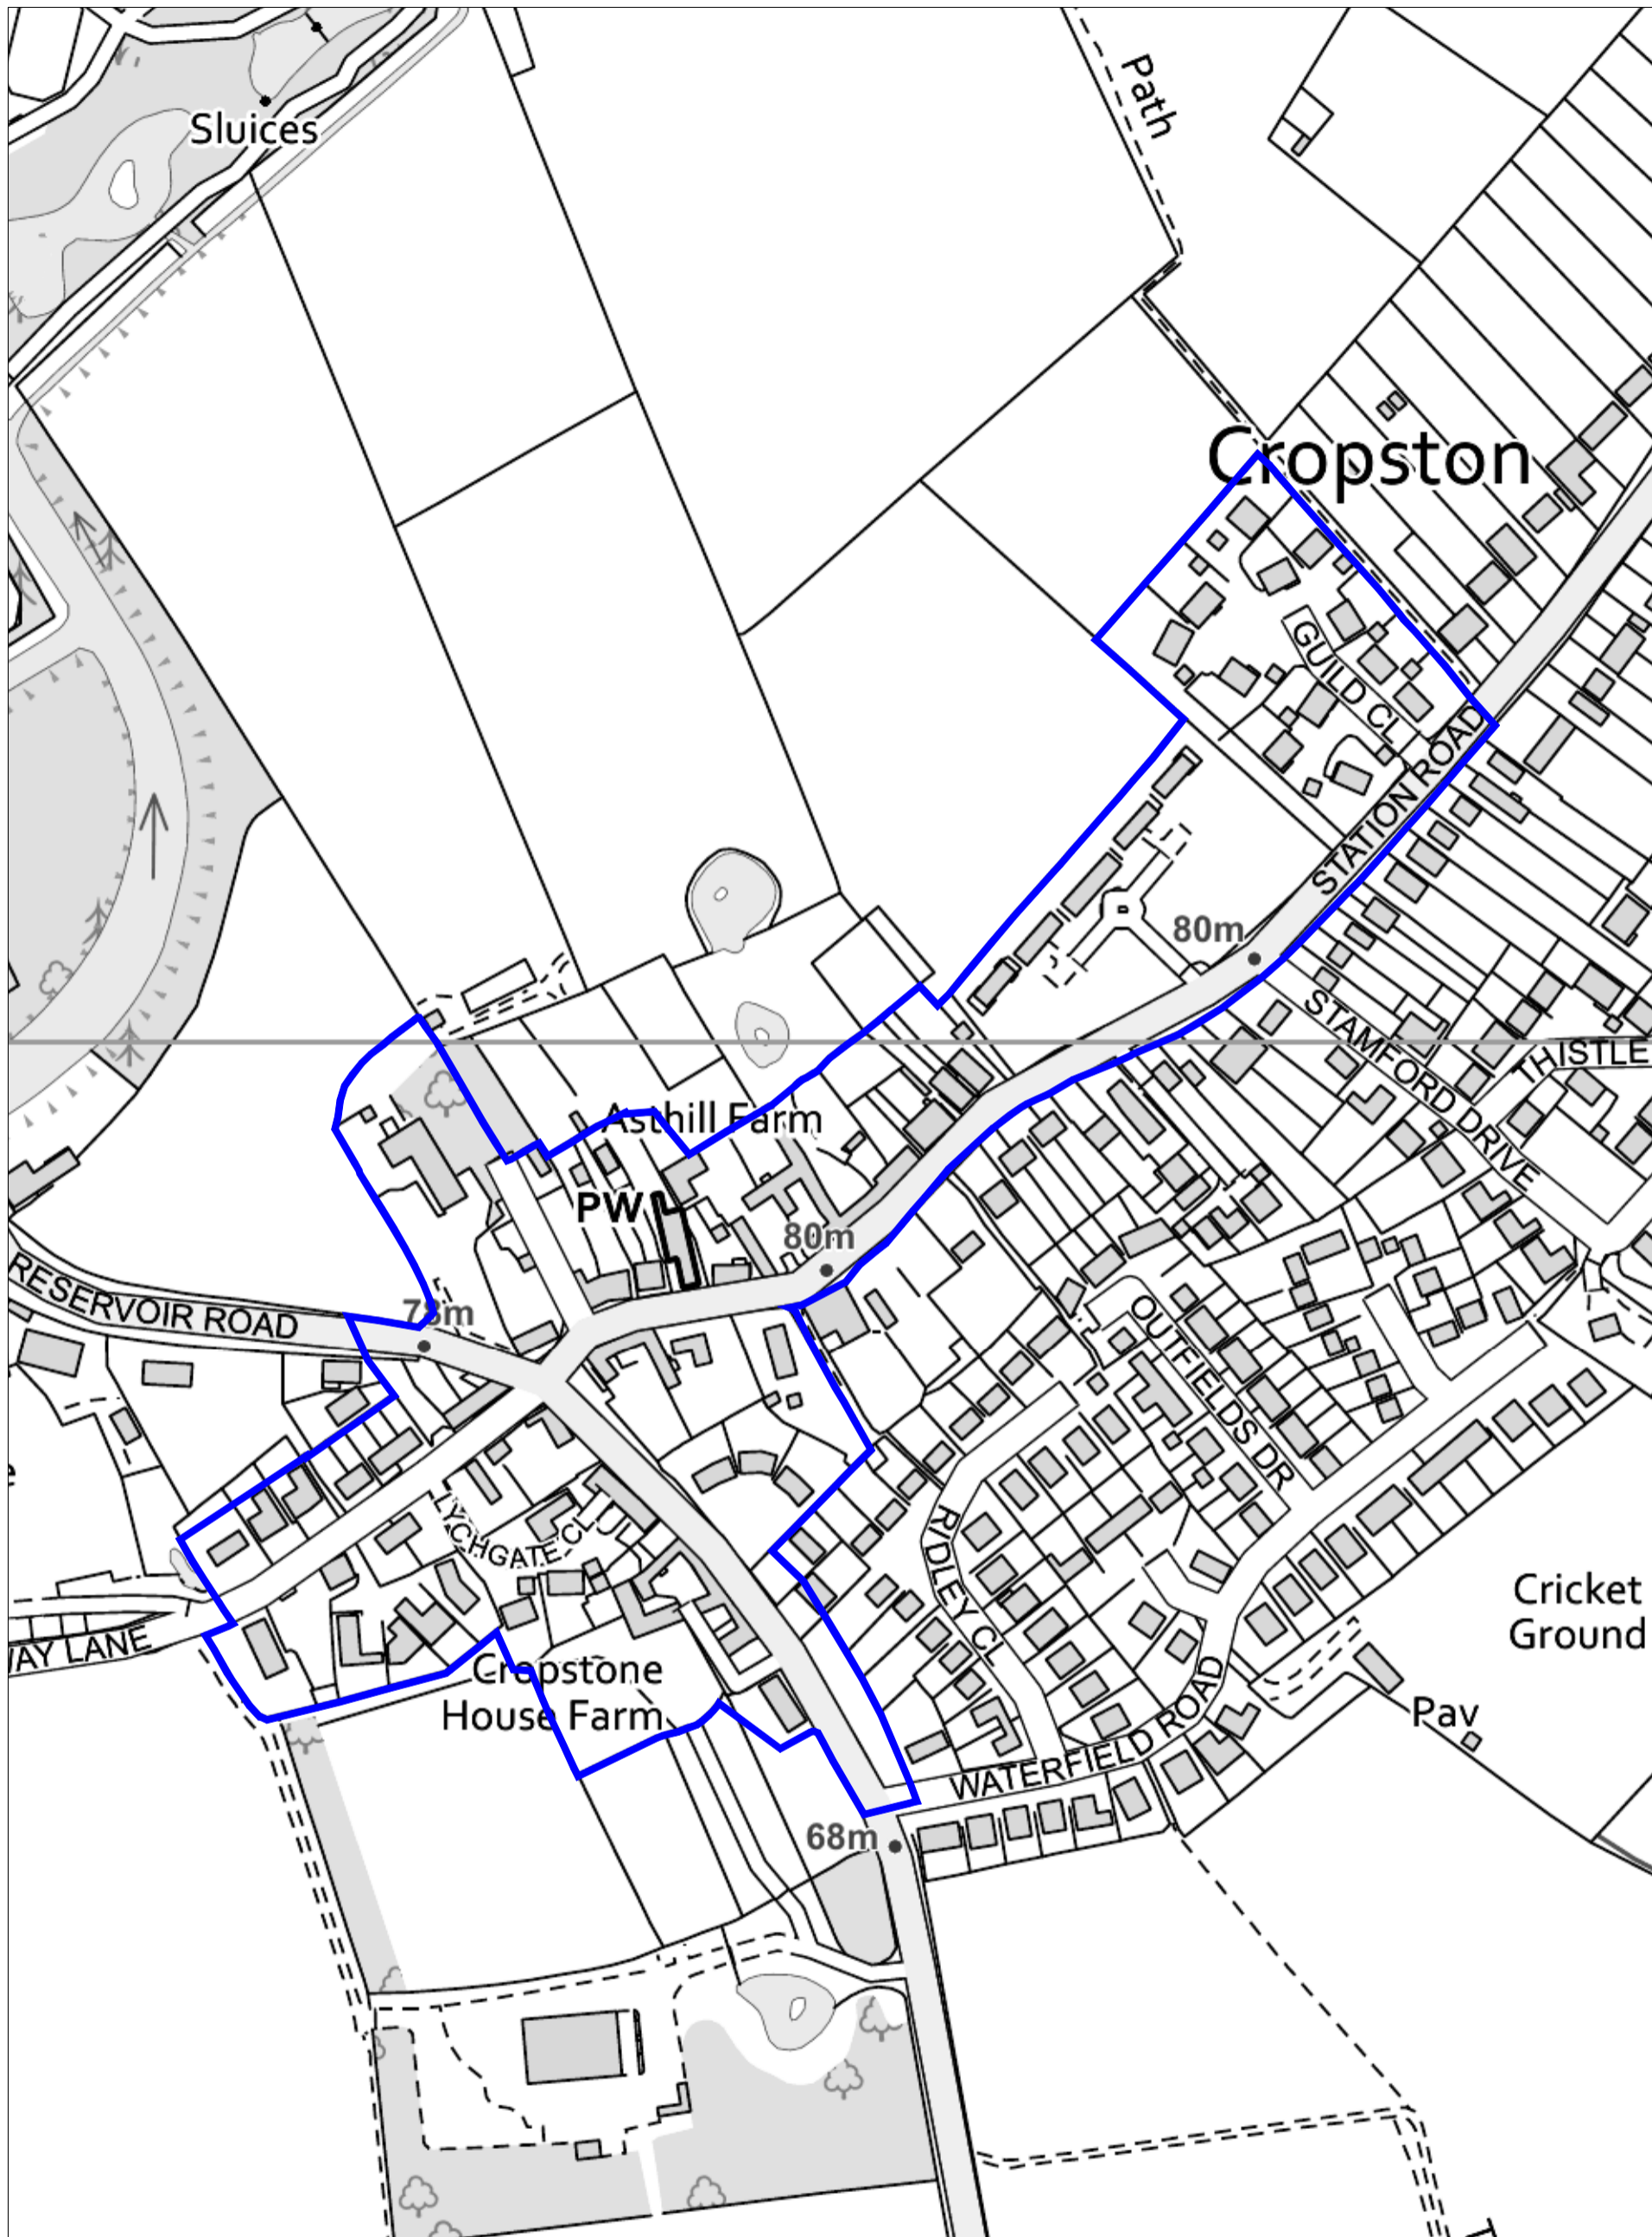

Cropston Conservation Area

Charnwood Borough Council  
Southfields  
Southfield Road  
Loughborough  
Leicestershire  
LE11 2TN  
tel: (01509) 263151  
www.charnwood.gov.uk

Scale: 1:2500  
Date: 11-04-2019 Time: 08:29:33  
This material has been reproduced from Ordnance Survey digital map data with the permission of the Controller of Her Majesty's Stationary Office. Unauthorised reproduction infringes Crown copyright and may lead to prosecution or civil proceedings. © Crown copyright.  
Licence No. 100023558  
Any Aerial Photography shown is copyright of UK Perspectives