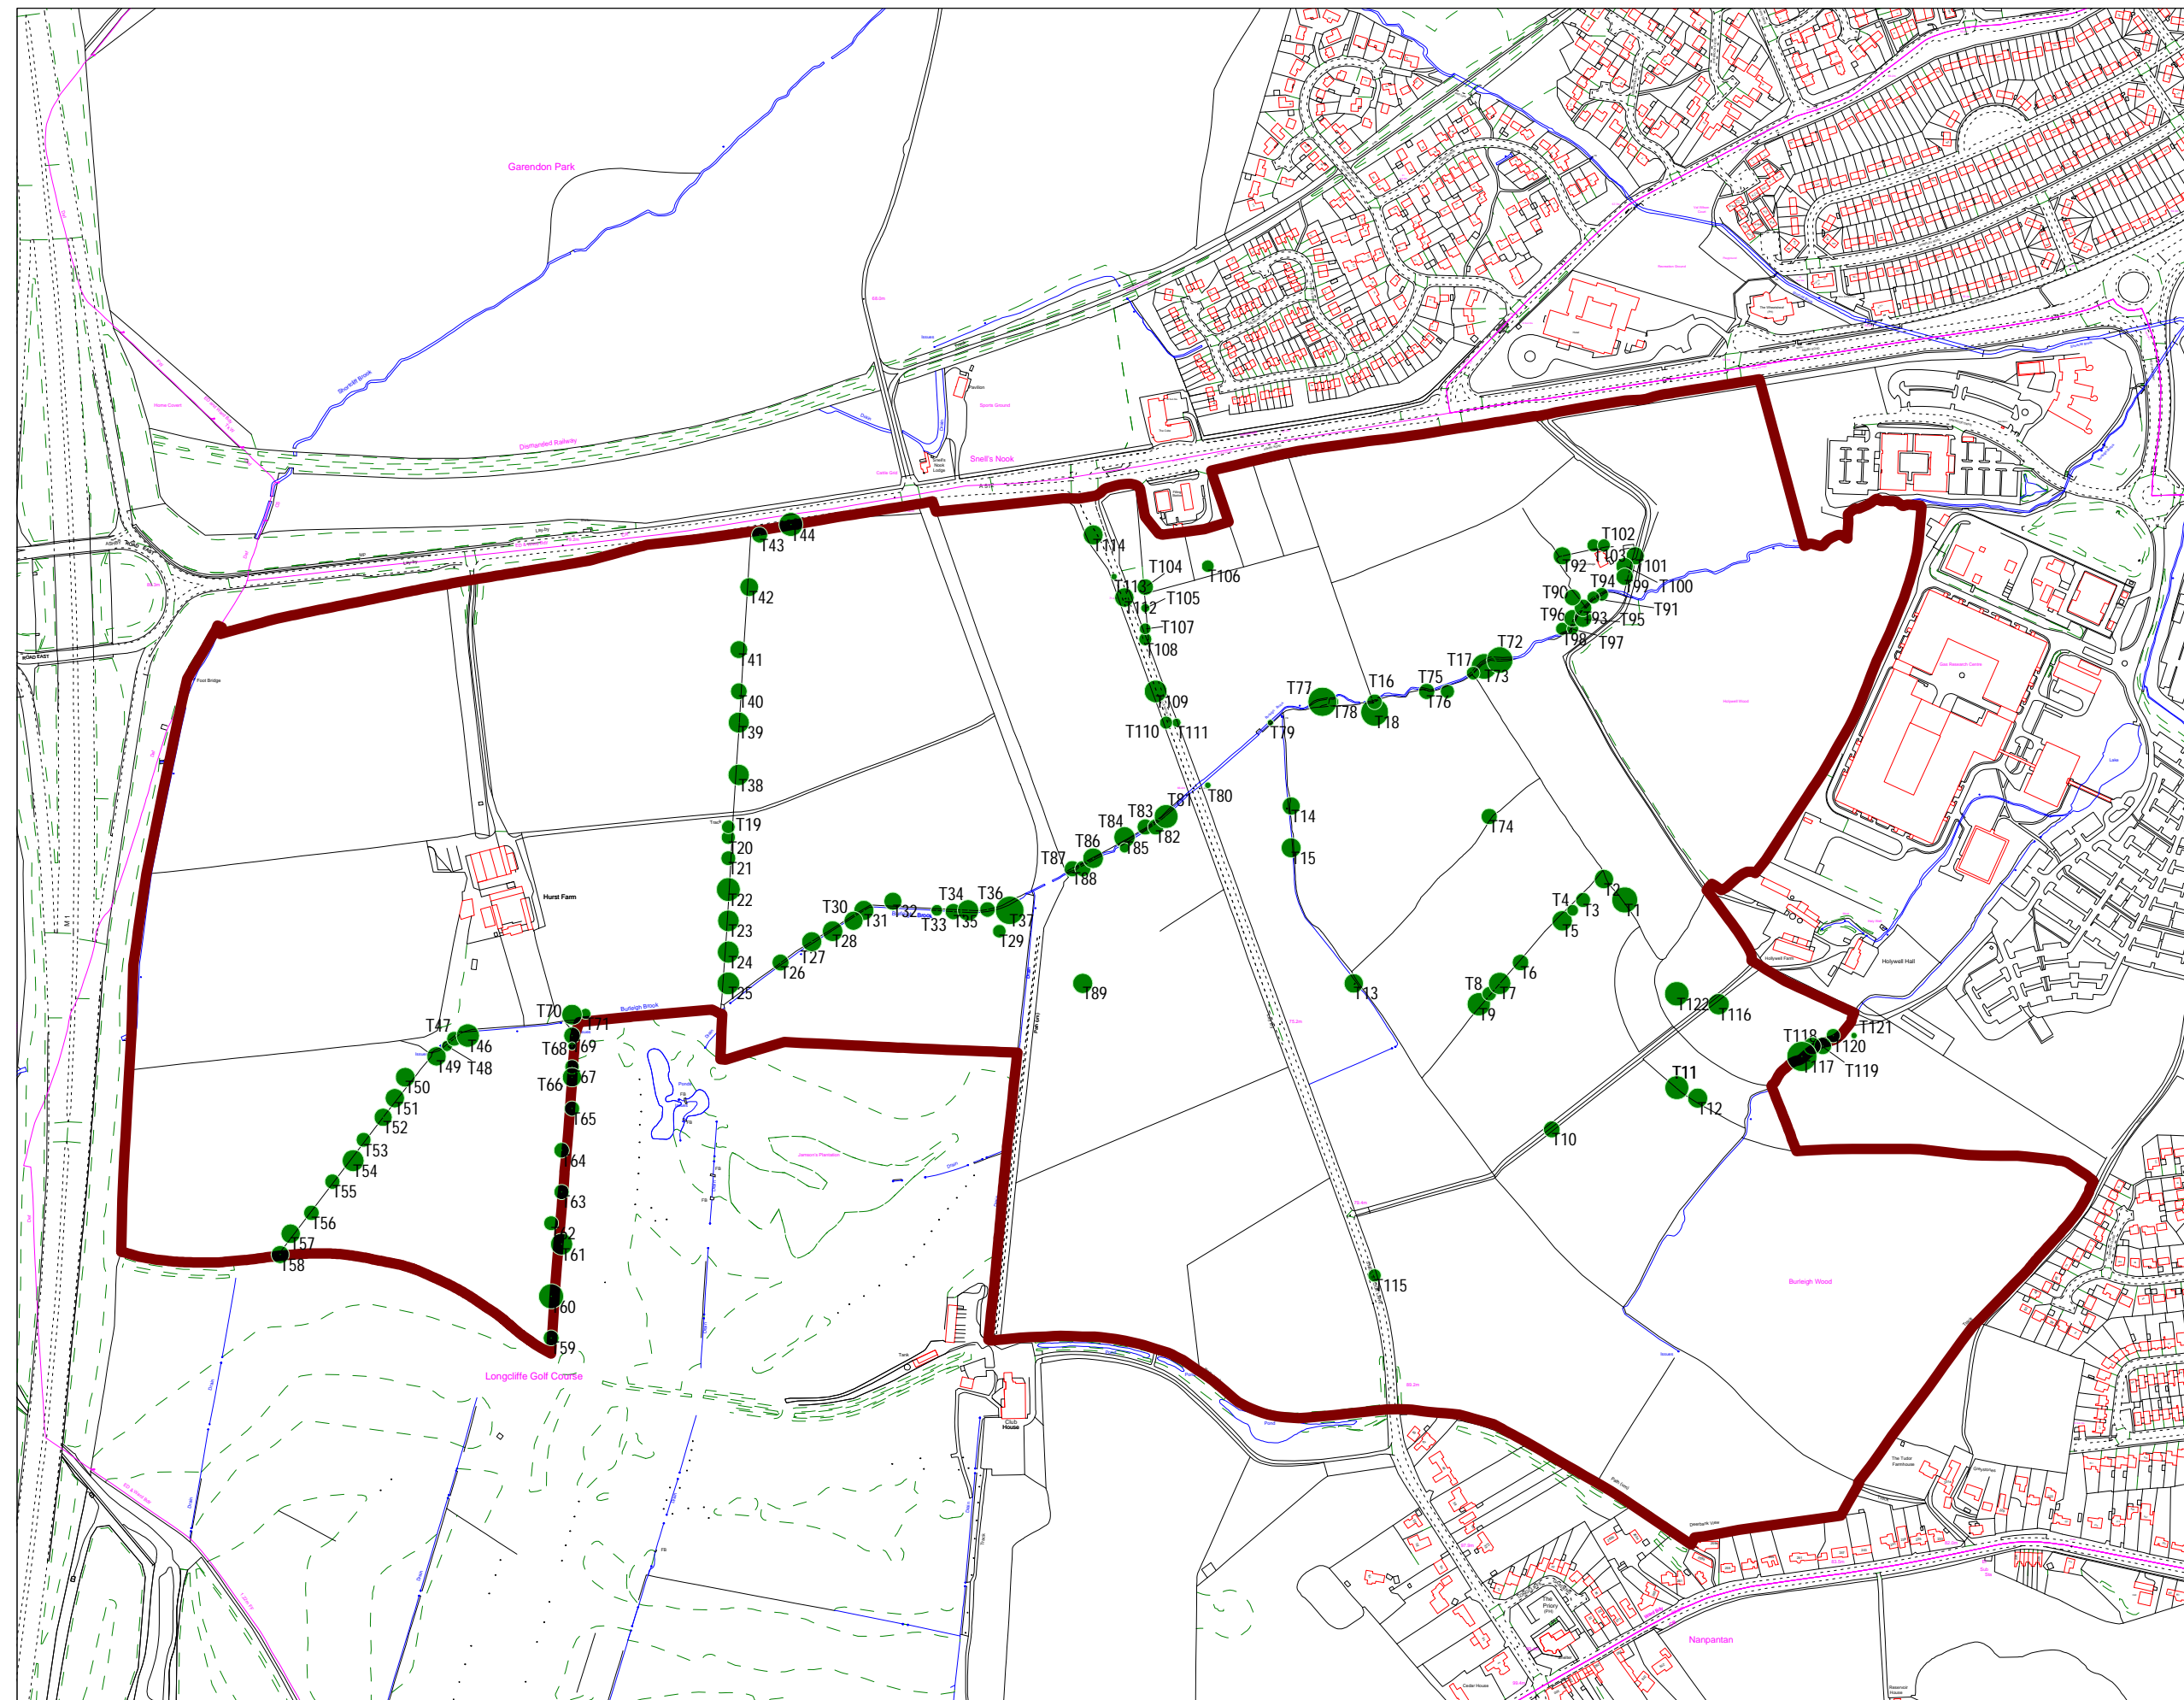

- Site Boundary
- Individual Trees

LAND EAST & WEST OF SNELLS NOOK LANE, LOUGHBOROUGH