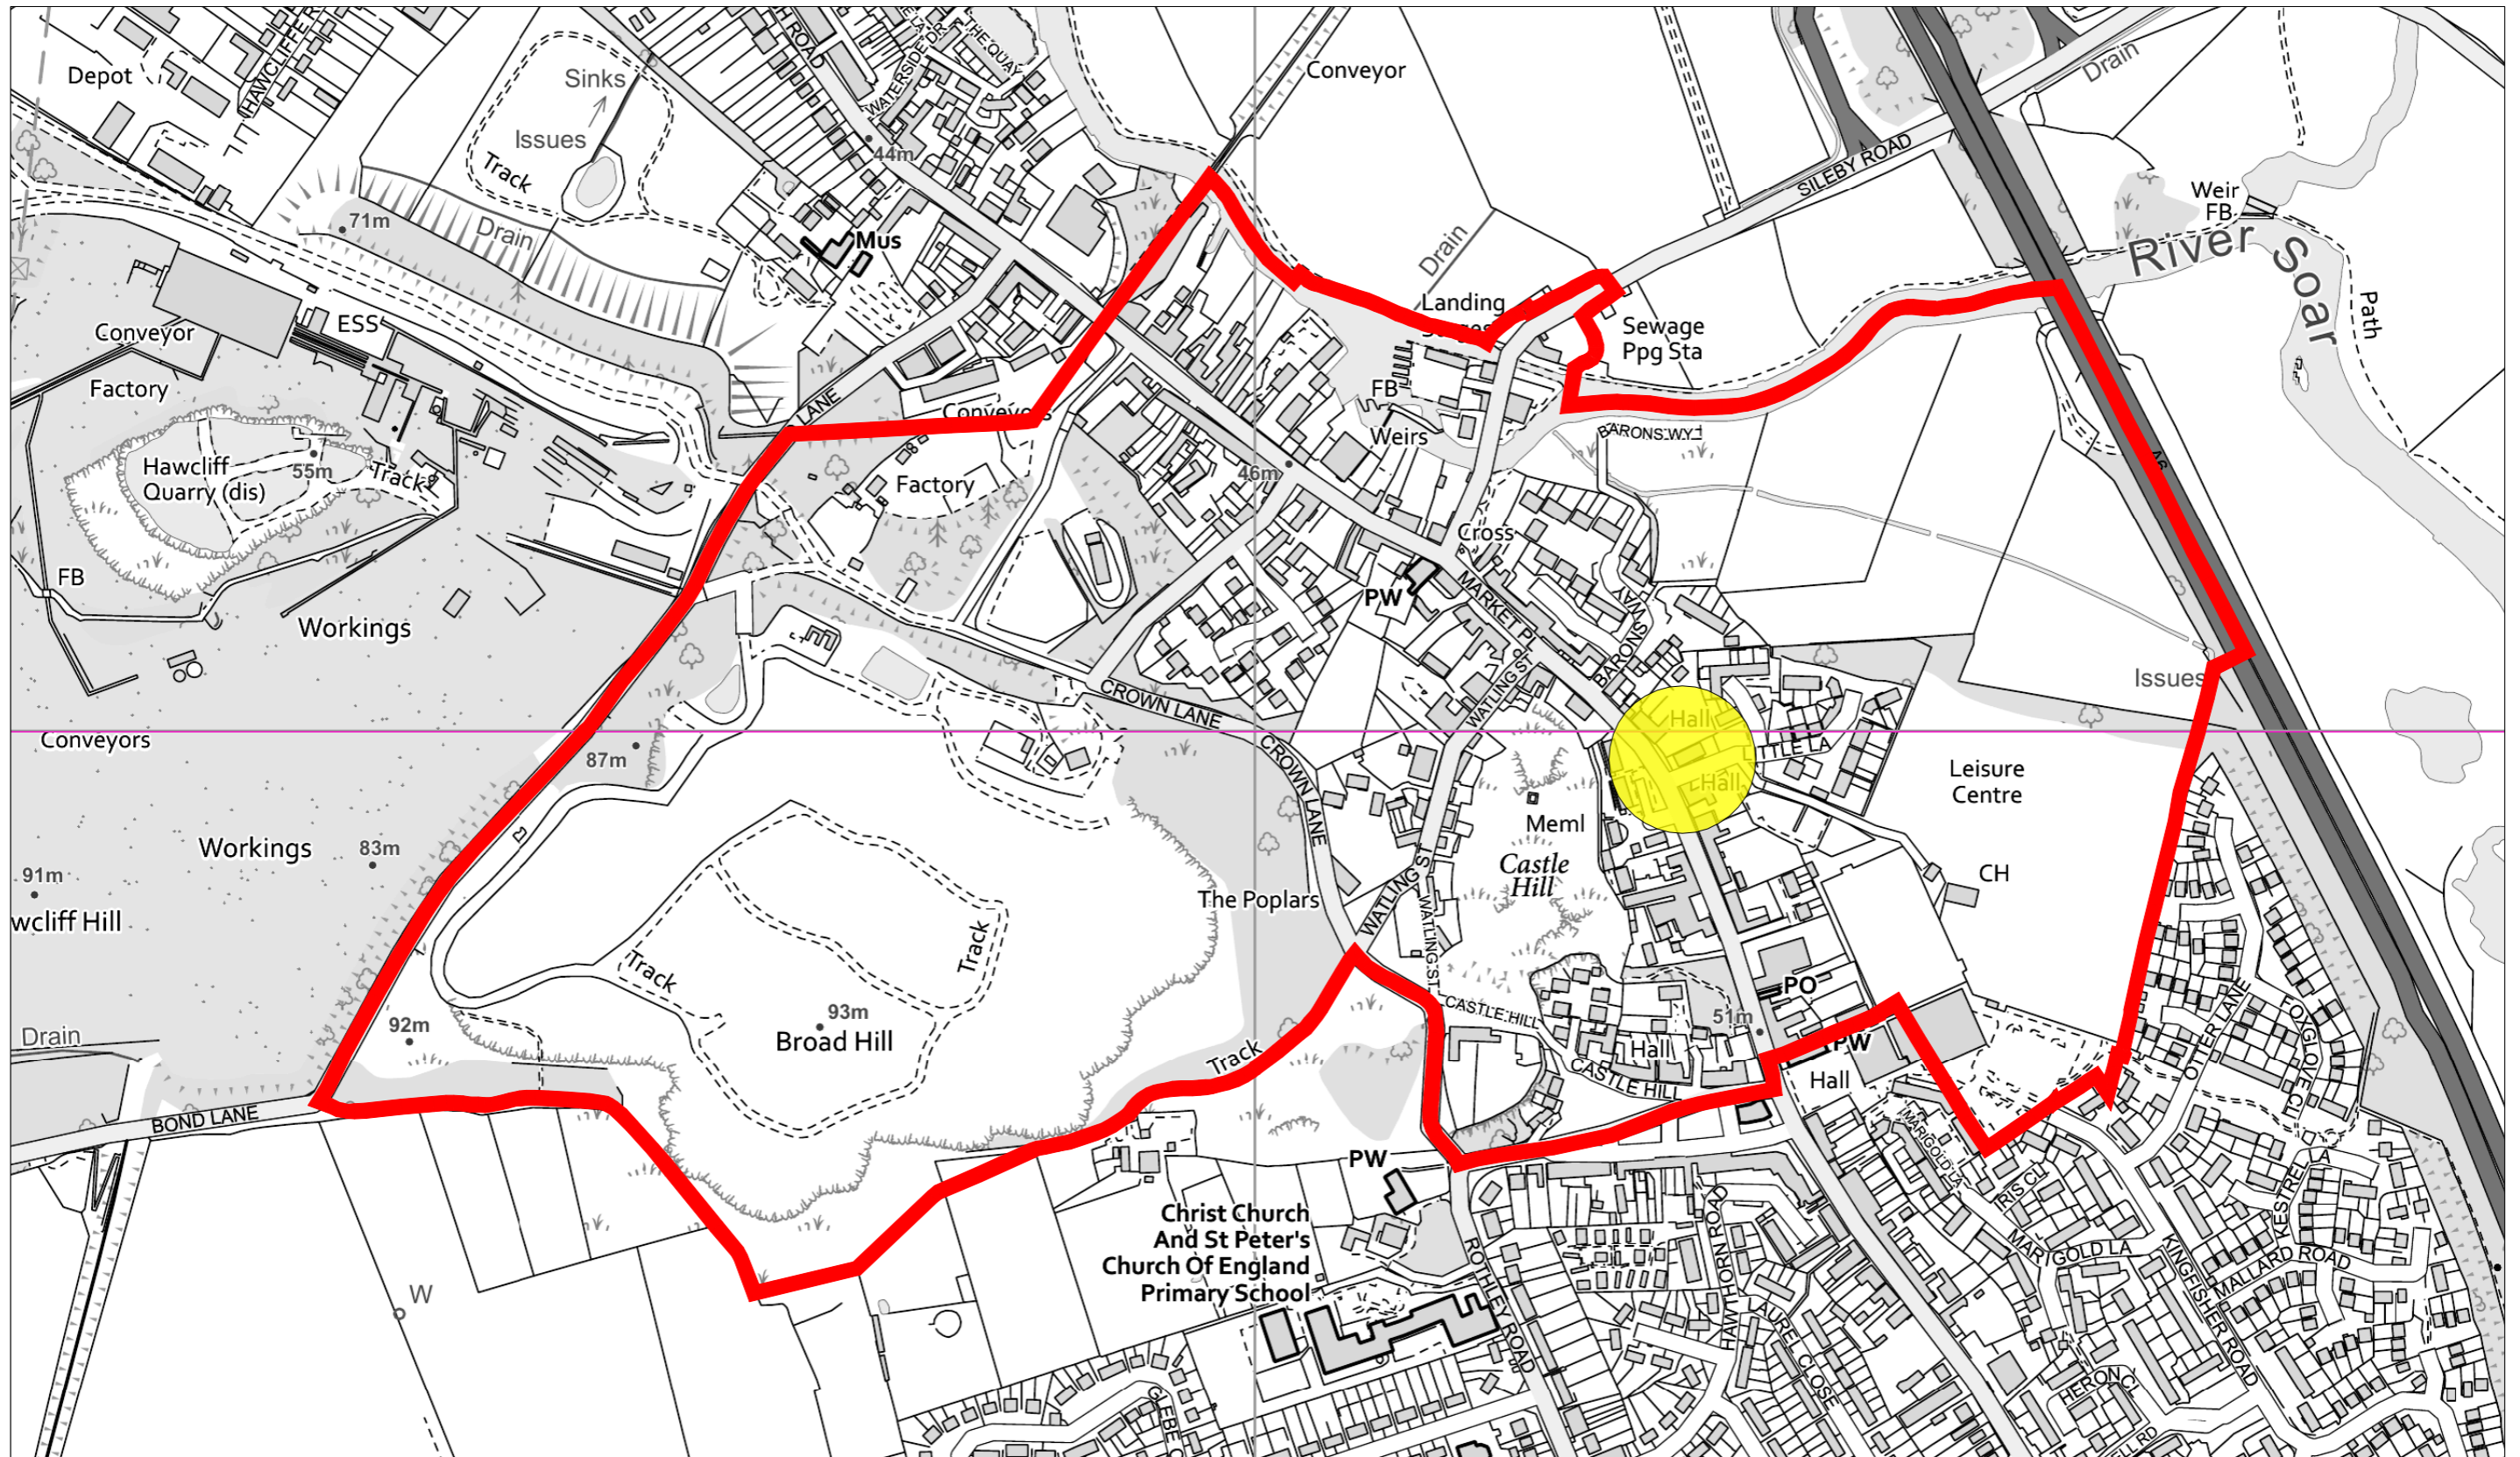

Polling District: Mountsorrel Castle AC2

Charnwood Borough Council
 Southfields
 Southfield Road
 Loughborough
 Leicestershire
 LE11 2TN
 tel: (01509) 263151
 www.charnwood.gov.uk

Scale: 1:4500
 Date: 18-01-2019 Time: 14:00:50
 This material has been reproduced from Ordnance Survey digital map data with the permission of the Controller of Her Majesty's Stationary Office. Unauthorised reproduction infringes Crown copyright and may lead to prosecution or civil proceedings. © Crown copyright.
 Licence No. 100023558
 Any Aerial Photography shown is copyright of UK Perspectives