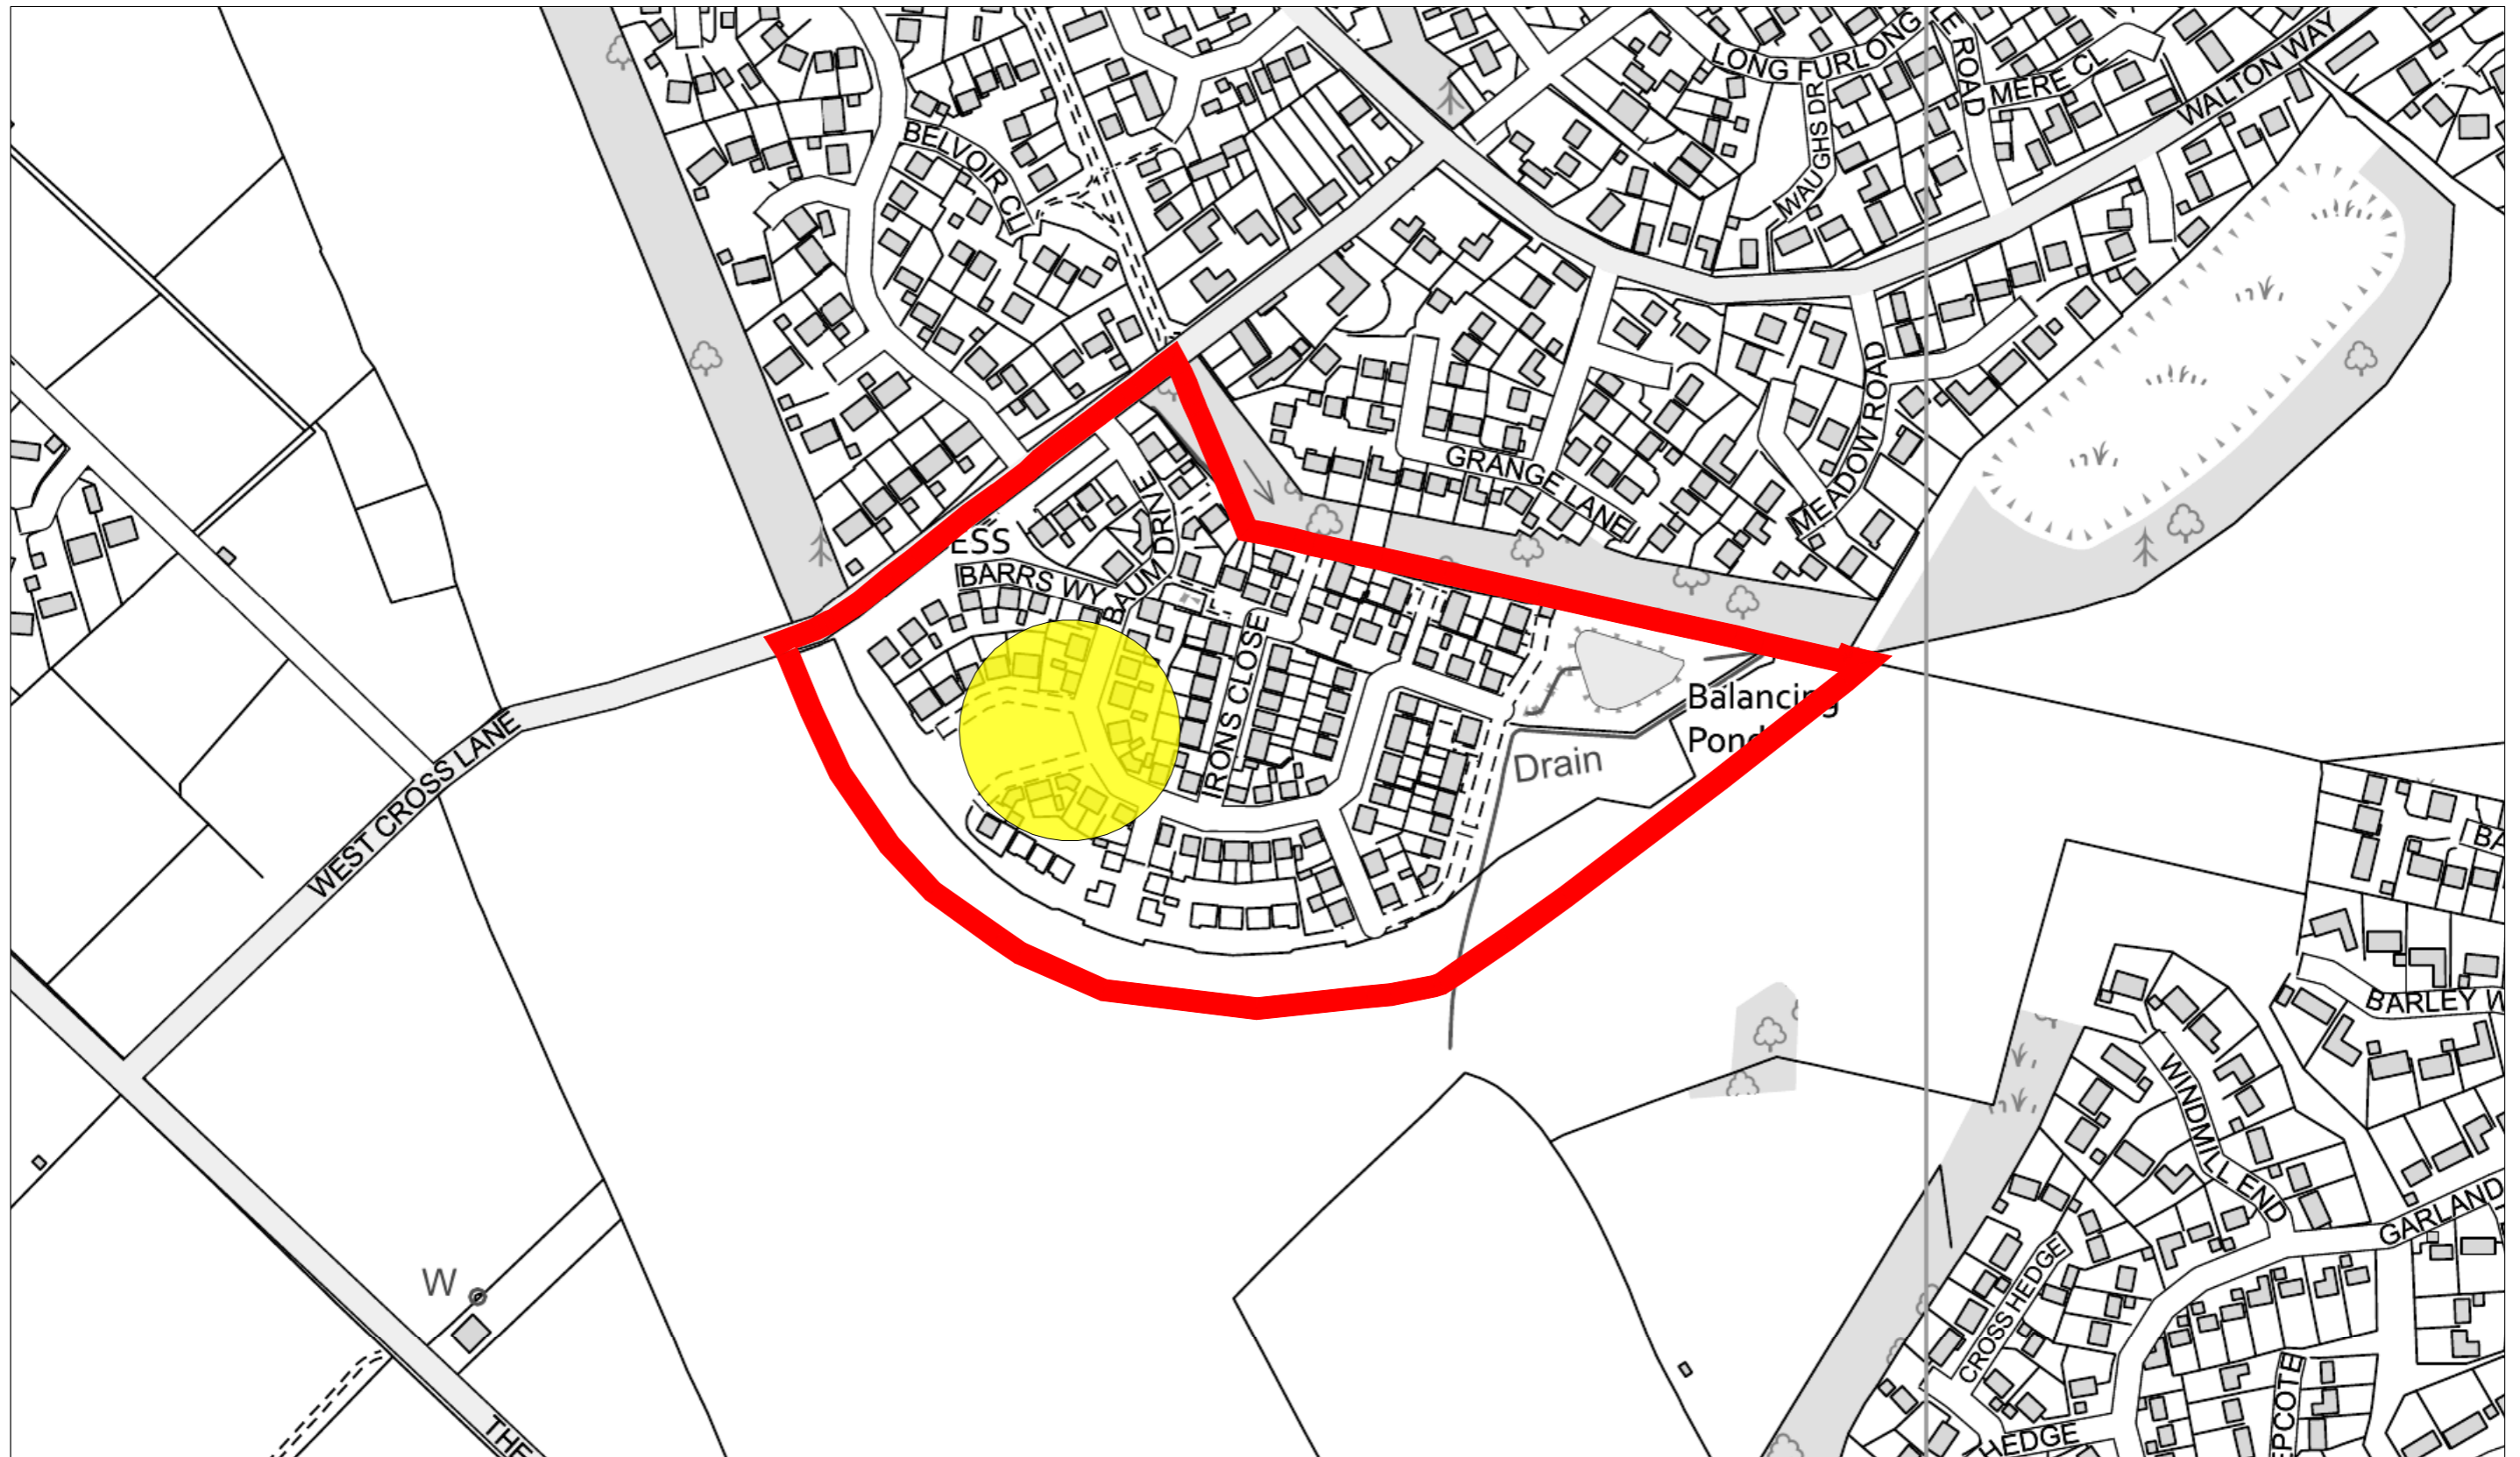

Polling District: Mountsorrel No. 3

Charnwood Borough Council
Southfields
Southfield Road
Loughborough
Leicestershire
LE11 2TN
tel: (01509) 263151
www.charnwood.gov.uk

Scale: 1:3000
Date: 17-01-2019 Time: 15:25:16
This material has been reproduced from Ordnance Survey digital map data with the permission of the Controller of Her Majesty's Stationary Office. Unauthorised reproduction infringes Crown copyright and may lead to prosecution or civil proceedings.
© Crown copyright.
Licence No. 100023558
Any Aerial Photography shown is copyright of UK Perspectives