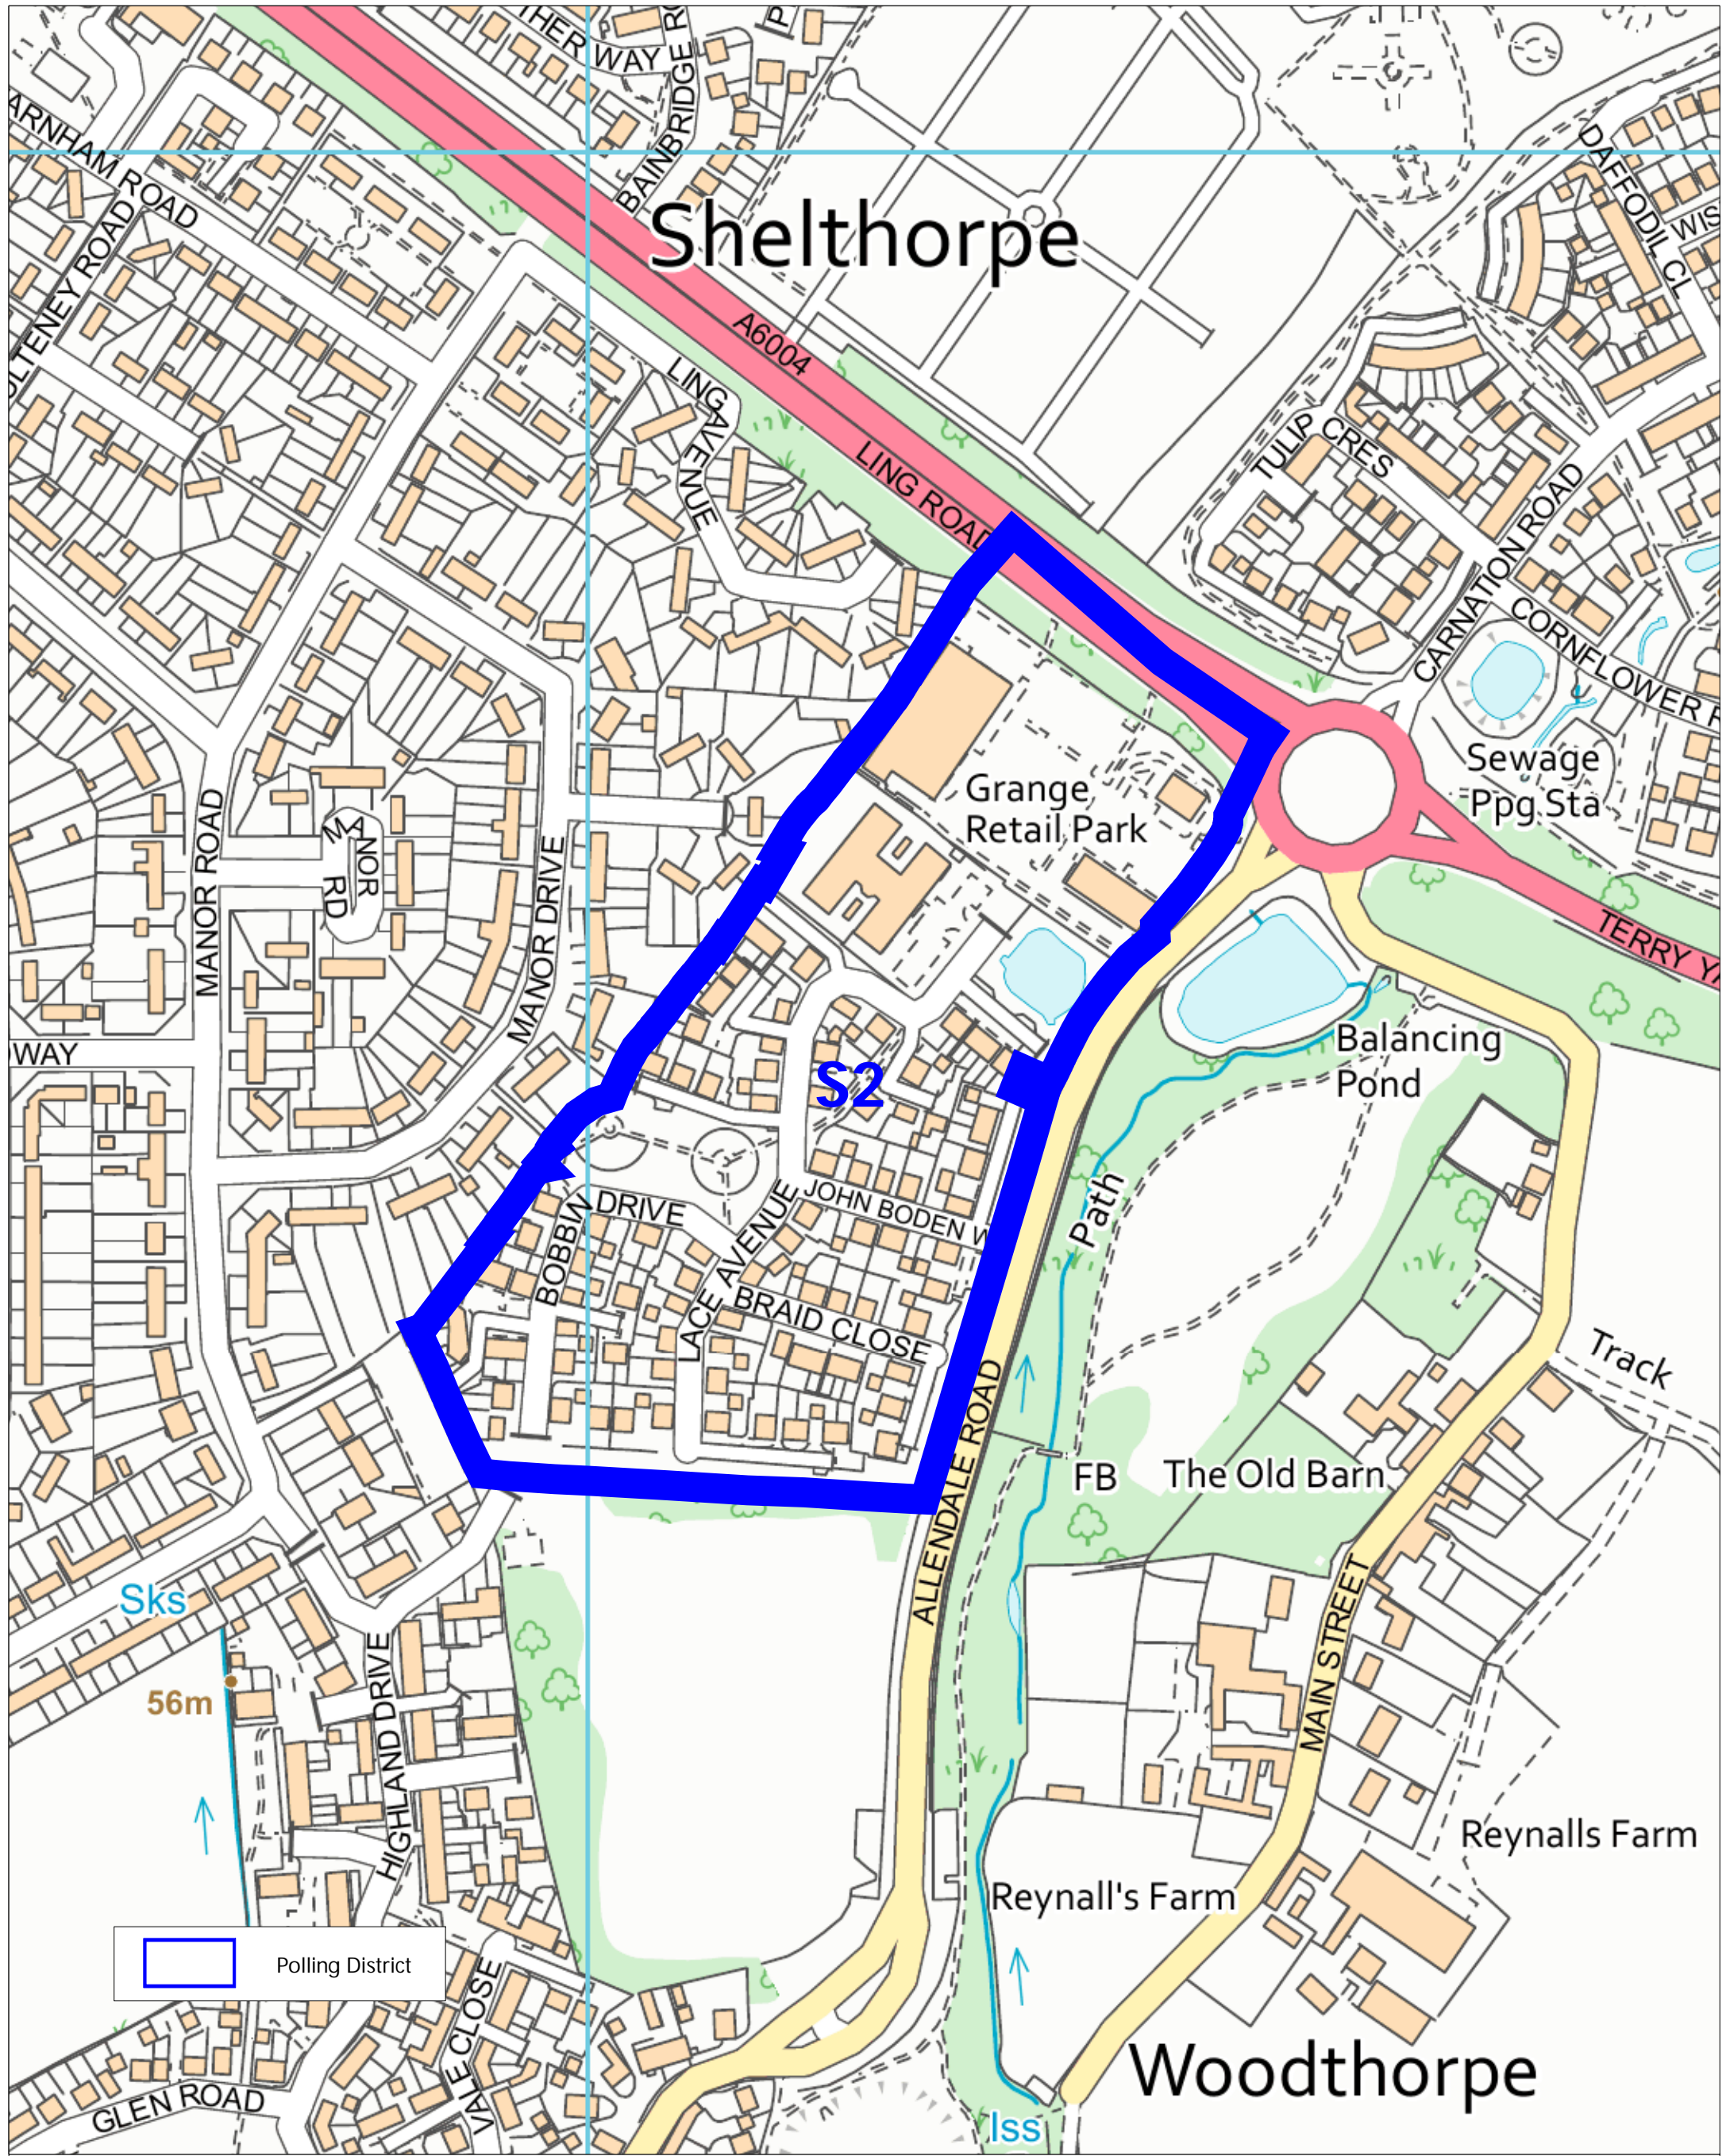

Shelthorpe

Polling District

Polling District S2

Charnwood Borough Council
Council Offices
Southfield Road
Loughborough
Leicestershire
LE11 2TX

www.charnwood.gov.uk

Scale: 1:2500
Date: 21-09-2022 Time: 10:08:45

Licence No. 100023558
Any Aerial Photography shown is copyright of UK Perspectives