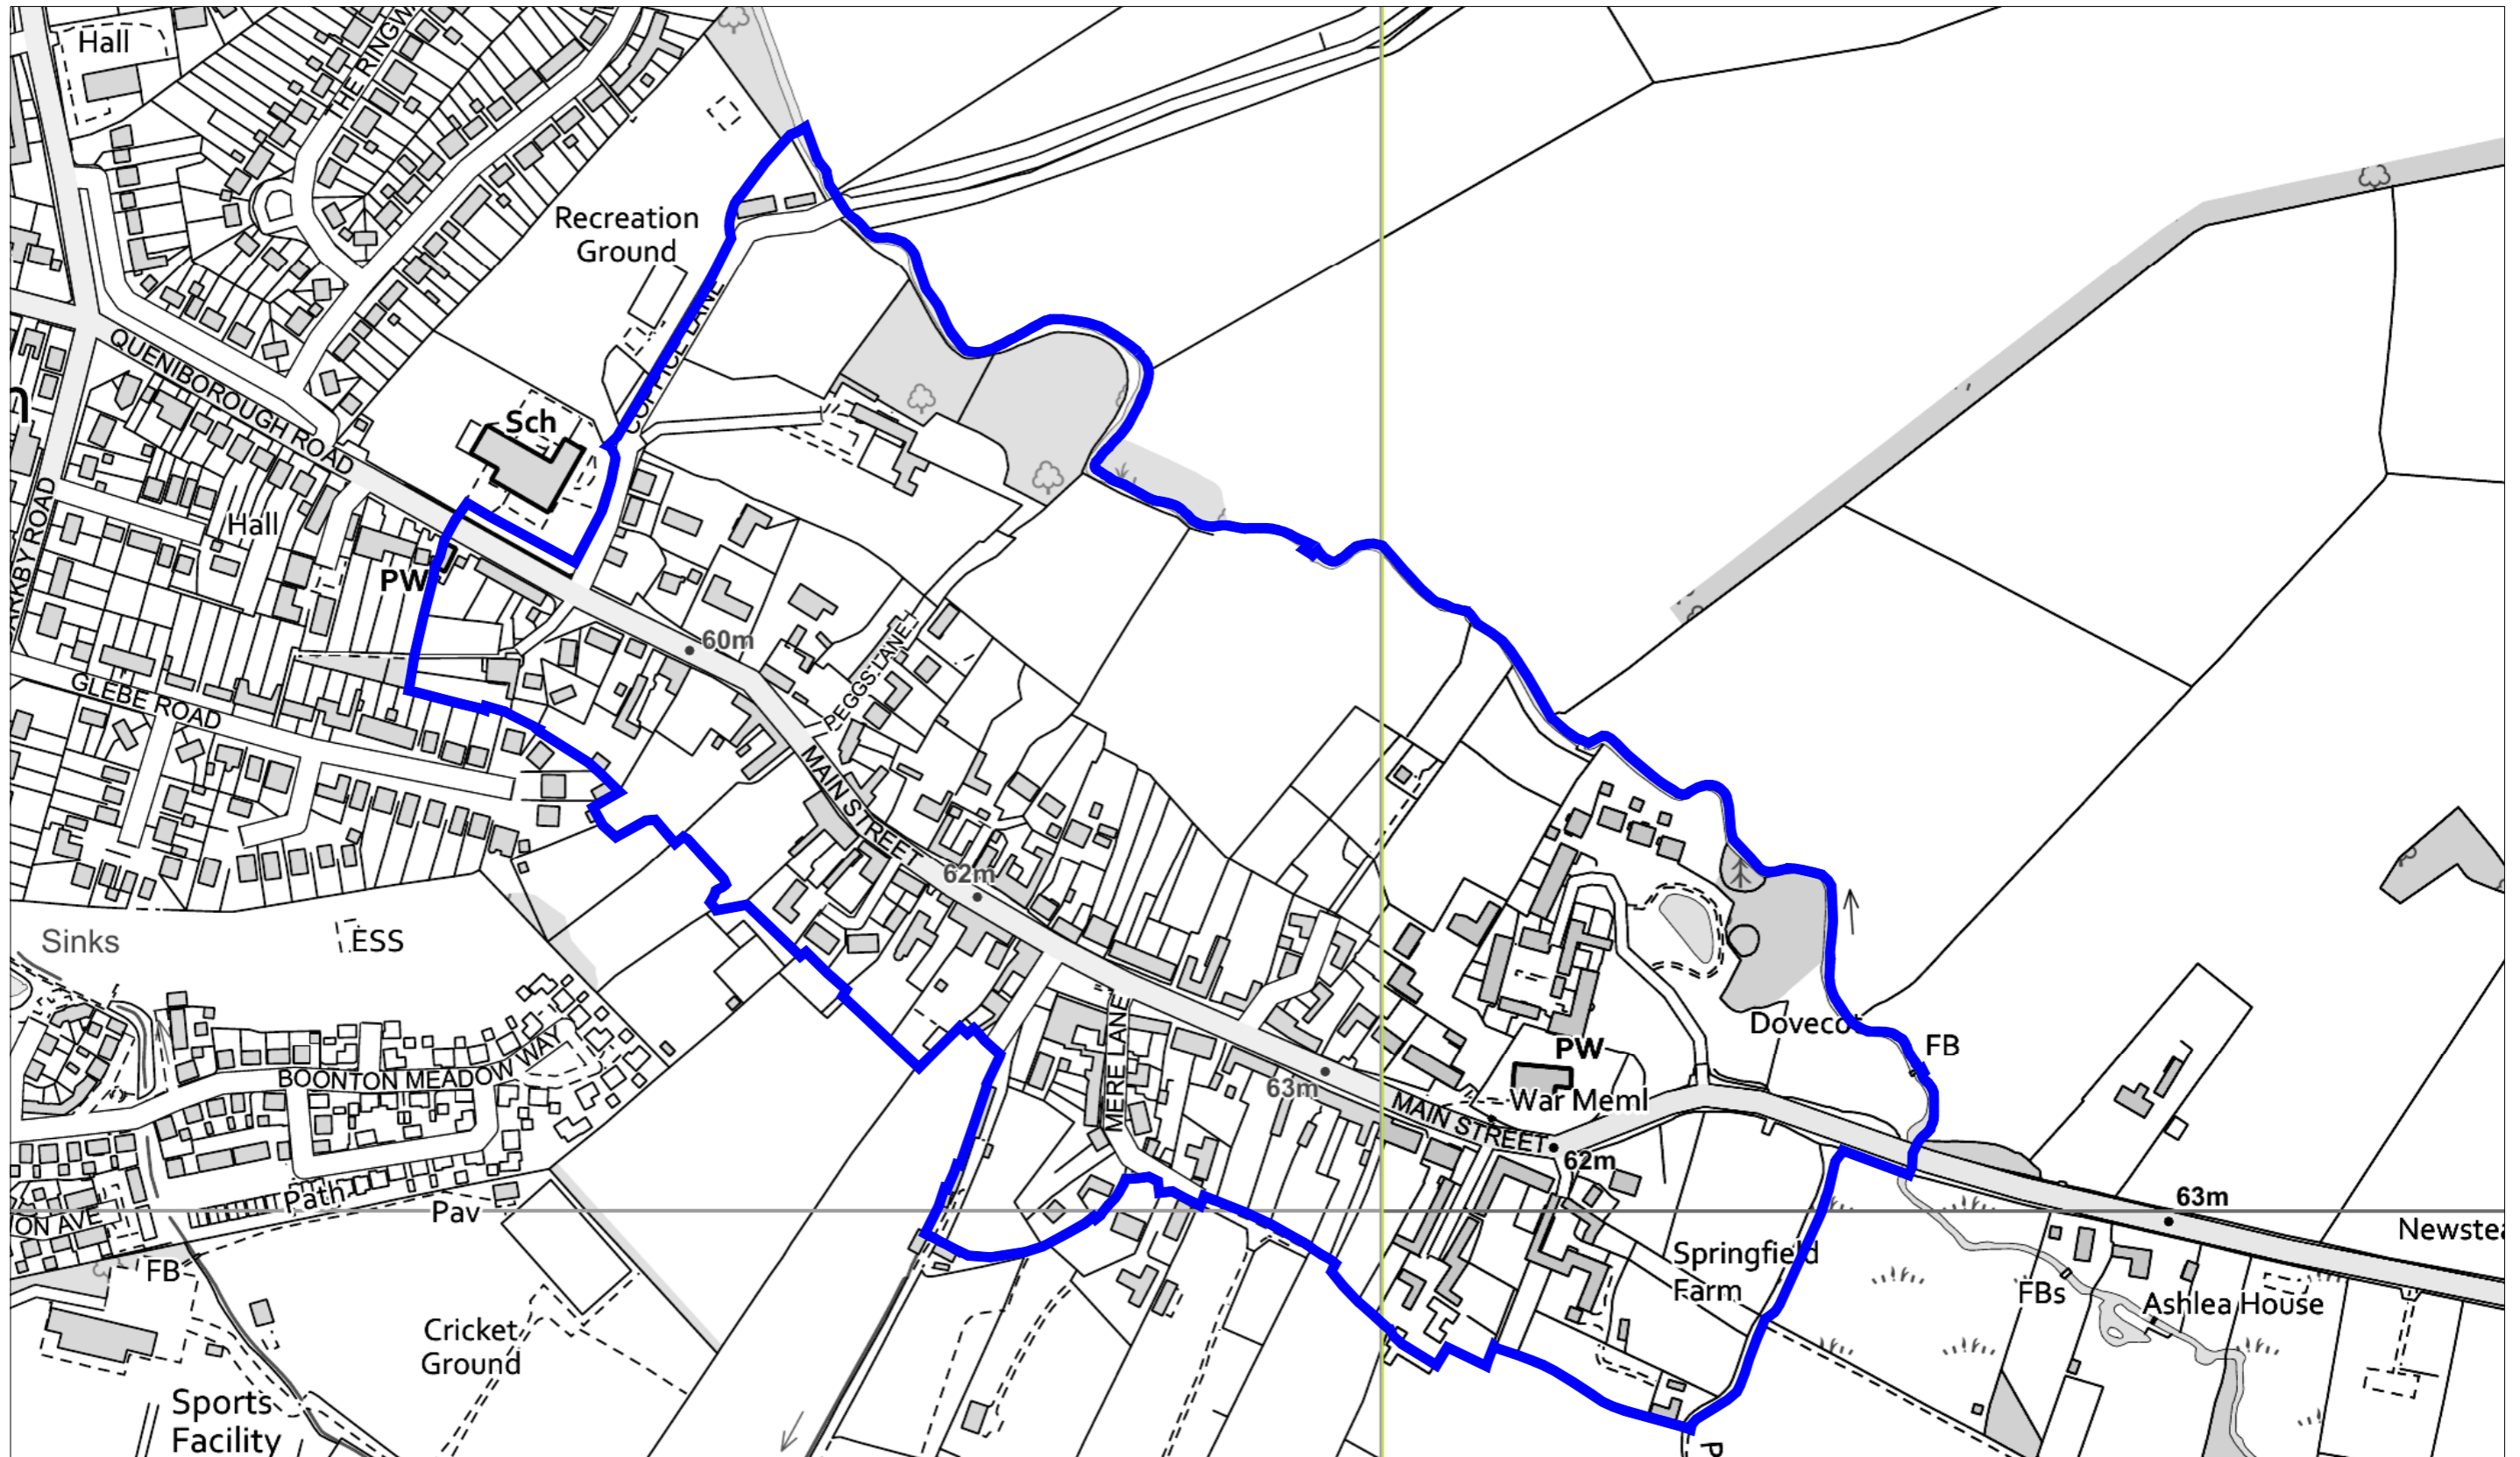

Queniborough Conservation Area

Charnwood Borough Council
Southfields
Southfield Road
Loughborough
Leicestershire
LE11 2TN
tel: (01509) 263151
www.charnwood.gov.uk

Scale: 1:3500
Date: 09-04-2019 Time: 09:45:05
This material has been reproduced from Ordnance Survey digital map data with the permission of the Controller of Her Majesty's Stationary Office. Unauthorised reproduction infringes Crown copyright and may lead to prosecution or civil proceedings. © Crown copyright.
Licence No. 100023558
Any Aerial Photography shown is copyright of UK Perspectives