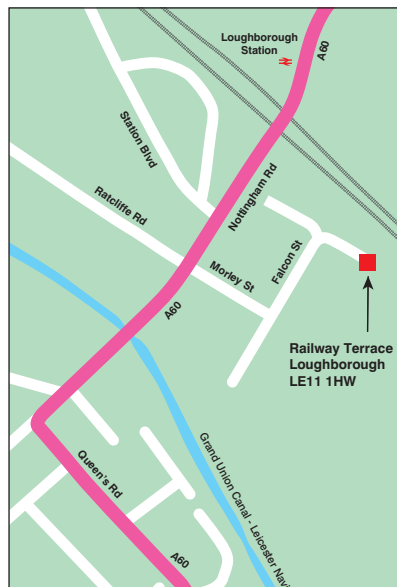

Recycling & Household Waste Sites in Charnwood

Additional household waste and recycling can be taken to one of these sites.

Current opening hours; 9.00am to 7.00pm in the summer and 9.00am to 4.00pm in the winter.

Mountsorrel and Shepshed closed on Tuesdays and Wednesdays; Loughborough closed on Thursdays and Fridays.

The County Council currently accepts some non-household waste items for which a charge is applied.

Further information can be found at www.leicestershire.gov.uk or by calling **0116 305 0001**

Please note: No trade waste is accepted on these sites

Railway Terrace, Loughborough LE11 1HW