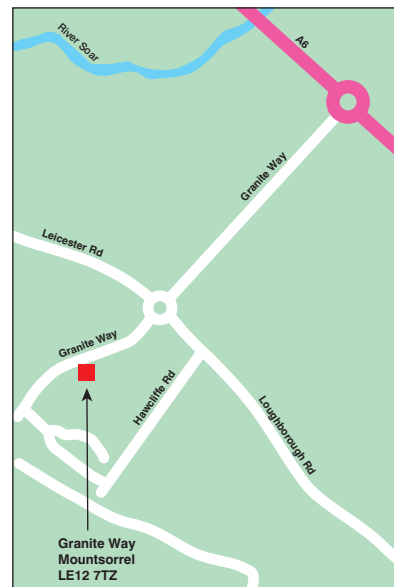

Granite Way, Mountsorrel LE12 7TZ

- No vans/trailers can tip without a permit. To apply for a permit visit: www.leicestershire.gov.uk
- All waste must be pre-sorted to enable it to be recycled, and placed in the appropriate containers.
- For safety, please keep children in cars, and be aware of other vehicles and users on the site.
- Assistance is available if required. Please ask.
- Leicestershire County Council own and maintain these sites.
  If you have any enquiries please call **0116 305 0001**